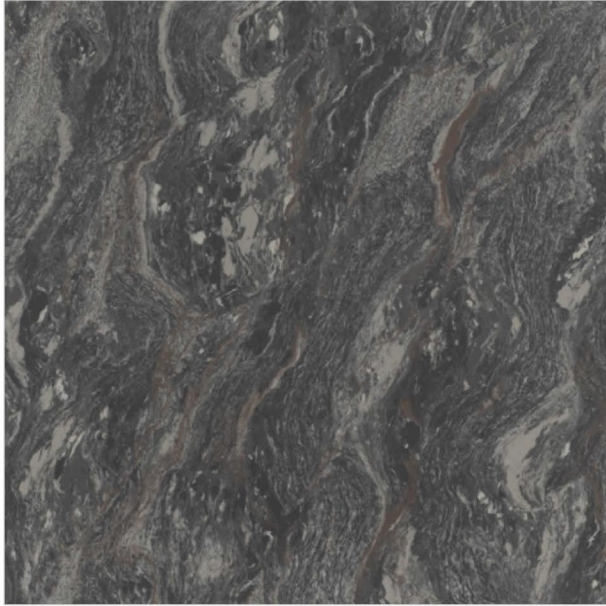

Stone Raspberry

**600x
600mm**

**DOUBLE CHARGE
VITRIFIED TILES**

Stone Mushroom

**600x
600mm**

**DOUBLE CHARGE
VITRIFIED TILES**

Stone Black

**600x
600mm**