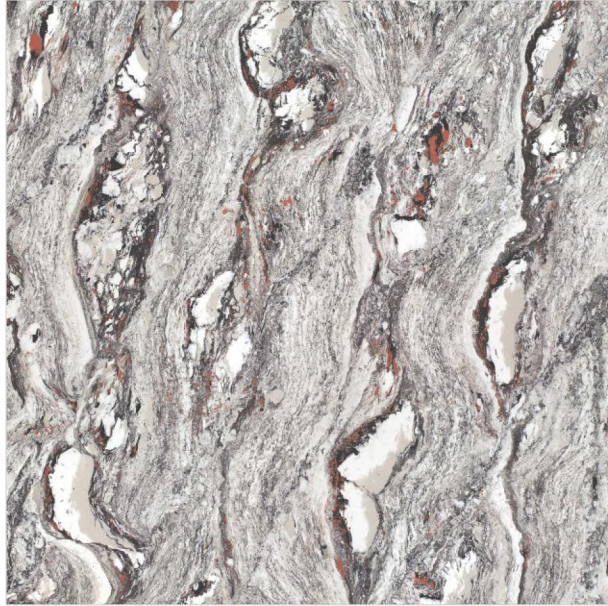

**600x
600mm**

**DOUBLE CHARGE
VITRIFIED TILES**

Stone Honey

**600x
600mm**

**DOUBLE CHARGE
VITRIFIED TILES**

Stone Slate

**600x
600mm**

**DOUBLE CHARGE
VITRIFIED TILES**