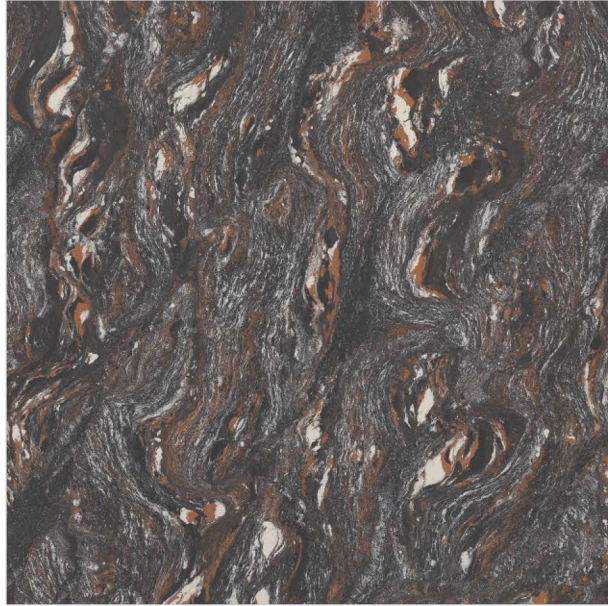

**DOUBLE CHARGE
VITRIFIED TILES**

Stone Ash

**600x
600mm**

**DOUBLE CHARGE
VITRIFIED TILES**

Stone Carbon

**600x
600mm**

**DOUBLE CHARGE
VITRIFIED TILES**

Stone Butterscotch