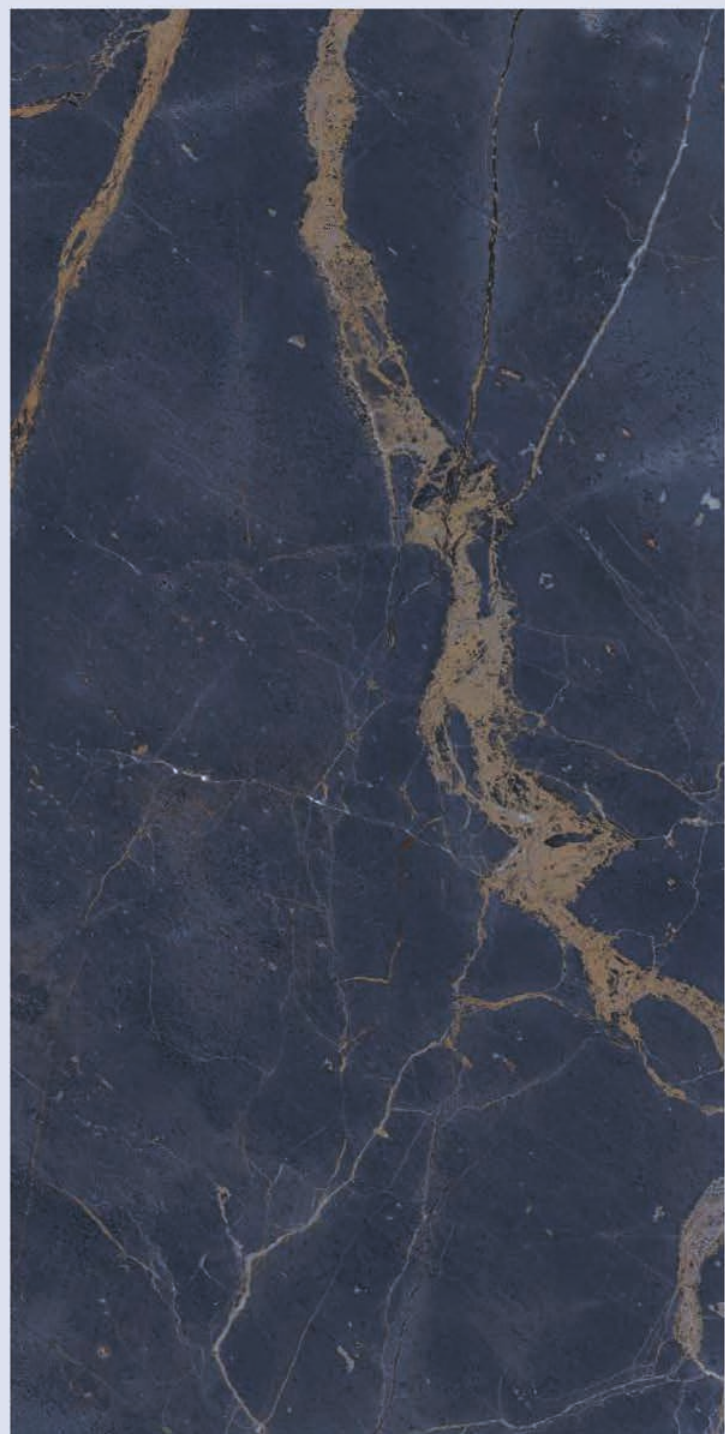

MINGELO BLUE

SIZE
600x
1200MM

Series
GLOSSY

Random
04