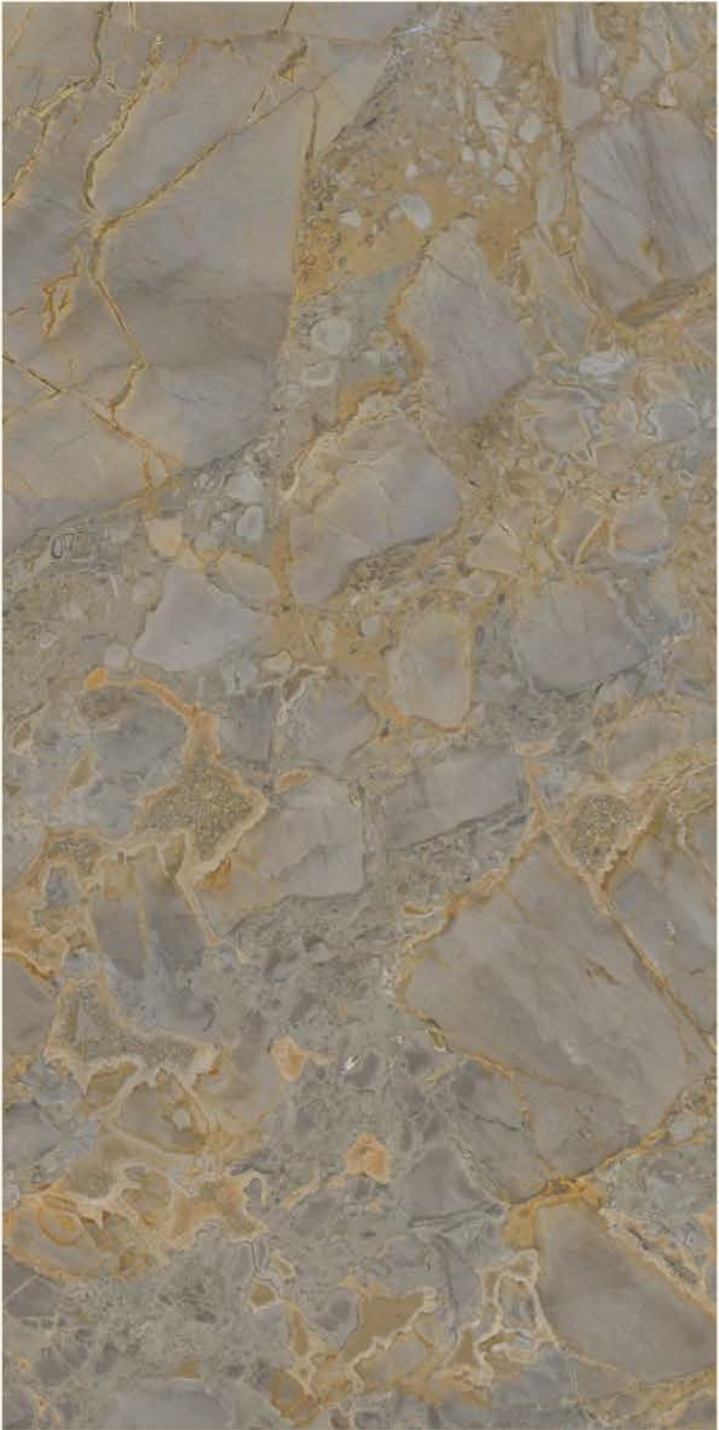

GRANITILO NATURAL

SIZE
600x
1200MM

Series
GLOSSY

Random
05