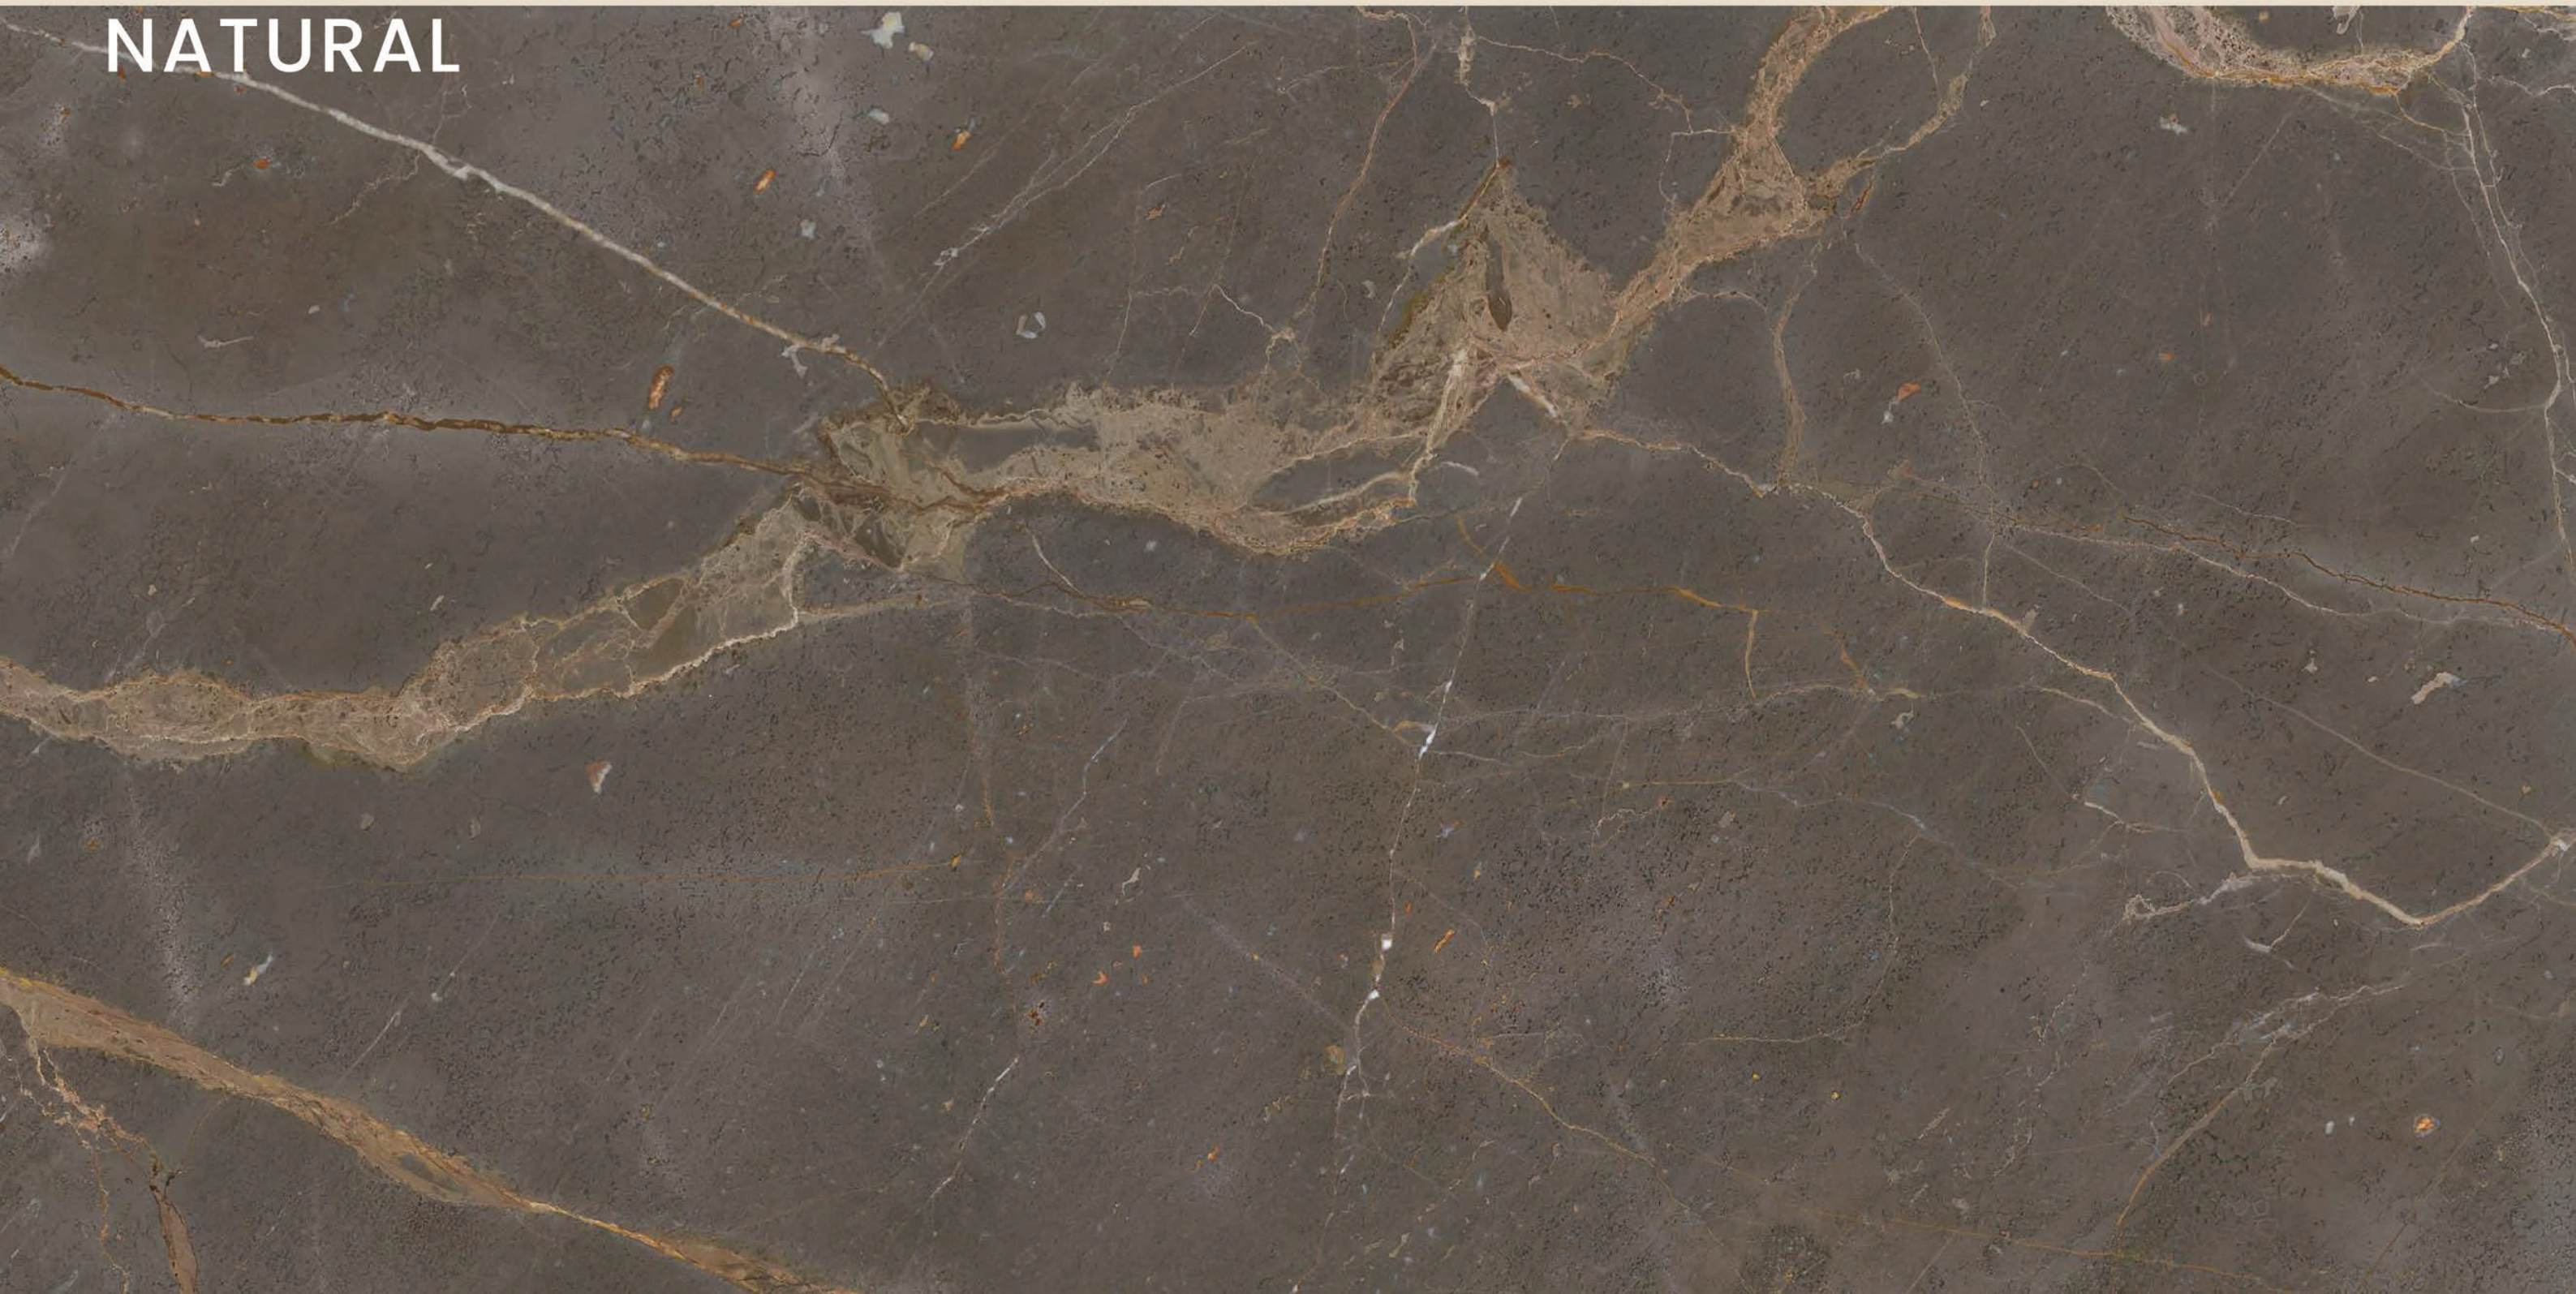

MINGELO
NATURAL