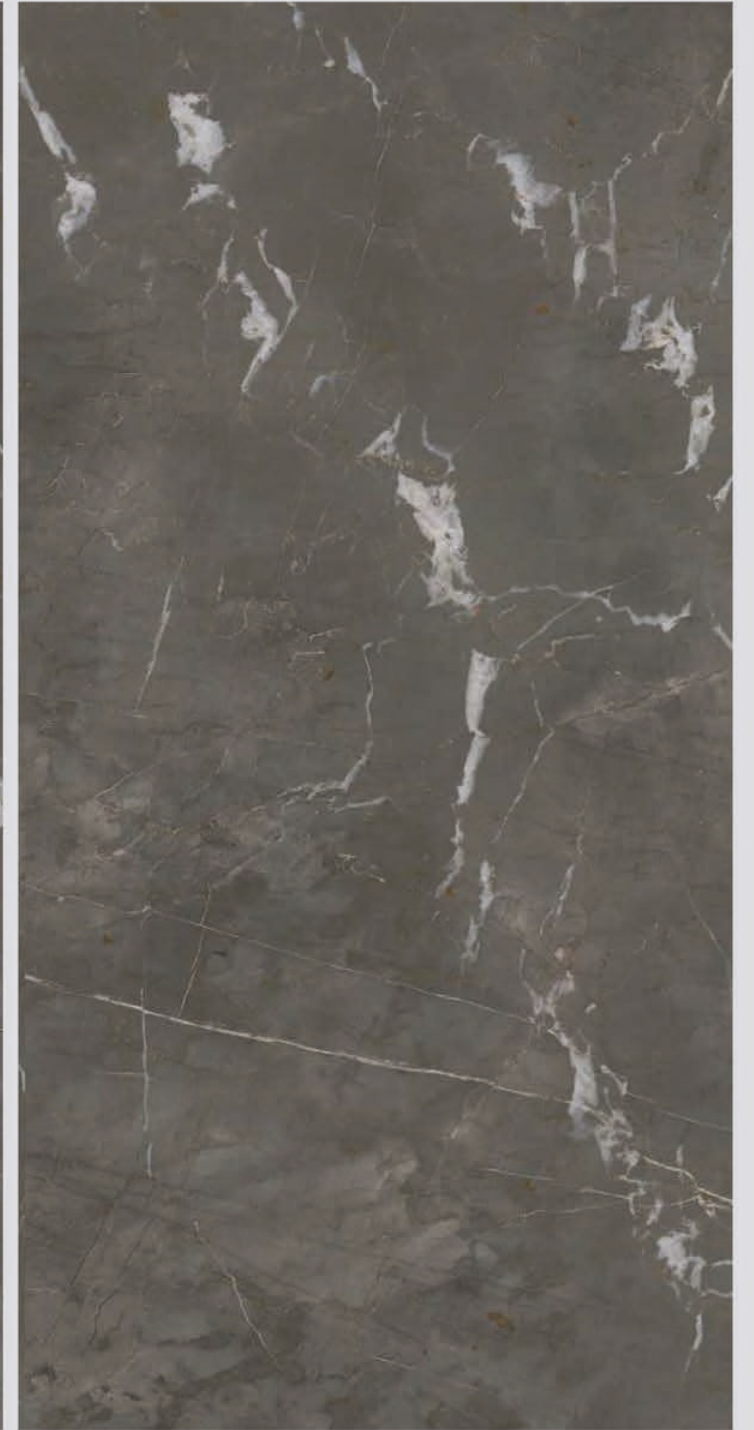

ICONIC NATURAL

SIZE
600x
1200MM

Series
GLOSSY

Random
03