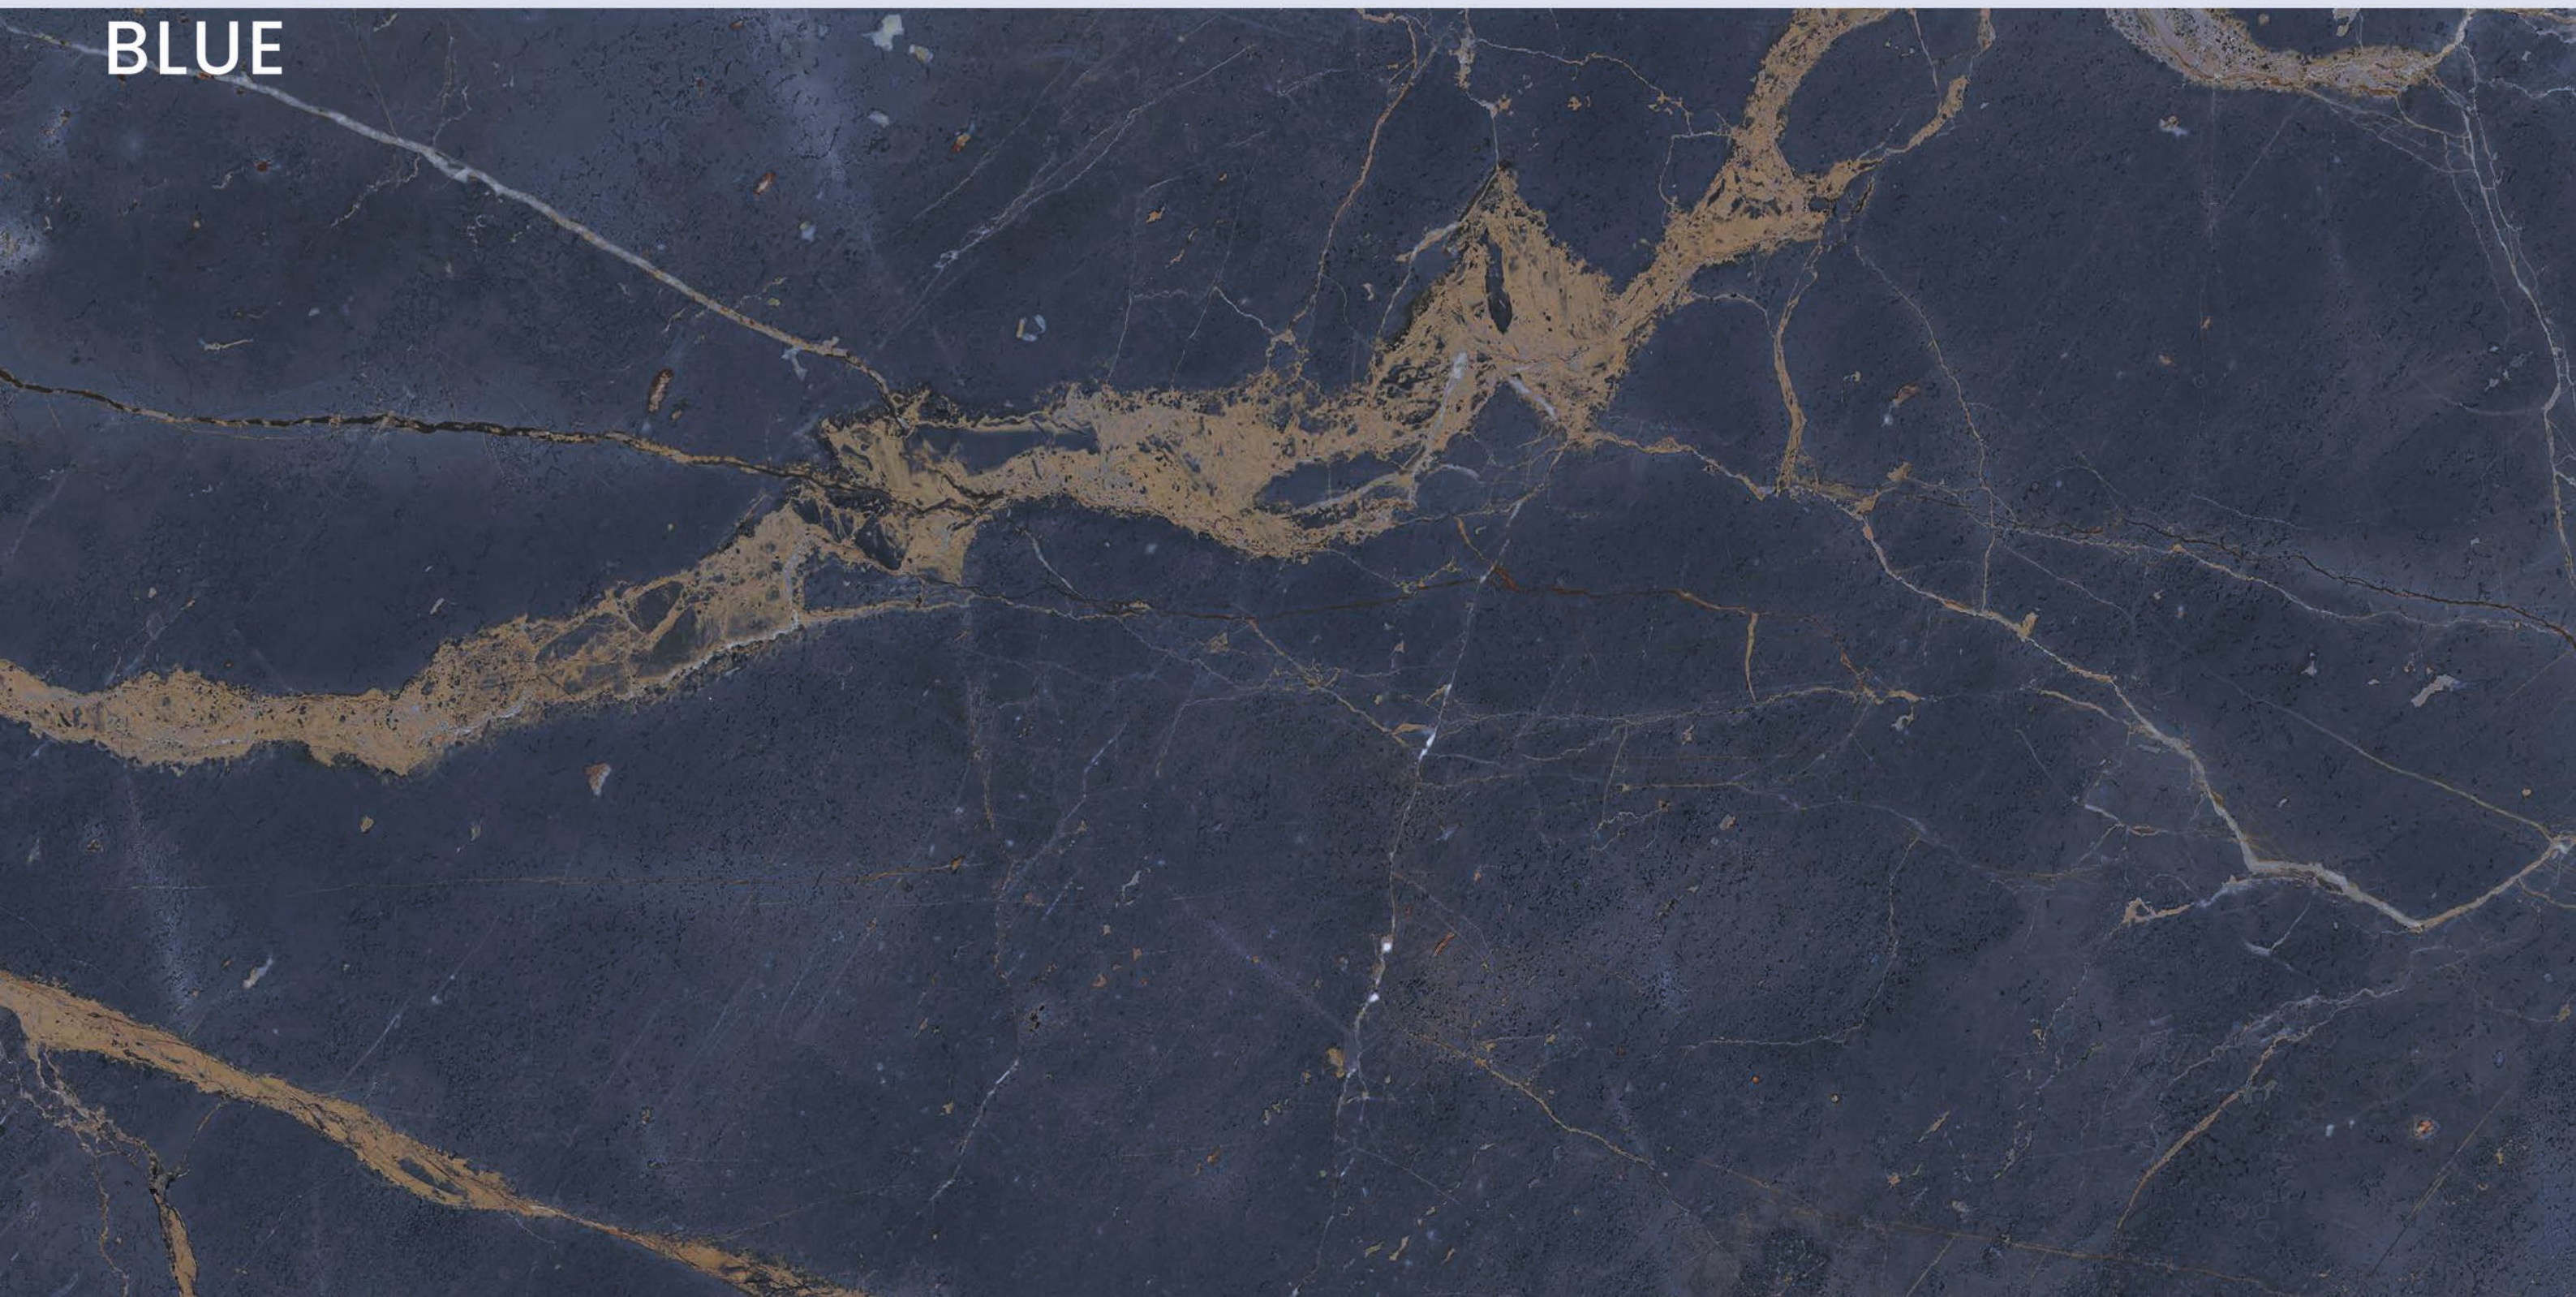

MARCELLO
WHITE

MARCELLO WHITE

SIZE
600x
1200MM

Series
GLOSSY

Random
05

MINGELO
BLUE

MINGELO BLUE

SIZE
600x
1200MM