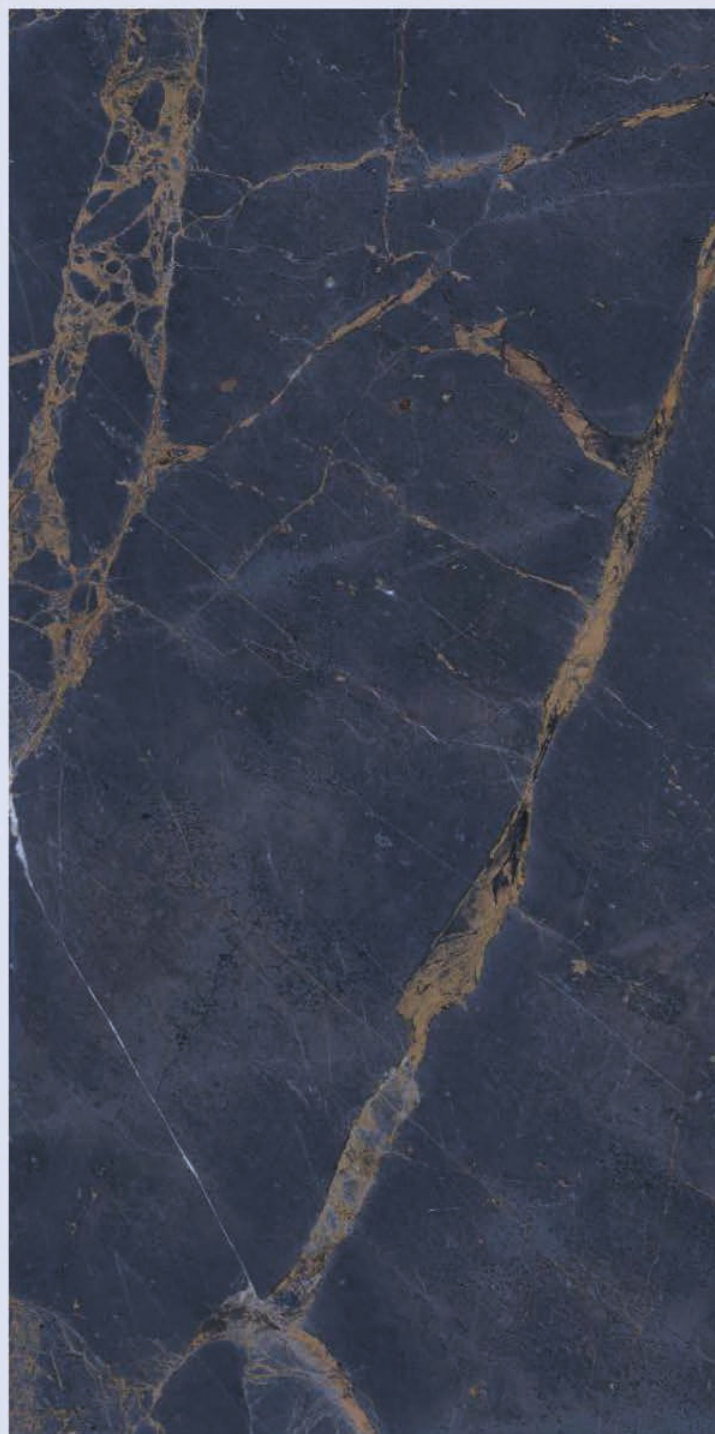

MINGELO BLUE

SIZE
600x
1200MM

Series
GLOSSY

Random
04