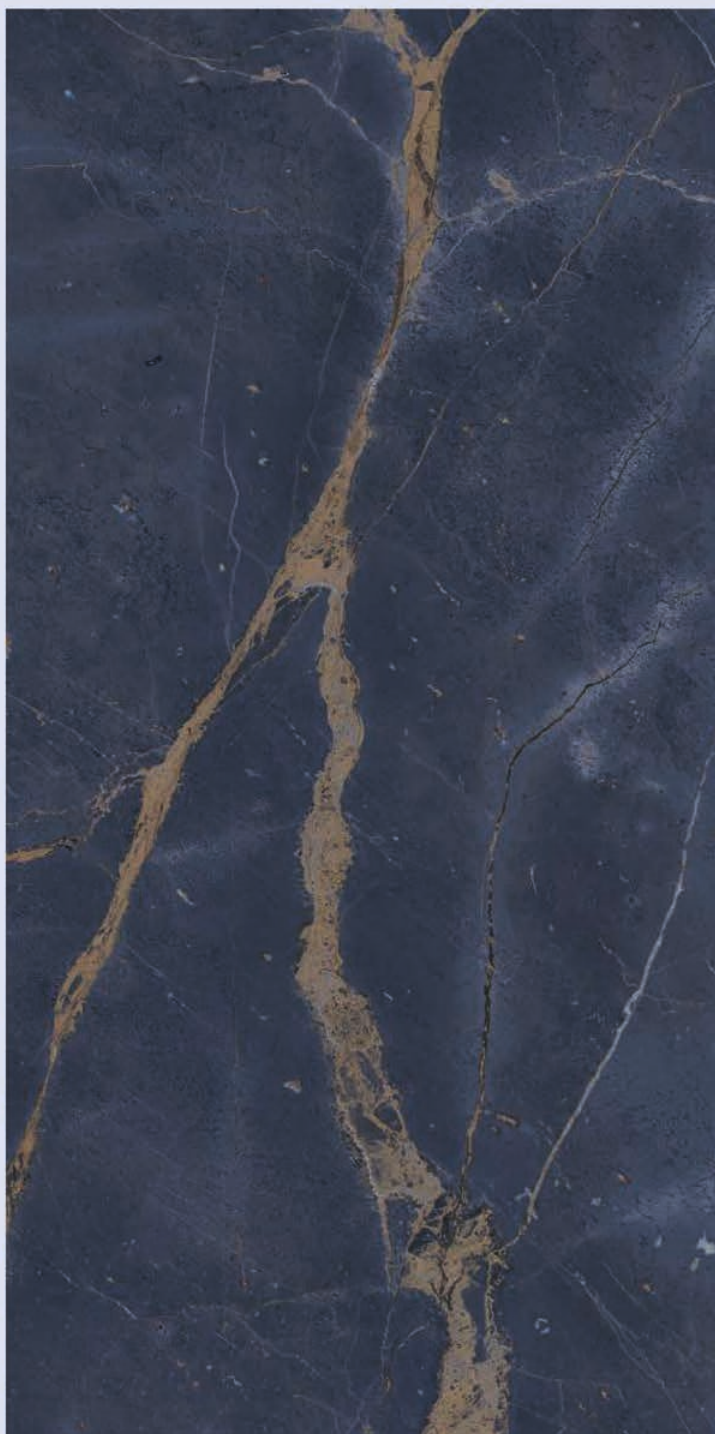

MINGELO BLUE

SIZE
600x
1200MM

Series
GLOSSY

Random
04