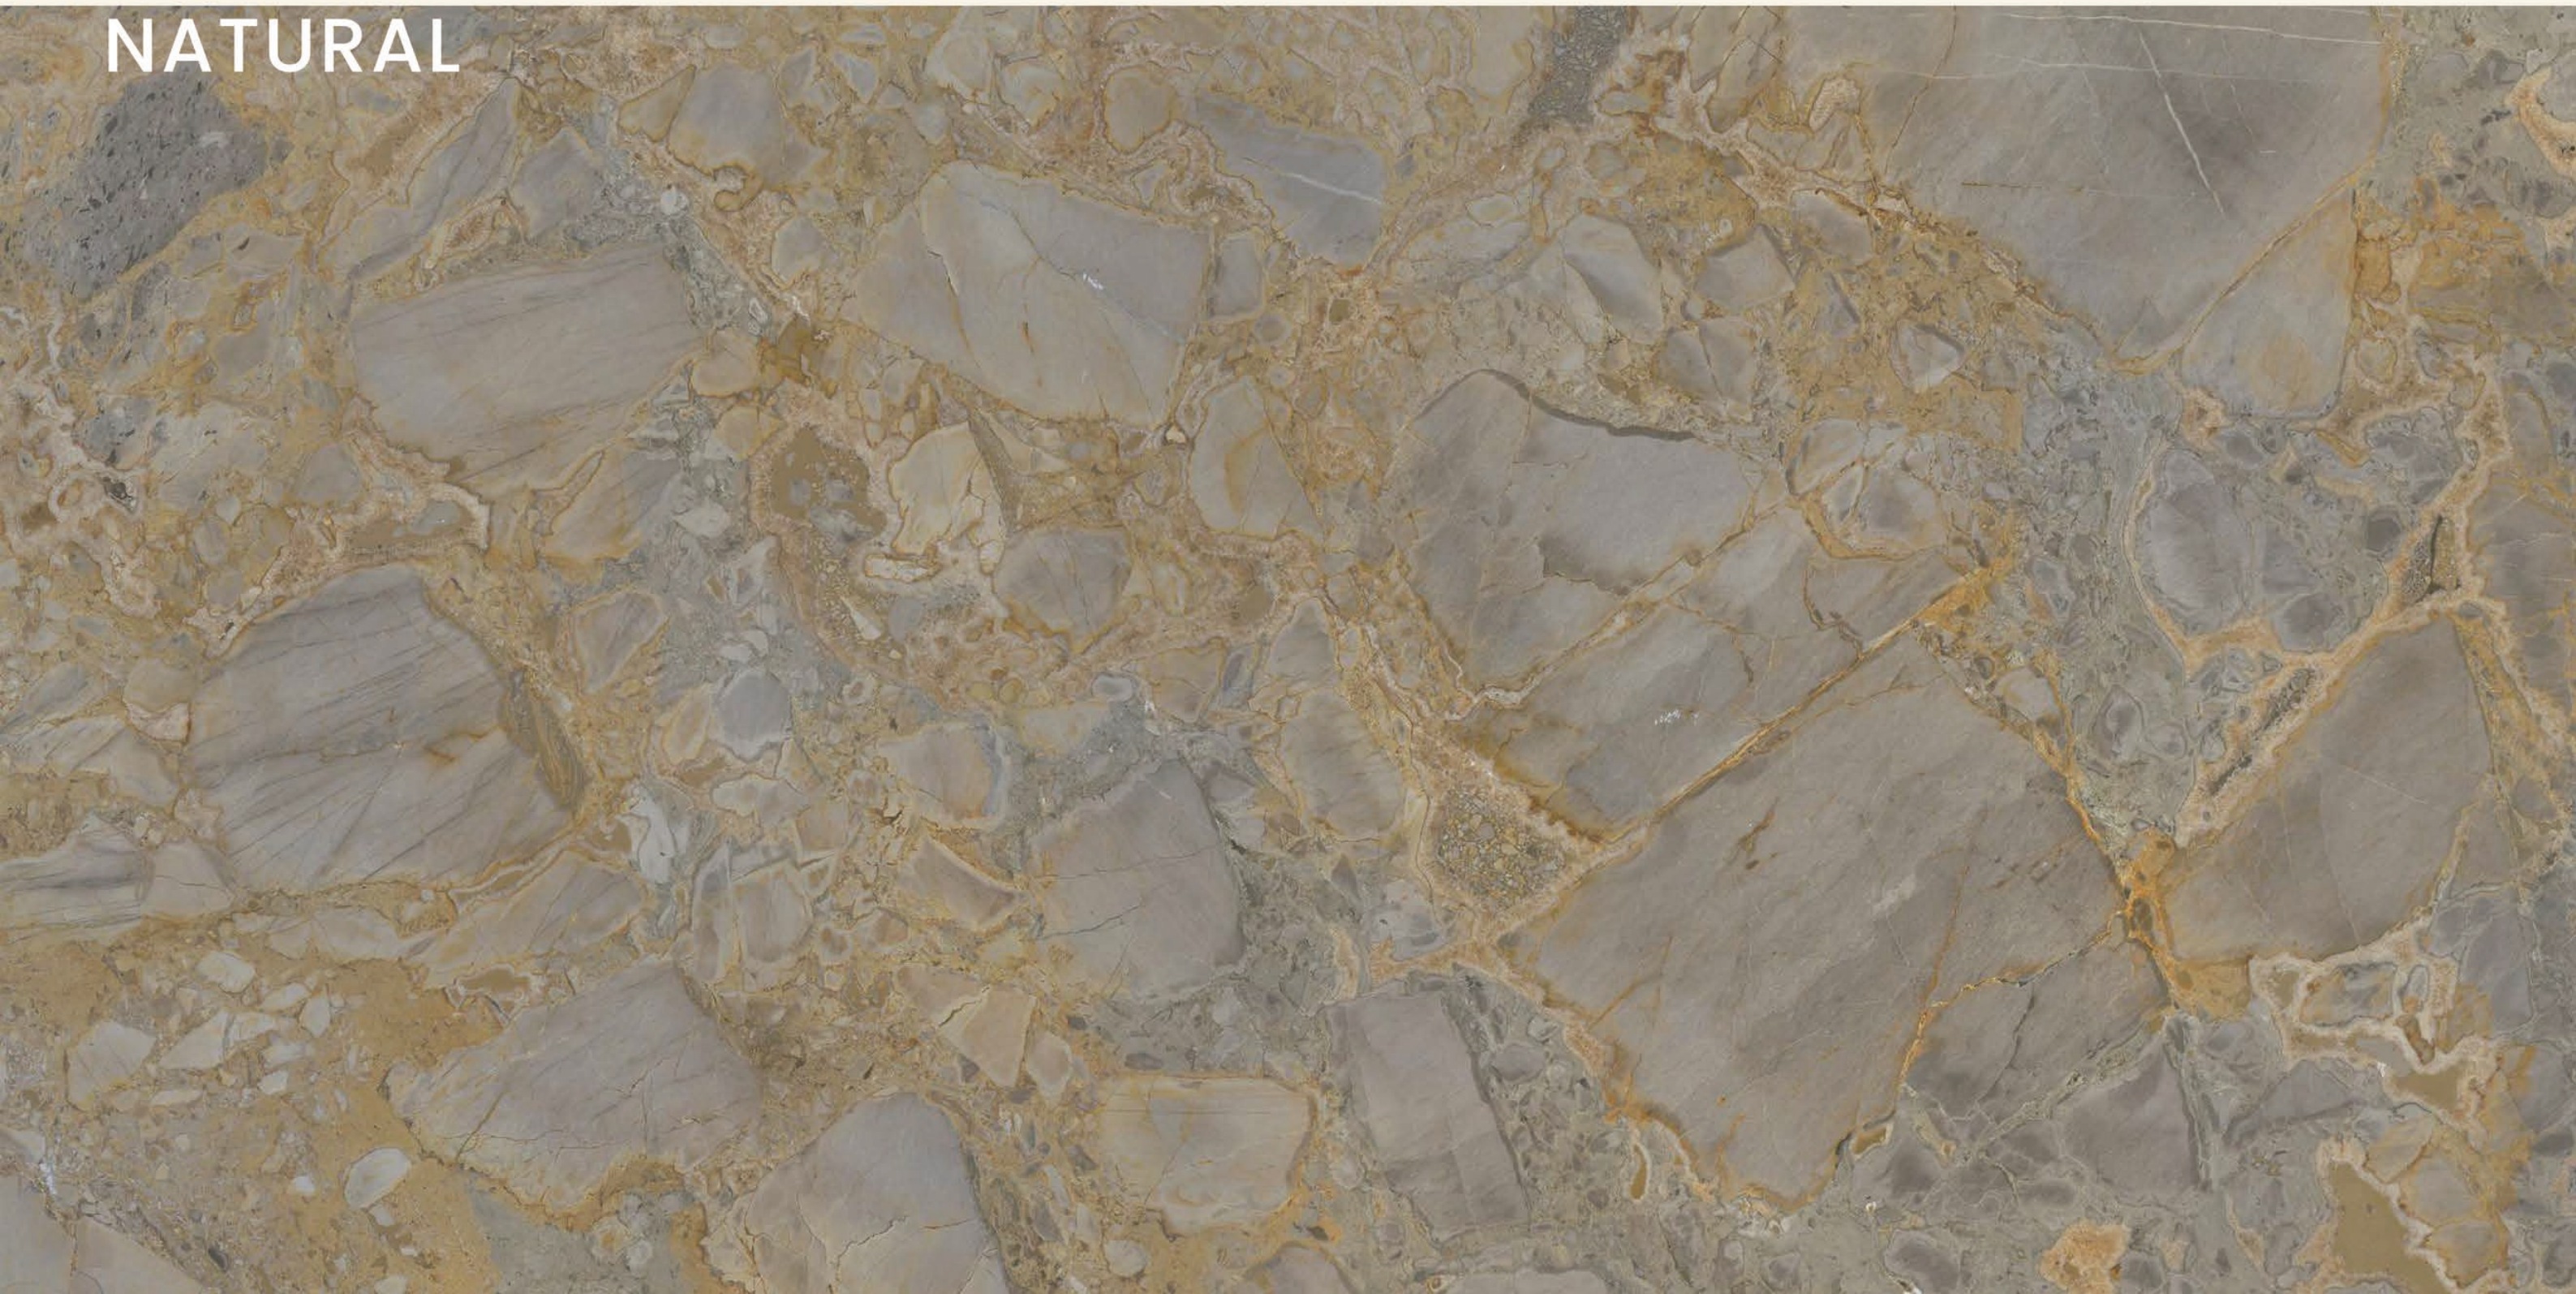

SIZE
600x
1200MM

Series
GLOSSY

Random
05

GLORIOUS WHITE

GRANITILLO
NATURAL

GRANITILO NATURAL

SIZE
600x
1200MM

Series
GLOSSY