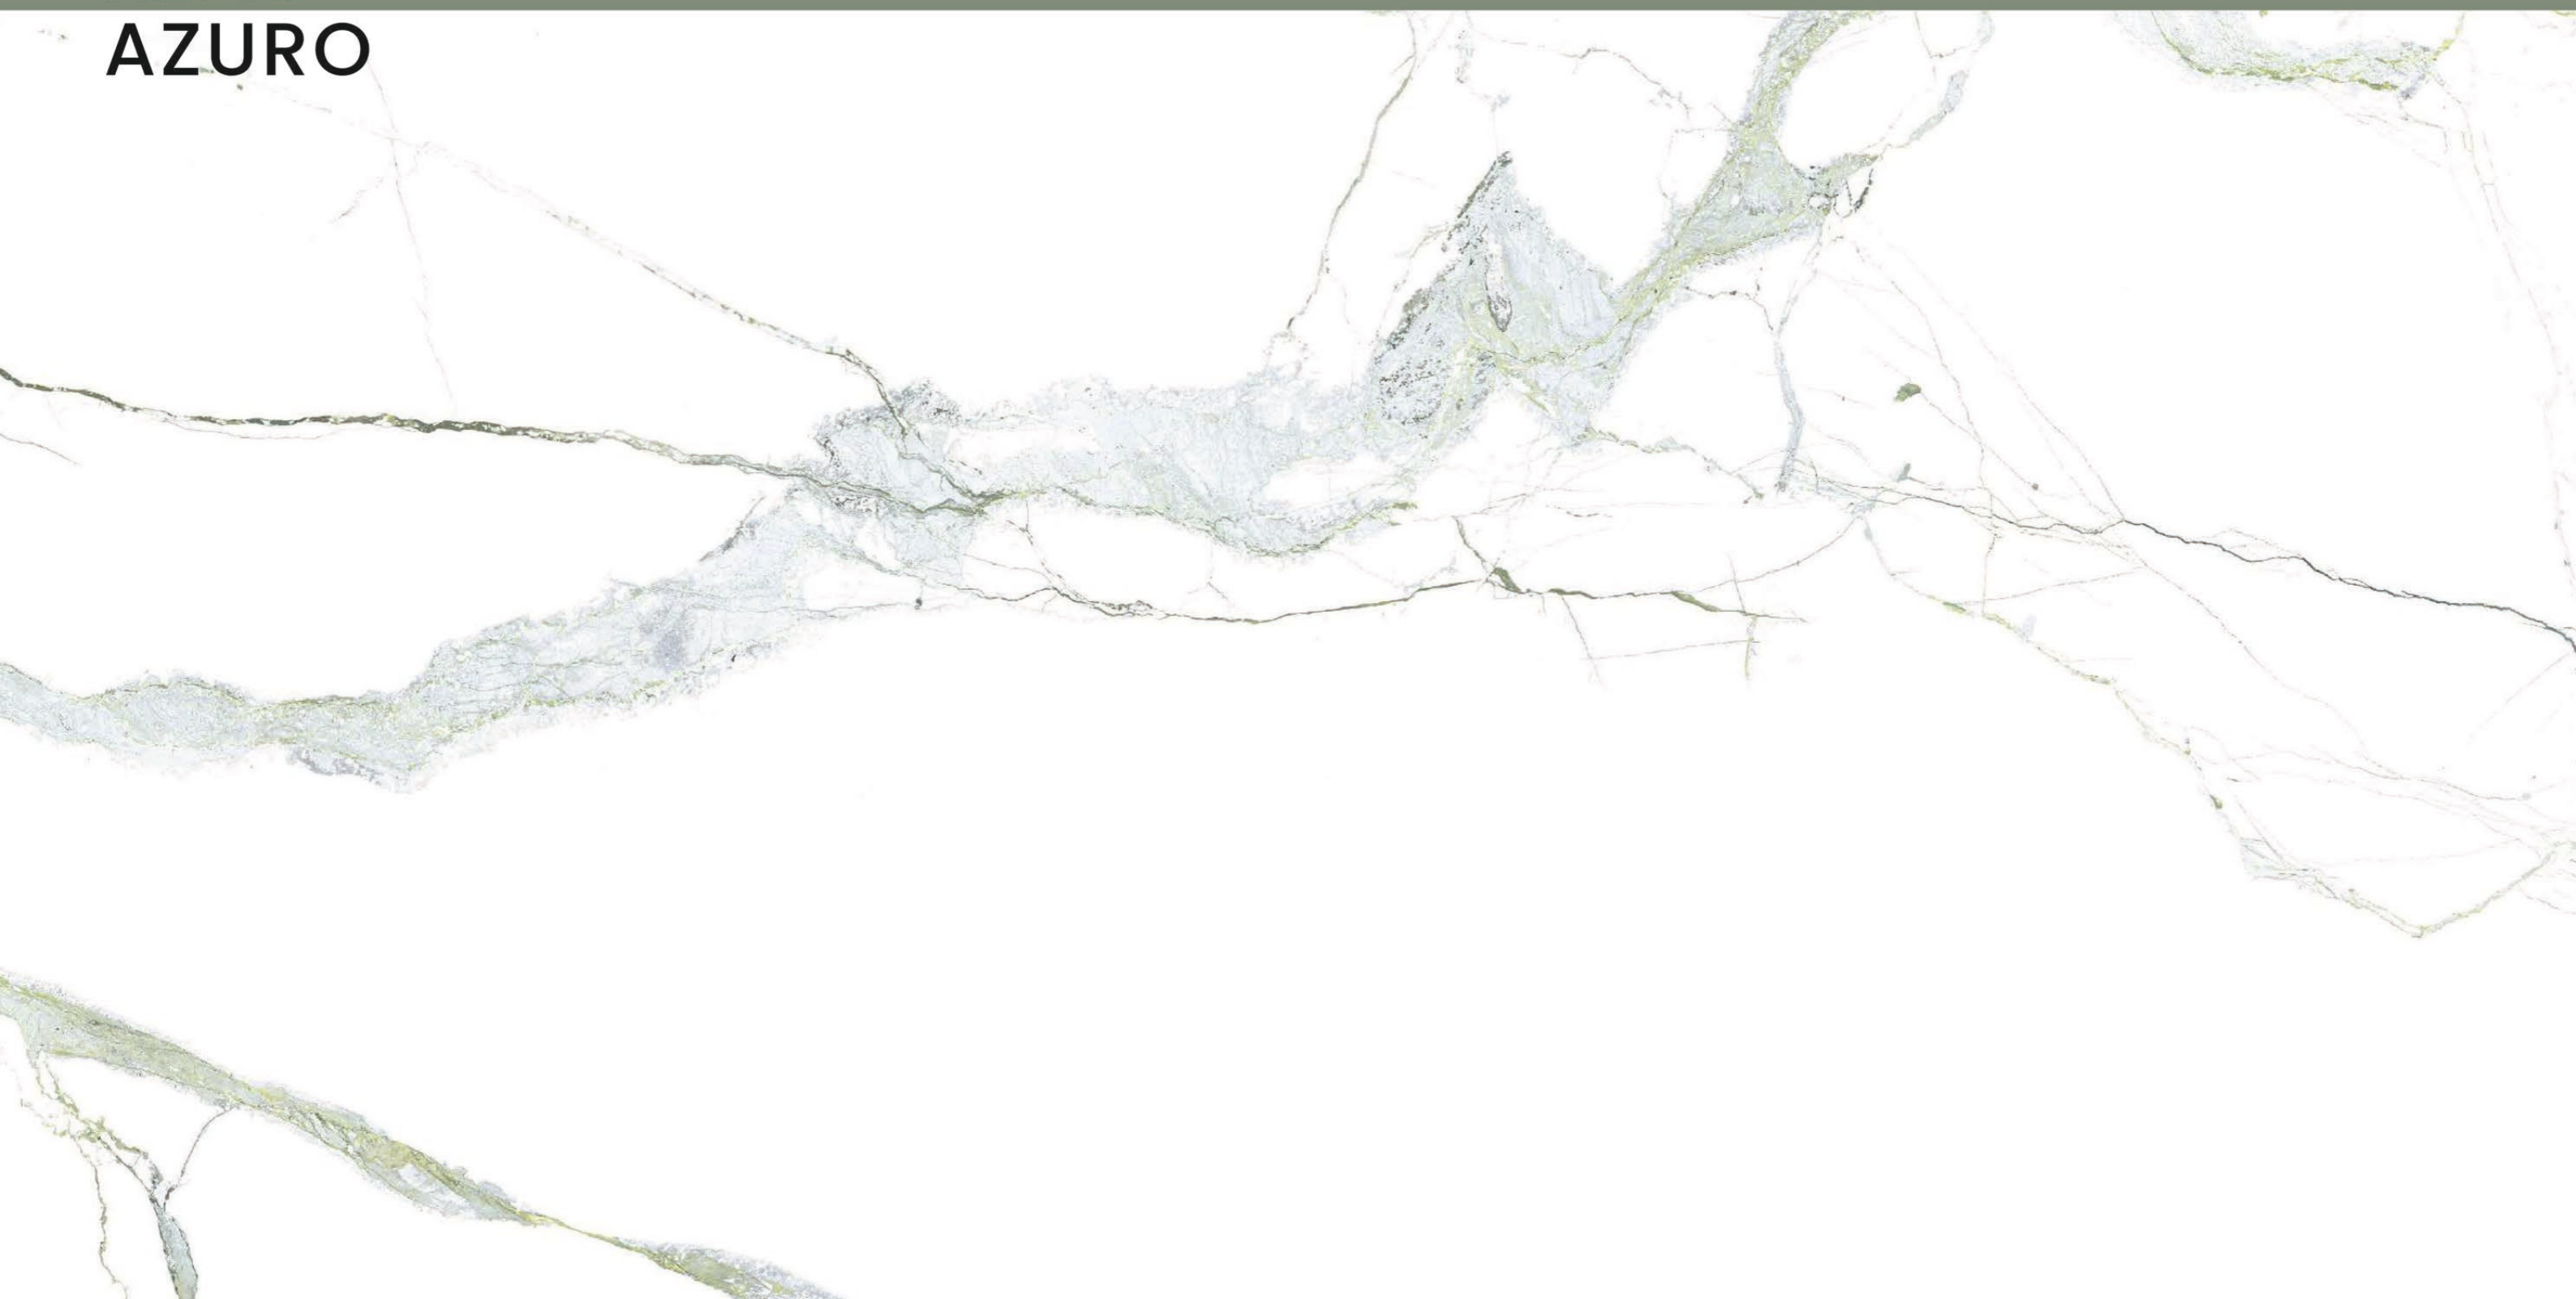

# ALFA AZURO

SIZE  
600x  
1200MM

Series  
GLOSSY

Random  
04

**ALFA KLEIN  
BLUE**

ALFA KLEIN  
BLUE

SIZE  
600x  
1200MM

Series  
GLOSSY