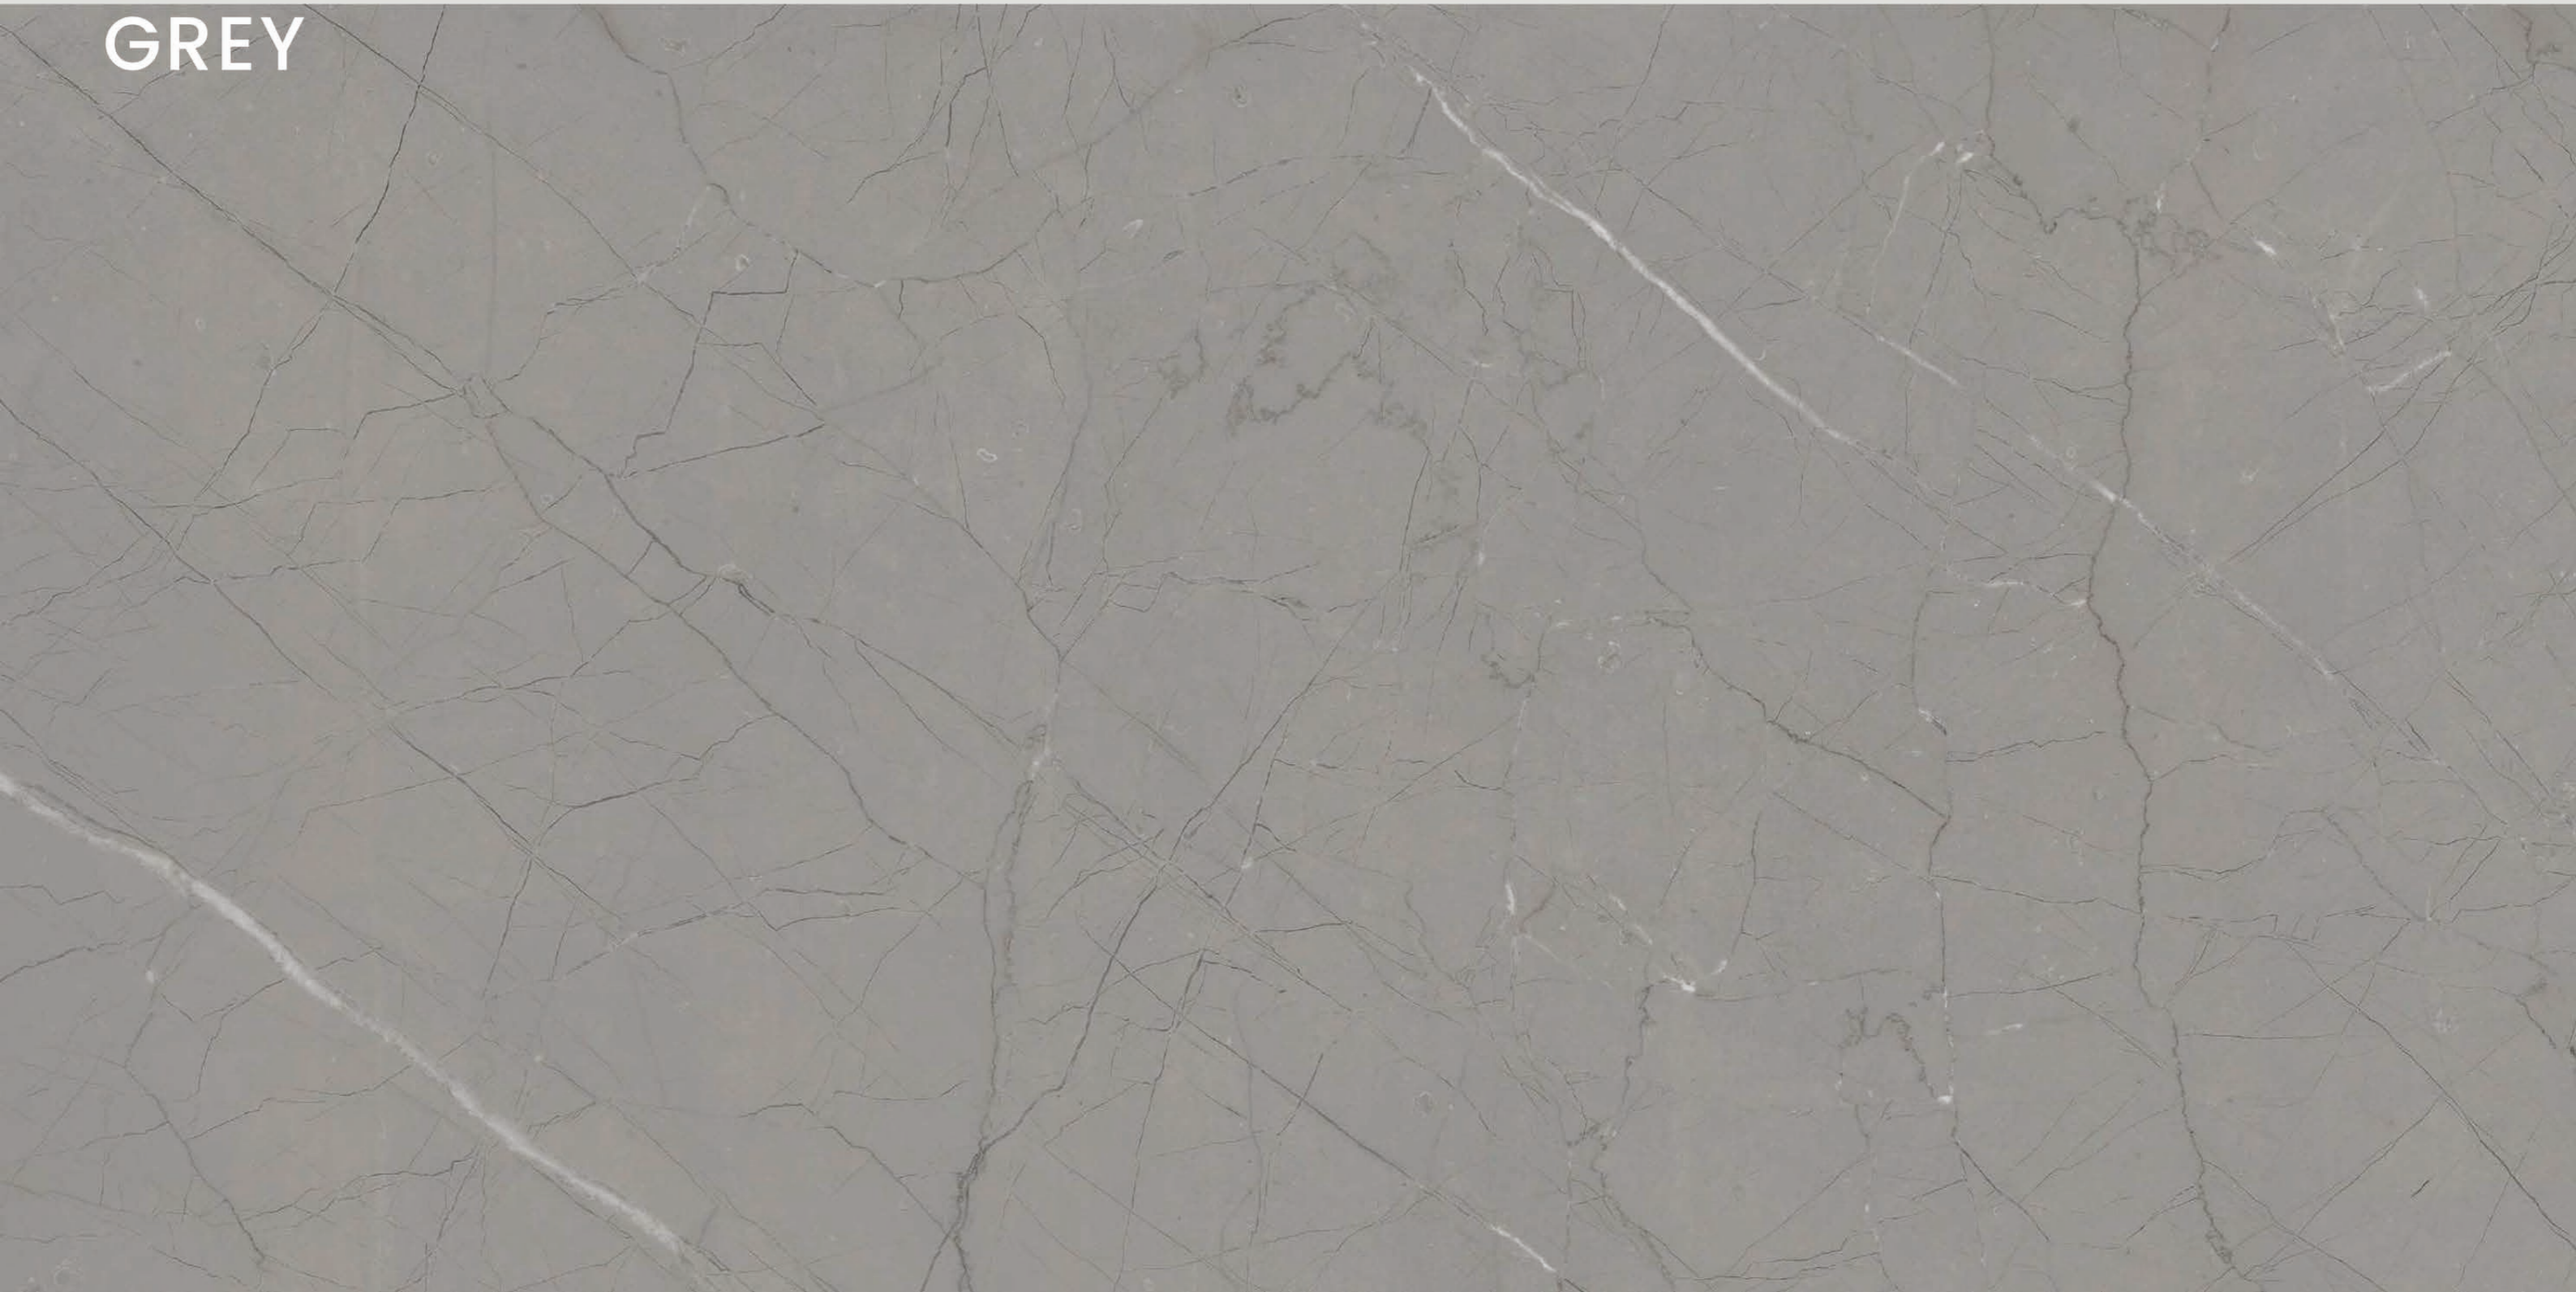

# BURBERRY BEIGE

SIZE  
600x  
1200MM

Series  
GLOSSY

Random  
05

BURBERRY BEIGE

**BURBERRY**  
**GREY**