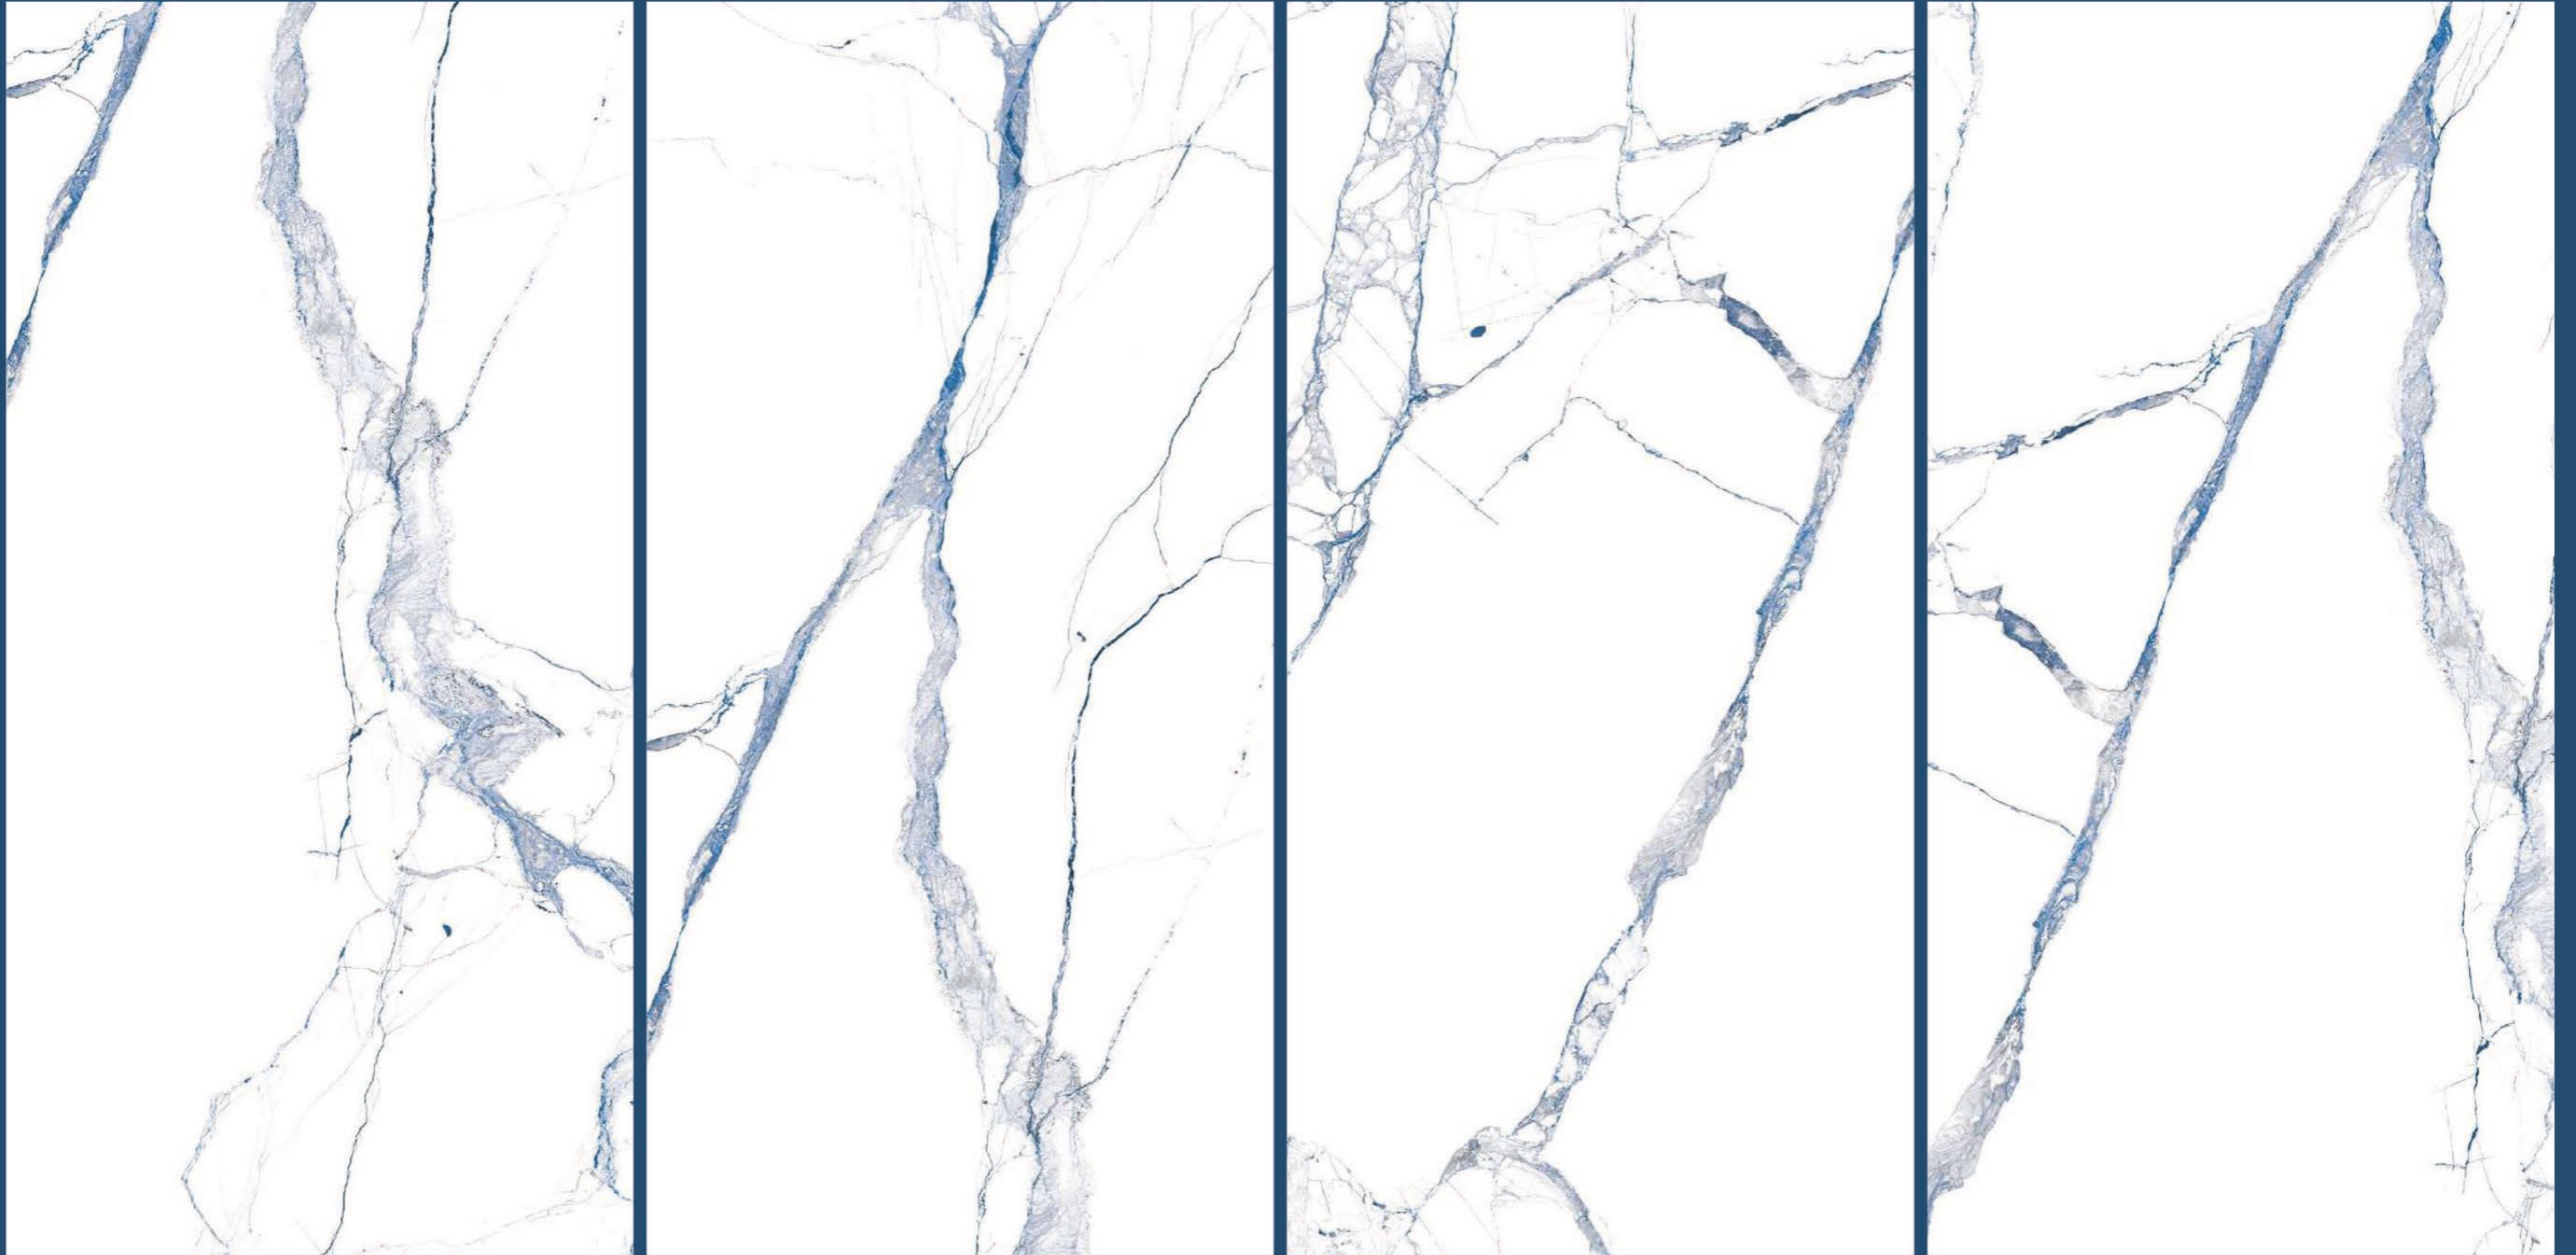

ALFA KLEIN
BLUE

SIZE
600x
1200MM

Series
GLOSSY

Random
04