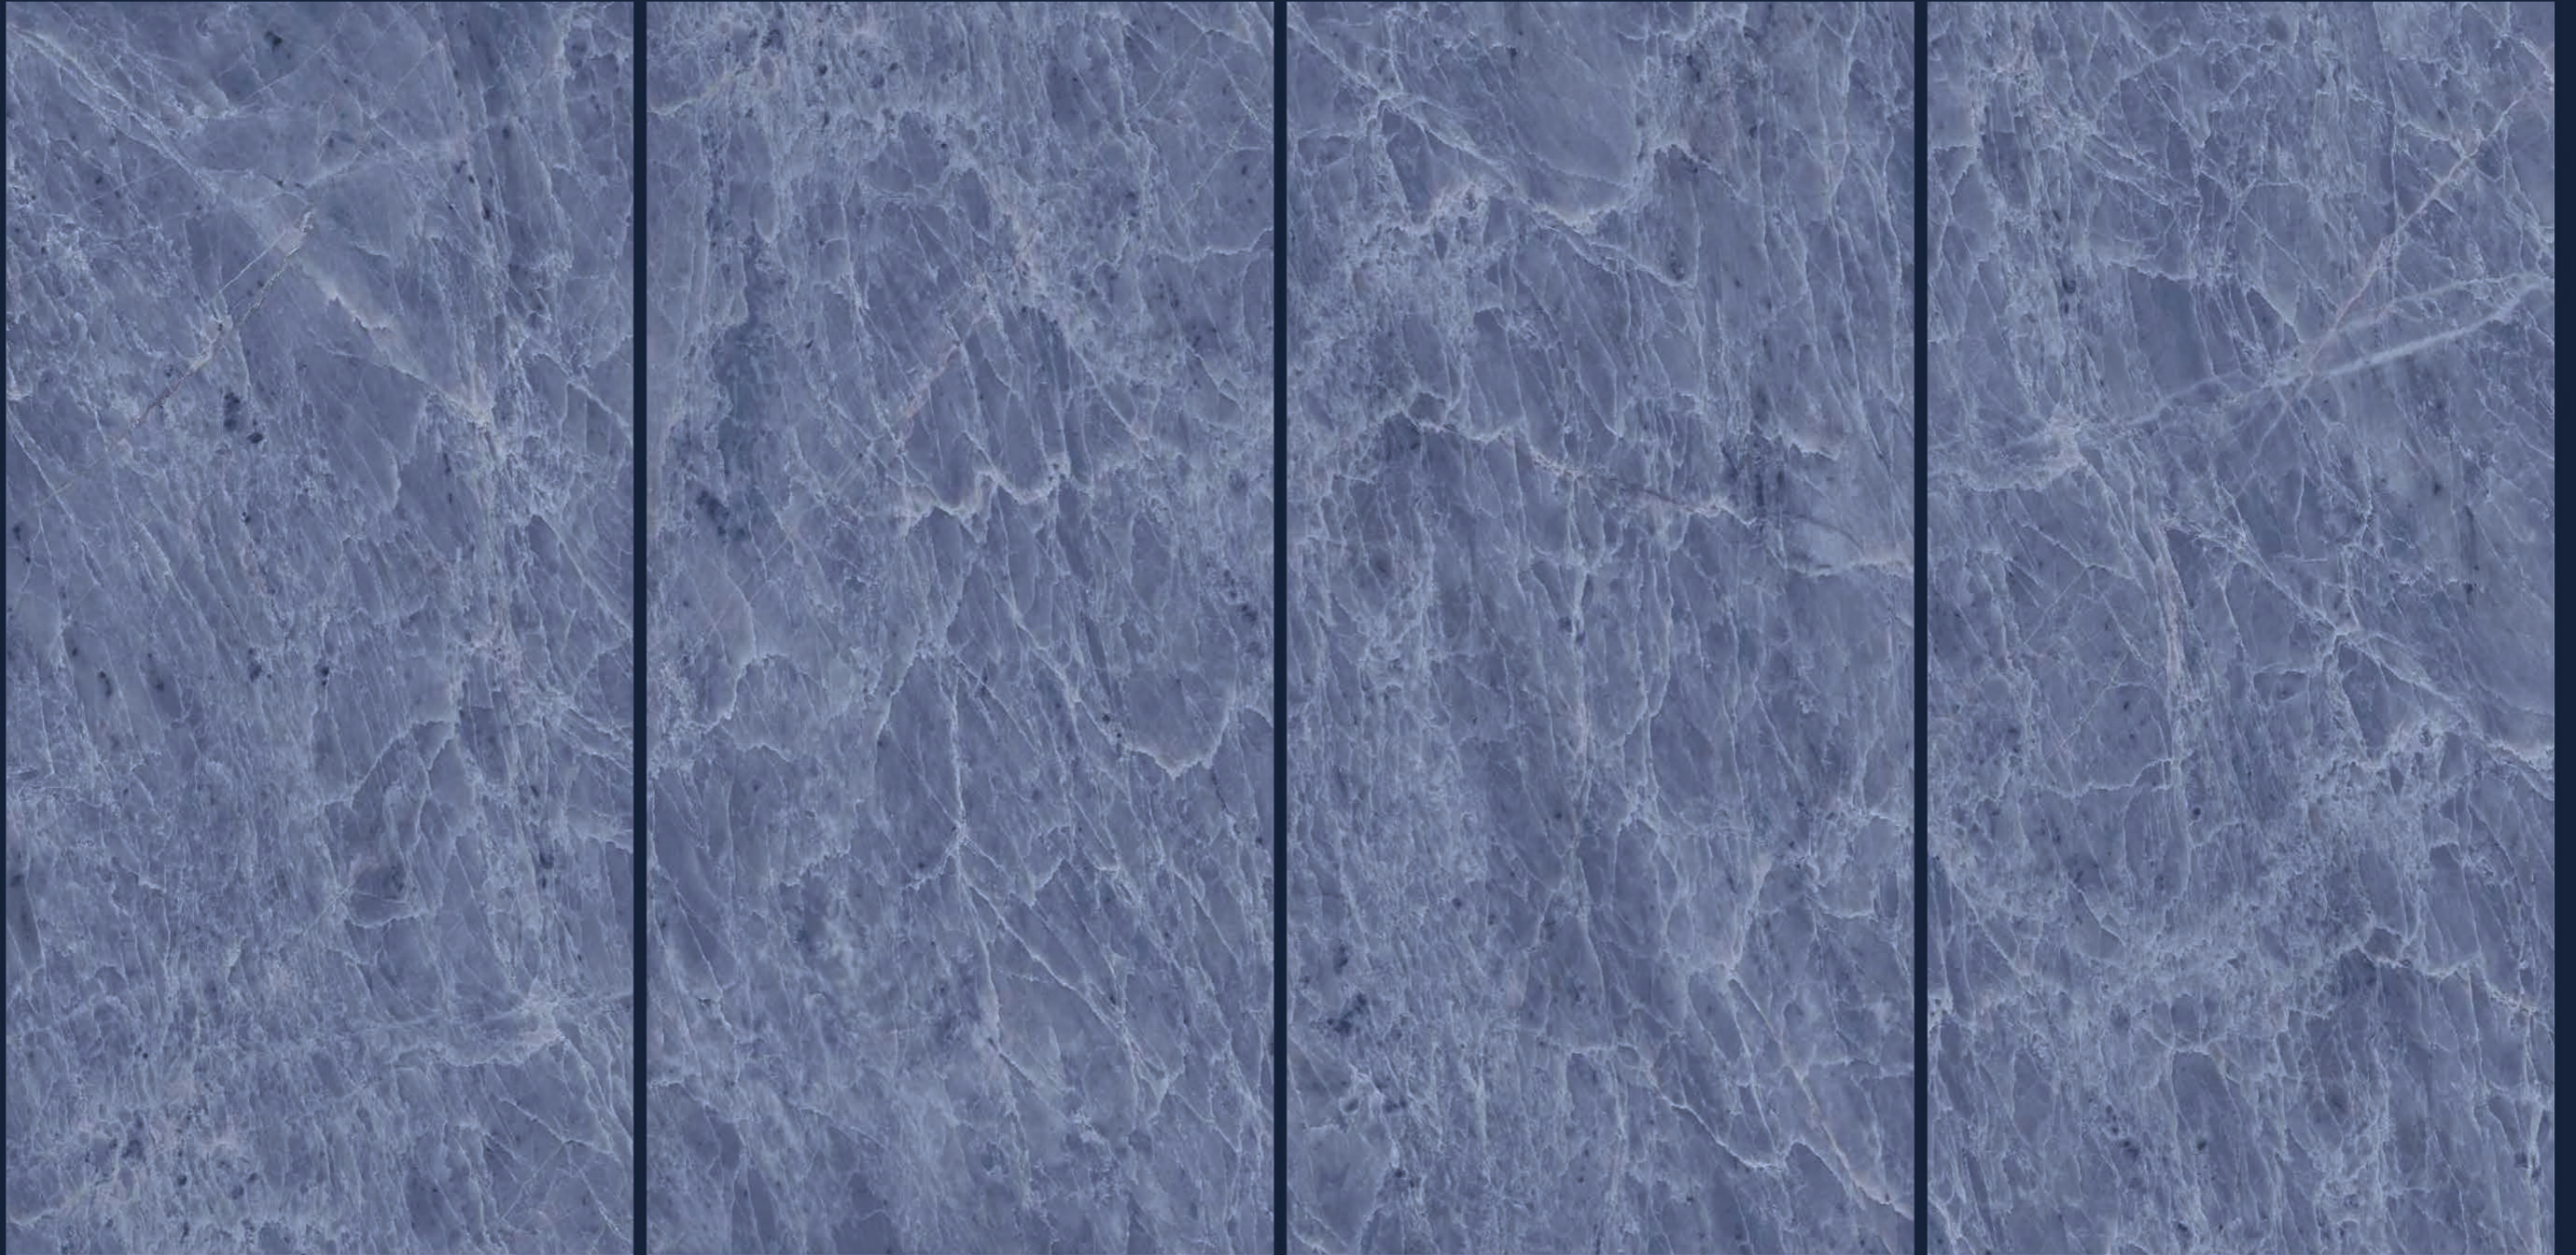

BRUNO BLUE

SIZE
600x
1200MM

Series
GLOSSY

Random
05