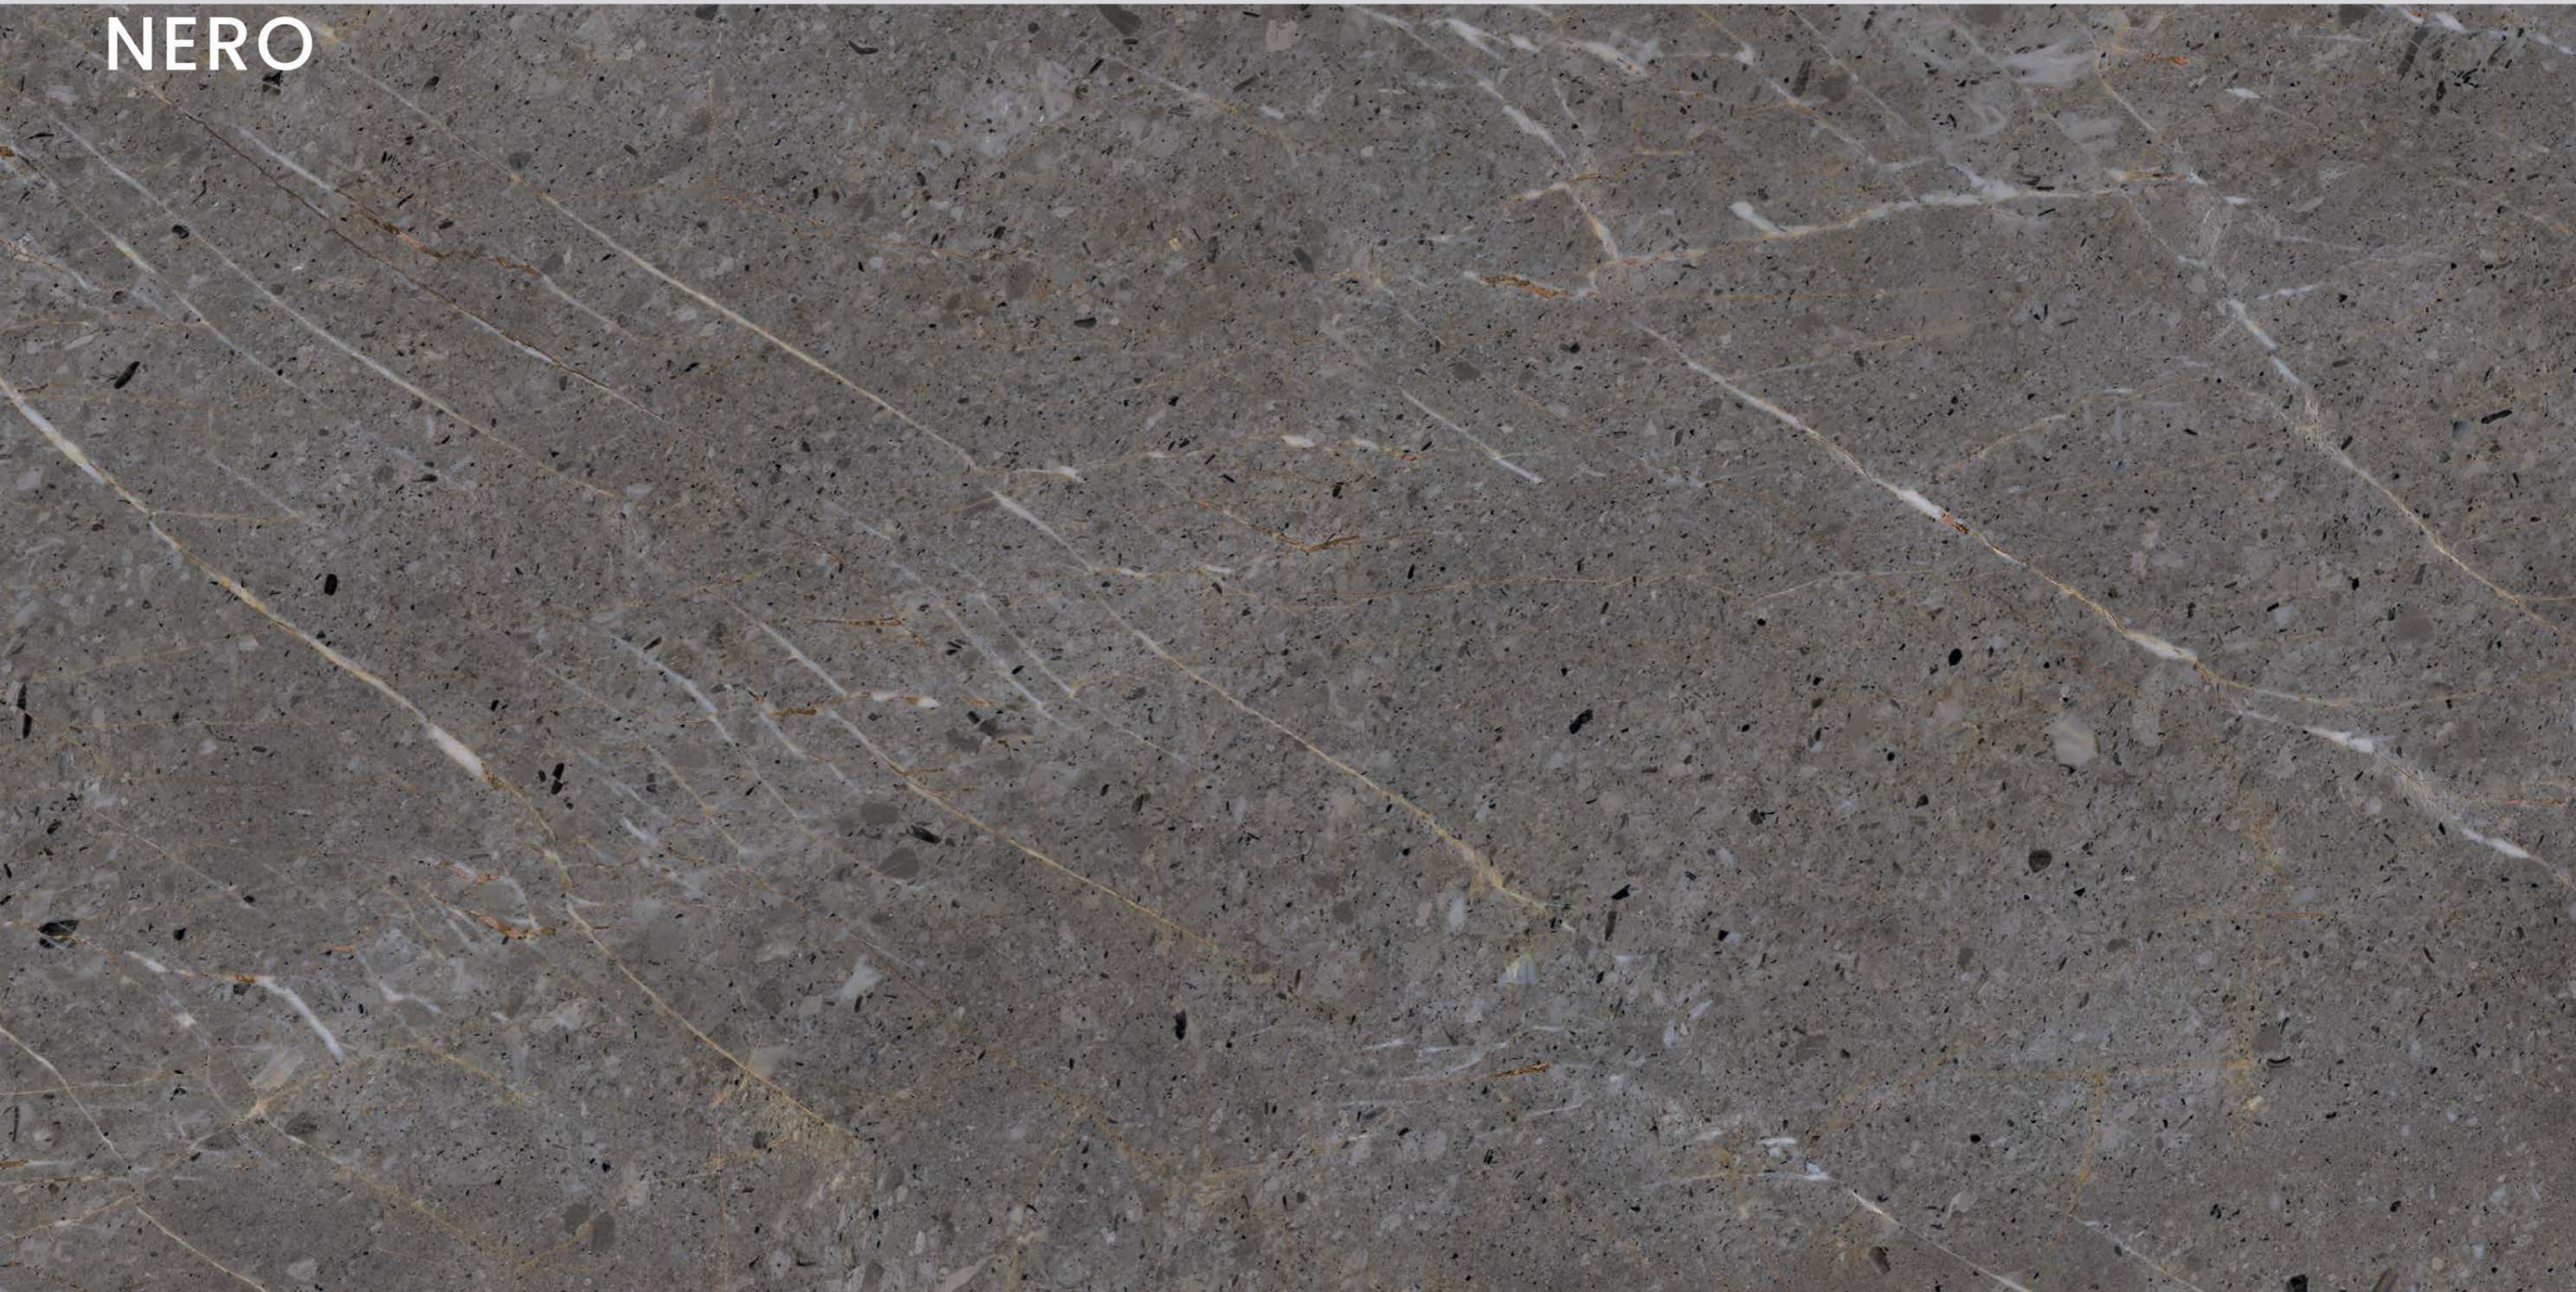

# AFYON GOLD

SIZE  
600x  
1200MM

Series  
GLOSSY

Random  
05

AFYON GOLD

**AFYON  
NERO**