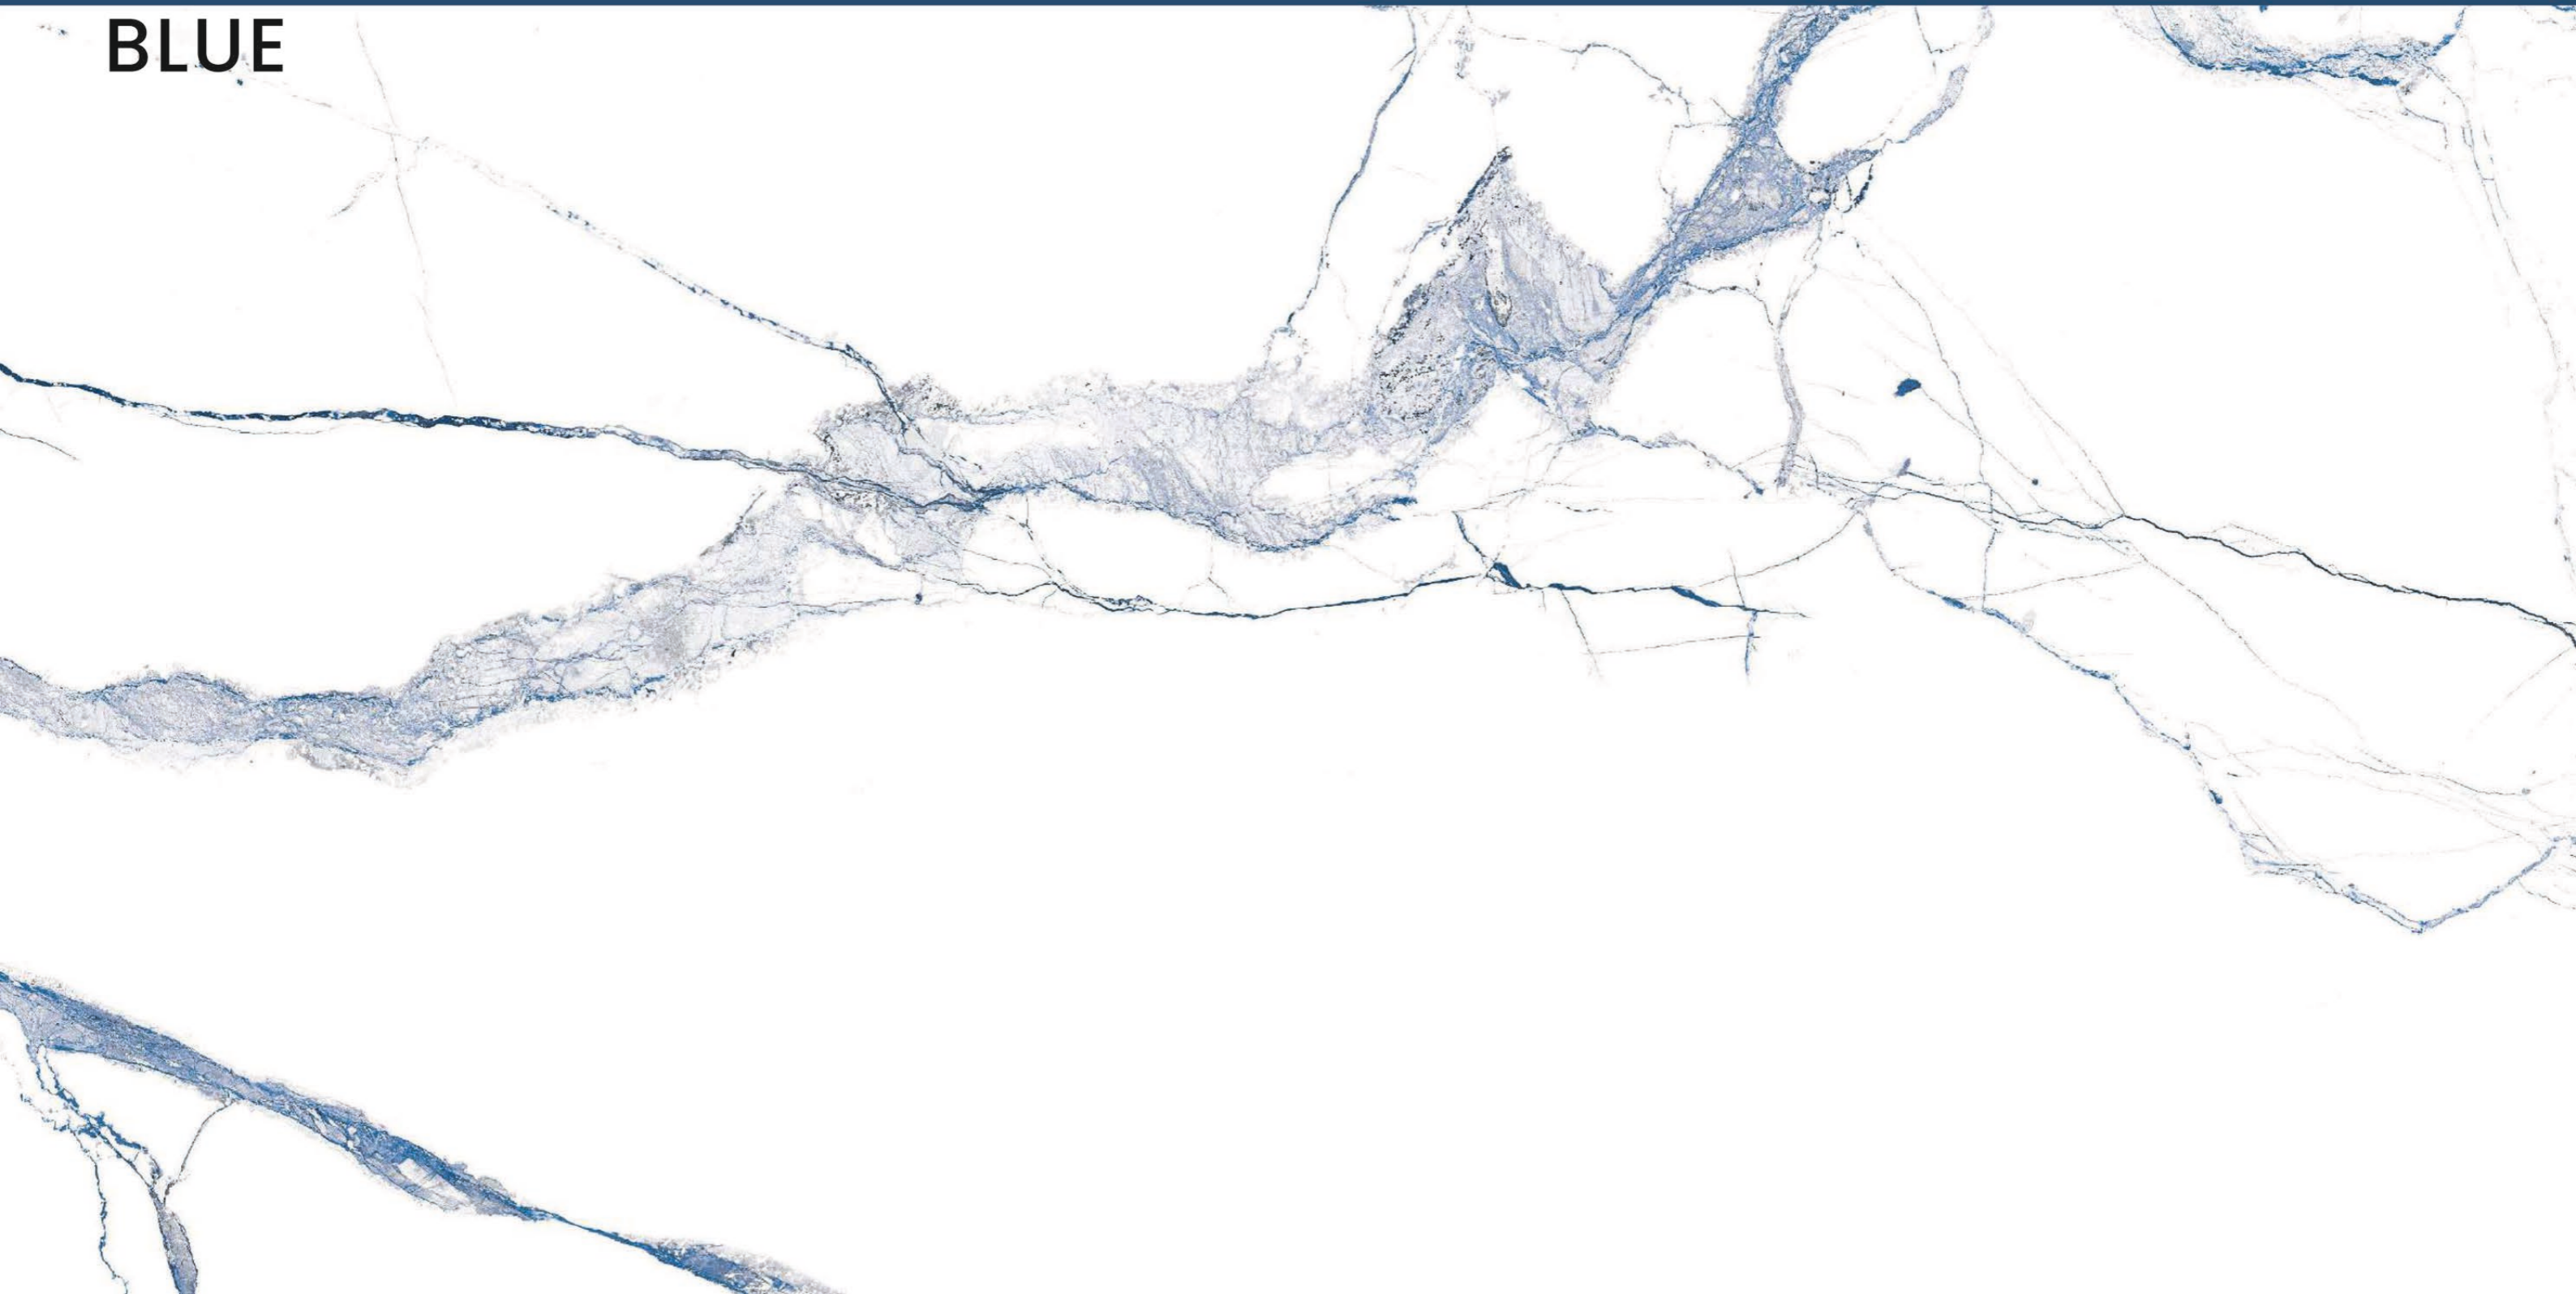

# ALFA AZURO

SIZE  
600x  
1200MM

Series  
GLOSSY

Random  
04

**ALFA KLEIN  
BLUE**

ALFA KLEIN  
BLUE

SIZE  
600x  
1200MM

Series  
GLOSSY