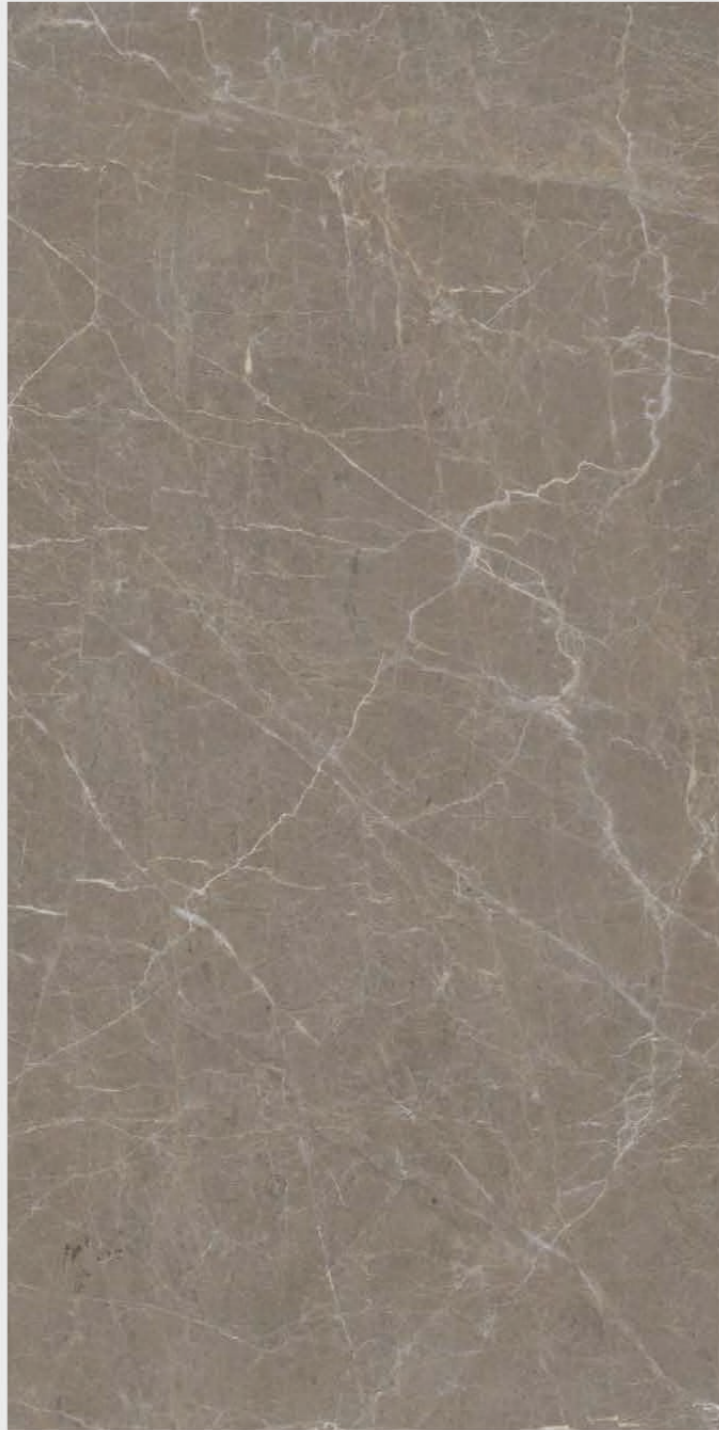

EBONY NATURAL

SIZE
600x
1200MM

Series
GLOSSY

Random
05