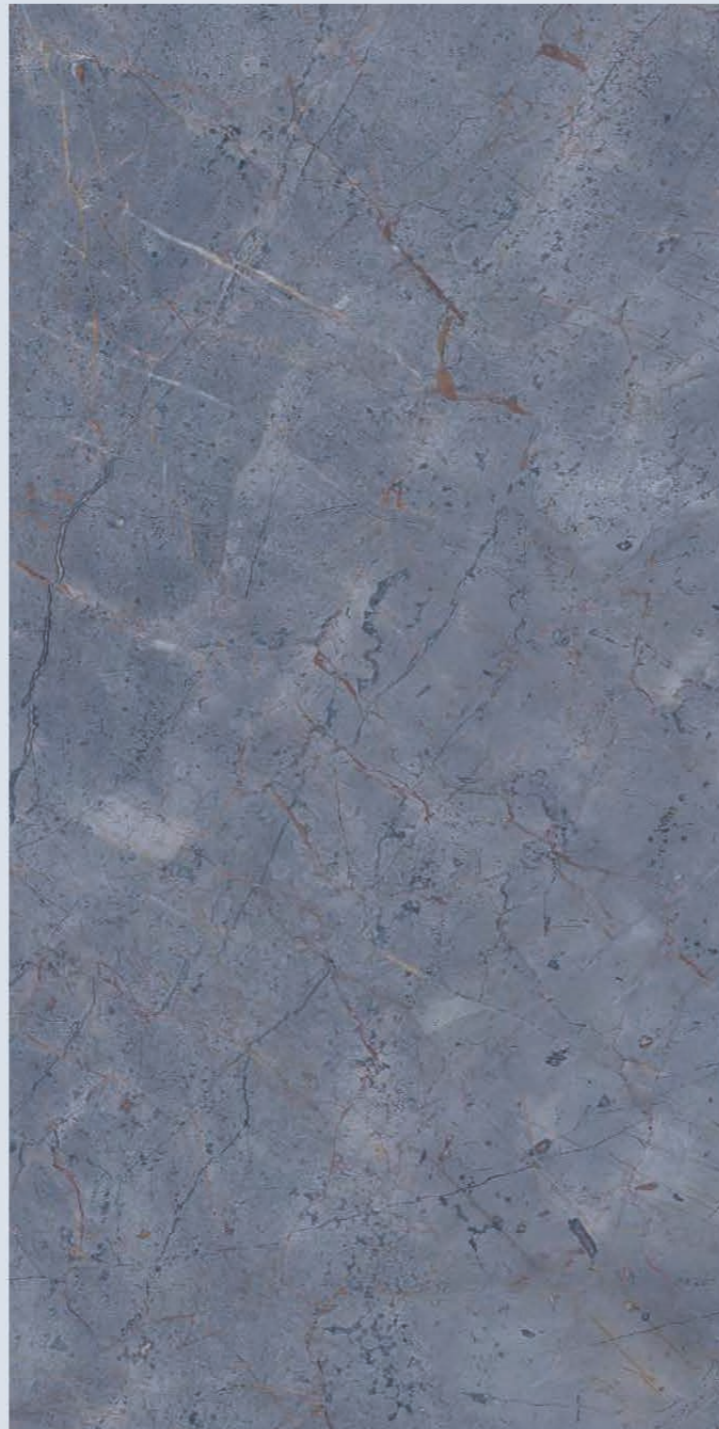

ACHROMIC BLUE

SIZE
600x
1200MM

Series
GLOSSY

Random
05