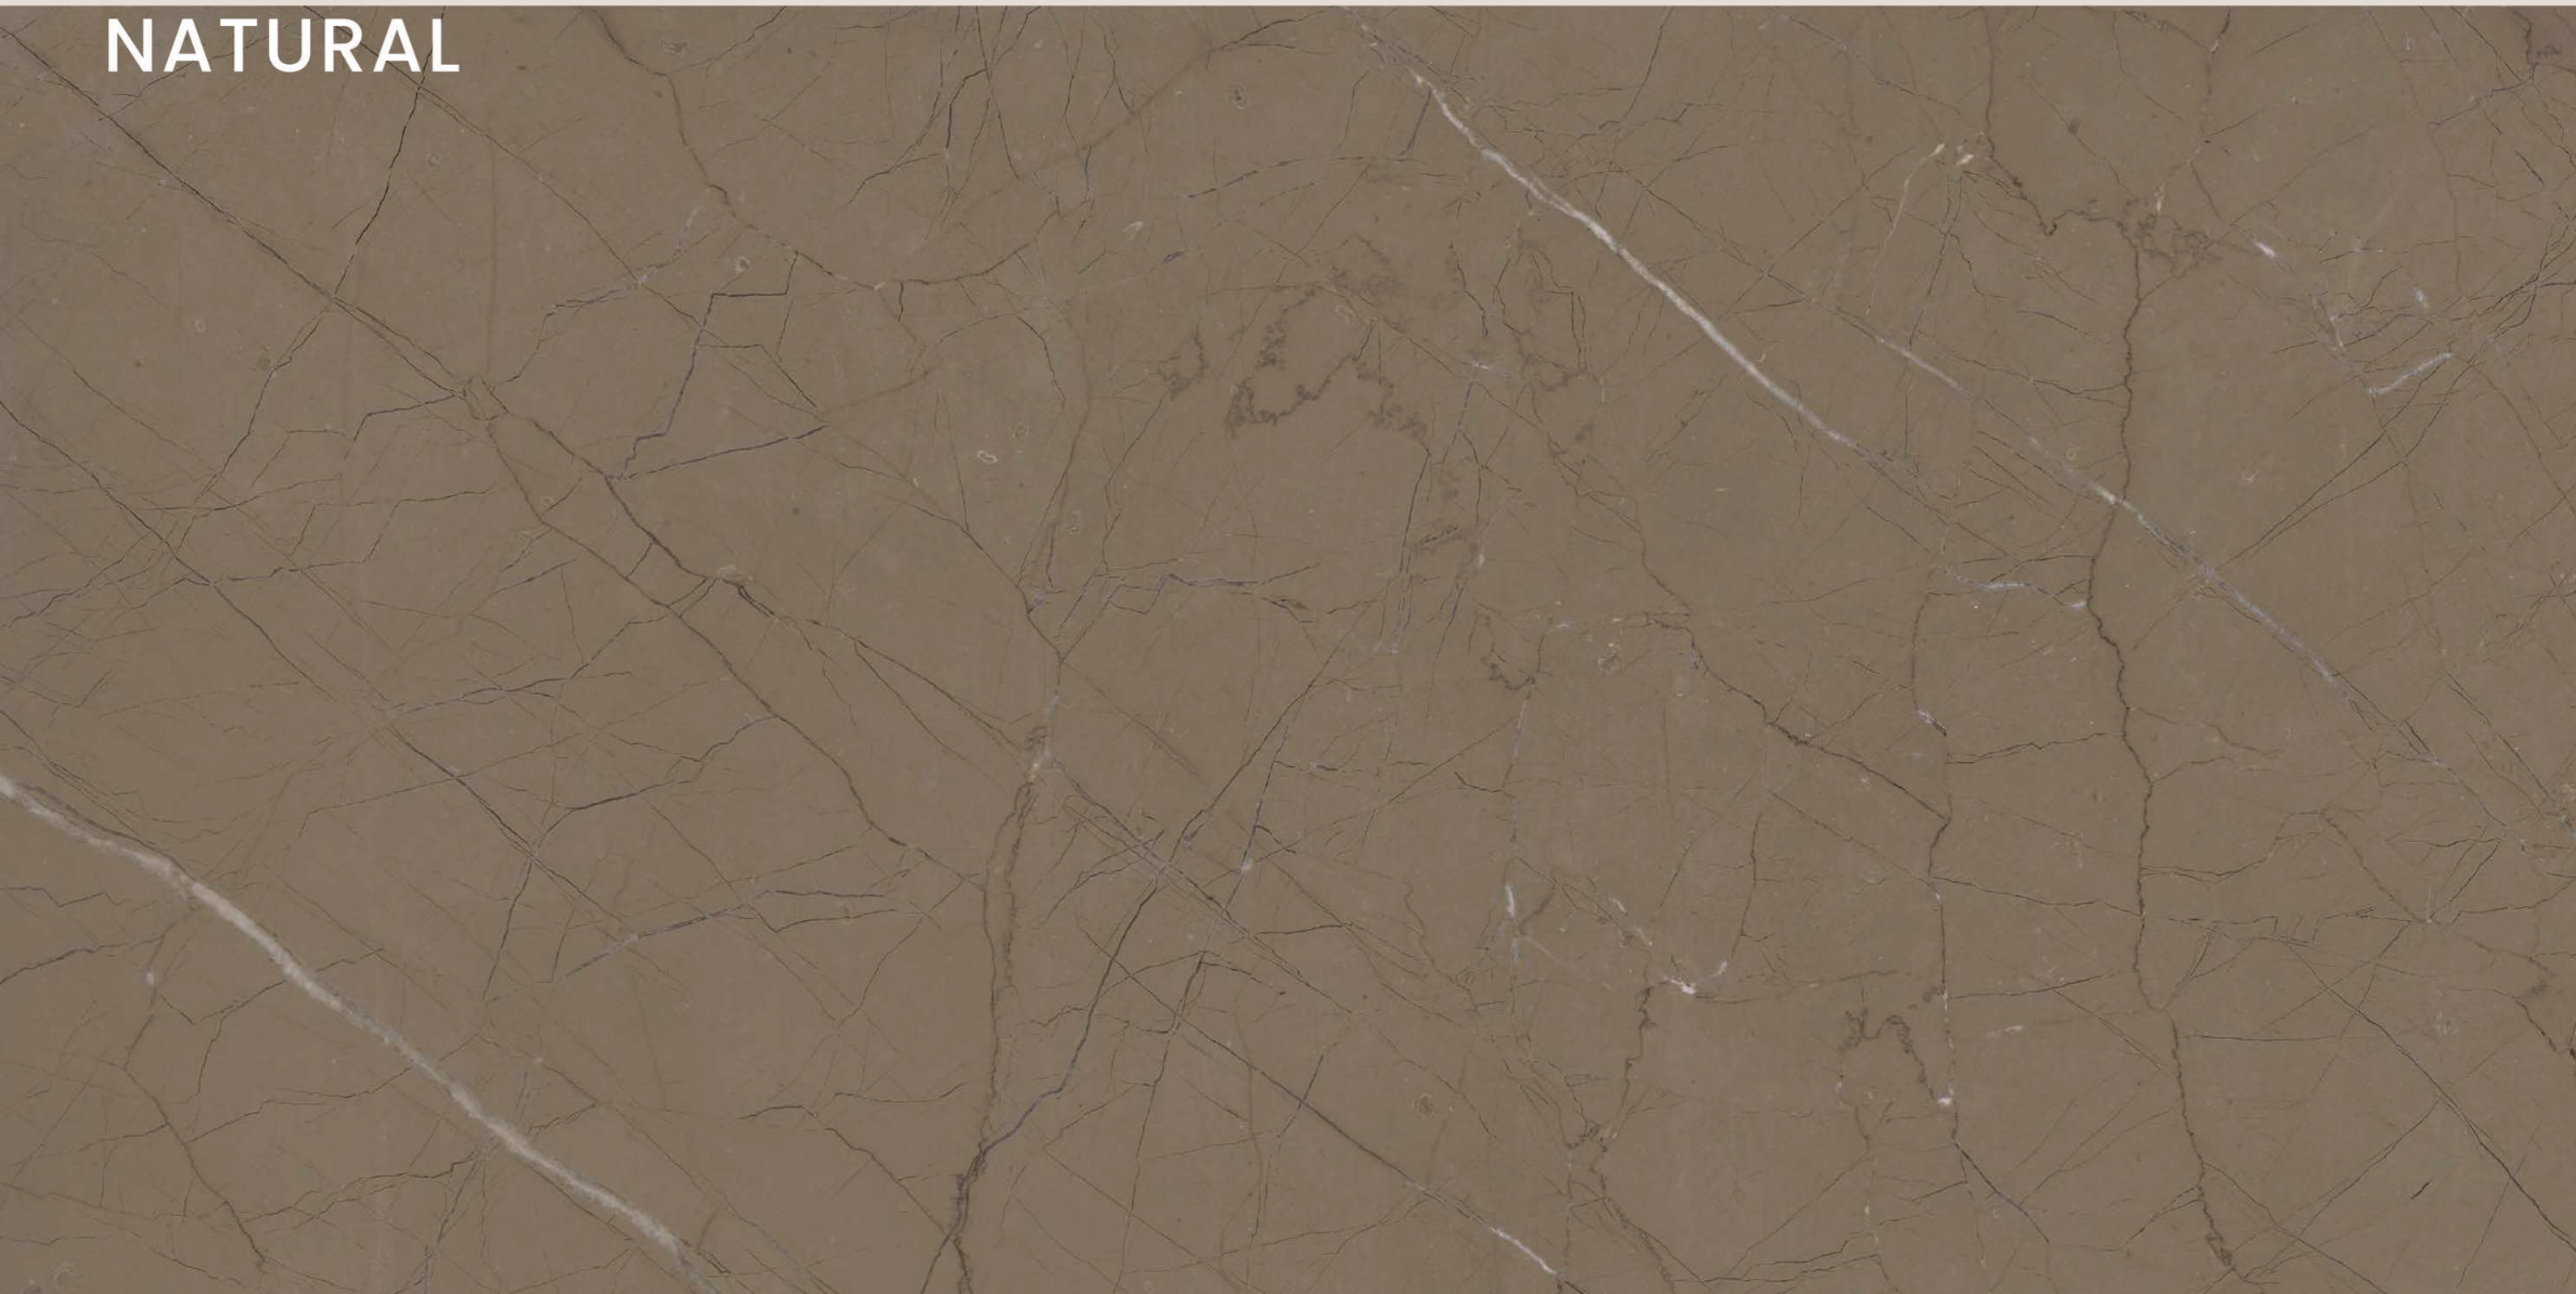

# BURBERRY GREY

SIZE  
600x  
1200MM

Series  
GLOSSY

Random  
05

**BURBERRY**  
**NATURAL**