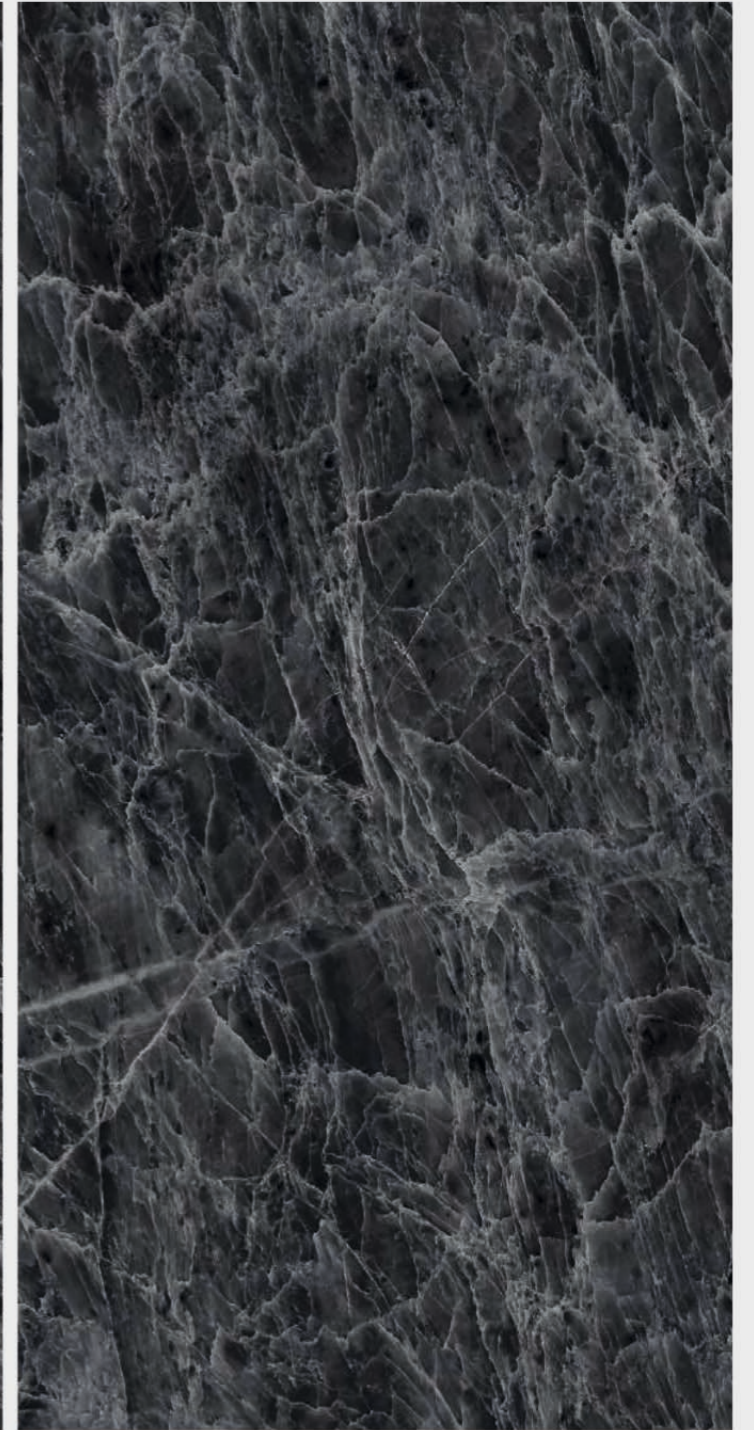

BRUNO NERRO

SIZE
600x
1200MM

Series
GLOSSY

Random
05