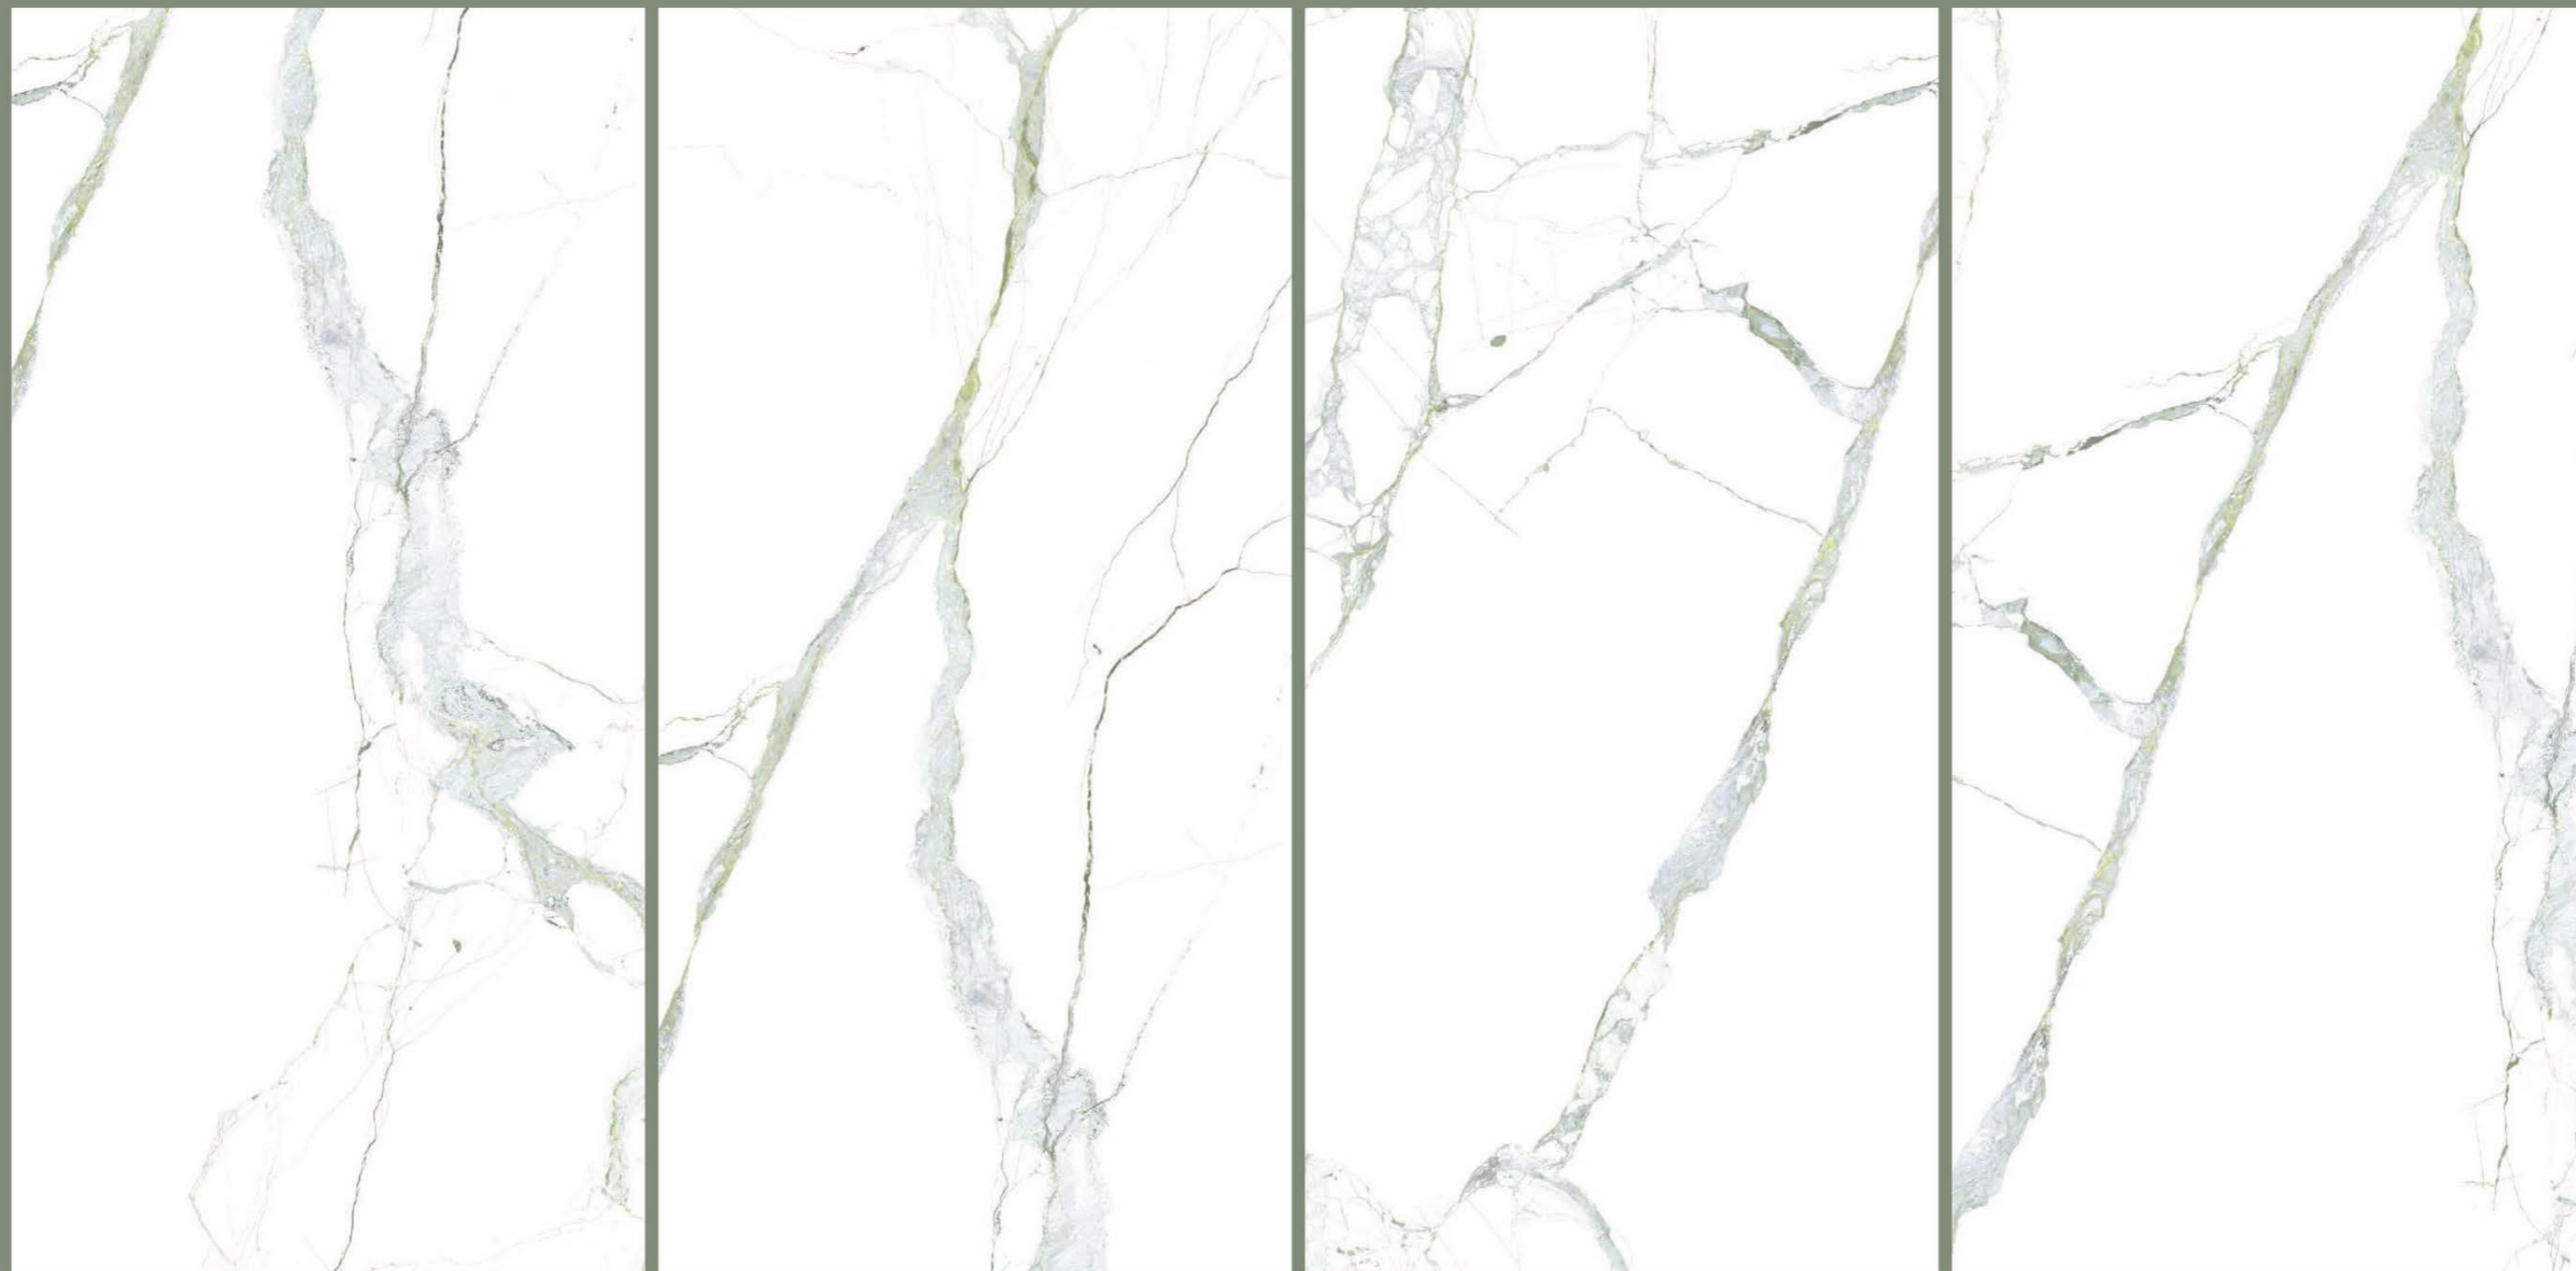

# ALFA AZURO

SIZE  
600x  
1200MM

Series  
GLOSSY

Random  
04

**ALFA KLEIN  
BLUE**

ALFA KLEIN  
BLUE

SIZE  
600x  
1200MM

Series  
GLOSSY