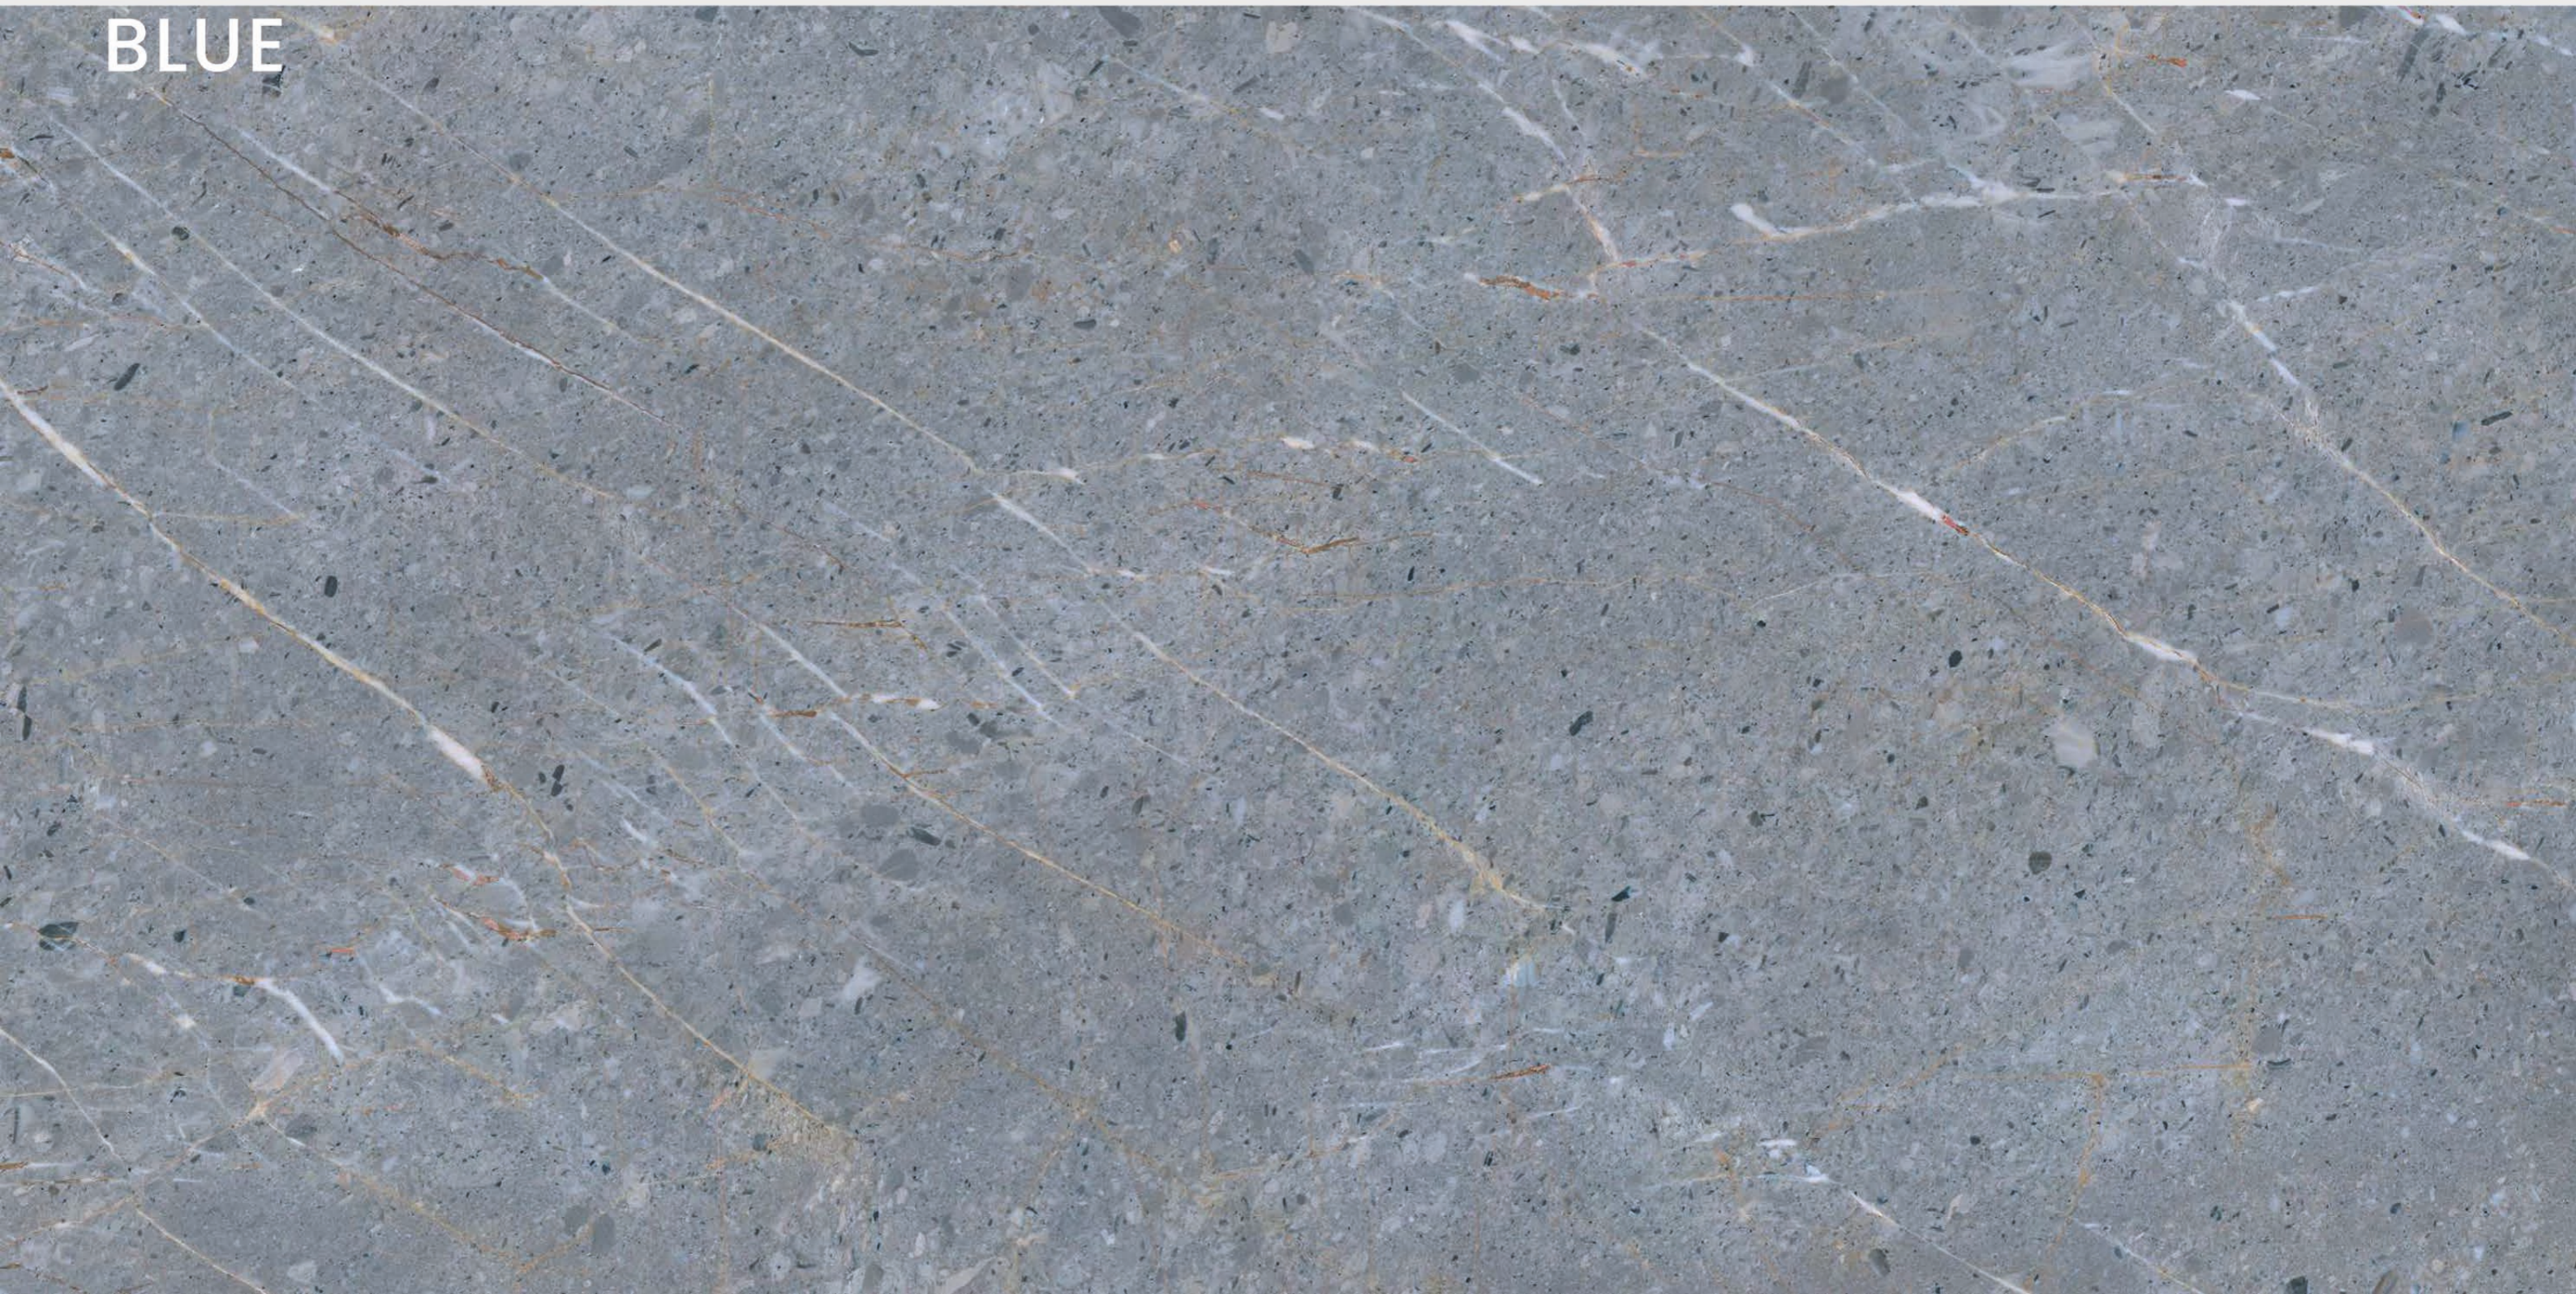

# AFYON WHITE

SIZE  
600x  
1200MM

Series  
GLOSSY

Random  
05

**AFYON**  
**BLUE**