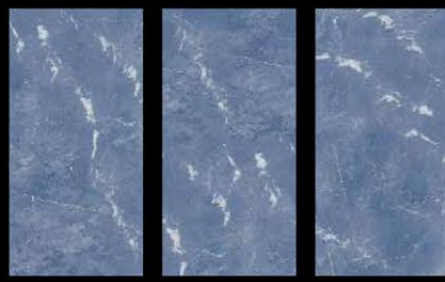

COLORATO
SERIES
600X1200MM

Application

BEDROOM

DINING ROOM

BATHROOM

LIVING ROOM

KITCHEN