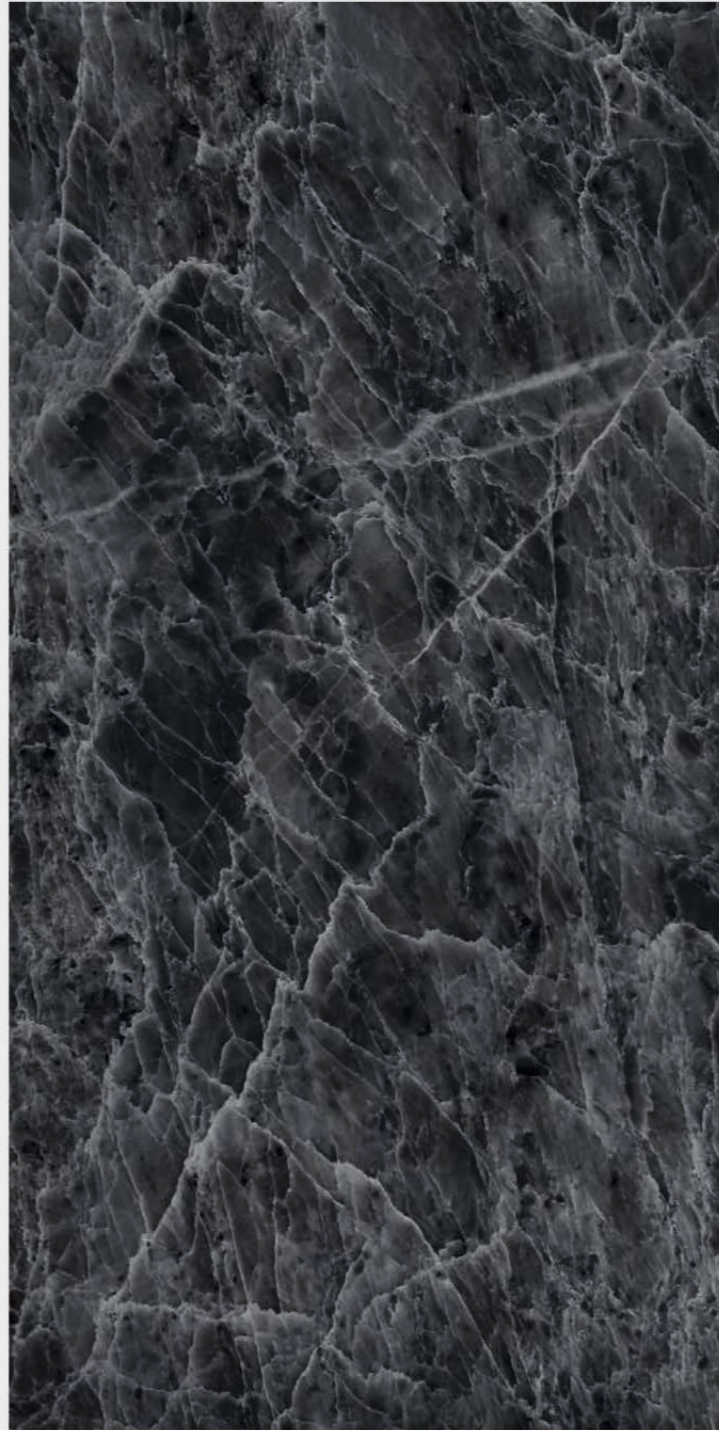

BRUNO NERRO

SIZE
600x
1200MM

Series
GLOSSY

Random
05