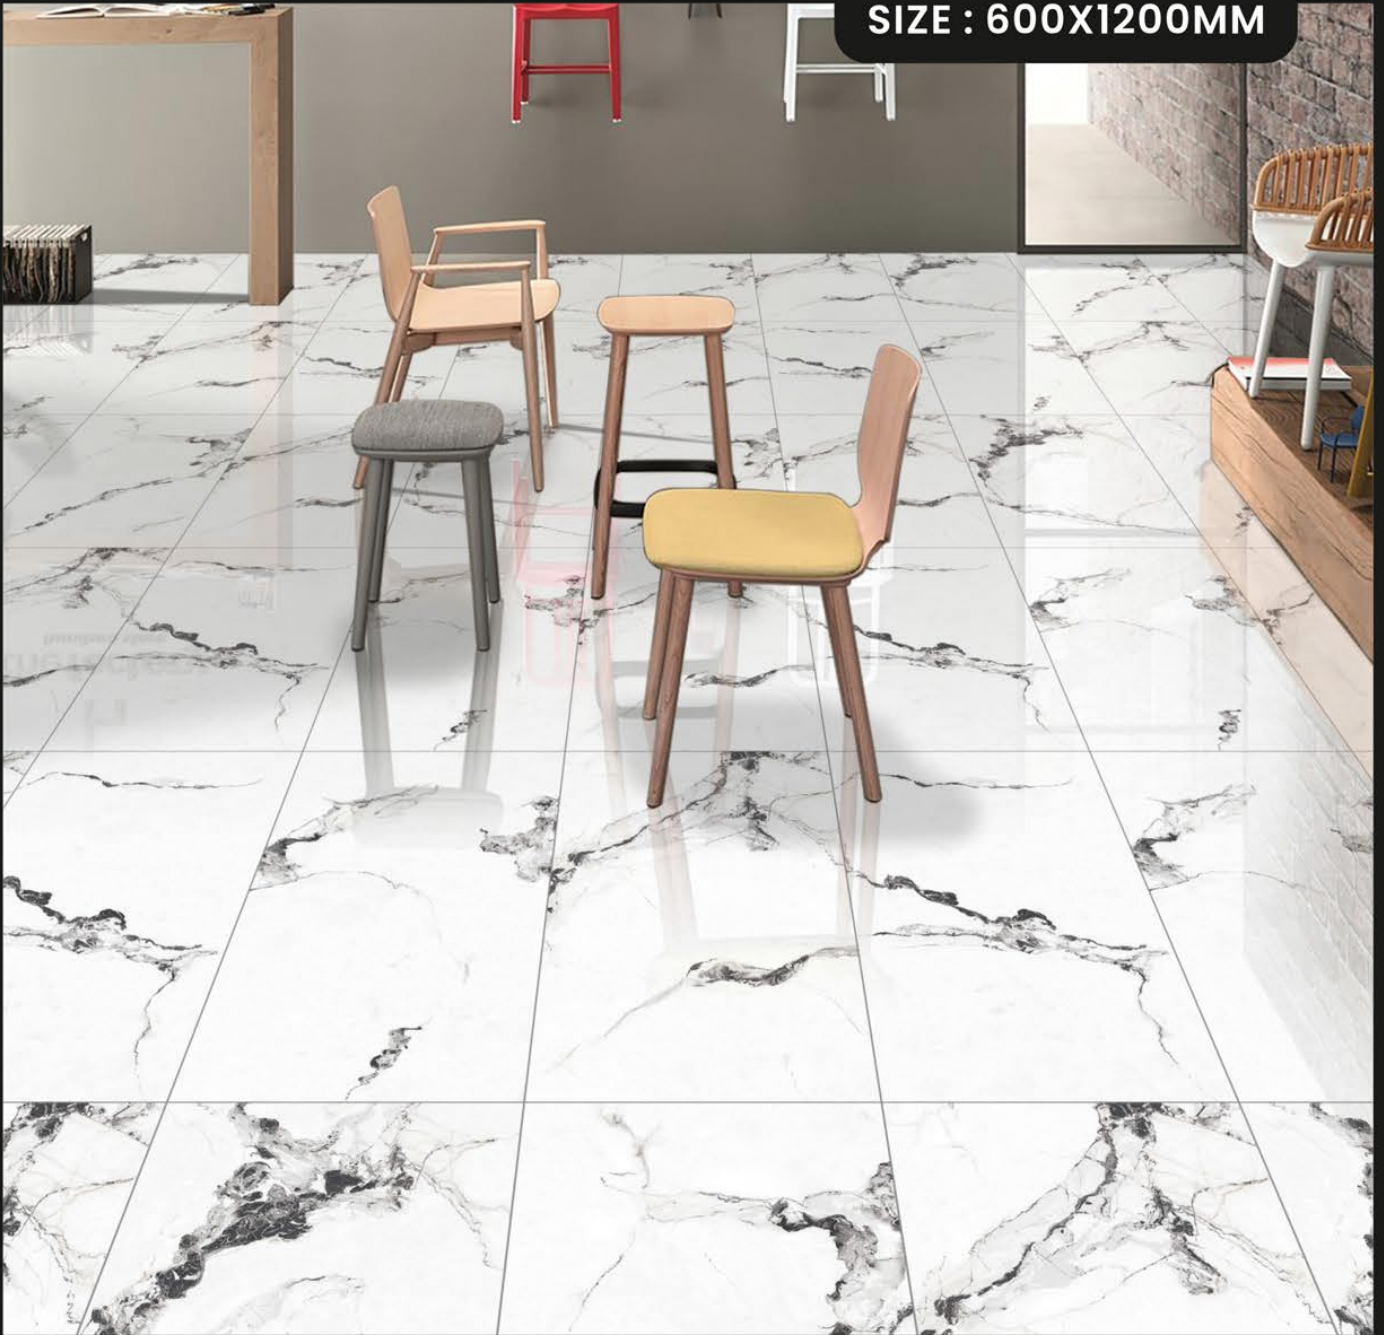

SIZE : 600X1200MM

ITALIANO BLACK

FINISH :
GLOSSY COLLECTION

RANDOM FACES- 05