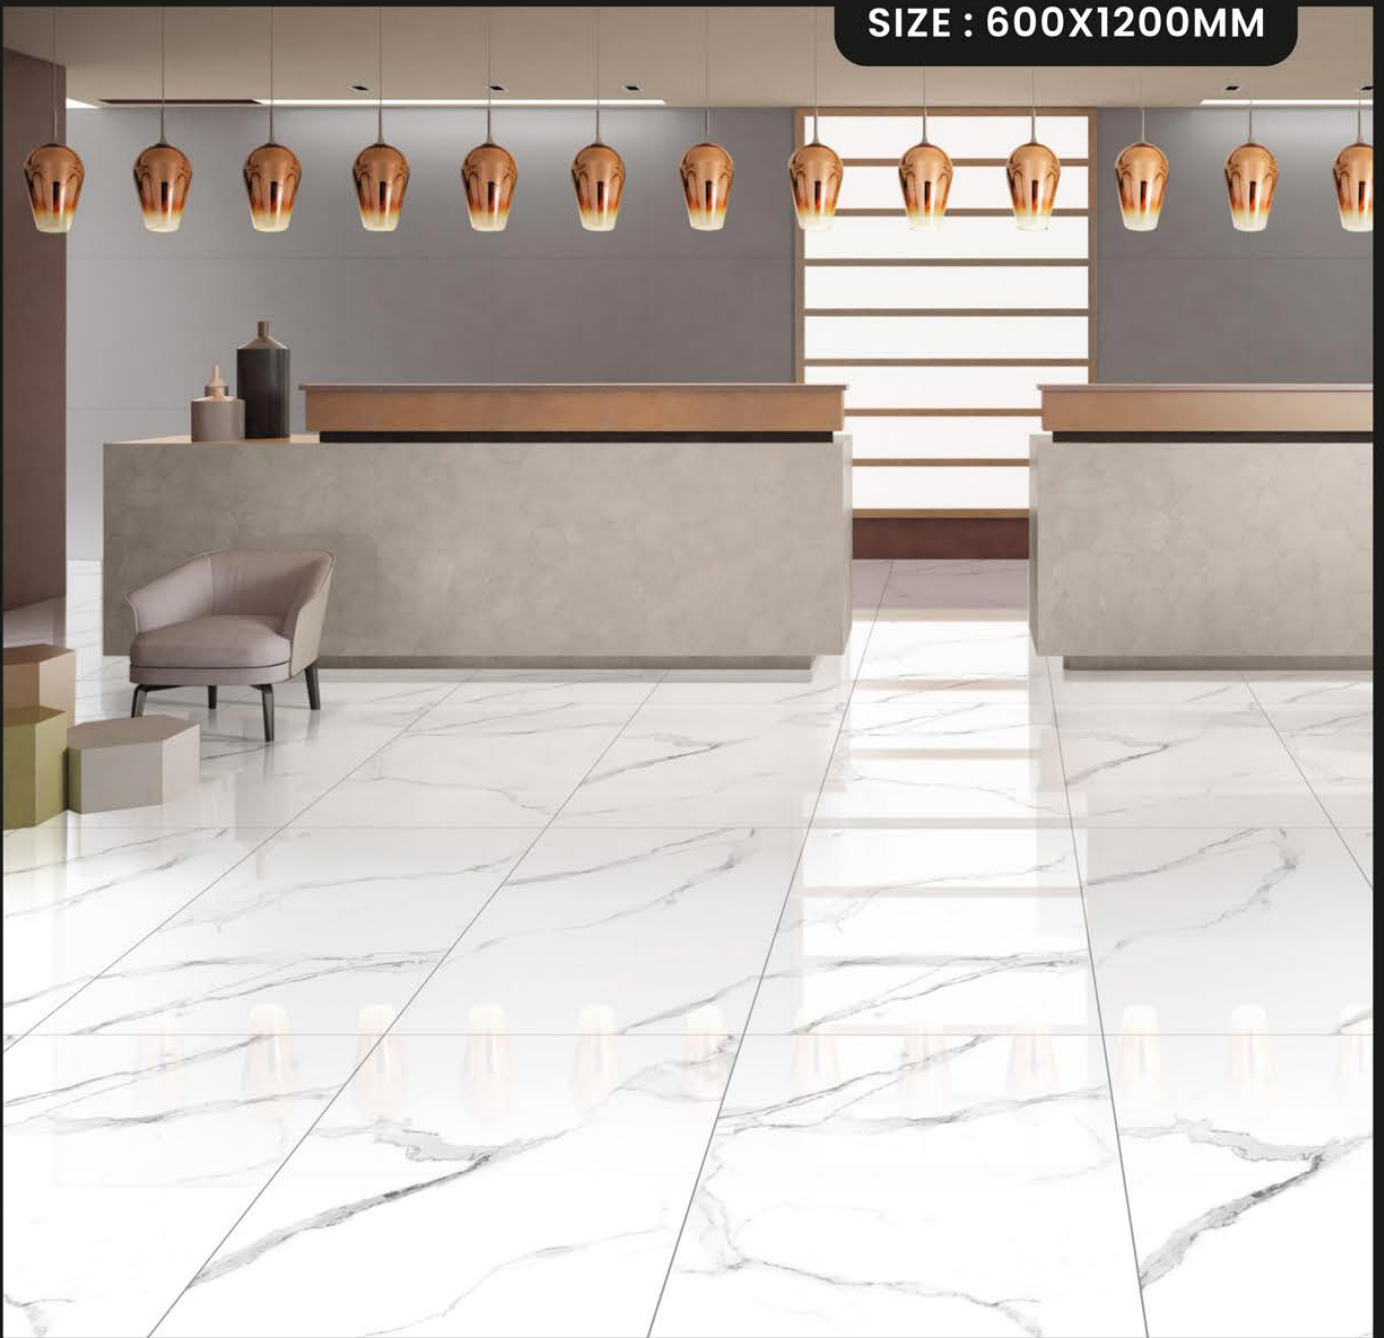

# GLOSSY

COLLECTION

GLOSSY  
600X1200MM

  
High  
Strength

  
Eco  
Friendly

  
Random  
Design

  
Low  
Maintenance

SIZE : 600X1200MM