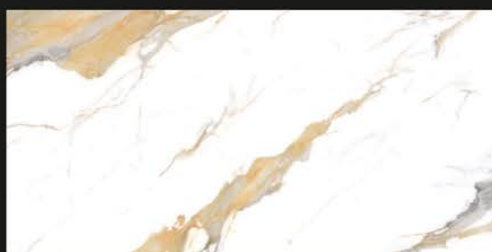

SIZE : 600X1200MM

JACOB PEARL

FINISH :
GLOSSY COLLECTION

RANDOM FACES- 03