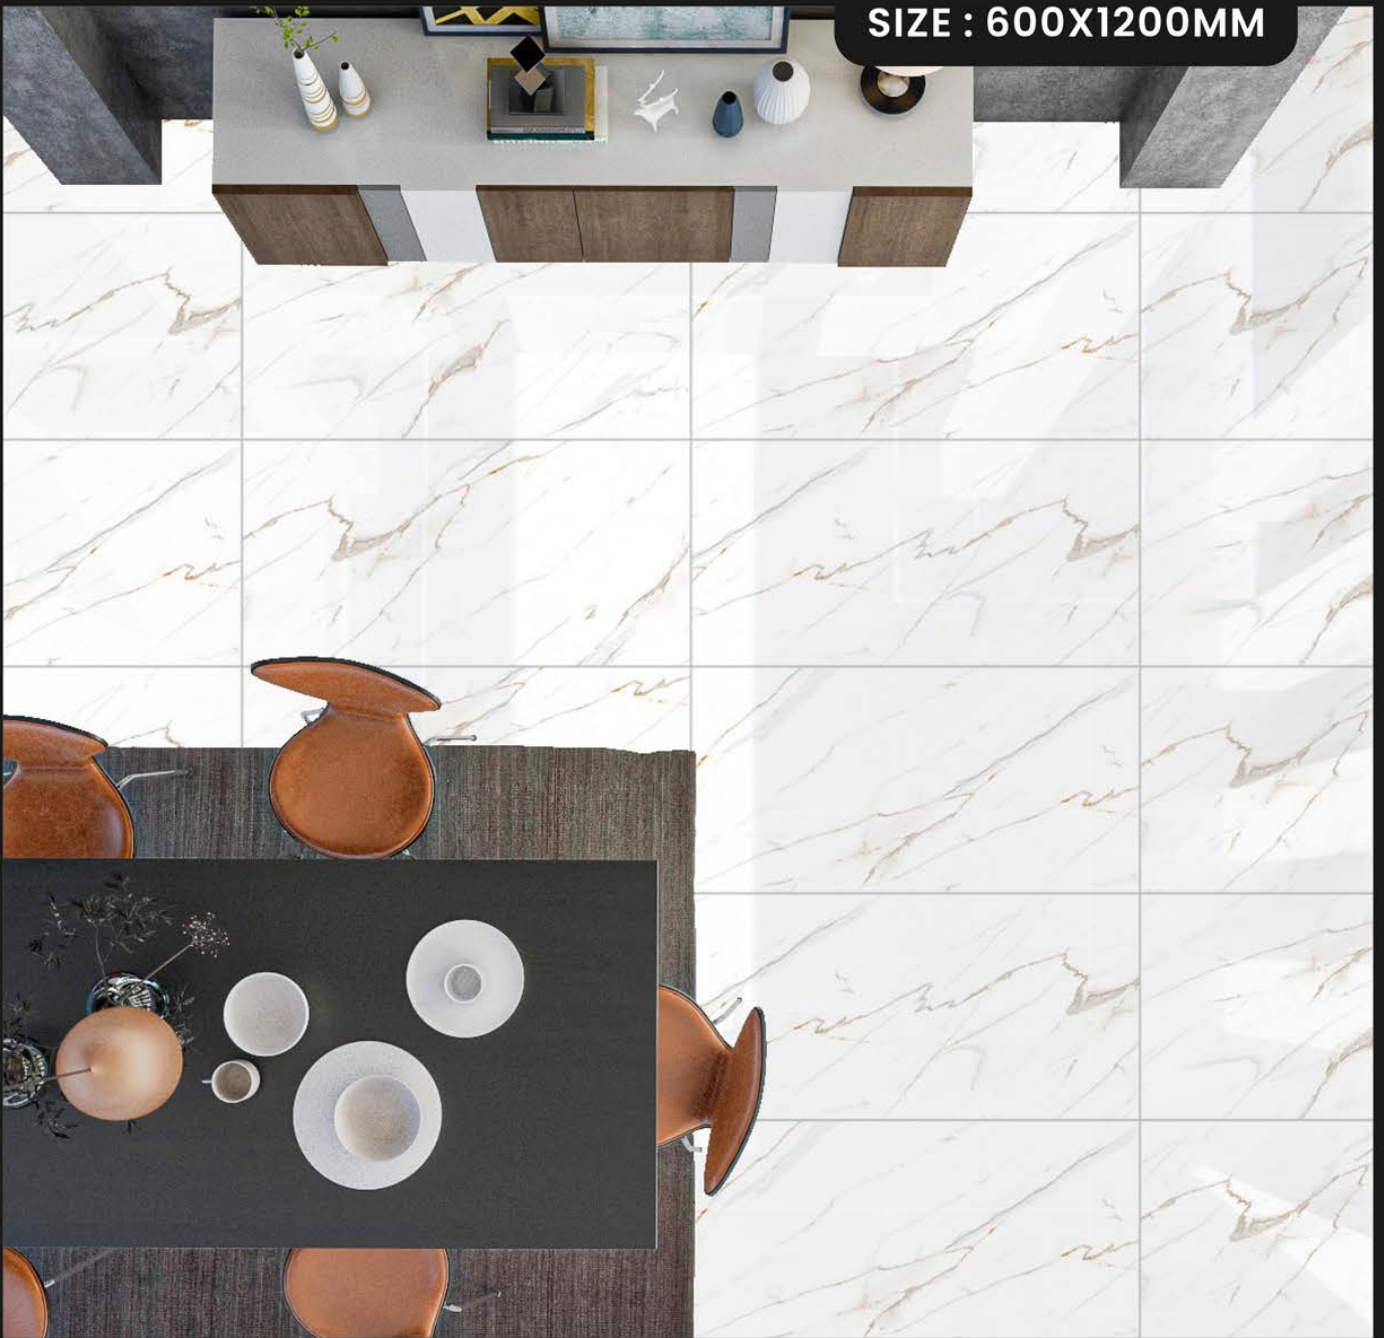

**CARLOS SATVARIO**

**FINISH :  
GLOSSY COLLECTION**

RANDOM FACES- 04

SIZE : 600X1200MM

**ELEGANT GREY**

**FINISH :  
GLOSSY COLLECTION**

RANDOM FACES- 04

SIZE : 600X1200MM