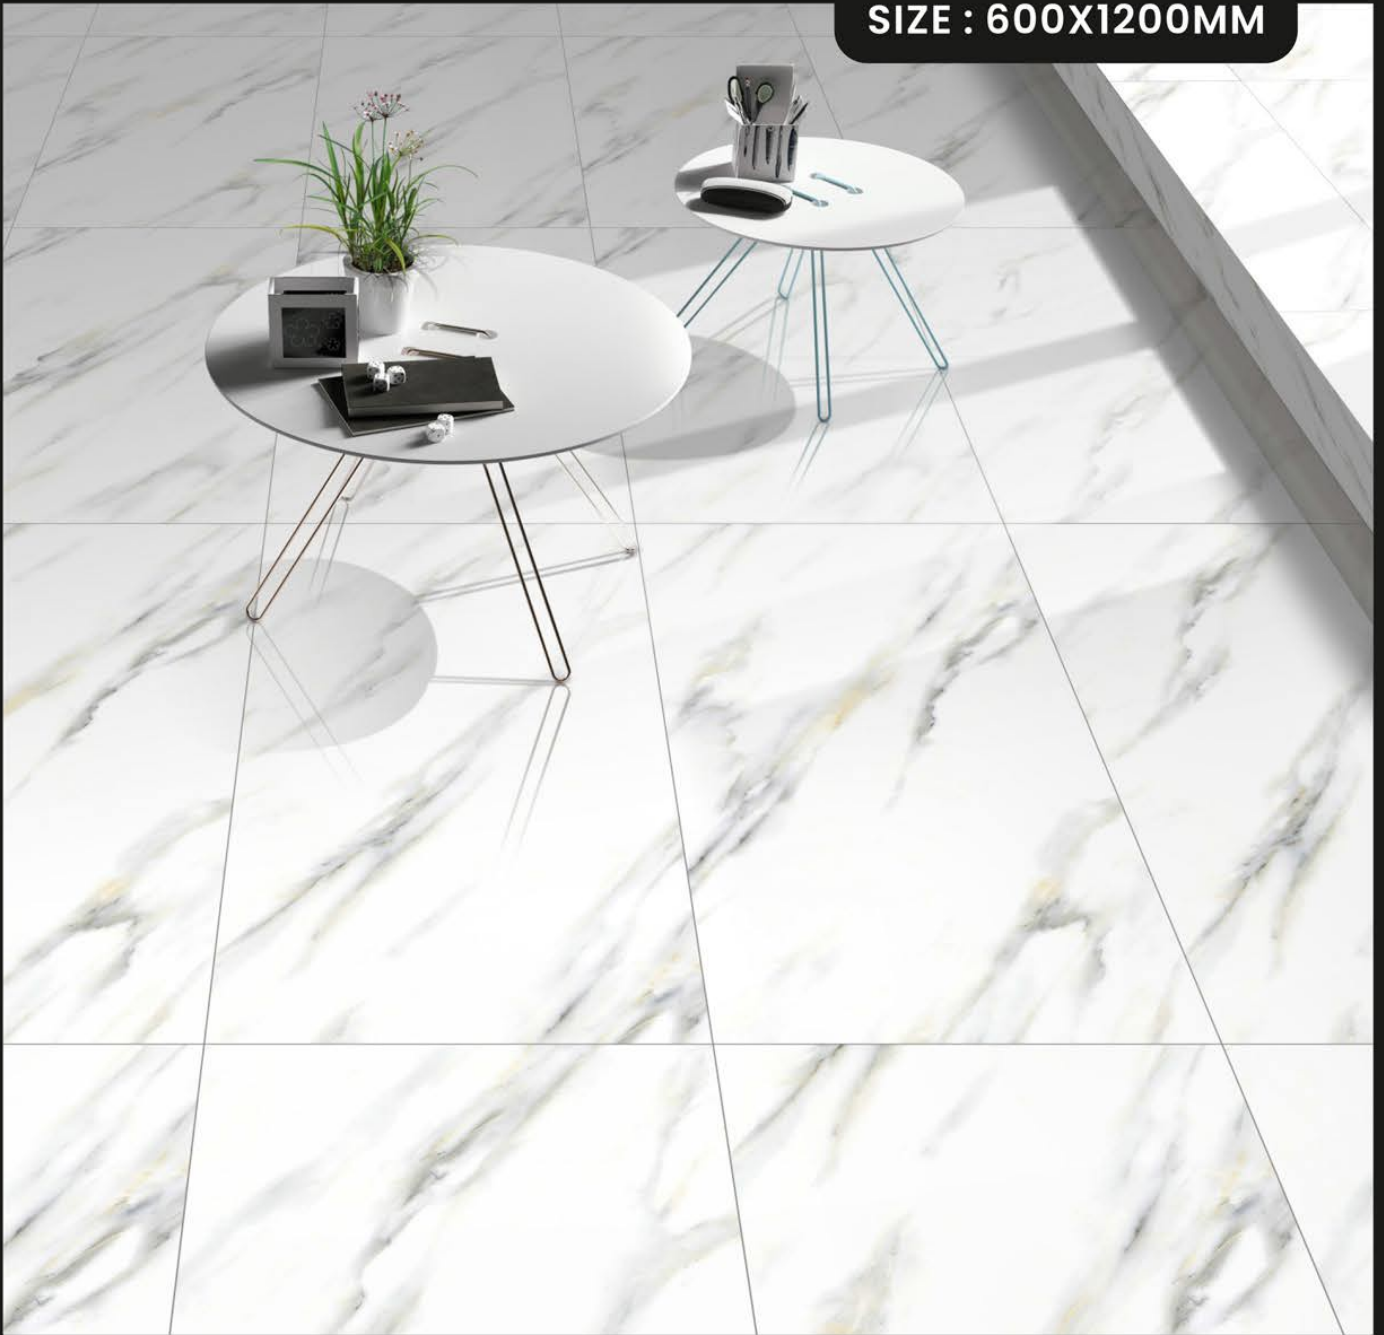

## OCTAVIANO SATVARIO

FINISH :  
GLOSSY COLLECTION

RANDOM FACES- 04

SIZE : 600X1200MM

## **OSWALD SKY**

**FINISH :**  
**GLOSSY COLLECTION**

RANDOM FACES- 04

SIZE : 600X1200MM