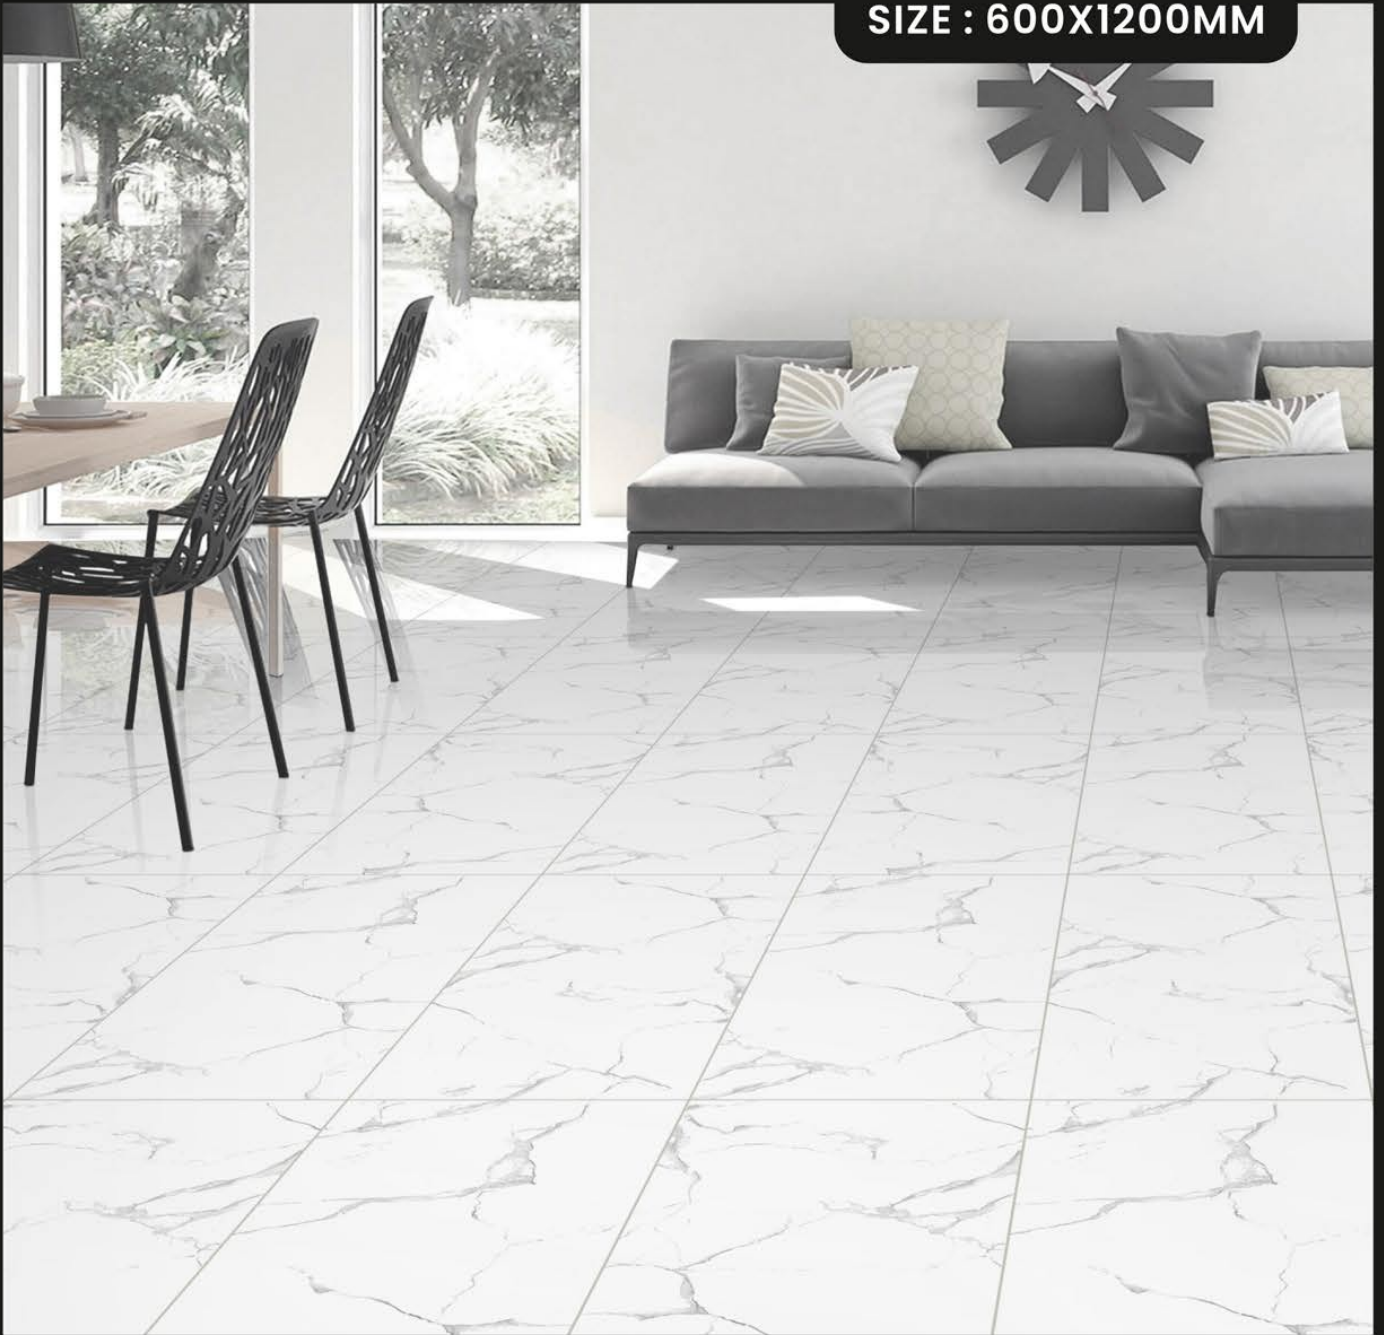

**KAIMAN BLUE**

**FINISH :  
GLOSSY COLLECTION**

RANDOM FACES- 03

SIZE : 600X1200MM

**LIBARTO SATVARIO**

**FINISH :  
GLOSSY COLLECTION**

RANDOM FACES- 04

SIZE : 600X1200MM