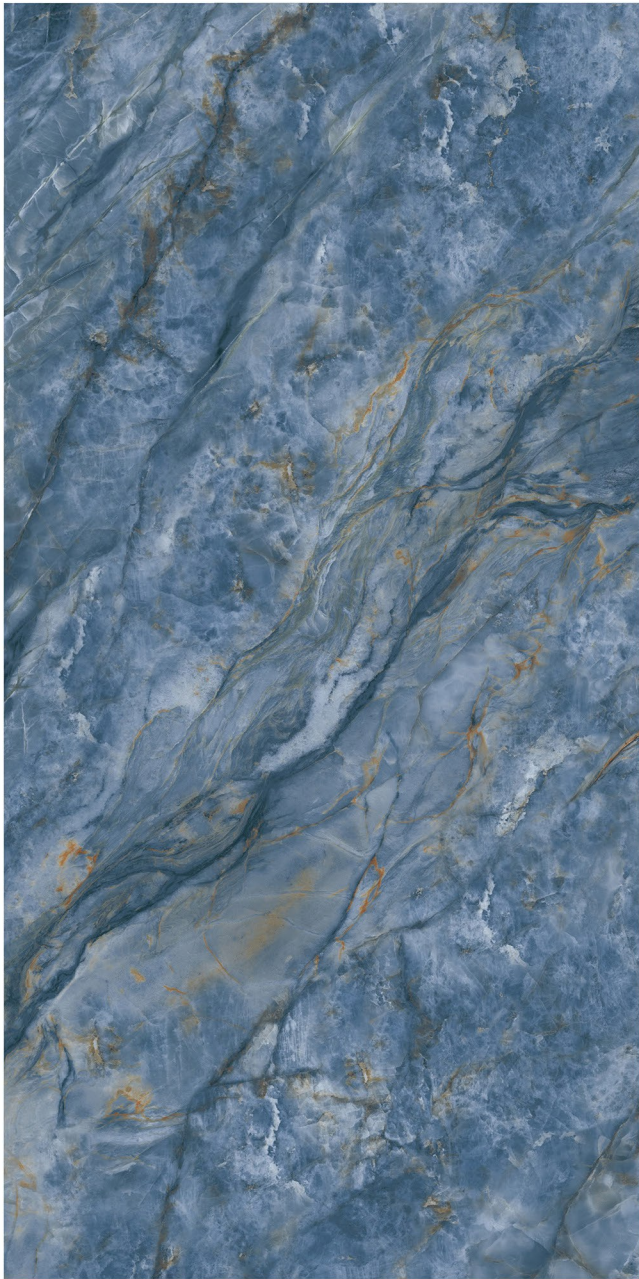

Wall
DUSTIN BLACK
High Gloss
80x160cm

CATEGORY
BLACK PEARL

DUSTIN BLACK

Finish: High Gloss

SIZE 800x1600mm
THICKNESS 9mm
CATEGORY BLACK PEARL

RANDOM 4 FACES

Wall & Floor
DOMUS GREEN
High Gloss
800x1600mm

CATEGORY
EXOTIC