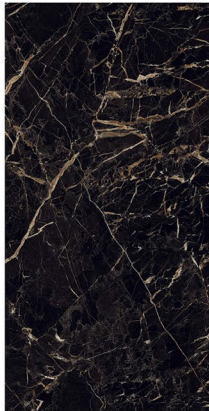

CASTLE GOLD

Finish: High Gloss

SIZE 800x1600mm
THICKNESS 9mm
CATEGORY EXOTIC

RANDOM 4 FACES

Wall & Floor
CASTLE GOLD
High Gloss
80x160cm

CATEGORY
EXOTIC