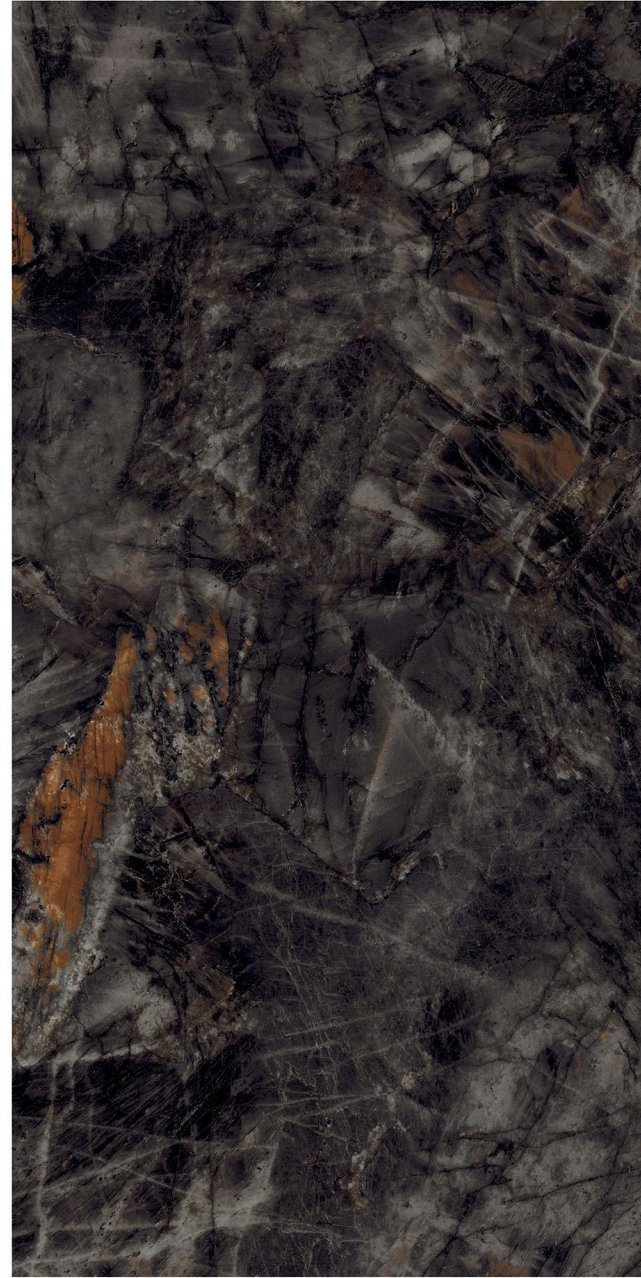

Wall
LABRADORITE NATURAL
High Gloss
800x1600mm

CATEGORY
EXOTIC

LABRADORITE NATURAL

Finish: High Gloss

SIZE 800x1600mm
THICKNESS 9mm
CATEGORY EXOTIC

RANDOM 4 FACES

LABRADORITE LAVA

Finish: High Gloss