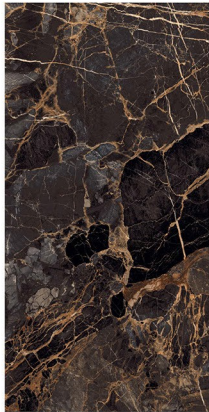

ECLIPSE BLACK

Finish: High Gloss

SIZE 800x1600mm
THICKNESS 9mm
CATEGORY EXOTIC

RANDOM 4 FACES

Wall & Floor
ECLIPSE BLACK
High Gloss
80x160cm

CATEGORY
EXOTIC