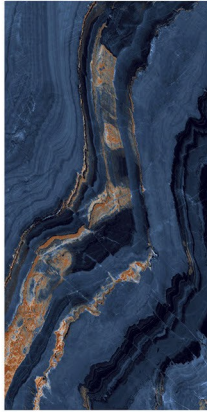

MARMI BLUE

Finish: High Gloss

SIZE 800x1600mm
THICKNESS 9mm
CATEGORY EXOTIC

RANDOM 4 FACES

MARMI BROWN

Finish: High Gloss

SIZE 800x1600mm
THICKNESS 9mm
CATEGORY EXOTIC

RANDOM 4 FACES