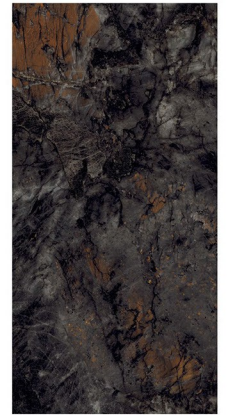

Wall
LABRADORITE NATURAL
High Gloss
800x1600mm

CATEGORY
EXOTIC

LABRADORITE NATURAL

Finish: High Gloss

SIZE 800x1600mm
THICKNESS 9mm
CATEGORY EXOTIC

RANDOM 4 FACES

LABRADORITE LAVA

Finish: High Gloss