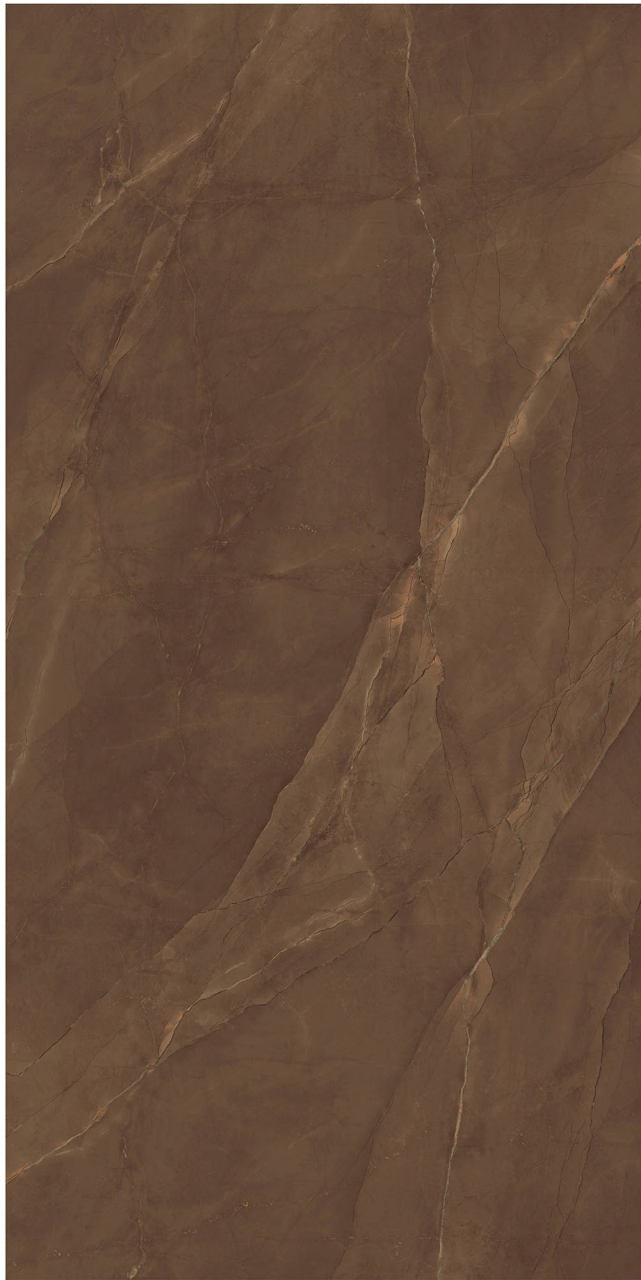

ARMANI BROWN

Finish: High Gloss

SIZE 800x1600mm
THICKNESS 9mm
CATEGORY EXOTIC

RANDOM 4 FACES

Wall & Floor
ARMANI BROWN
High Gloss
80x160cm

CATEGORY
EXOTIC