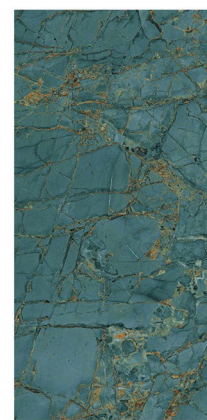

MARMI BROWN

Finish: High Gloss

SIZE 800x1600mm
THICKNESS 9mm
CATEGORY EXOTIC

RANDOM 4 FACES

Wall & Floor
CASTONA AQUA
High Gloss
80x160cm

CATEGORY
EXOTIC

CASTONA AQUA

Finish: High Gloss