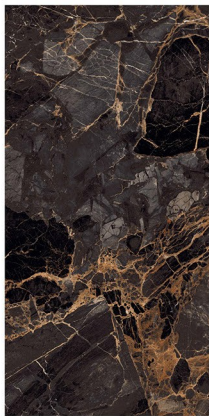

ECLIPSE BLACK

Finish: High Gloss

SIZE 800x1600mm
THICKNESS 9mm
CATEGORY EXOTIC

RANDOM 4 FACES

Wall & Floor
ECLIPSE BLACK
High Gloss
80x160cm

CATEGORY
EXOTIC