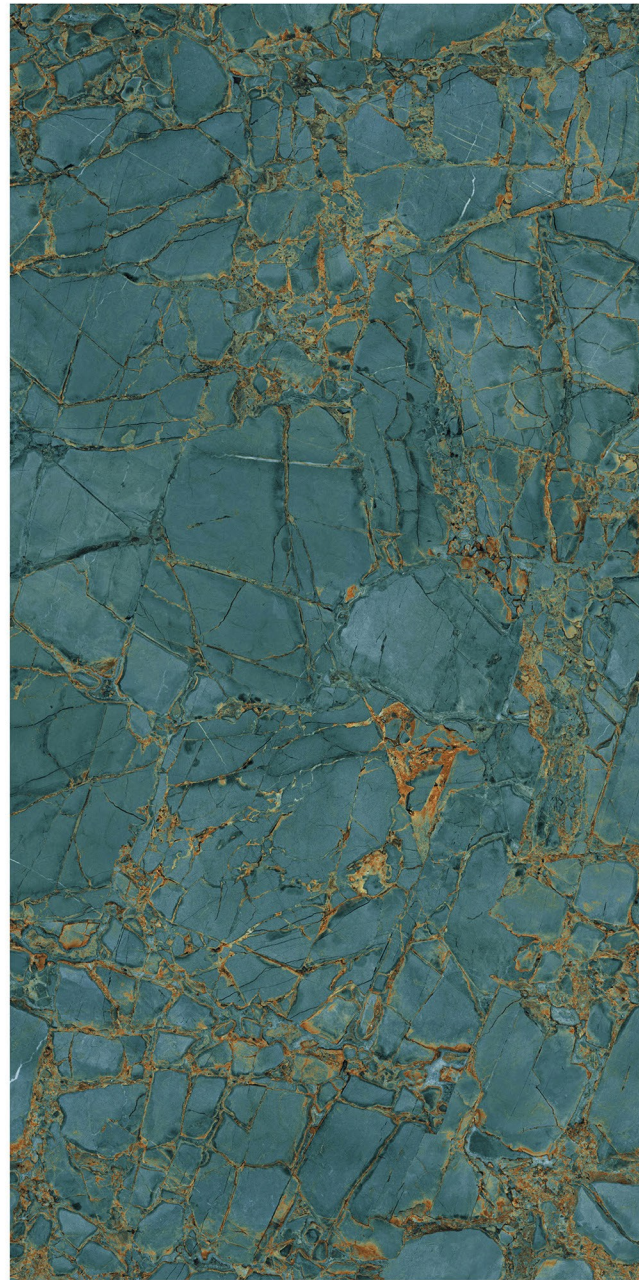

MARMI BROWN

Finish: High Gloss

SIZE 800x1600mm
THICKNESS 9mm
CATEGORY EXOTIC

RANDOM 4 FACES

Wall & Floor
CASTONA AQUA
High Gloss
80x160cm

CATEGORY
EXOTIC

CASTONA AQUA

Finish: High Gloss