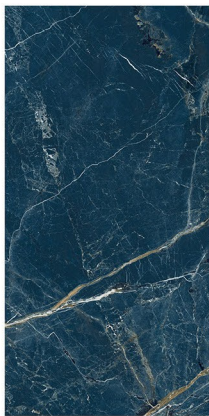

DOLOMITE AZZULE

Finish: High Gloss

SIZE 800x1600mm
THICKNESS 9mm
CATEGORY EXOTIC

RANDOM 4 FACES

Wall & Floor

DOLOMITE AZZULE

High Gloss

80x160cm

CATEGORY

EXOTIC