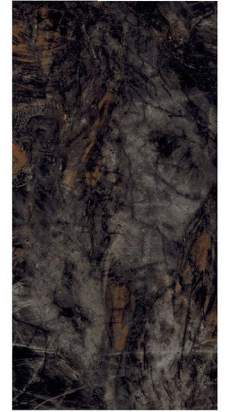

Wall
LABRADORITE NATURAL
High Gloss
800x1600mm

CATEGORY
EXOTIC

LABRADORITE NATURAL

Finish: High Gloss

SIZE 800x1600mm
THICKNESS 9mm
CATEGORY EXOTIC

RANDOM 4 FACES

LABRADORITE LAVA

Finish: High Gloss