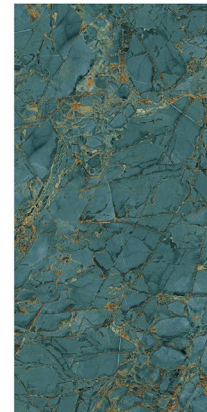

MARMI BROWN

Finish: High Gloss

SIZE 800x1600mm
THICKNESS 9mm
CATEGORY EXOTIC

RANDOM 4 FACES

Wall & Floor
CASTONA AQUA
High Gloss
80x160cm

CATEGORY
EXOTIC

CASTONA AQUA

Finish: High Gloss