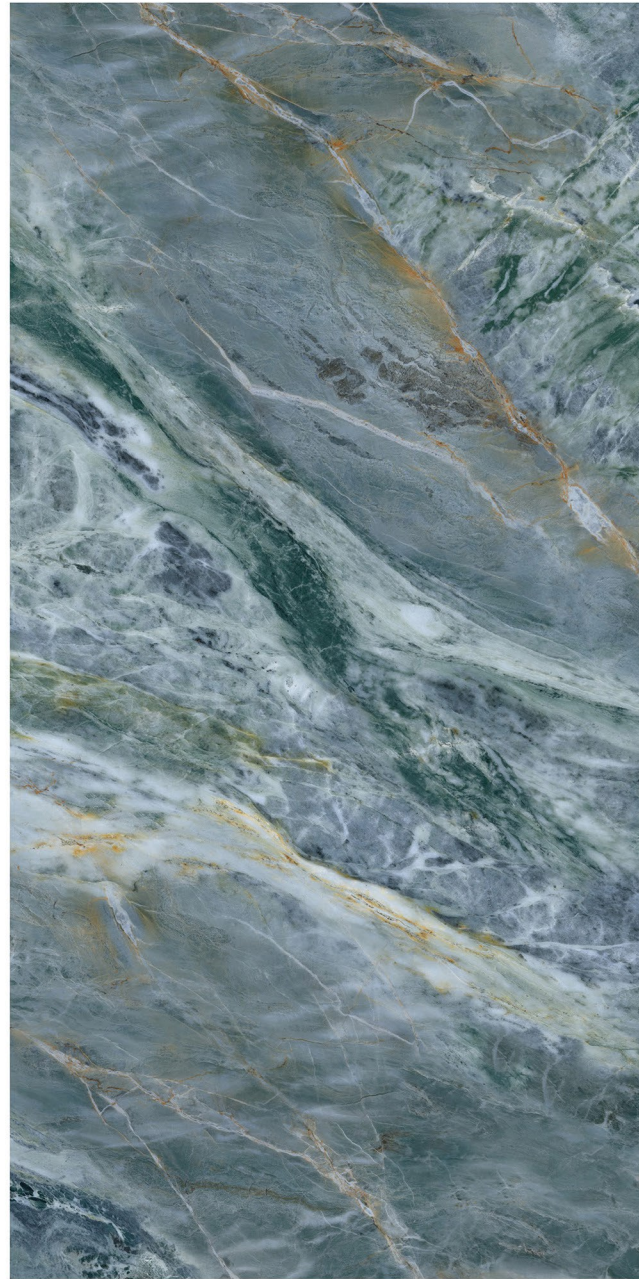

VOLGA BLUE

Finish: High Gloss

SIZE 800x1600mm
THICKNESS 9mm
CATEGORY EXOTIC

RANDOM 4 FACES