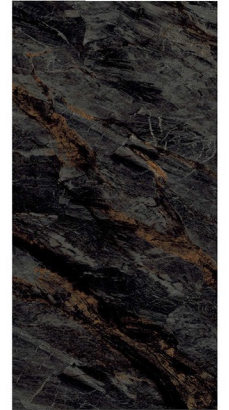

RANDOM 3 FACES

VOYAGE BLACK

Finish: High Gloss

SIZE 800x1600mm
THICKNESS 9mm
CATEGORY: EXOTIC