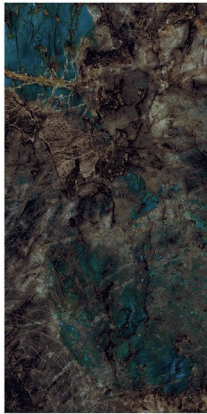

Wall
LABRADORITE NATURAL
High Gloss
800x1600mm

CATEGORY
EXOTIC

LABRADORITE NATURAL

Finish: High Gloss

SIZE 800x1600mm
THICKNESS 9mm
CATEGORY EXOTIC

RANDOM 4 FACES

LABRADORITE LAVA

Finish: High Gloss