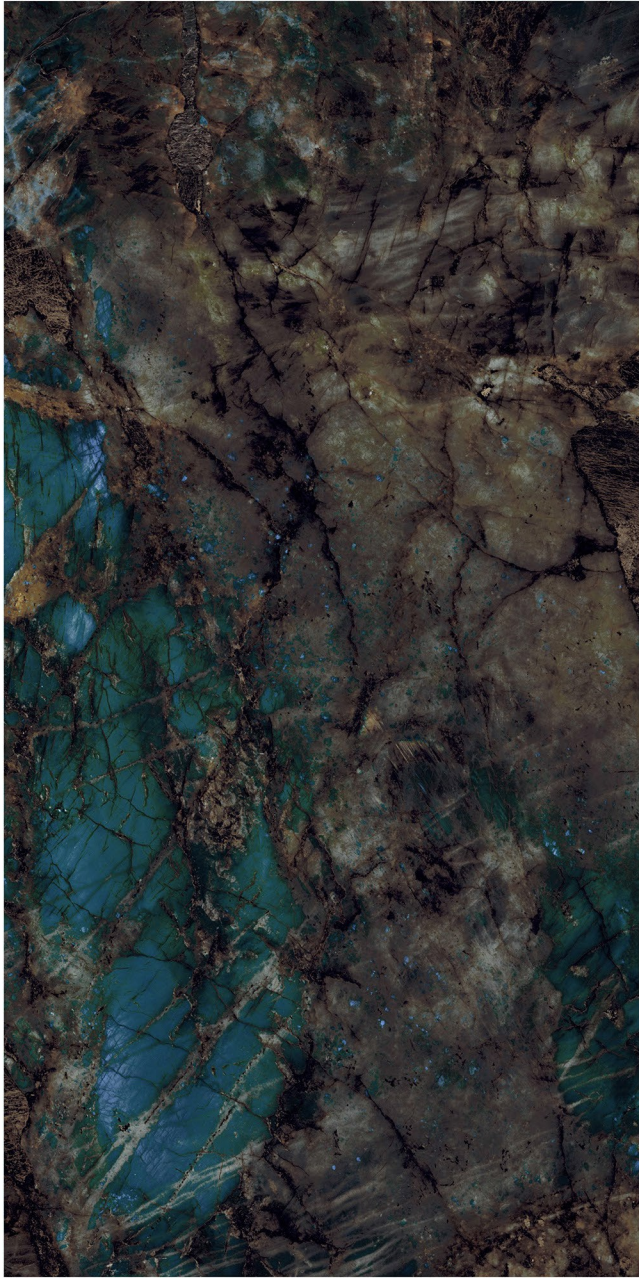

LABRADORITE NATURAL

Finish: High Gloss

SIZE 800x1600mm
THICKNESS 9mm
CATEGORY EXOTIC

RANDOM 4 FACES