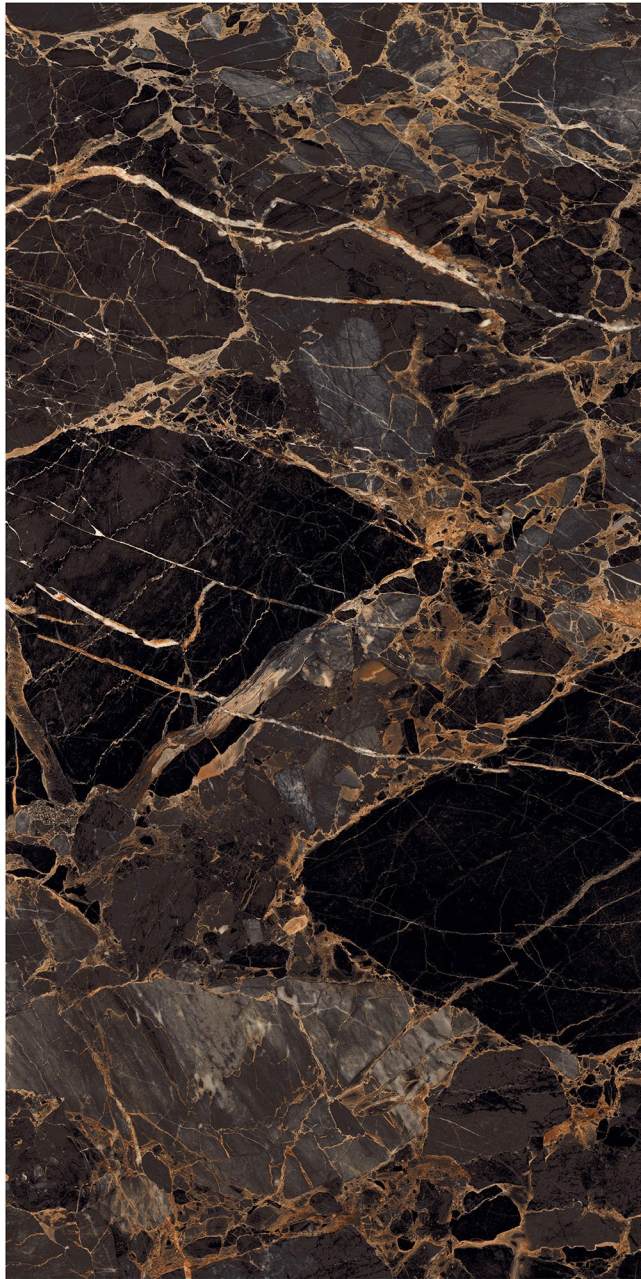

ECLIPSE BLACK

Finish: High Gloss

SIZE 800x1600mm
THICKNESS 9mm
CATEGORY EXOTIC

RANDOM 4 FACES

Wall & Floor
ECLIPSE BLACK
High Gloss
80x160cm

CATEGORY
EXOTIC