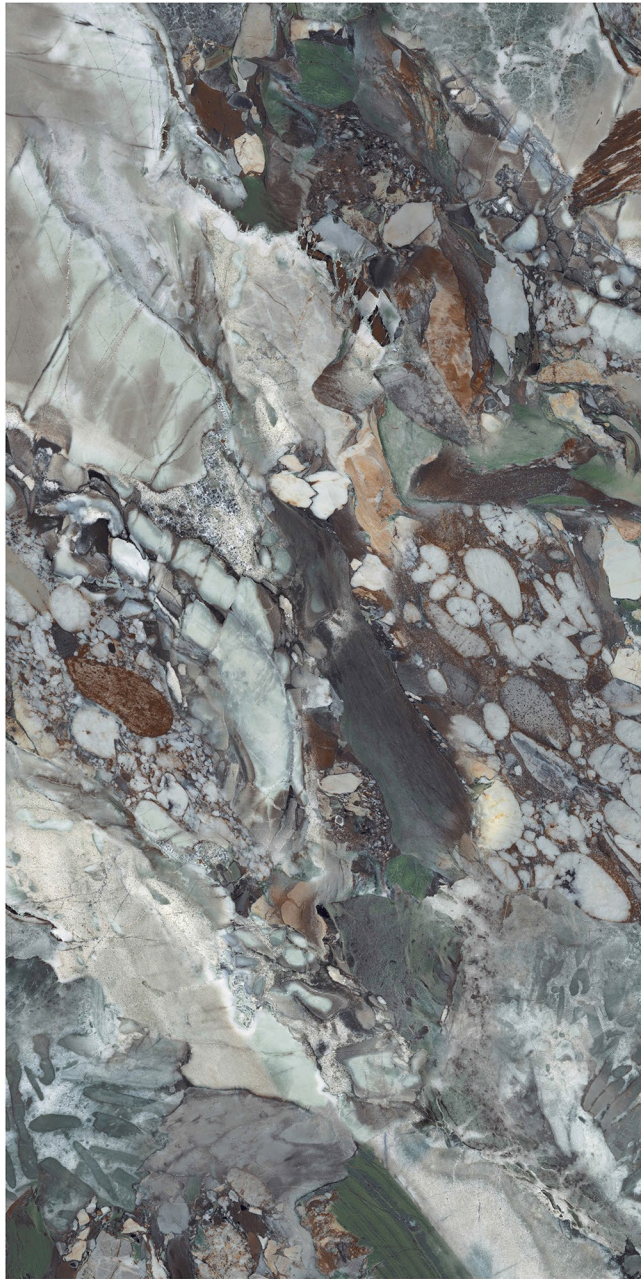

VOYAGE BLUE

Finish: High Gloss

SIZE 800x1600mm
THICKNESS 9mm
CATEGORY: EXOTIC

RANDOM 3 FACES

VOYAGE BLACK

Finish: High Gloss

SIZE 800x1600mm
THICKNESS 9mm
CATEGORY: EXOTIC

ADAGE GREEN