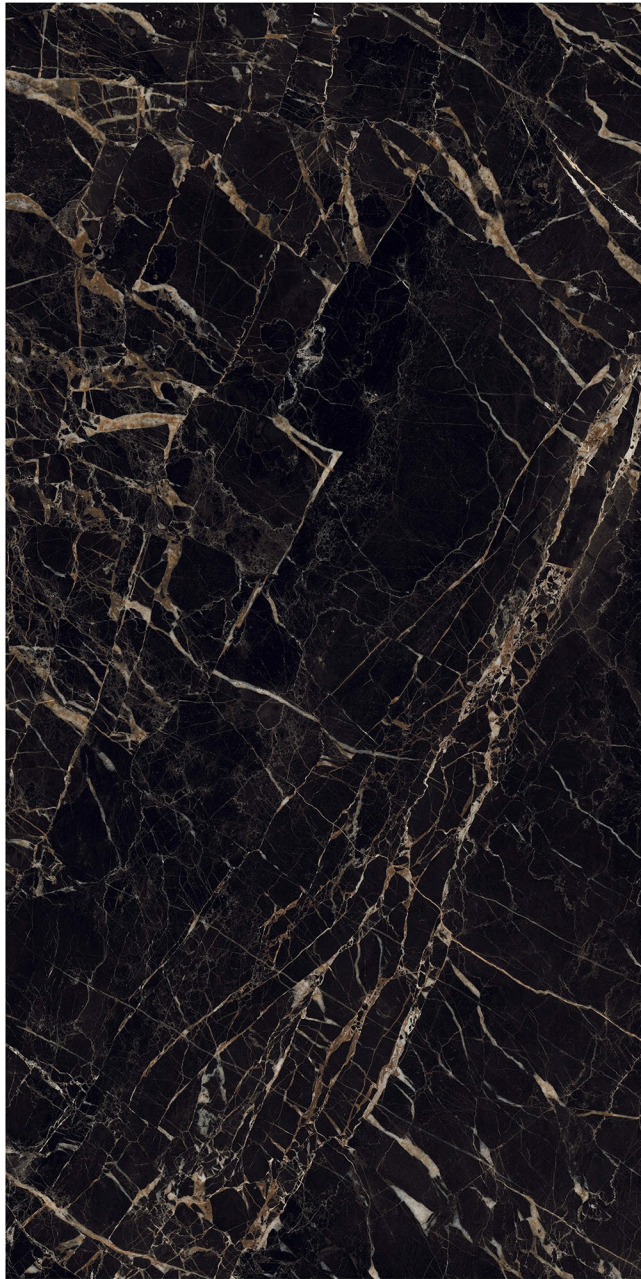

CASTLE GOLD

Finish: High Gloss

SIZE 800x1600mm
THICKNESS 9mm
CATEGORY EXOTIC

RANDOM 4 FACES

Wall & Floor
CASTLE GOLD
High Gloss
80x160cm

CATEGORY
EXOTIC