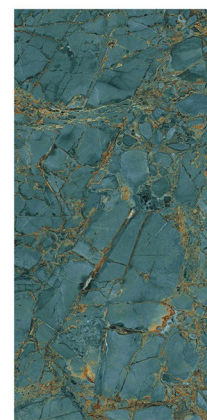

MARMI BROWN

Finish: High Gloss

SIZE 800x1600mm
THICKNESS 9mm
CATEGORY EXOTIC

RANDOM 4 FACES

Wall & Floor
CASTONA AQUA
High Gloss
80x160cm

CATEGORY
EXOTIC

CASTONA AQUA

Finish: High Gloss