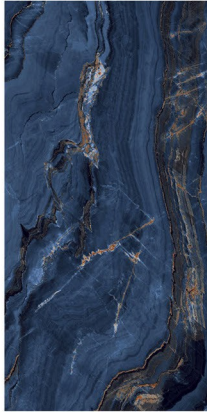

MARMI BLUE

Finish: High Gloss

SIZE 800x1600mm
THICKNESS 9mm
CATEGORY EXOTIC

RANDOM 4 FACES

MARMI BROWN

Finish: High Gloss

SIZE 800x1600mm
THICKNESS 9mm
CATEGORY EXOTIC

RANDOM 4 FACES