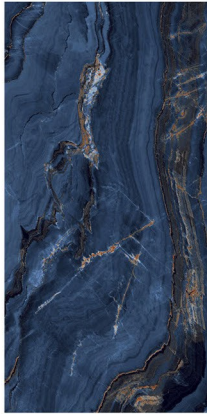

MARMI BLUE

Finish: High Gloss

SIZE 800x1600mm
THICKNESS 9mm
CATEGORY EXOTIC

RANDOM 4 FACES

MARMI BROWN

Finish: High Gloss

SIZE 800x1600mm
THICKNESS 9mm
CATEGORY EXOTIC

RANDOM 4 FACES