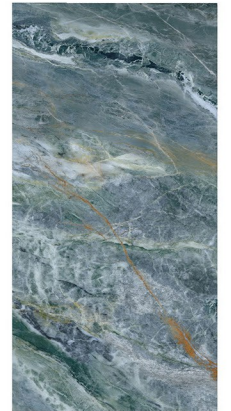

VOLGA BLUE

Finish: High Gloss

SIZE 800x1600mm
THICKNESS 9mm
CATEGORY EXOTIC

RANDOM 4 FACES