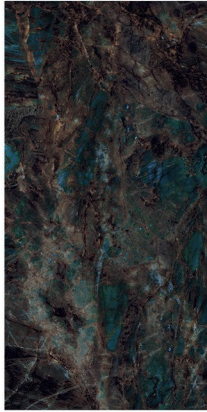

Wall
LABRADORITE NATURAL
High Gloss
800x1600mm

CATEGORY
EXOTIC

LABRADORITE NATURAL

Finish: High Gloss

SIZE 800x1600mm
THICKNESS 9mm
CATEGORY EXOTIC

RANDOM 4 FACES

LABRADORITE LAVA

Finish: High Gloss