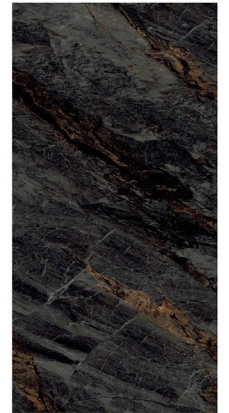

RANDOM 3 FACES

VOYAGE BLACK

Finish: High Gloss

SIZE 800x1600mm
THICKNESS 9mm
CATEGORY: EXOTIC