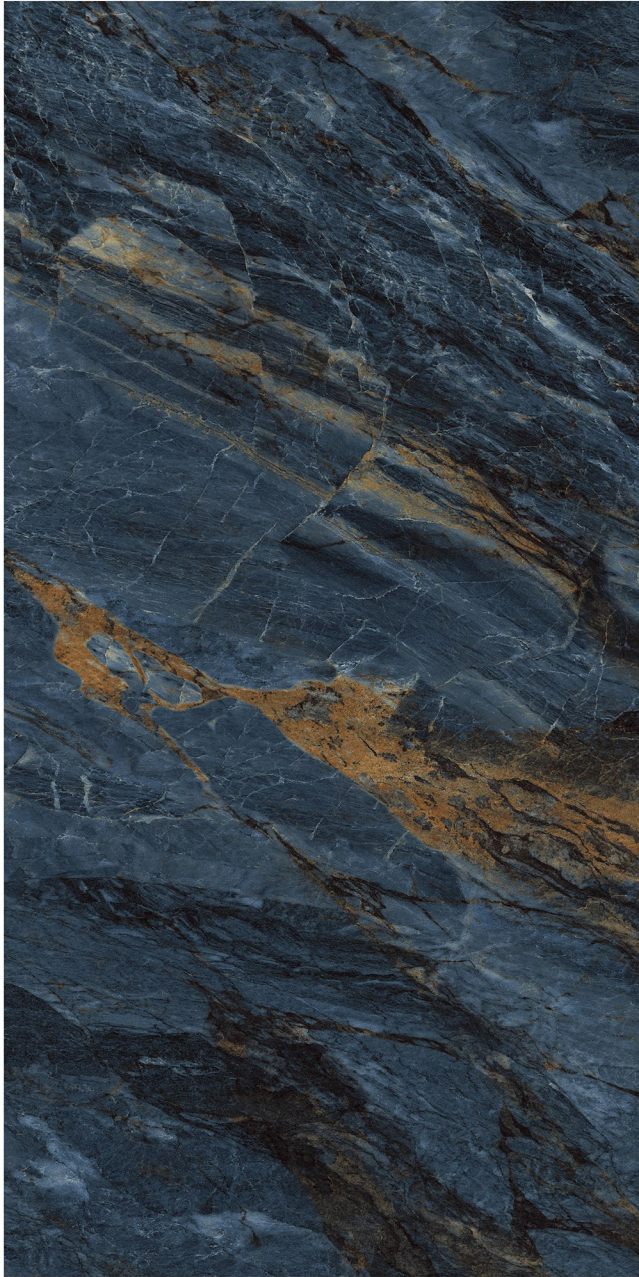

Wall & Floor
VOYAGE BROWN
High Gloss
80x160cm

CATEGORY
EXOTIC

RANDOM 3 FACES

VOYAGE BROWN

Finish: High Gloss

SIZE 800x1600mm
THICKNESS 9mm
CATEGORY EXOTIC

Wall & Floor
VOYAGE BLUE
High Gloss
800x1600mm

RANDOM 3 FACES