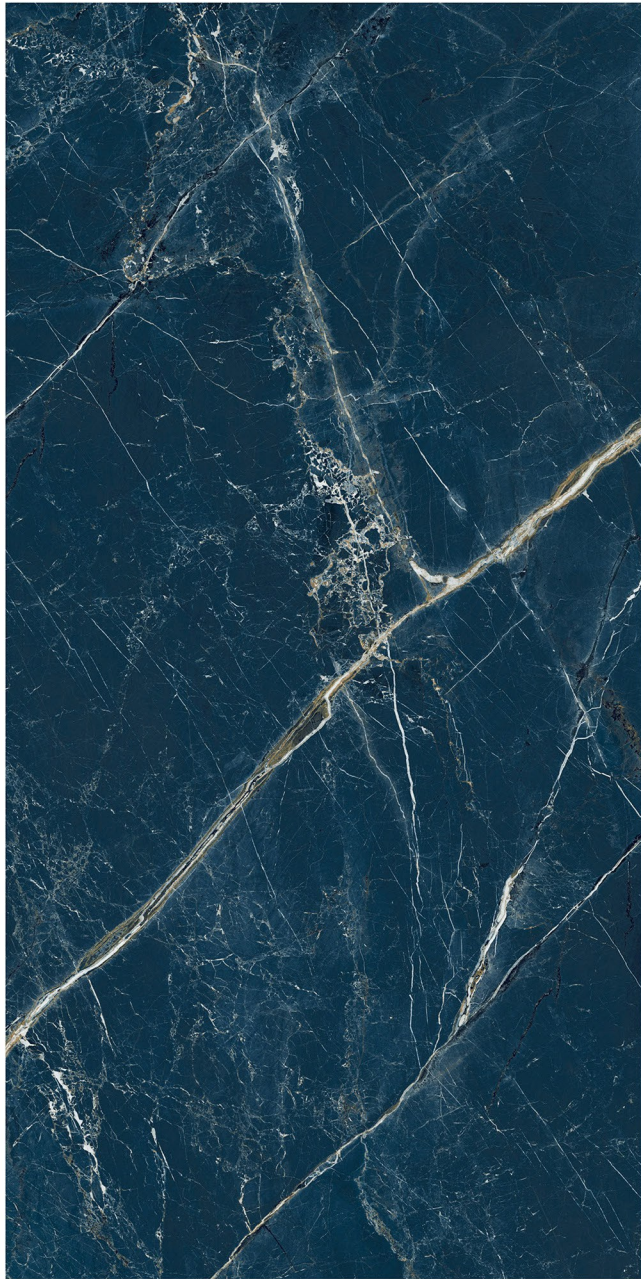

DOLOMITE AZZULE

Finish: High Gloss

SIZE 800x1600mm
THICKNESS 9mm
CATEGORY EXOTIC

RANDOM 4 FACES

Wall & Floor

DOLOMITE AZZULE

High Gloss

80x160cm

CATEGORY

EXOTIC