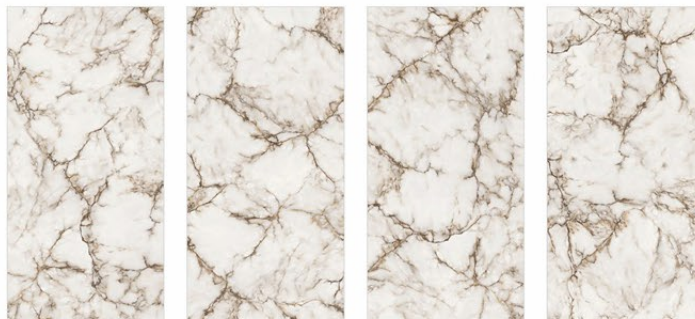

HEAT RESISTANT

FIRE RESISTANT

NON-SLIP

DIMENSIONAL STABILITY

ECOLOGICAL

RANDOM 4 FACES

SIZE  
800x1600mm

FINISH  
Carving