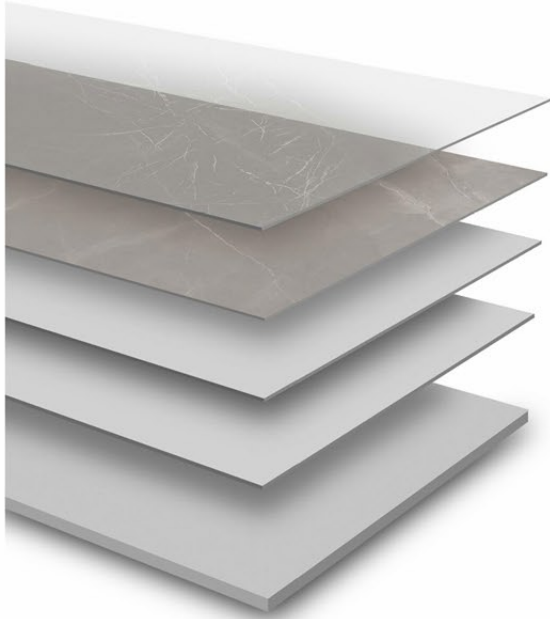

TECHNICALLY SUPERIOR
SURFACES FOR
EFFORTLESS LIVING

GLAZED VITRIFIED TILES

TILE BODY

The finest quality raw materials make up the resilient and robust tile body of tiles. The raw materials are ethically sourced and sustainably processed.

ENGOBE LAYER

A highly opacious, fusible, and permeable engobe layer makes the second layer of the tiles of The layer makes the tiles highly resistant to water absorption for longevity.

GLAZE LAYER

A high-quality glaze coating is added to the engobe layer of the tiles giving the tile properties of texture and shine and making them ready for design and color.

HIGH PIGMENT DIGITAL PRINTING INK

The surfaces get their unique and versatile properties of the design, color, and more in this stage where digital printing is done on the glaze with high pigment ink for excellent results.

ABRASION-RESISTANT GLAZE LAYER

The most exceptional aspect of is their high abrasion-resistant glaze layer which protects the tile's aesthetics, and properties and enhances the functionality of the tiles to a greater extent.