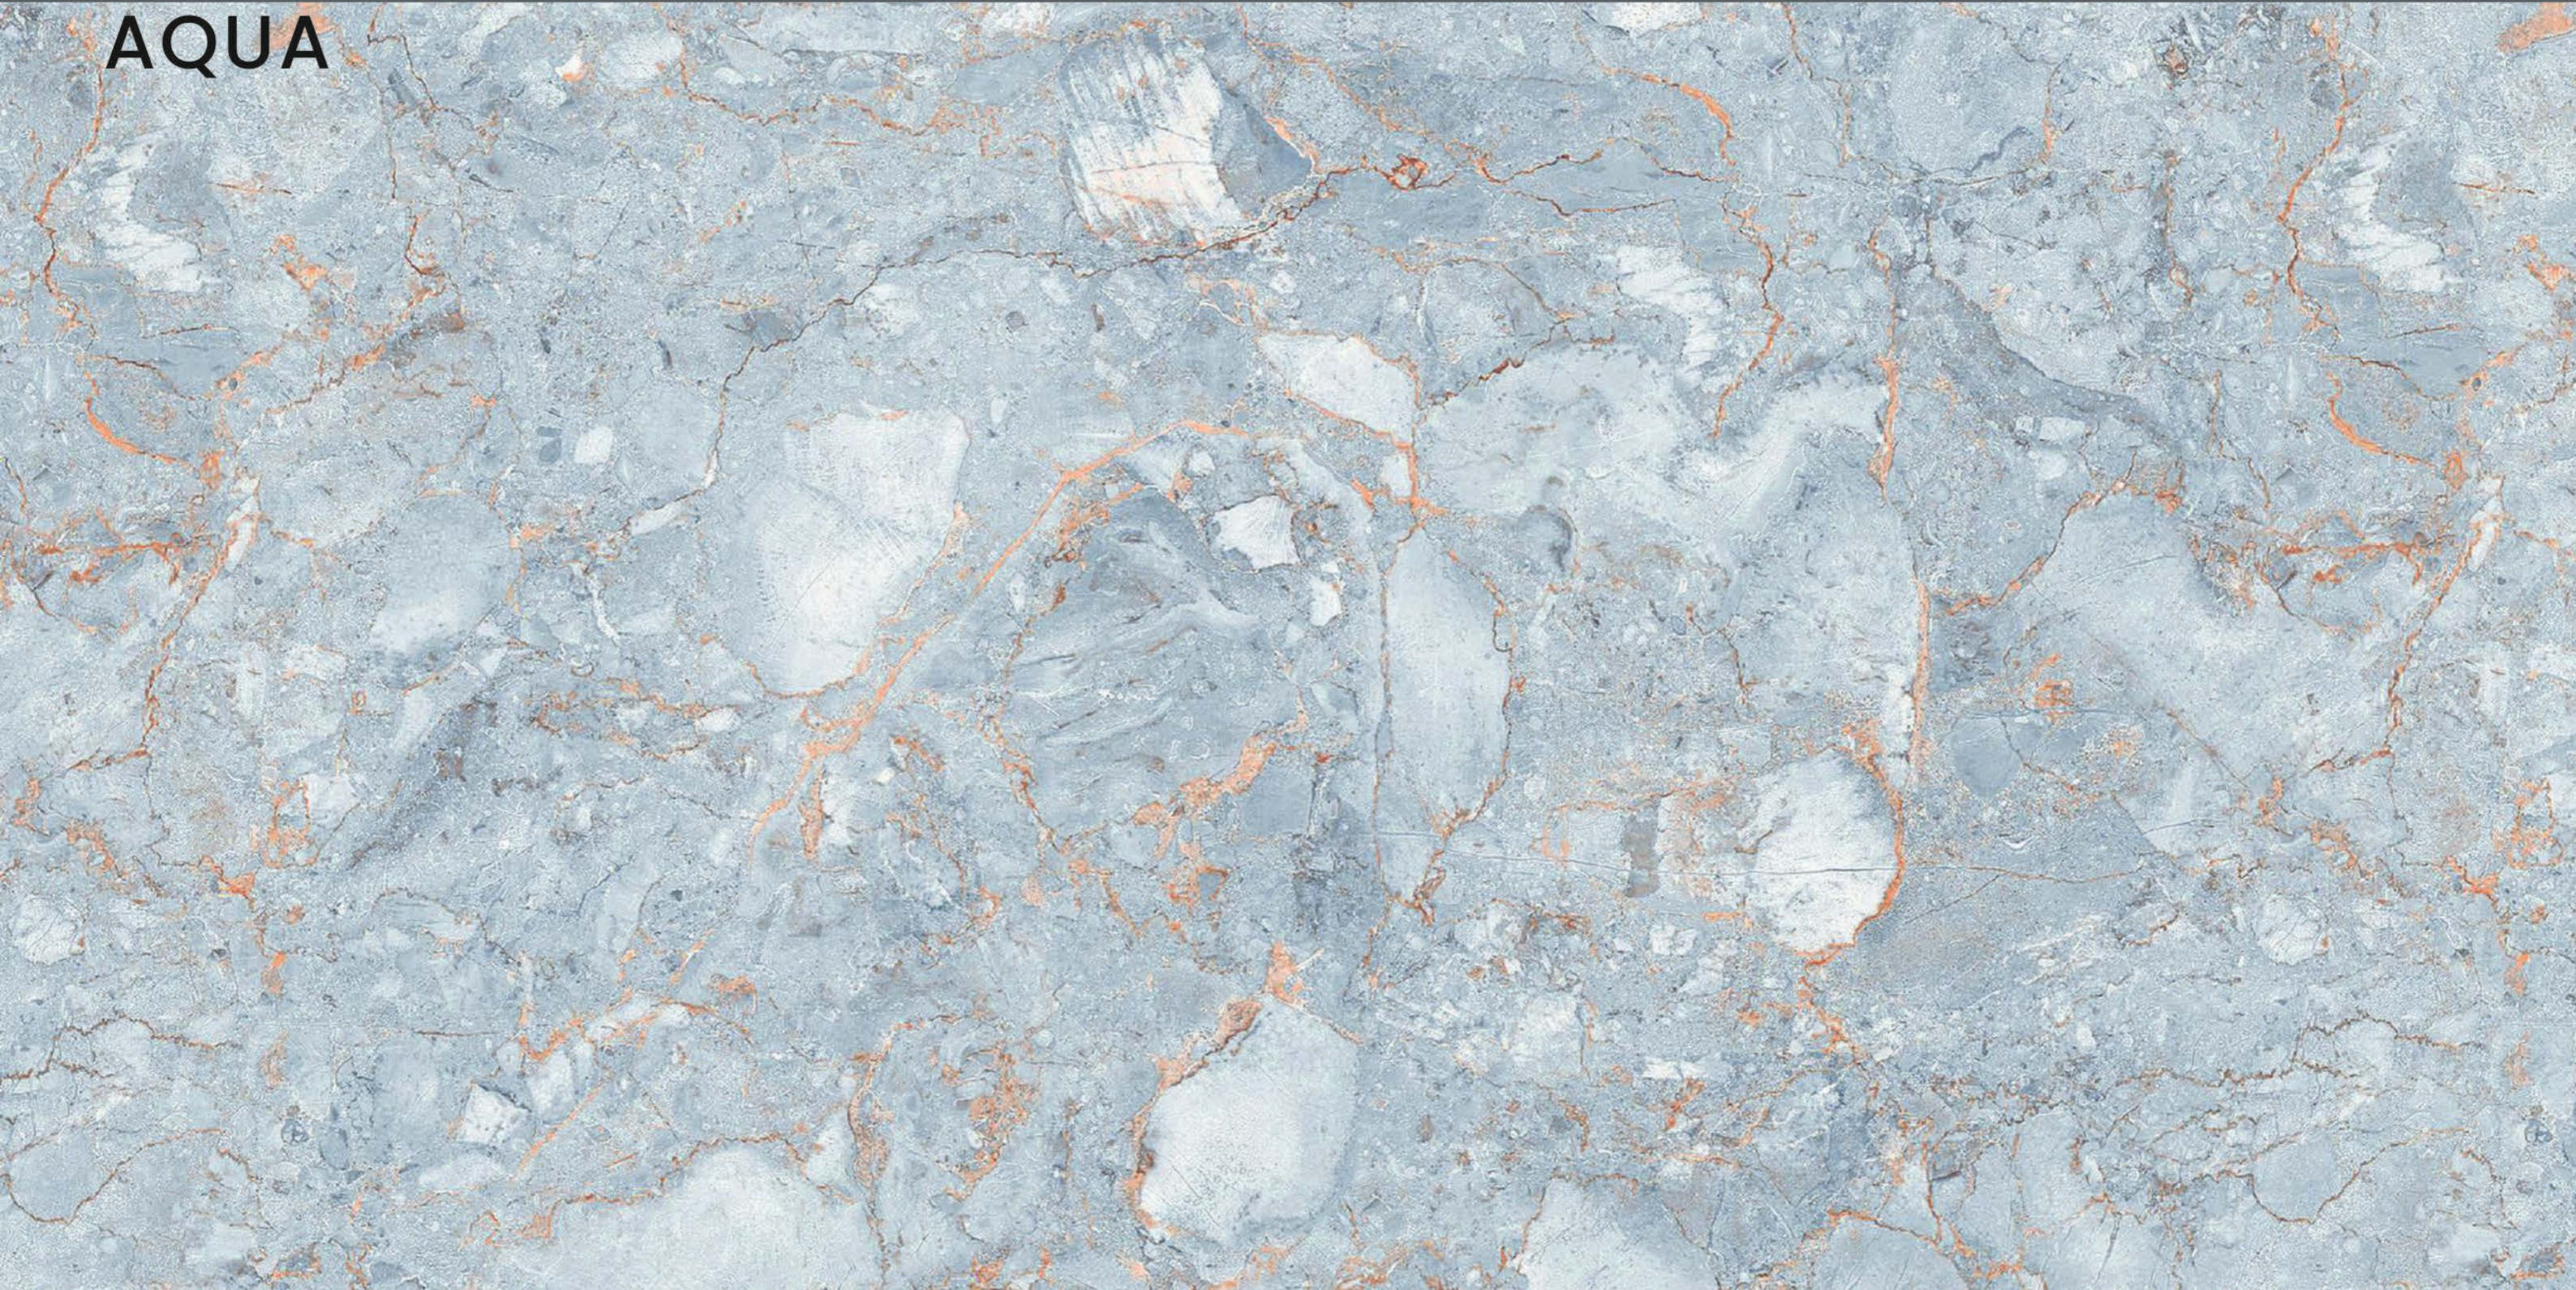

1026

AQUA

1026  
AQUA

SIZE  
600x  
1200MM

Series  
GLOSSY

Random  
03

1026 AQUA

**1026  
GREEN**