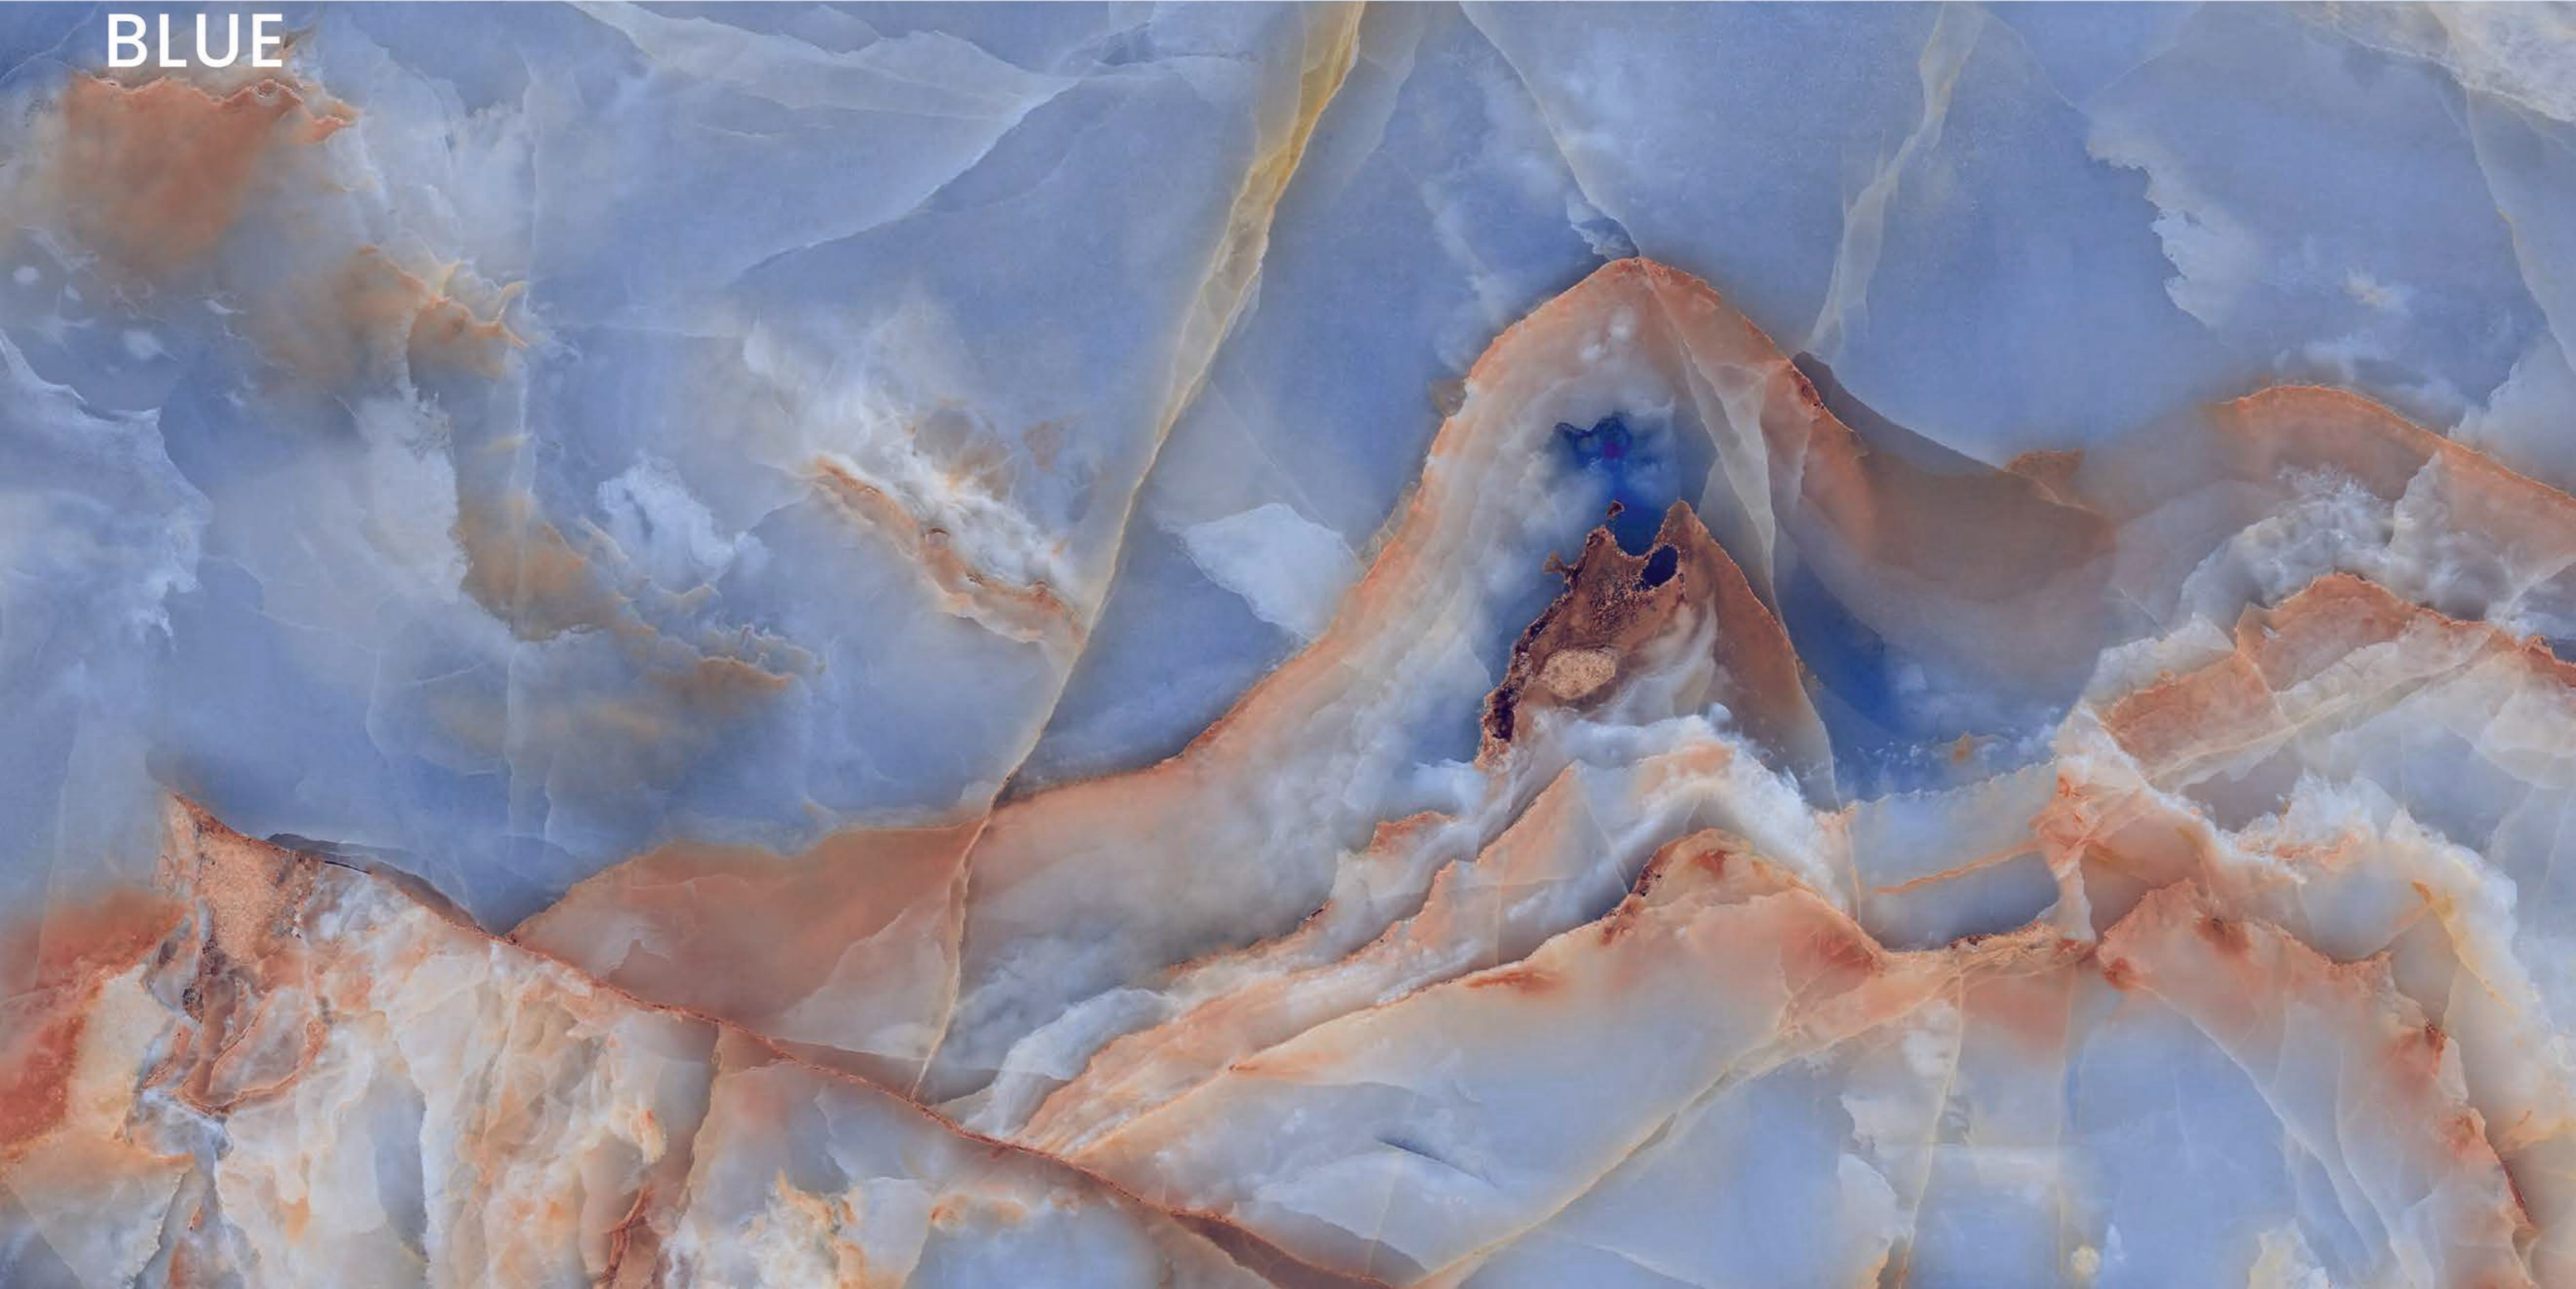

1042

BLUE

**1042  
BLUE**

SIZE  
600x  
1200MM

Series  
GLOSSY

Random  
05

1042

NATURAL