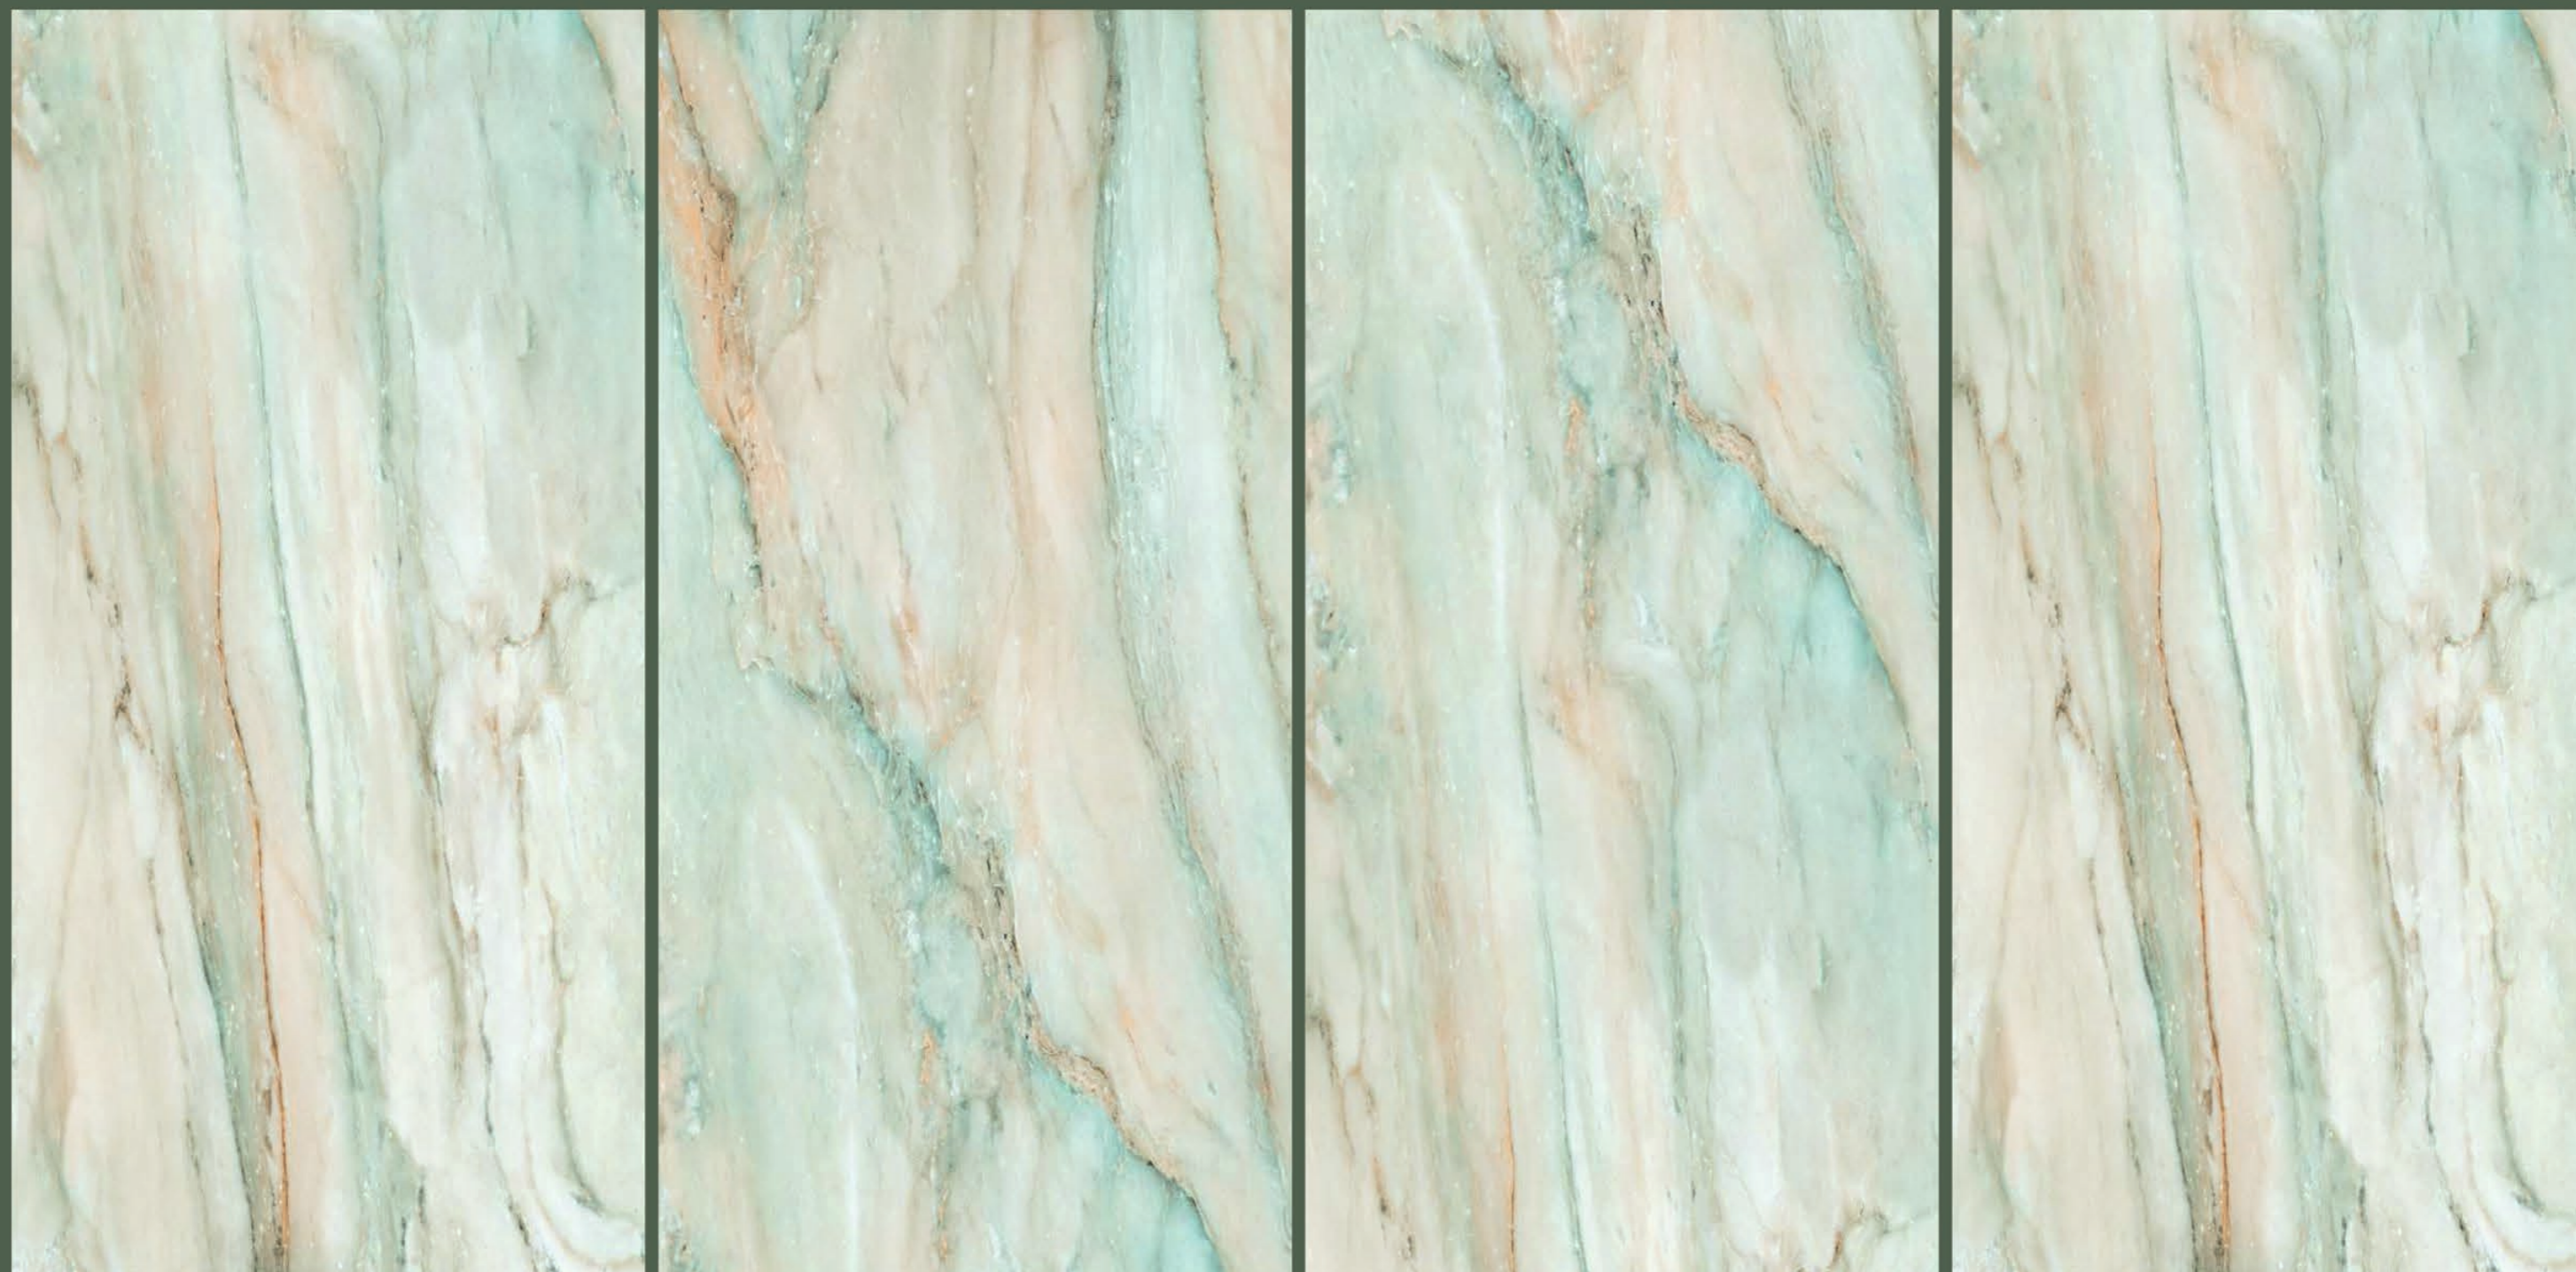

1042

BLUE

**1042  
BLUE**

SIZE  
600x  
1200MM

Series  
GLOSSY

Random  
05

1042

NATURAL