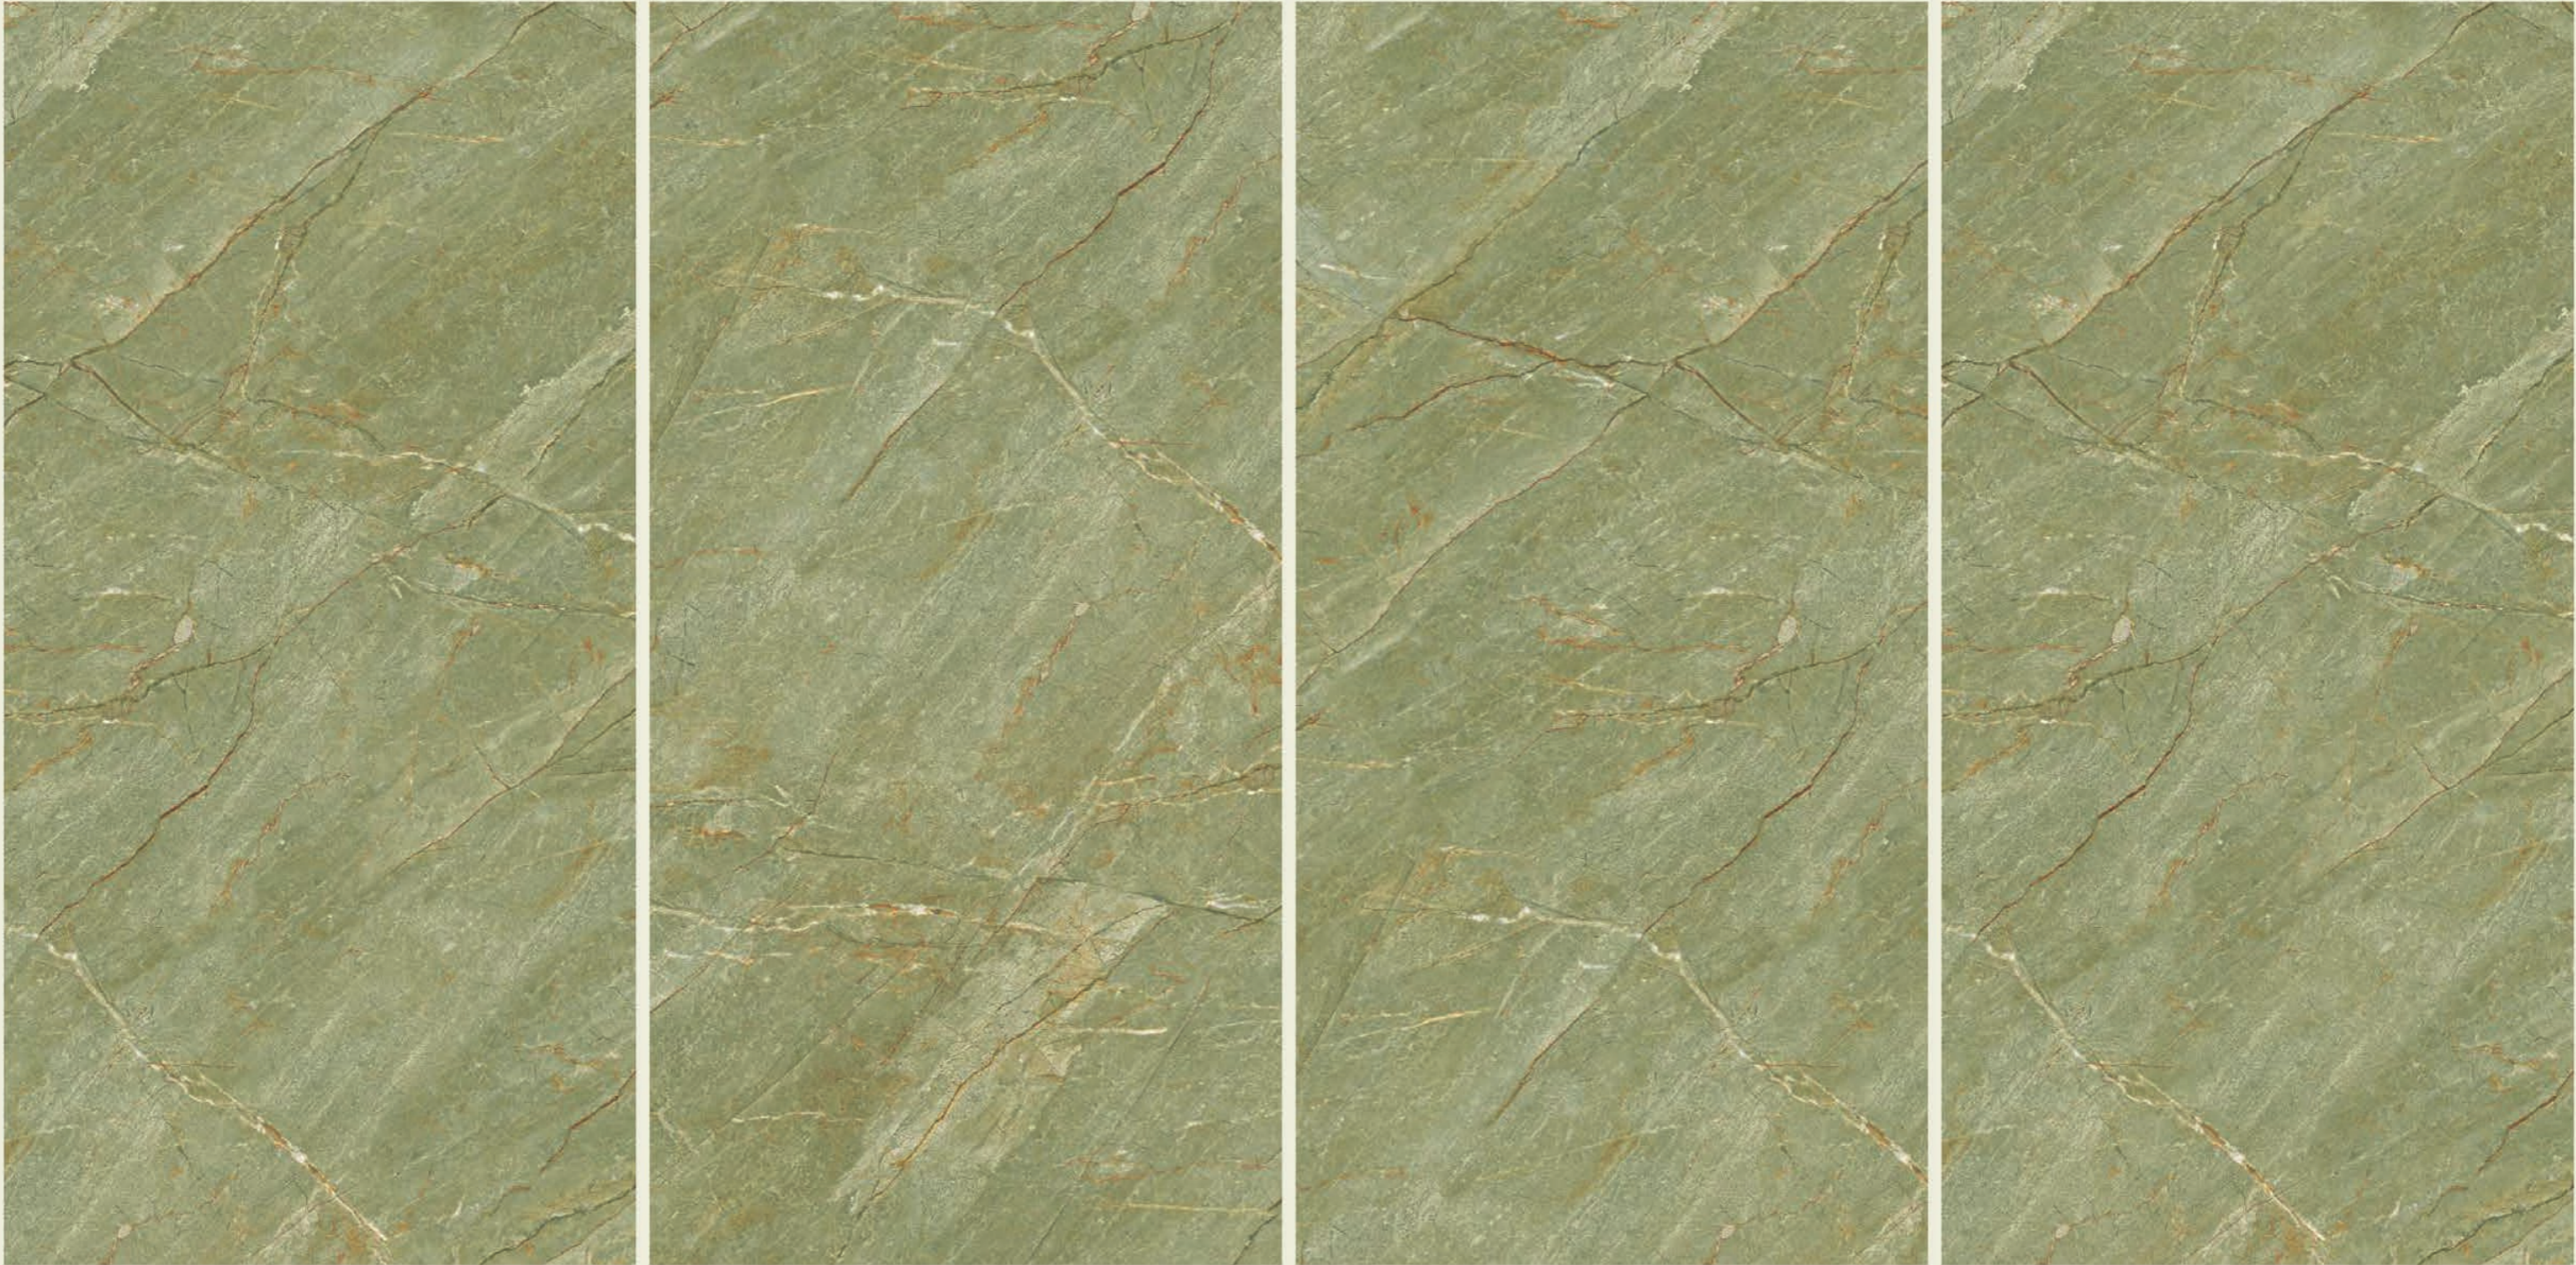

**1046
GREEN**

SIZE
600x
1200MM

Series
GLOSSY

Random
03