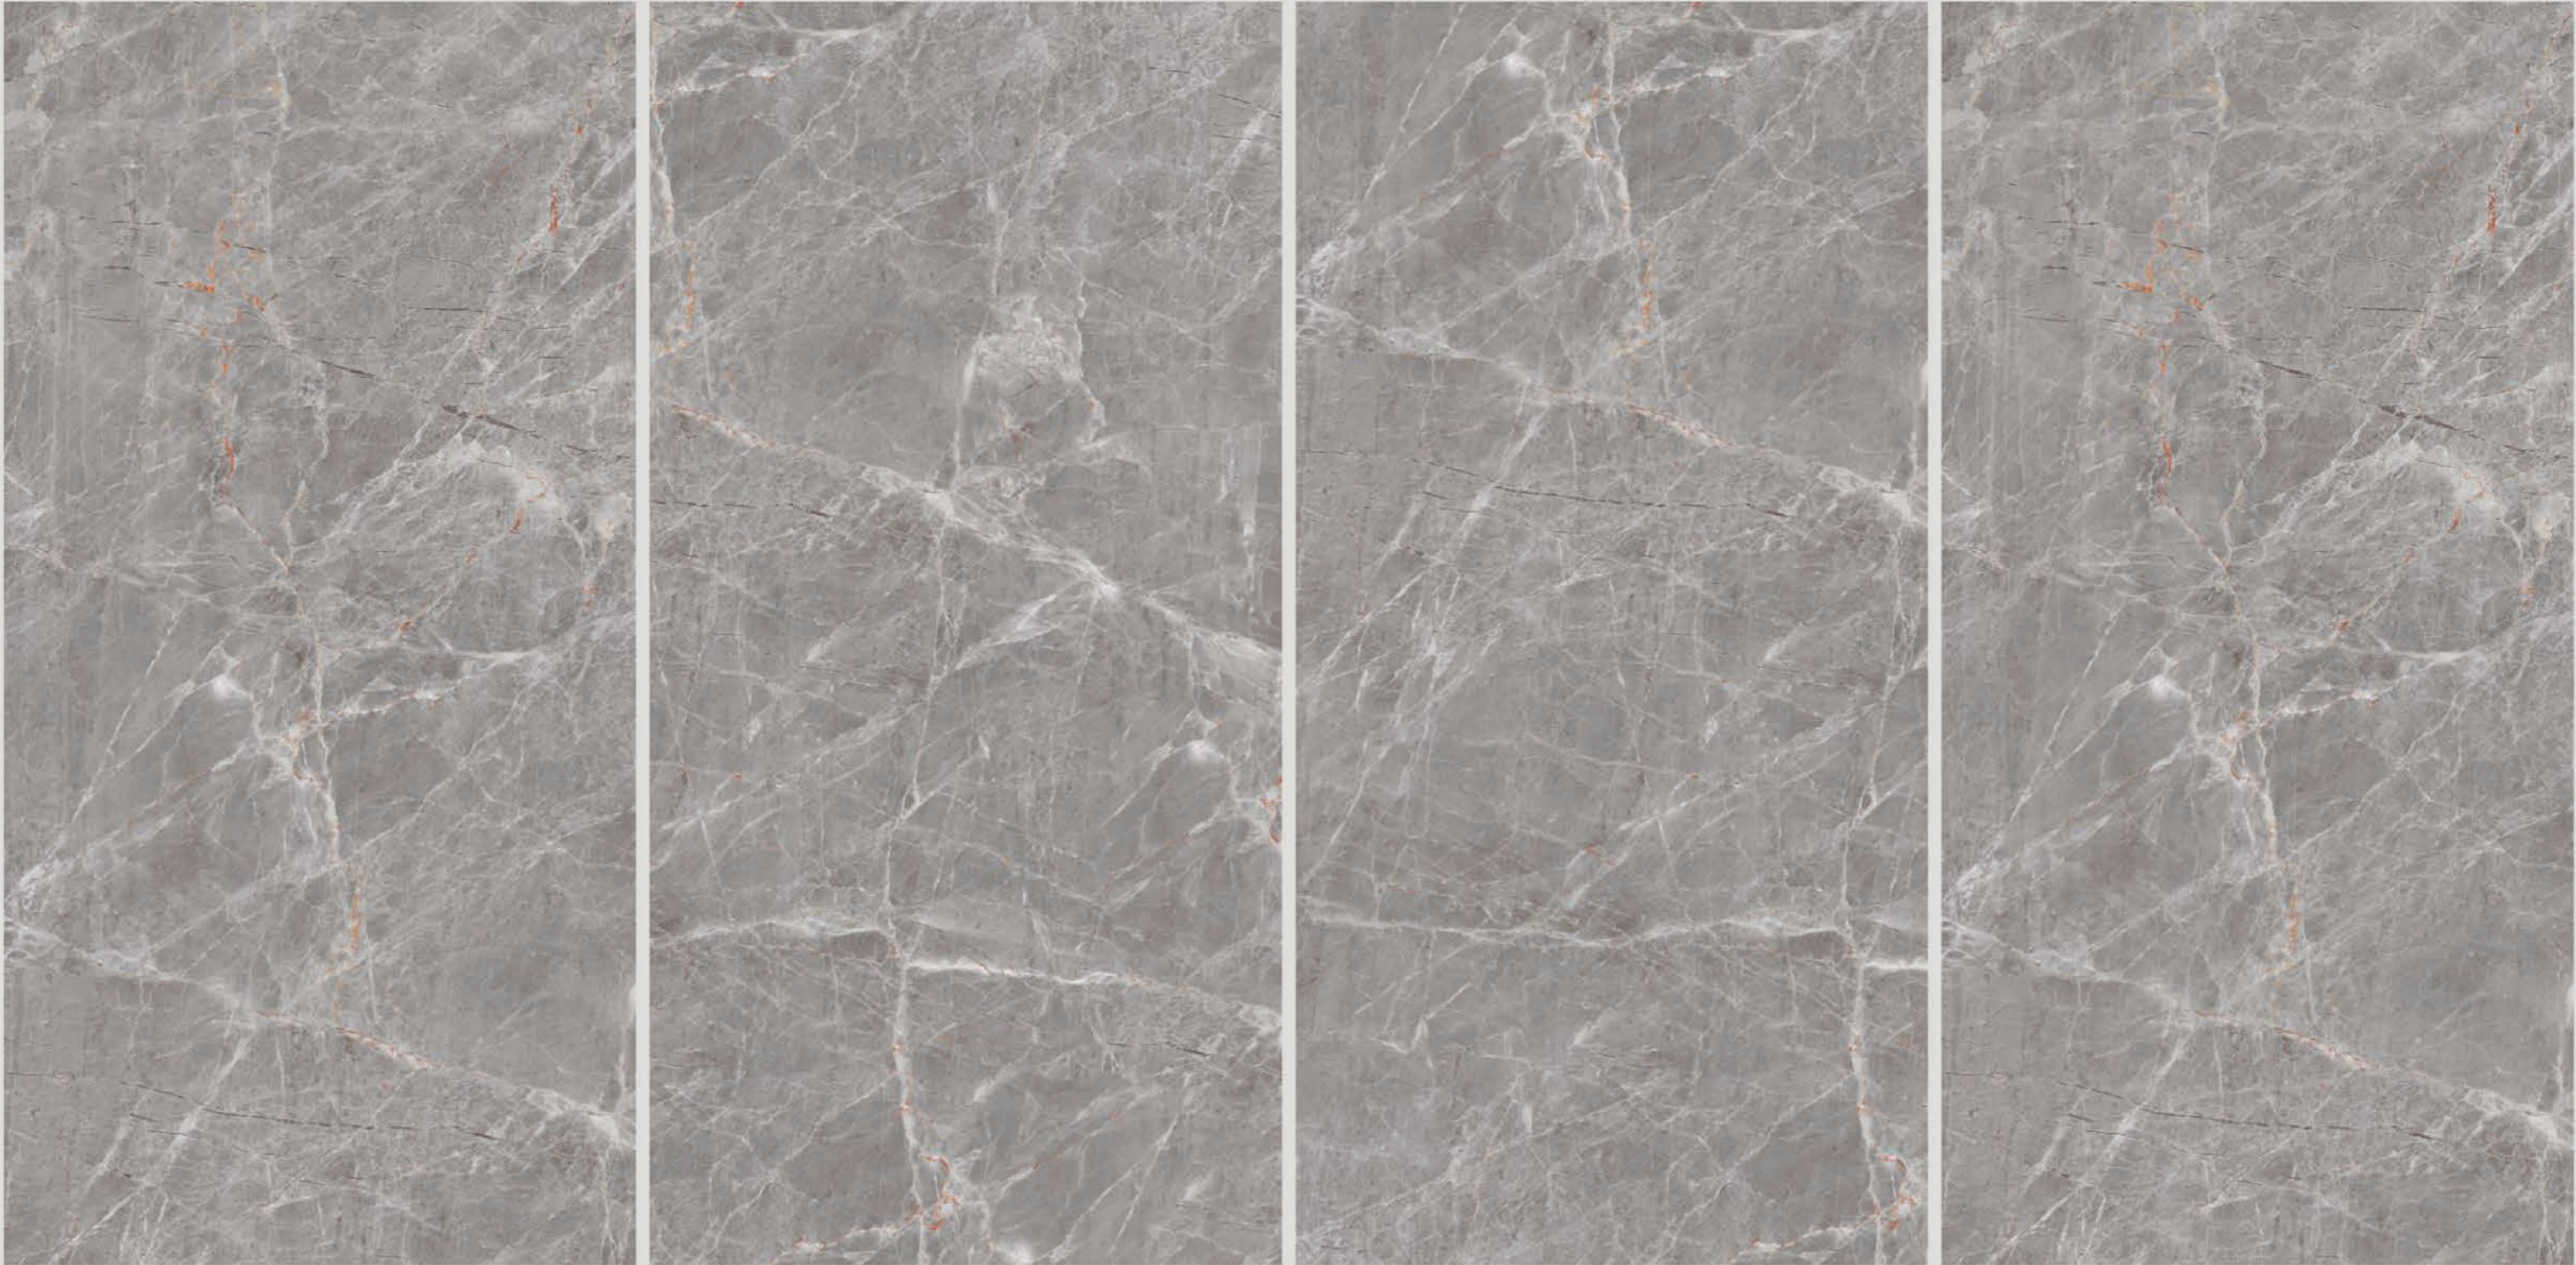

**1032
GREY**

SIZE
600x
1200MM

Series
GLOSSY

Random
03