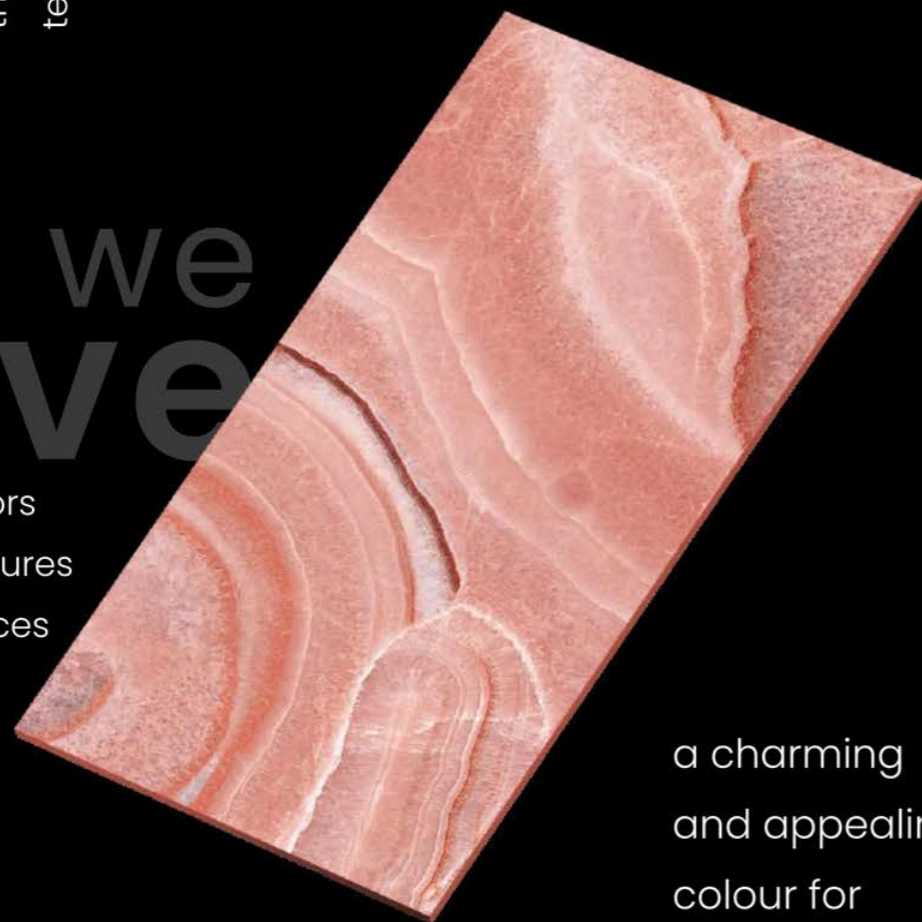

the soft colors and the textures of the surfaces

we love

the soft colors and the textures of the surfaces

a charming and appealing colour for outstanding interior