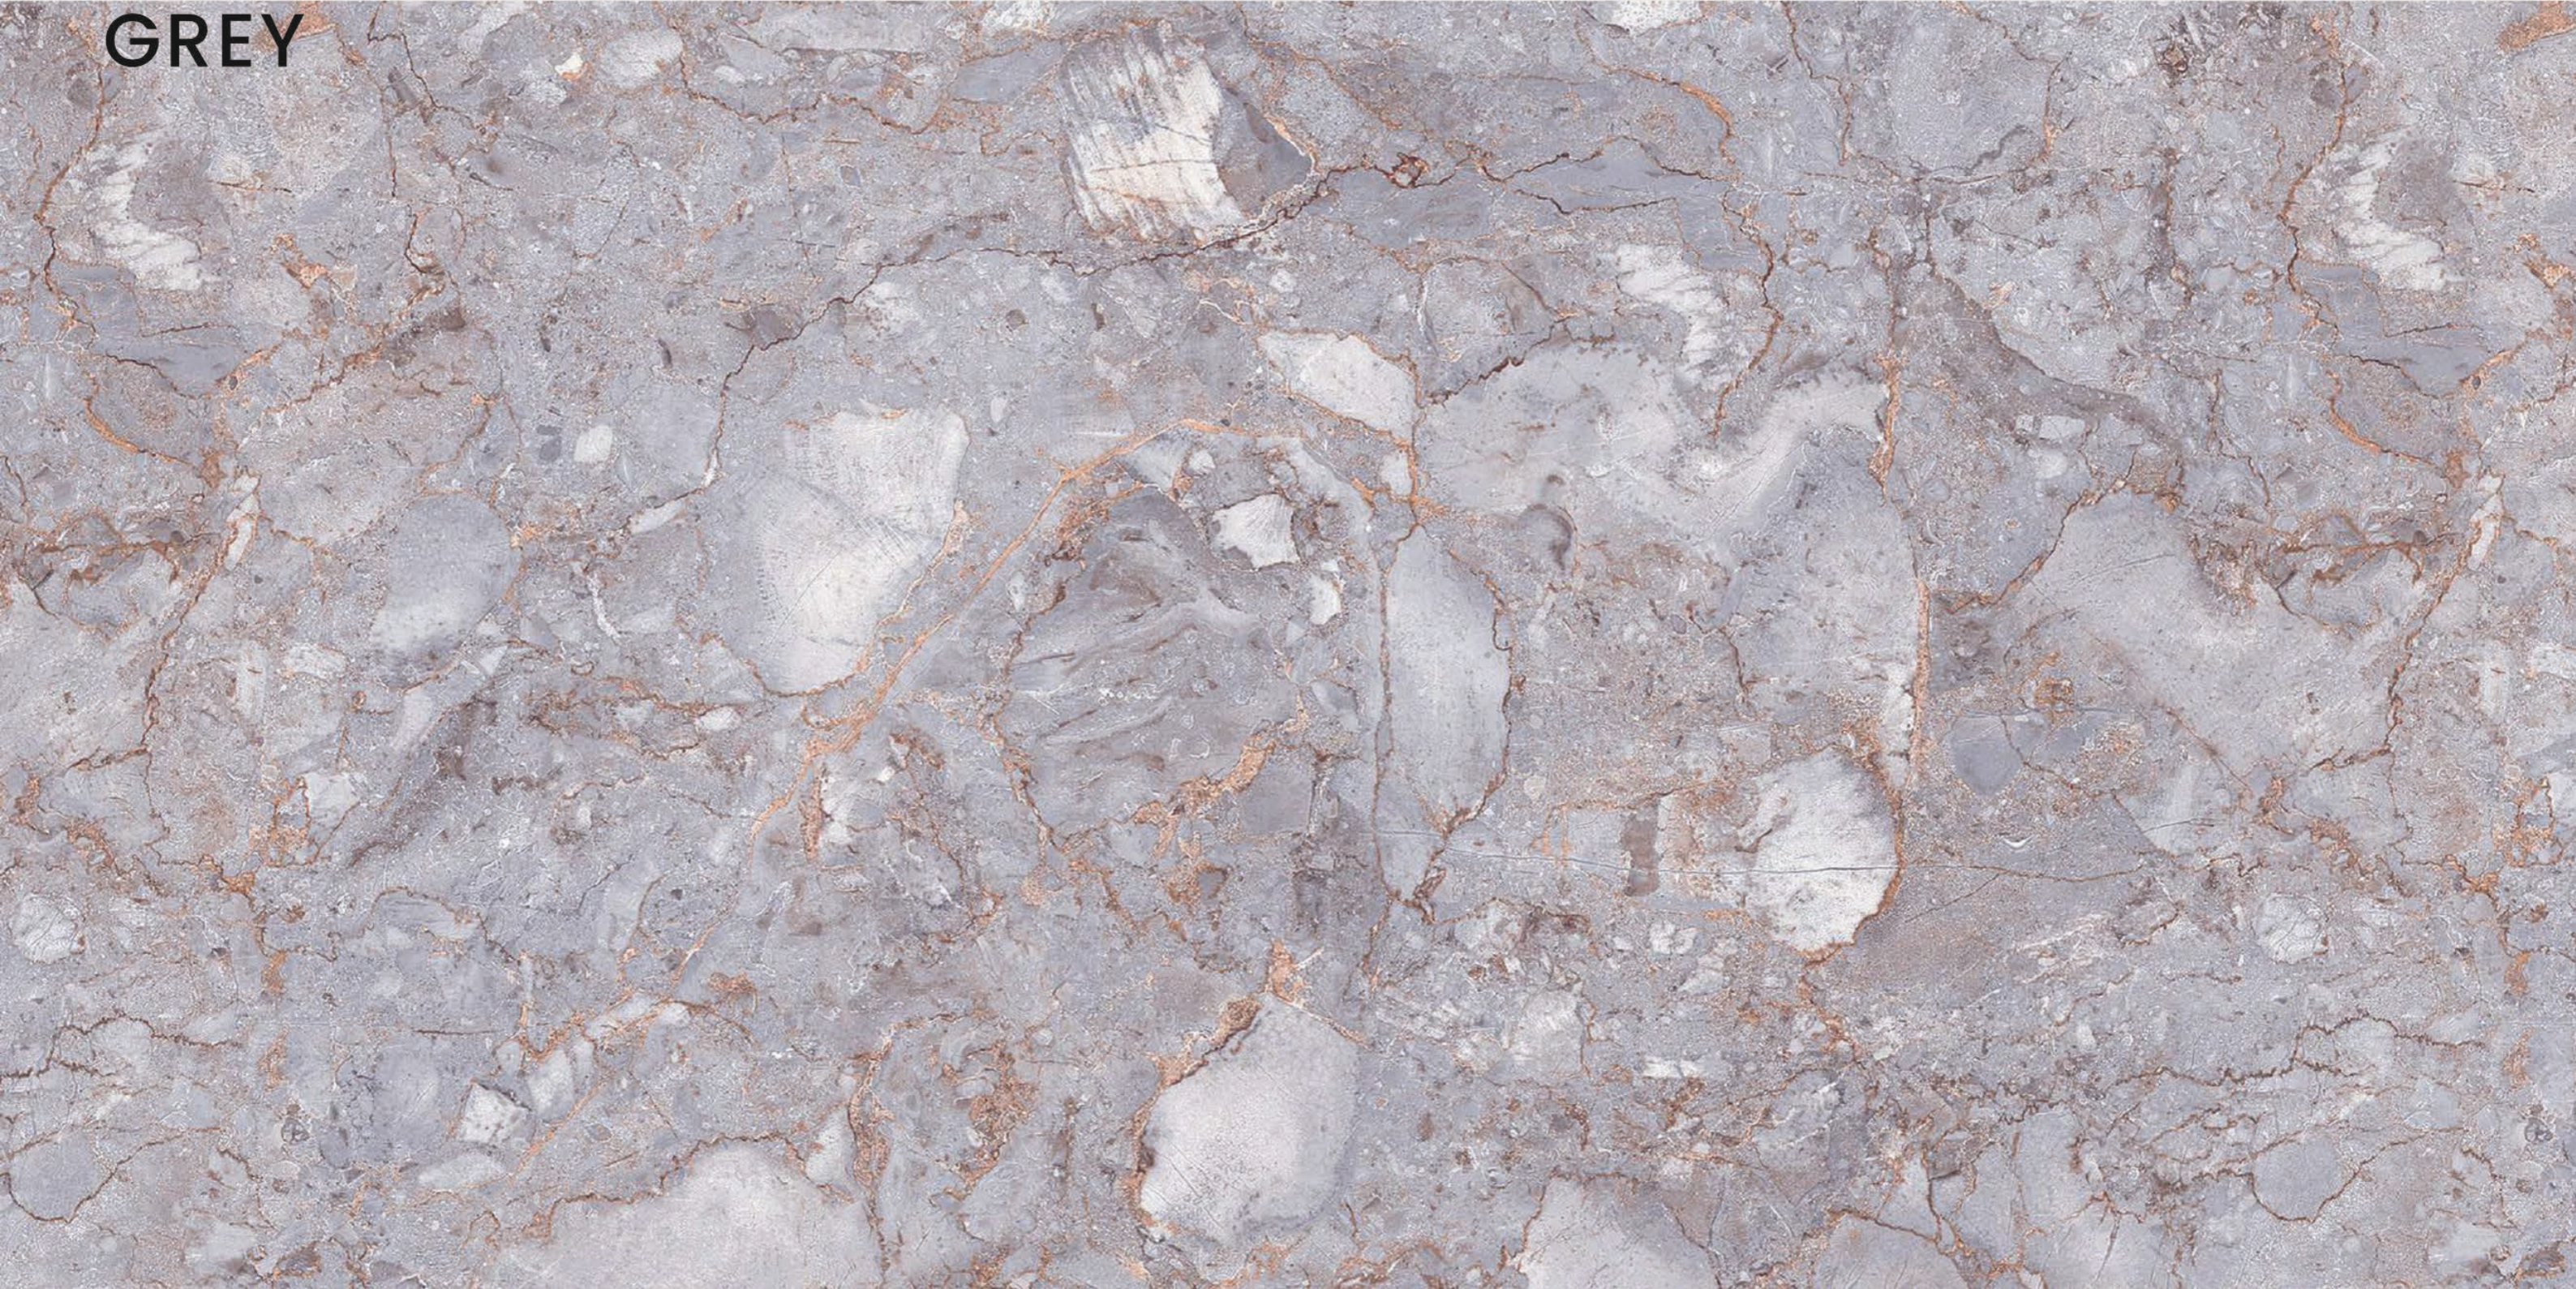

**1026  
GREEN**

SIZE  
600x  
1200MM

Series  
GLOSSY

Random  
03

**1026**  
**GREY**

**1026  
GREY**

SIZE  
600x  
1200MM

Series  
GLOSSY