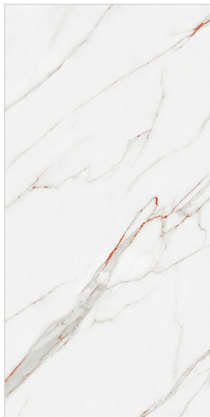

SIZE 800x1600mm
THICKNESS 9mm

RANDOM 4 FACES

Finishes: Super White Glossy | Carving | Porse