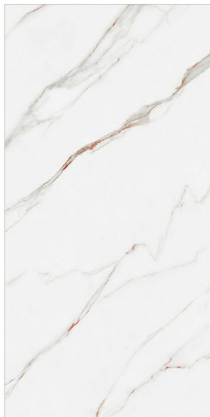

SIZE 800x1600mm
THICKNESS 9mm

RANDOM 4 FACES

Finishes: Super White Glossy | Carving | Porse