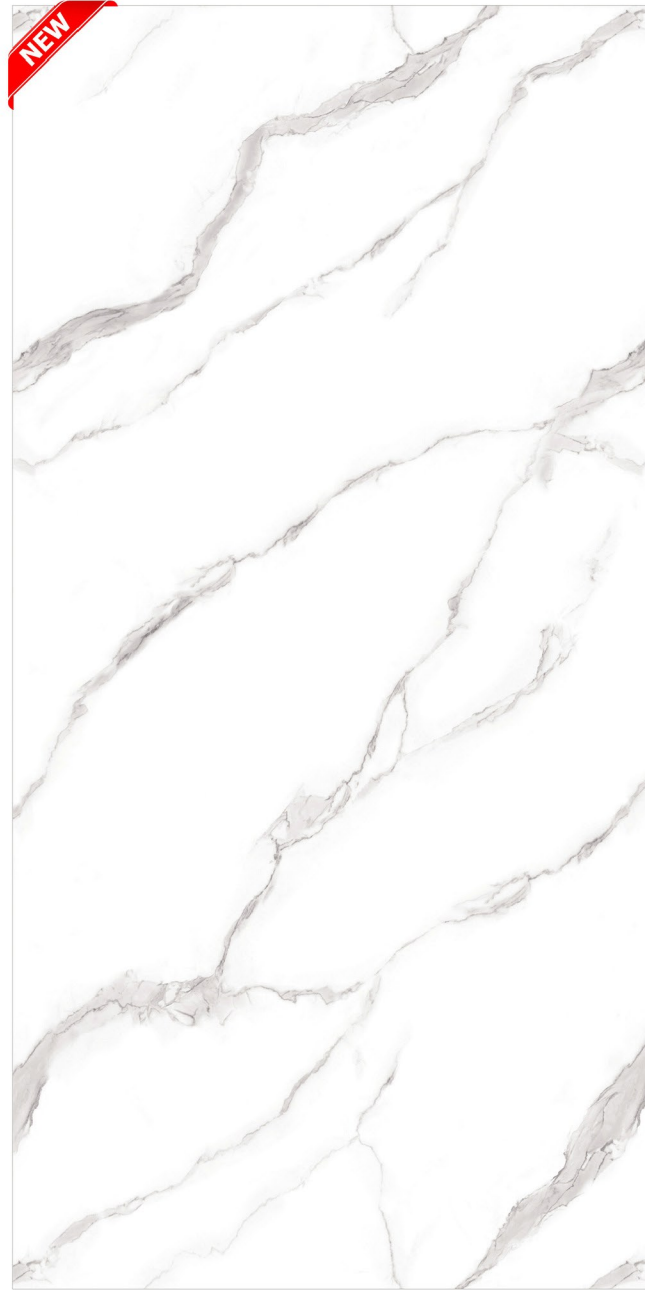

HEAT RESISTANT

FIRE RESISTANT

NON-SLIP

DIMENSIONAL STABILITY

ECOLOGICAL

Wall & Floor  
ENDLESS STATUARIO ANTICO  
Super white Glossy  
80x160cm

ENDLESS STATUARIO ANTICO

Finish: Super White Glossy