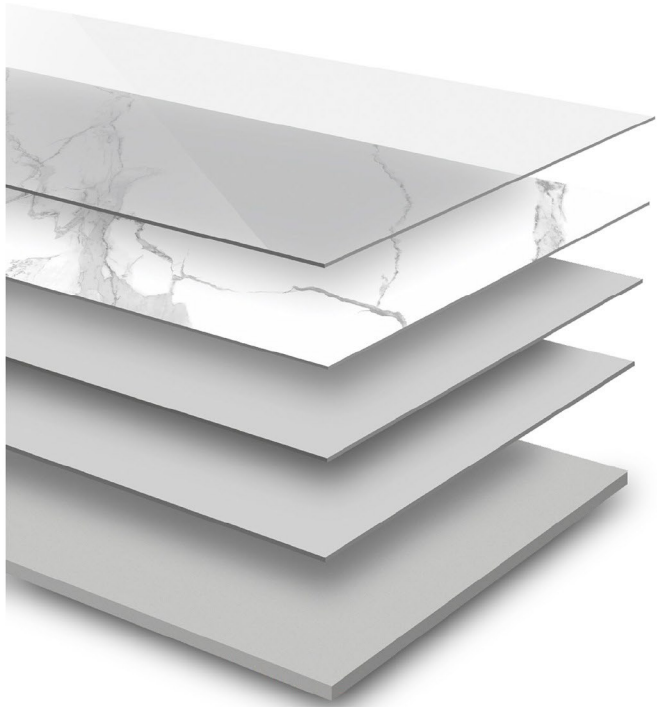

TECHNICALLY SUPERIOR
SURFACES FOR
EFFORTLESS LIVING

GLAZED VITRIFIED TILES

TILE BODY

The finest quality raw materials make up the resilient and robust tile body of tiles. The raw materials are ethically sourced and sustainably processed.

ENGOBE LAYER

A highly opacious, fusible, and permeable engobe layer makes the second layer of the tiles of The layer makes the tiles highly resistant to water absorption for longevity.

GLAZE LAYER

A high-quality glaze coating is added to the engobe layer of the tiles giving the tile properties of texture and shine and making them ready for design and color.

HIGH PIGMENT DIGITAL PRINTING INK

The surfaces get their unique and versatile properties of the design, color, and more in this stage where digital printing is done on the glaze with high pigment ink for excellent results.

ABRASION-RESISTANT GLAZE LAYER

The most exceptional aspect of surfaces is their high abrasion-resistant glaze layer which protects the tile's aesthetics, and properties and enhances the functionality of the tiles to a greater extent.