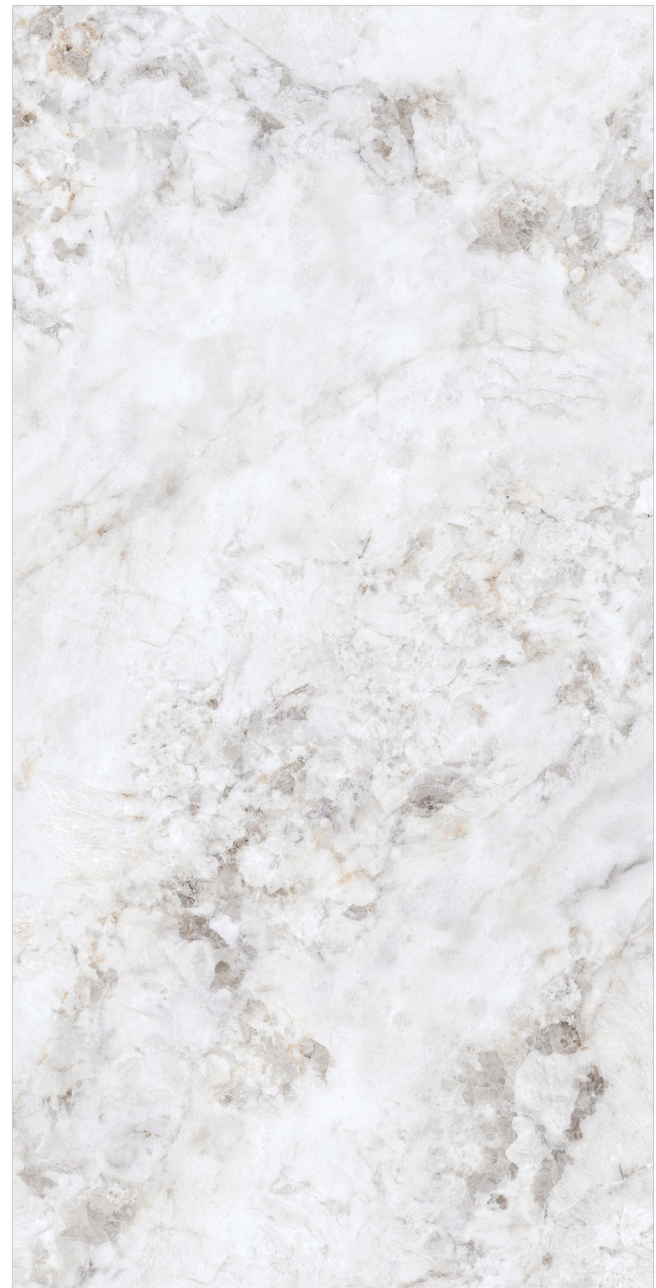

Finishes: Super White Glossy | Porse

Wall & Floor  
RETRO WHITE  
Super white Glossy  
80x160cm

Wall & Floor  
FRAGMENT WHITE  
Super white Glossy  
80x160cm

FRAGMENT WHITE

Finishes: Super White Glossy | Porse