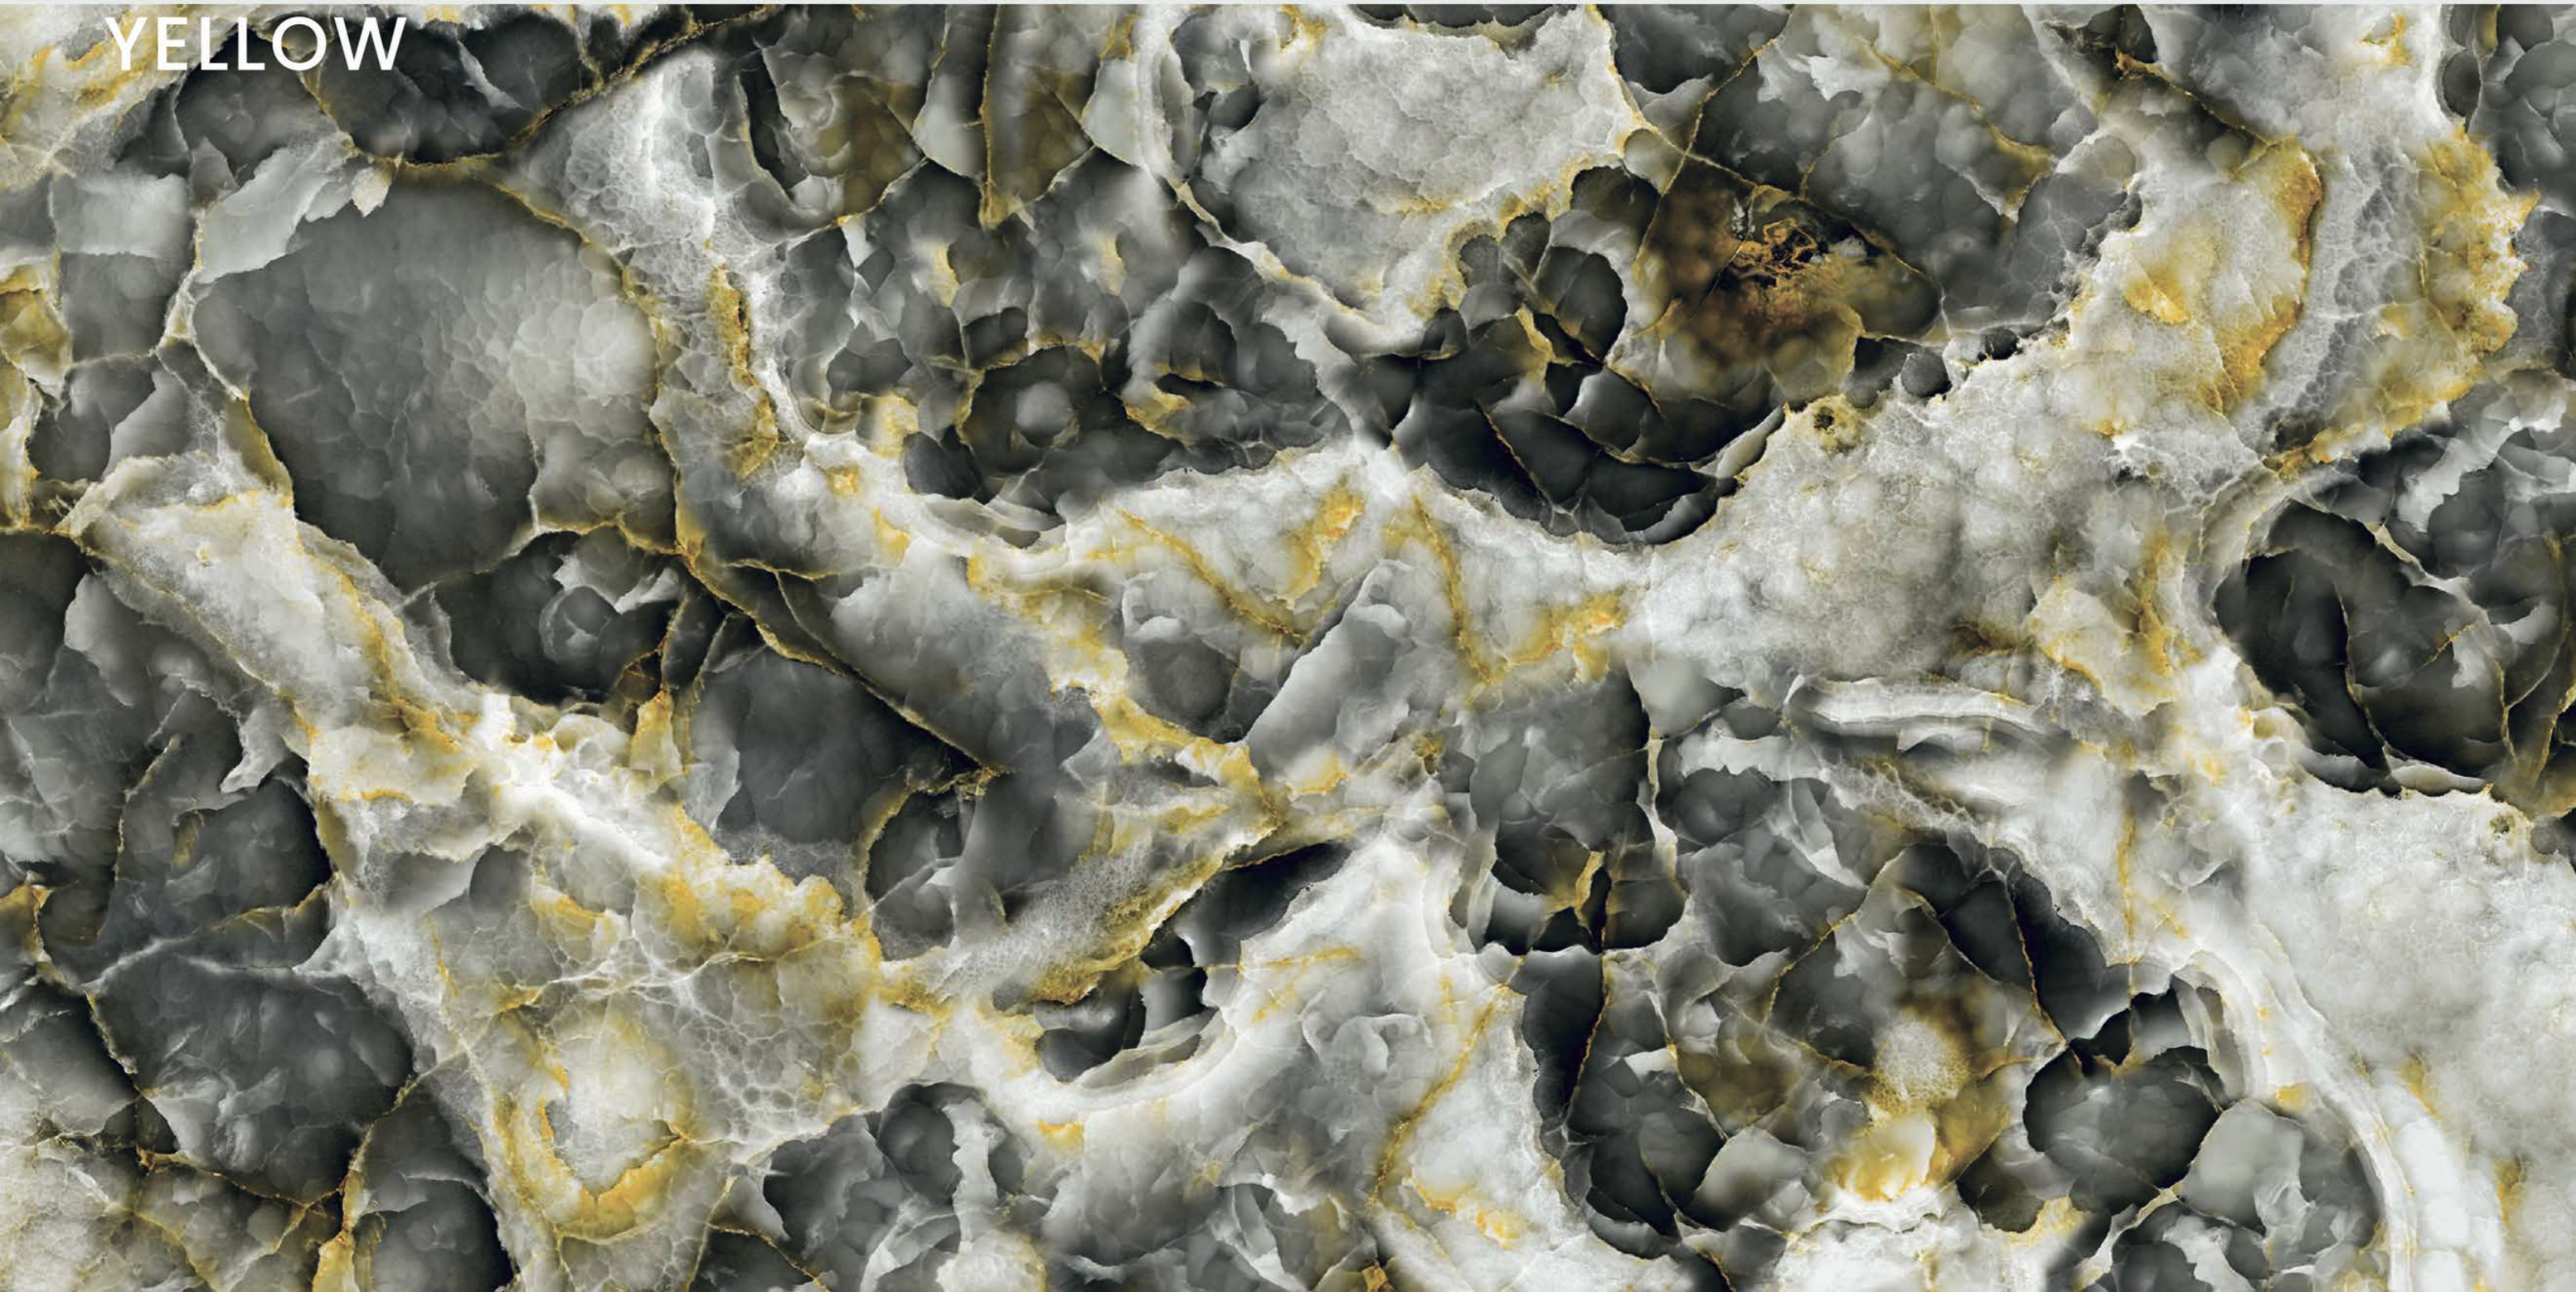

1001 AQUA

1001
RED

**1001
RED**

SIZE
600x
1200MM

Series
GLOSSY

Random
03

1001

YELLOW