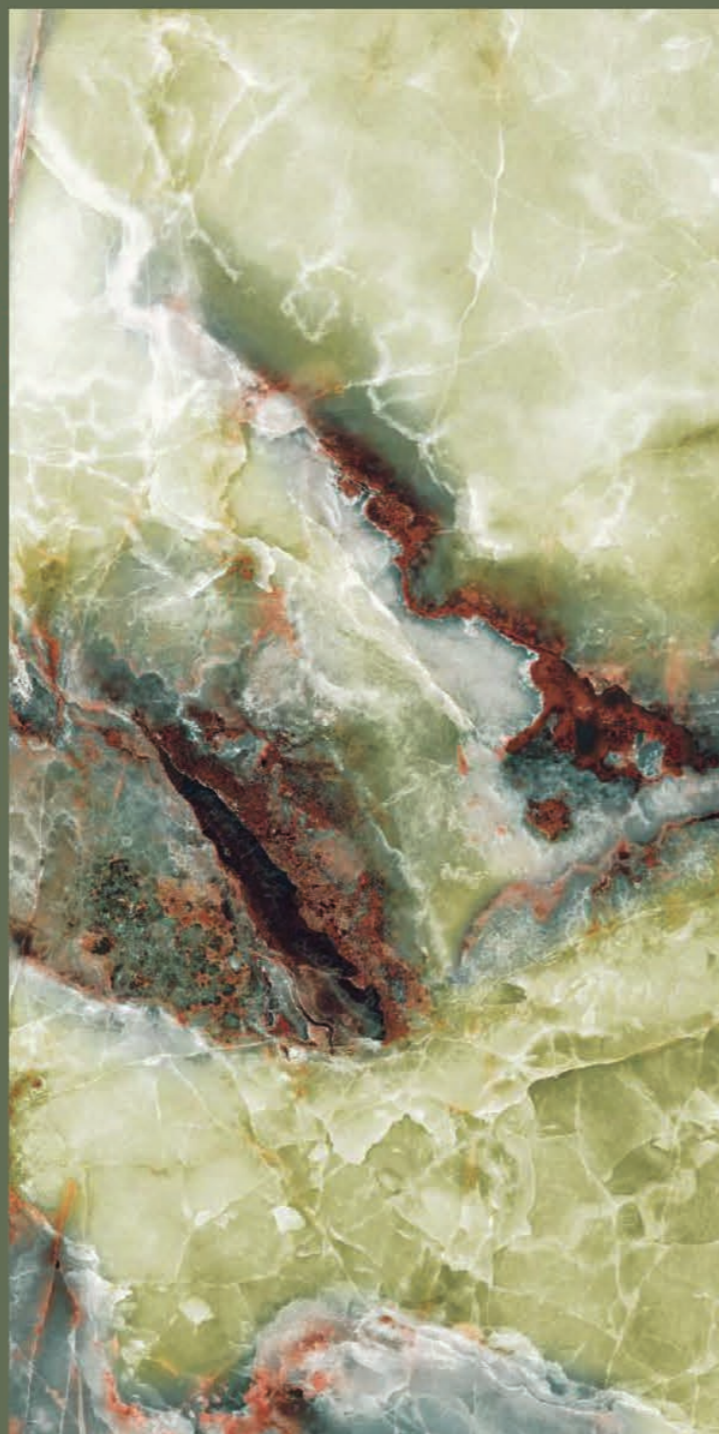

1002
YELLOW

SIZE
600x
1200MM

Series
GLOSSY

Random
03