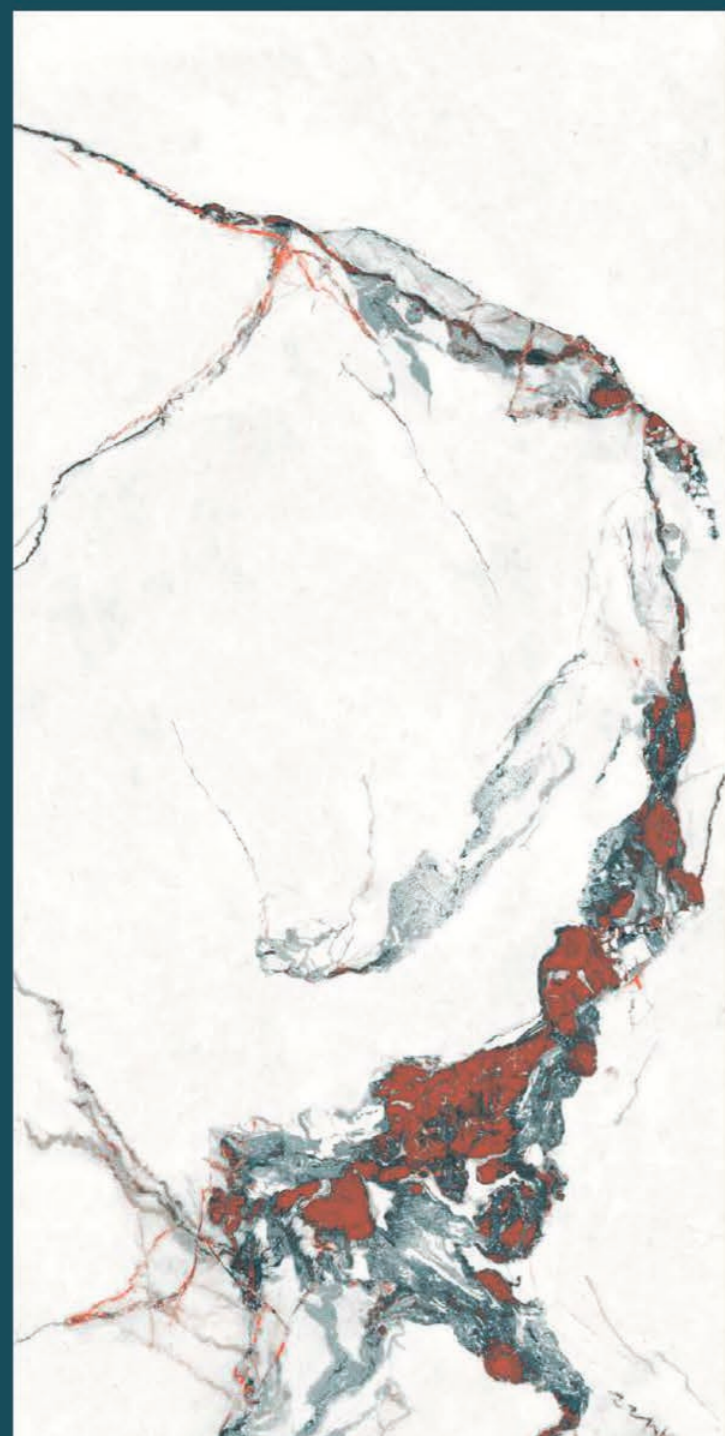

1008
AQUA

SIZE
600x
1200MM

Series
GLOSSY

Random
07