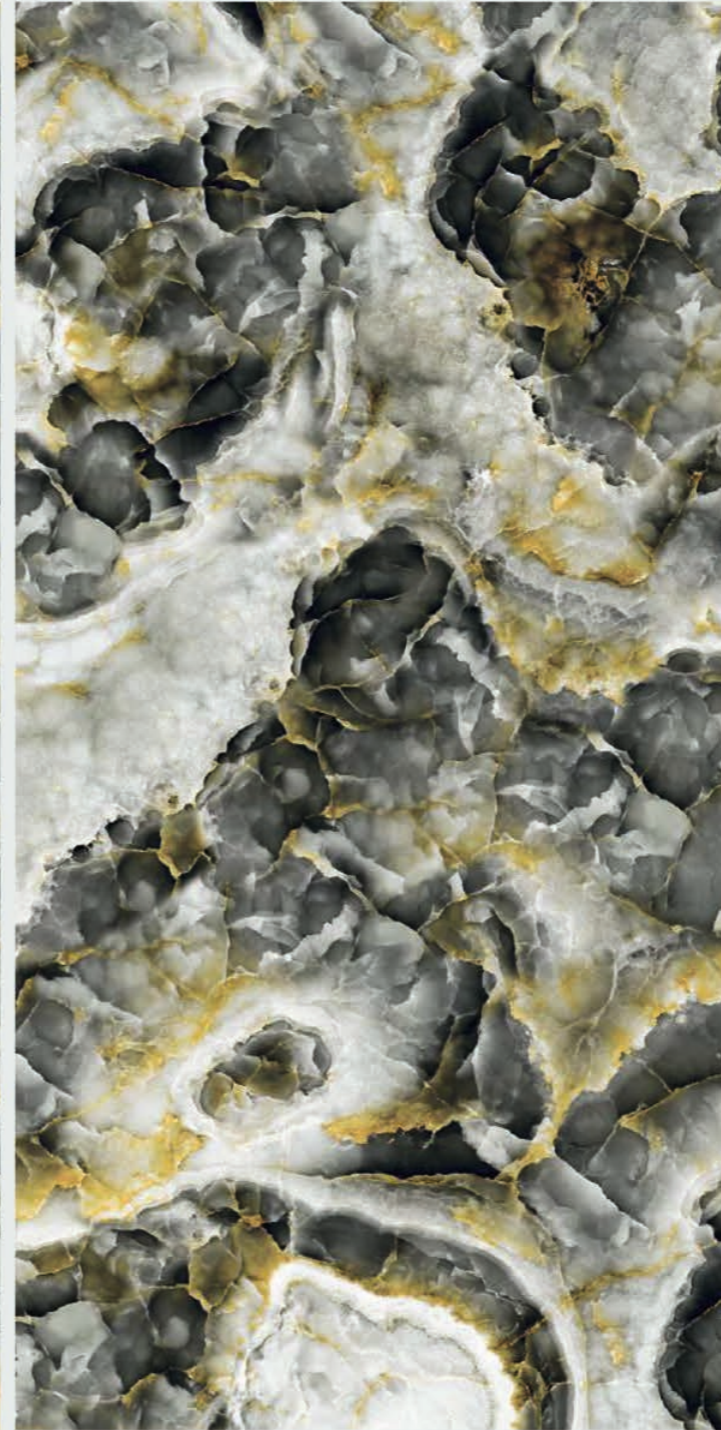

1001 YELLOW

SIZE
600x
1200MM

Series
GLOSSY

Random
03