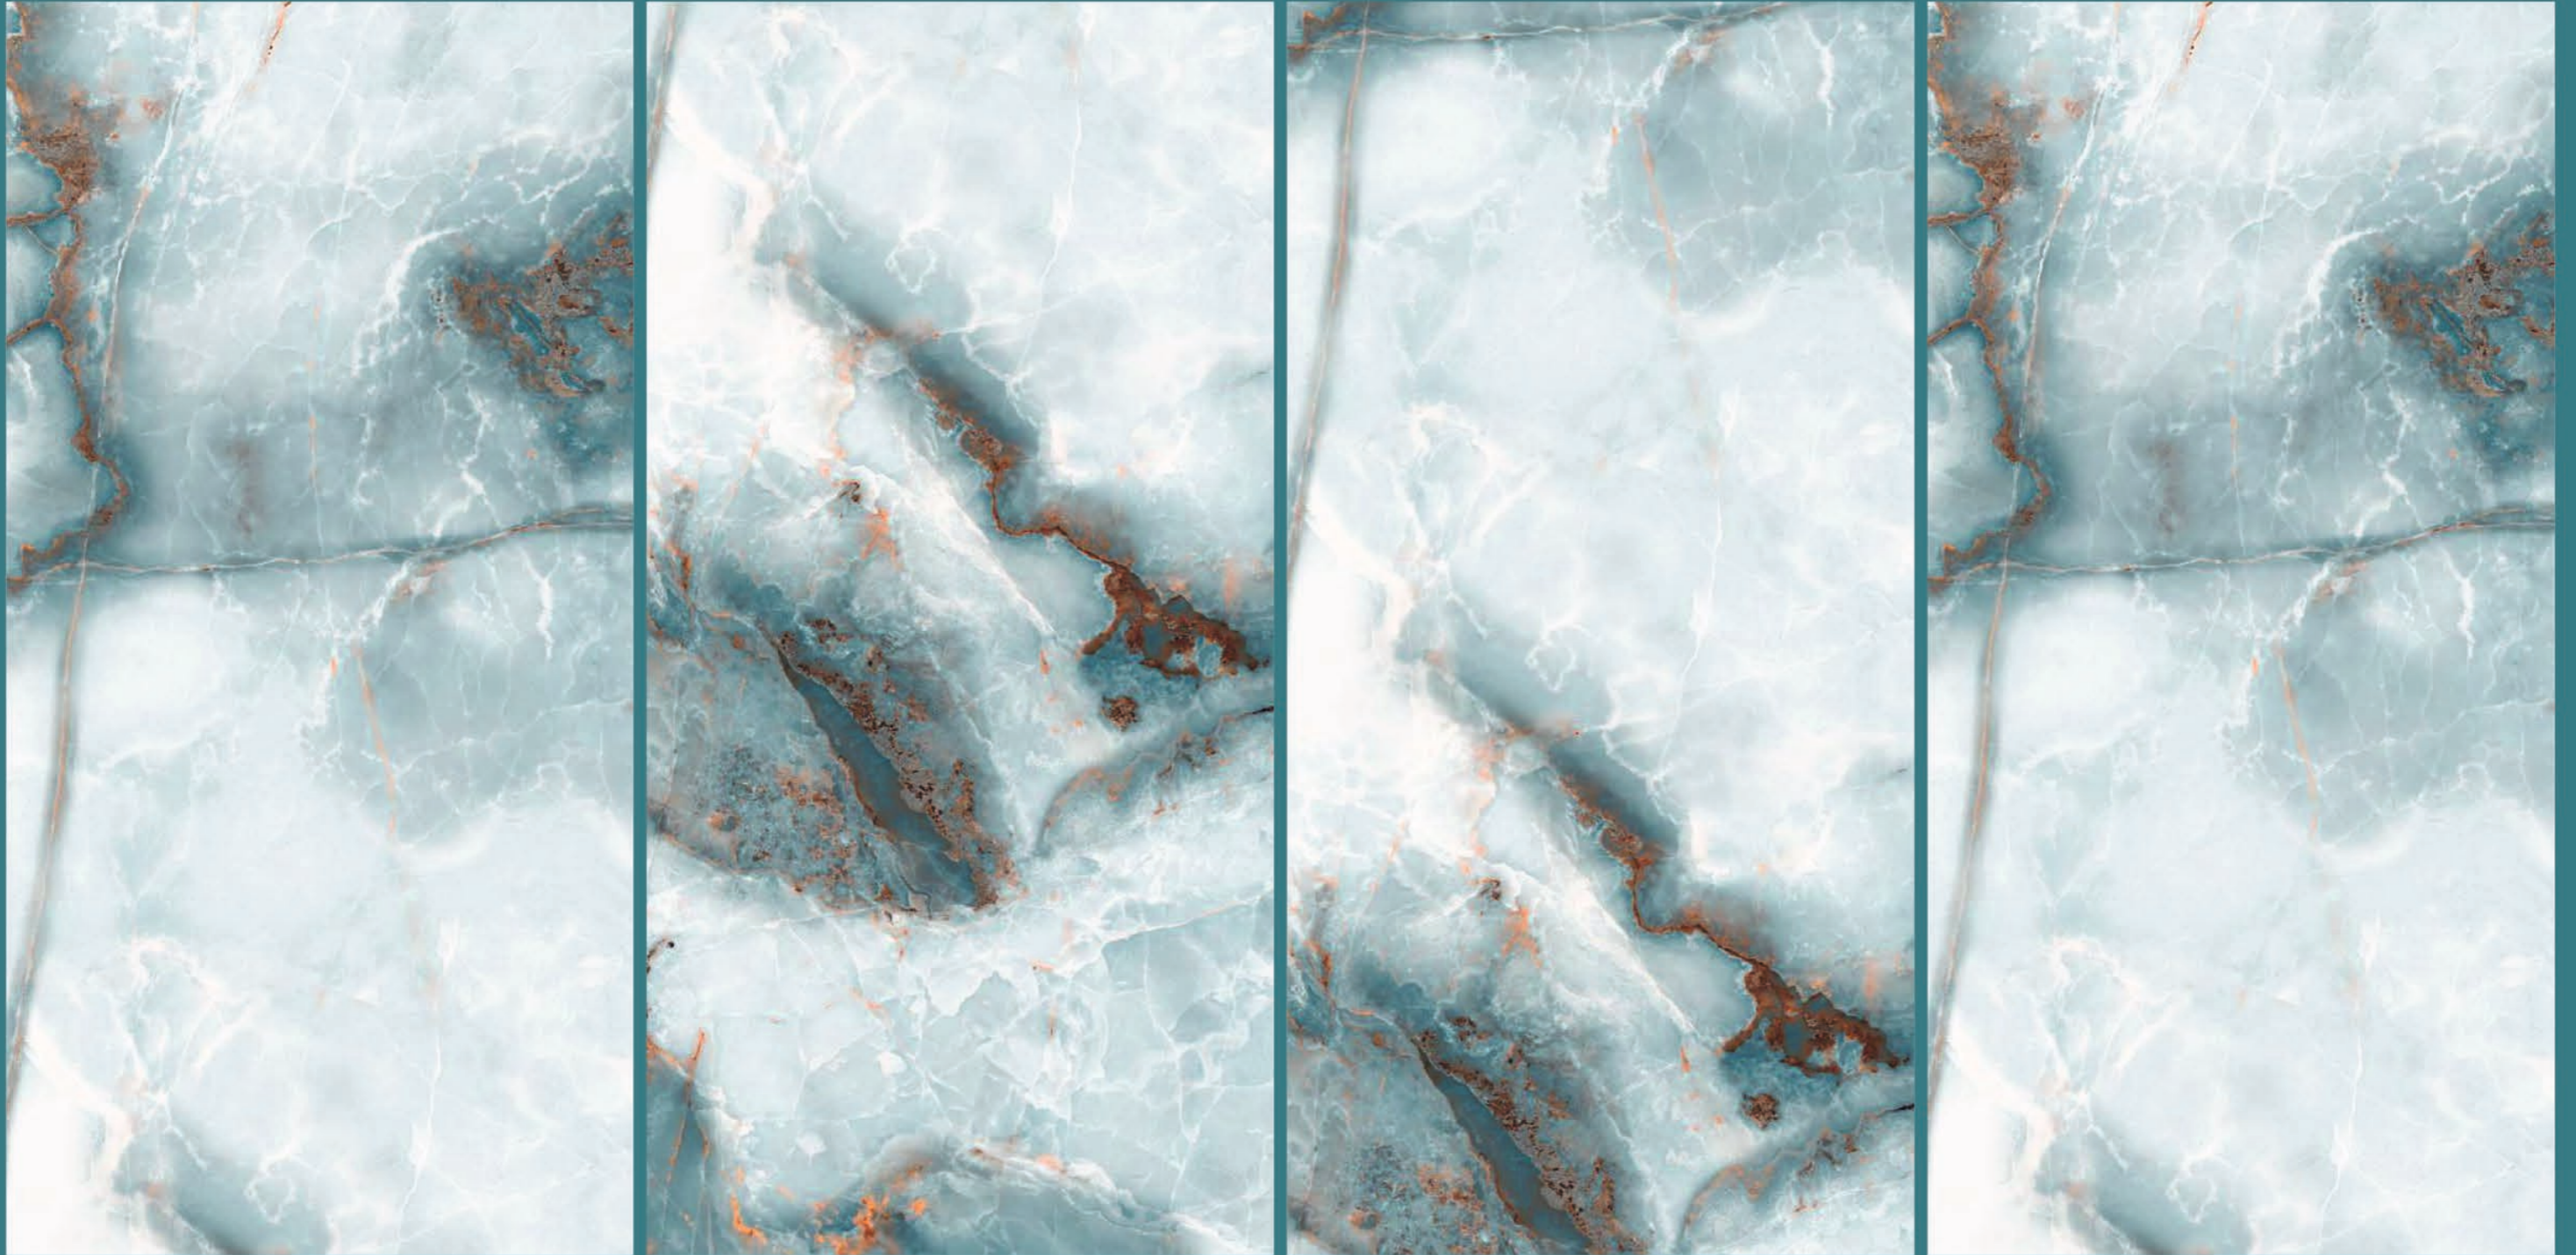

Series
GLOSSY

Random
03

1002 YELLOW

1002
AQUA

1002 AQUA

SIZE
600x
1200MM

Series
GLOSSY

Random
03