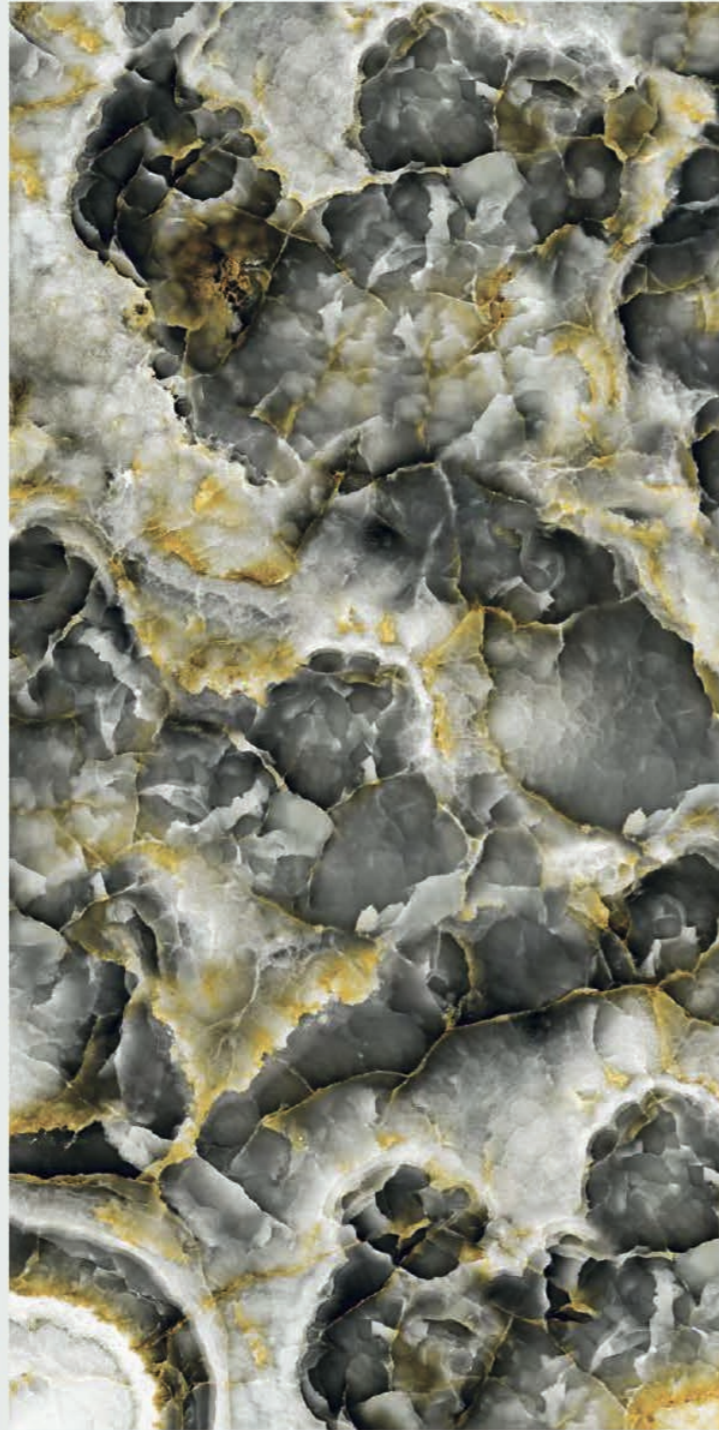

1001 YELLOW

SIZE
600x
1200MM

Series
GLOSSY

Random
03