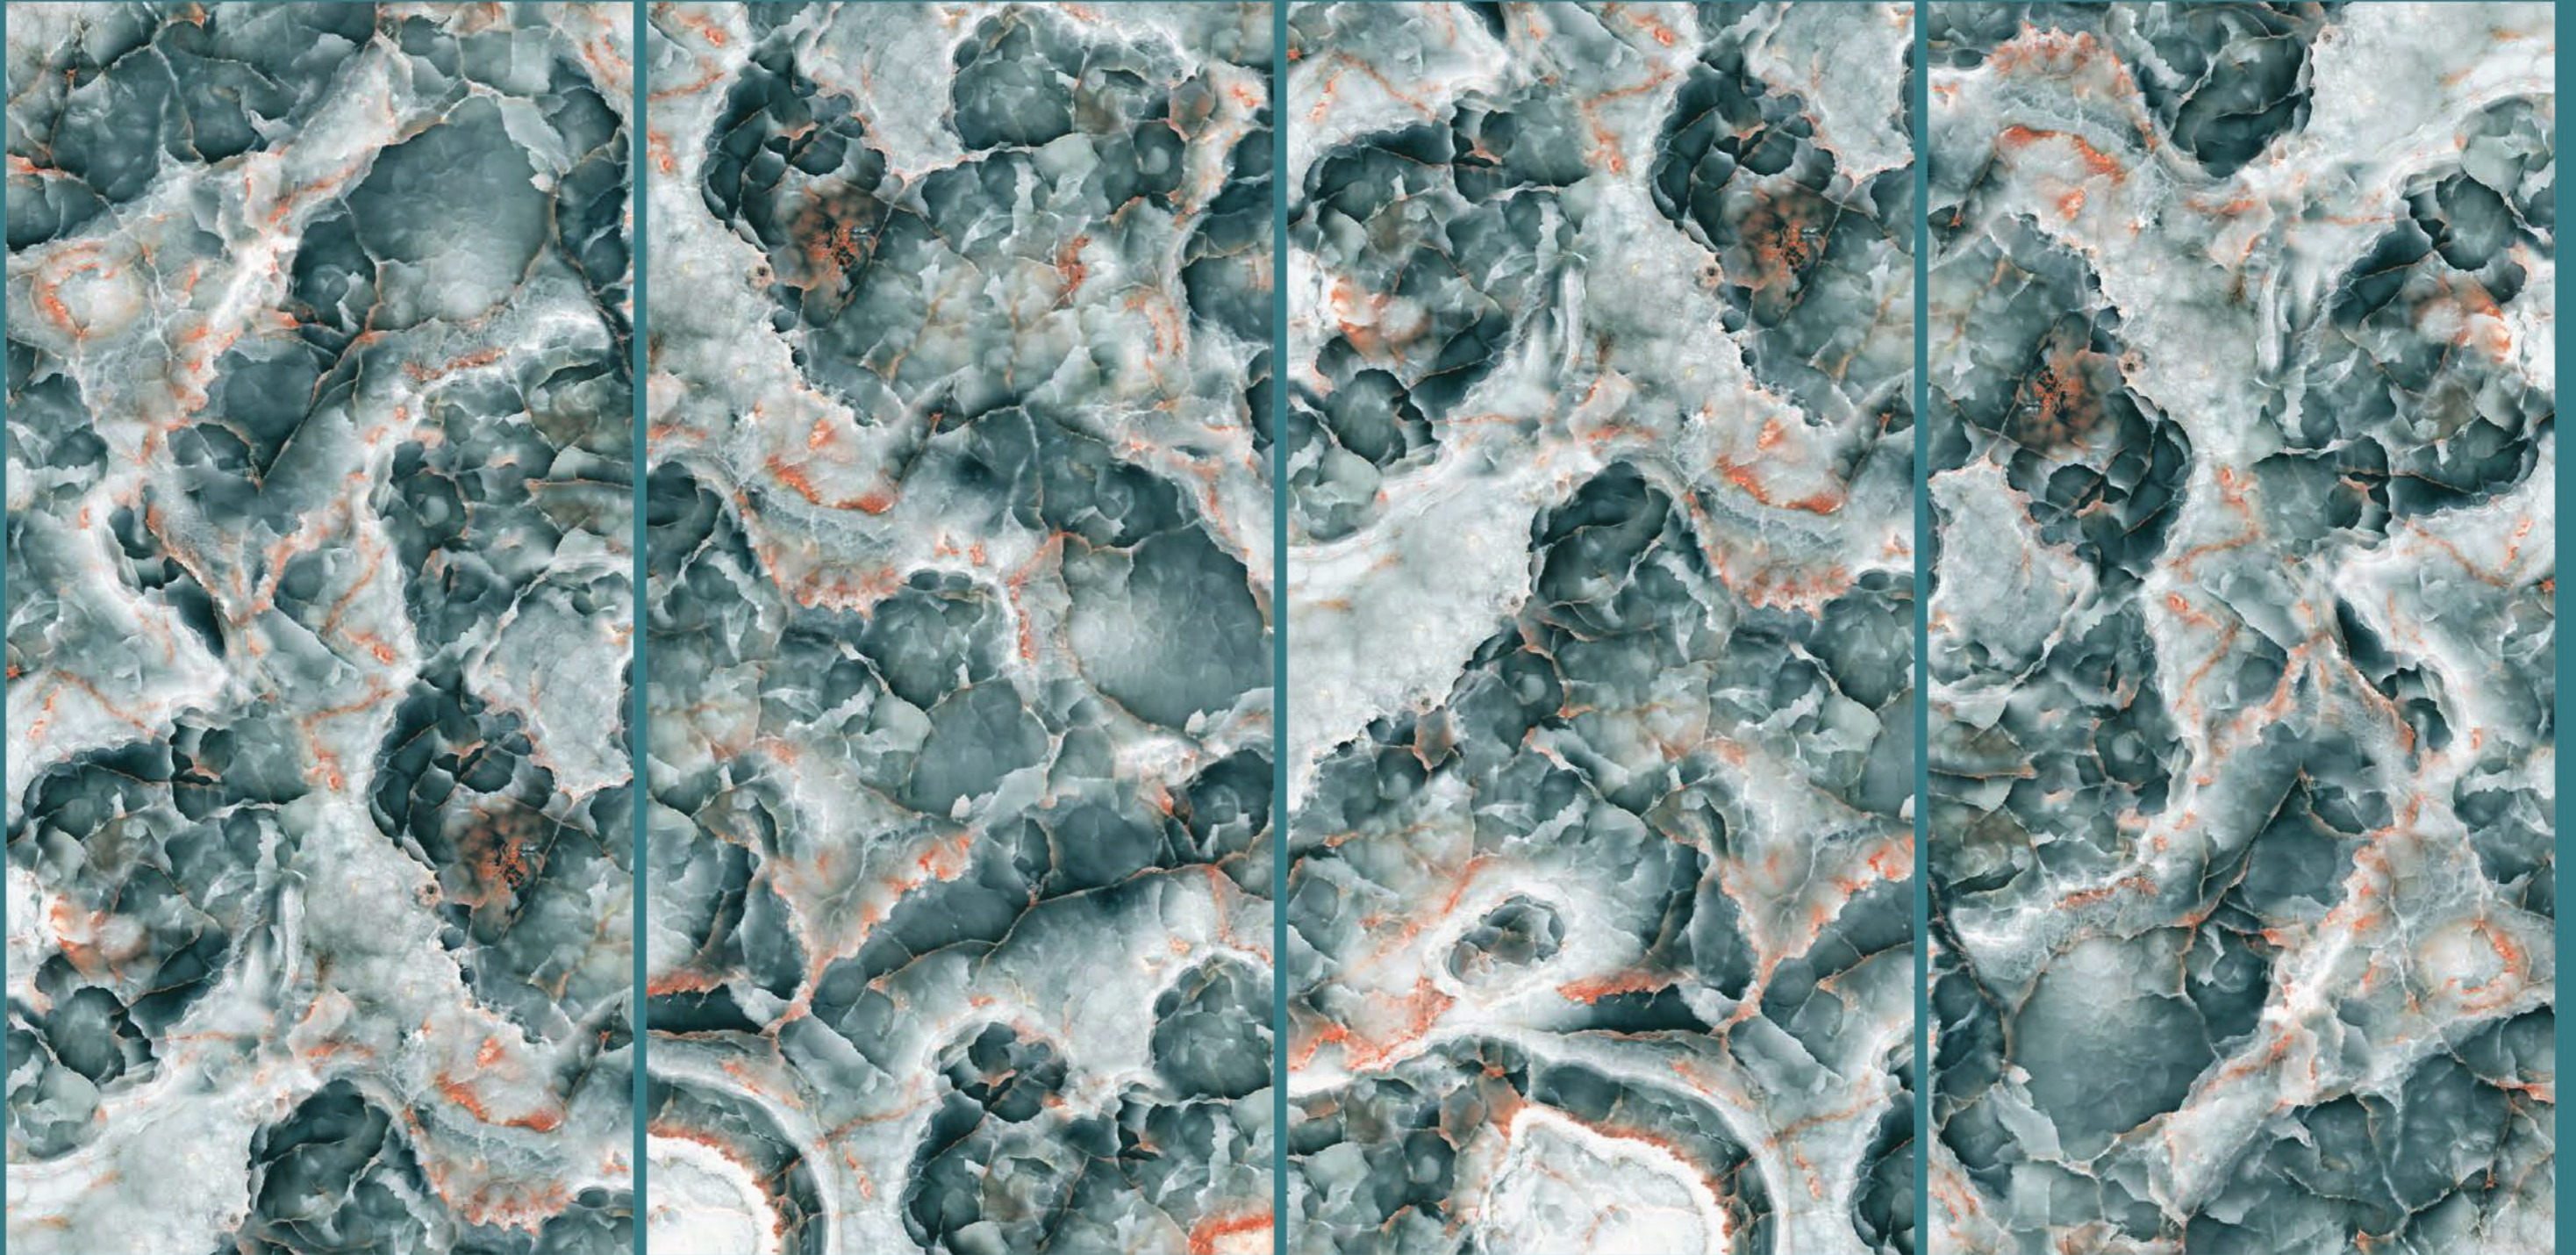

1001 AQUA

1001
RED

**1001
RED**

SIZE
600x
1200MM

Series
GLOSSY

Random
03

1001

YELLOW