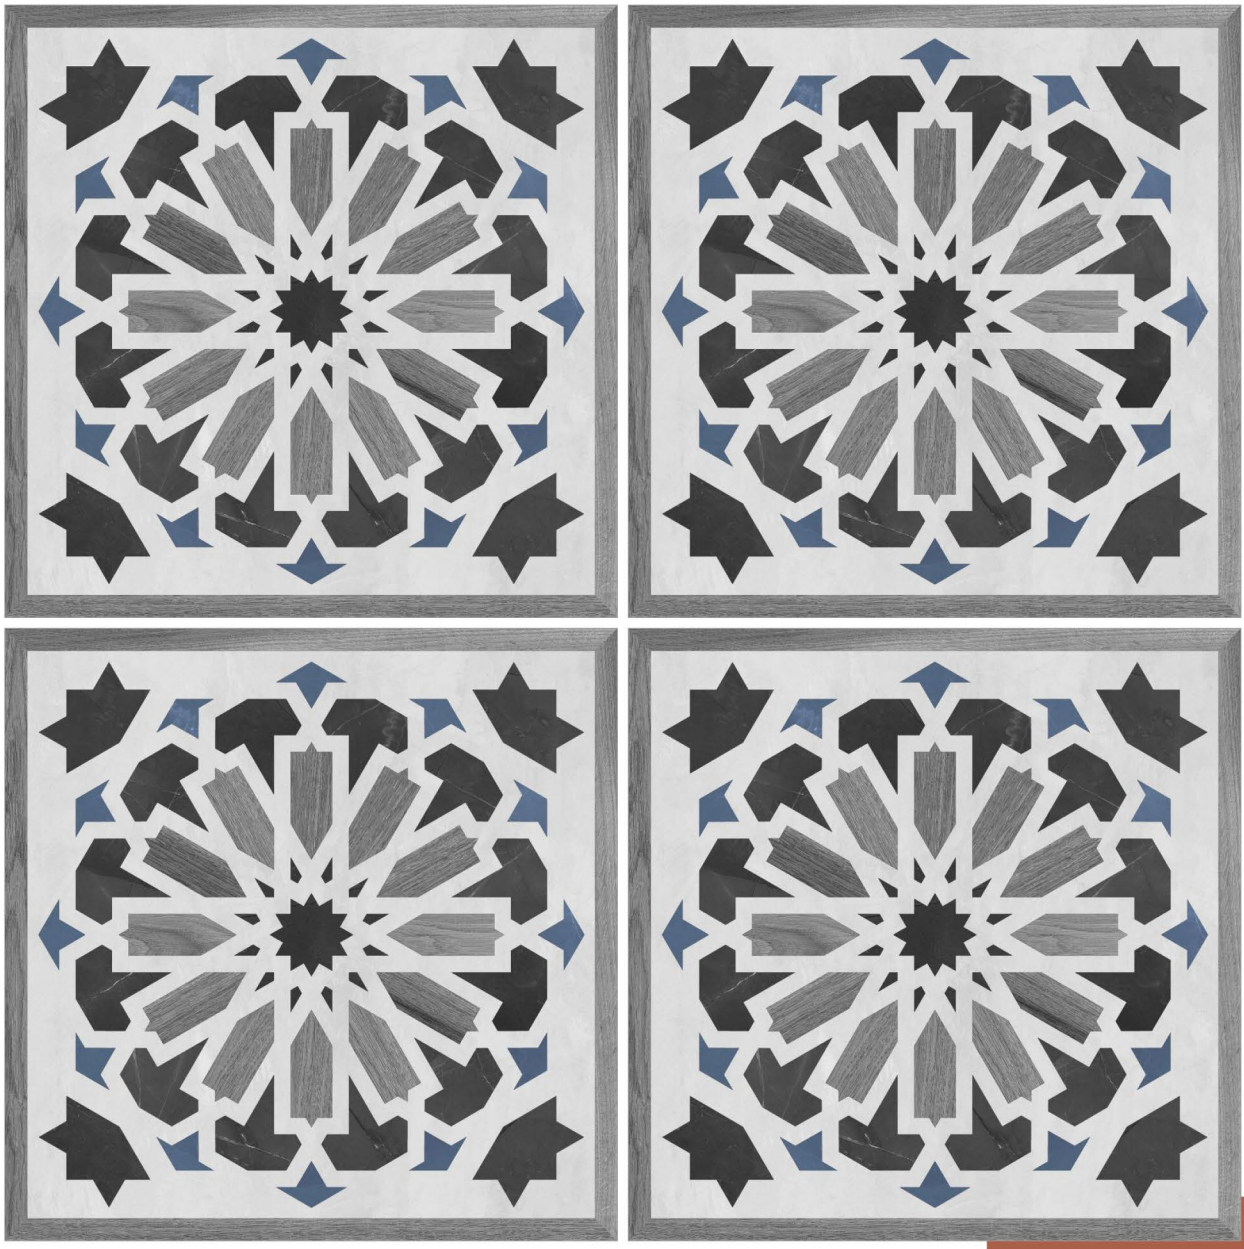

600x
600mm

Matt
Finish

DECORT
BROWN

DECORT BROWN

RUG
COLLECTION

600x
600mm

Matt
Finish

DECORT
GRESS