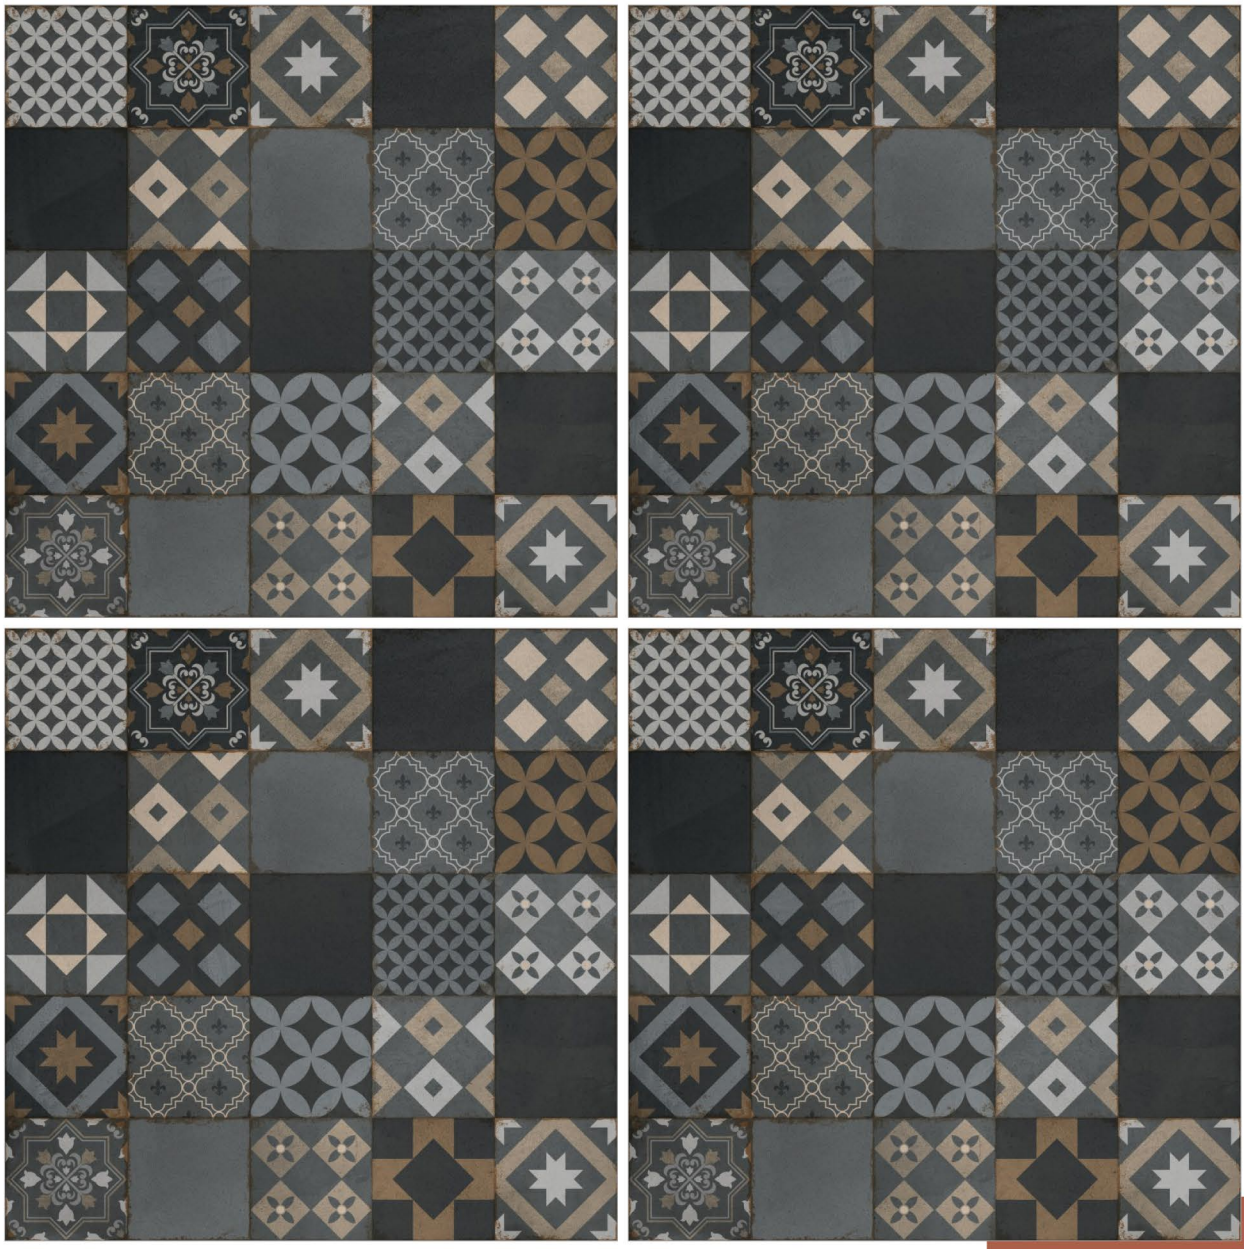

RUG
COLLECTION

600x
600mm

Matt
Finish

BUZZY
COAL