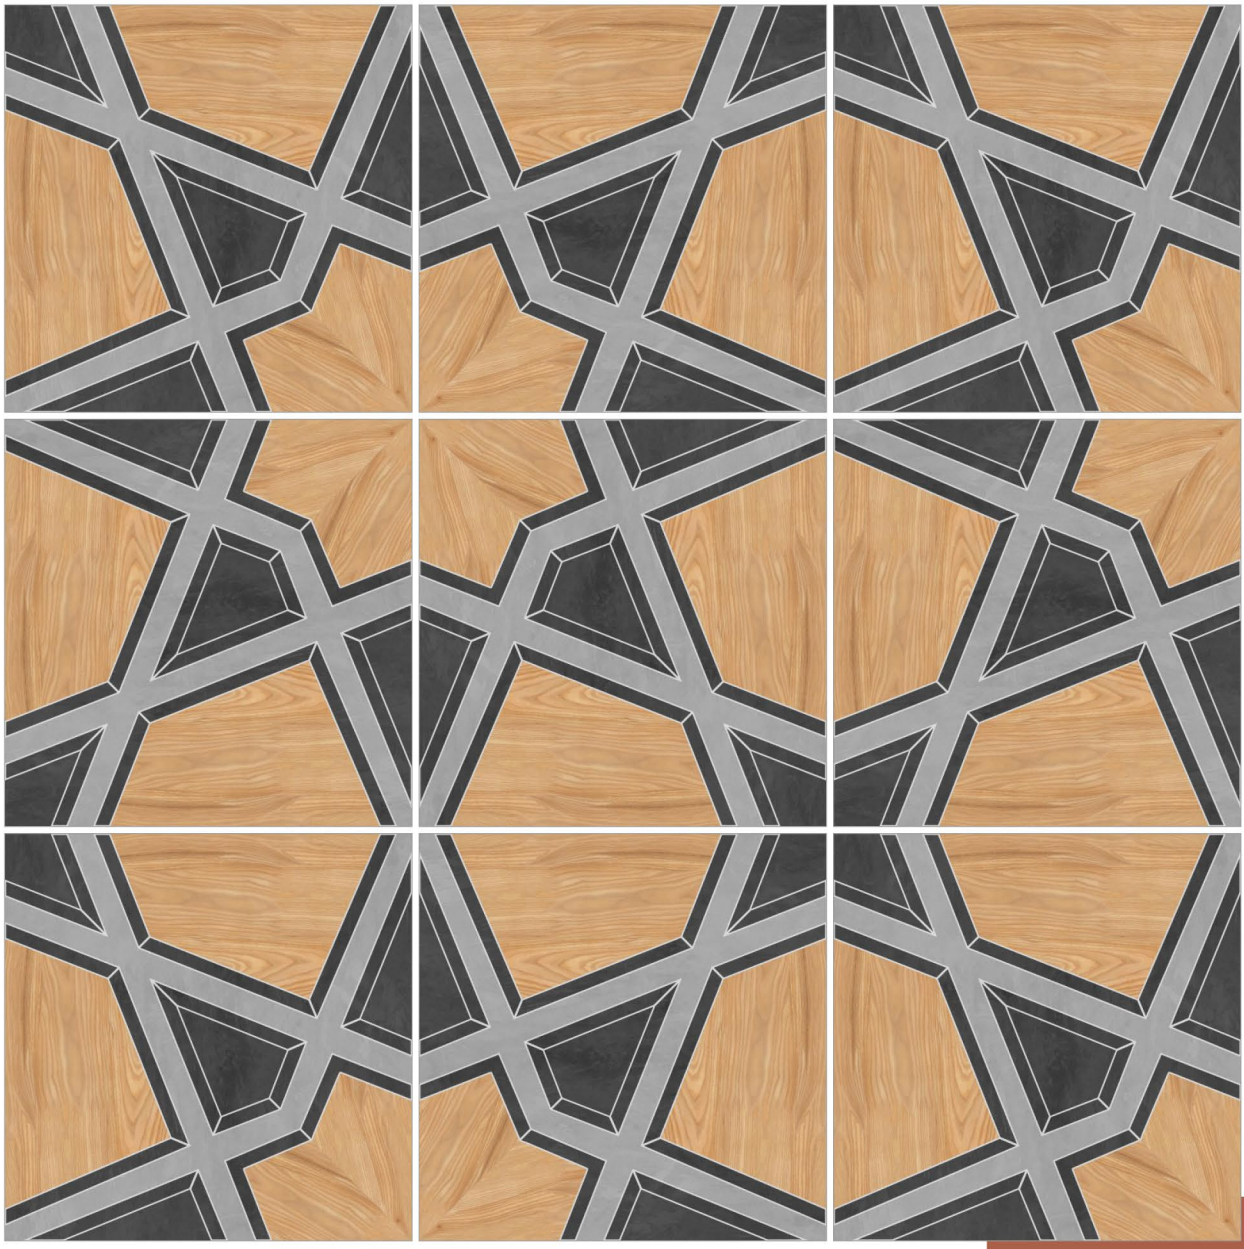

Application areas

Technical specification

RUG
COLLECTION

600x
600mm

Matt
Finish

ASTRO
BROWN

ASTRO BROWN

RUG
COLLECTION