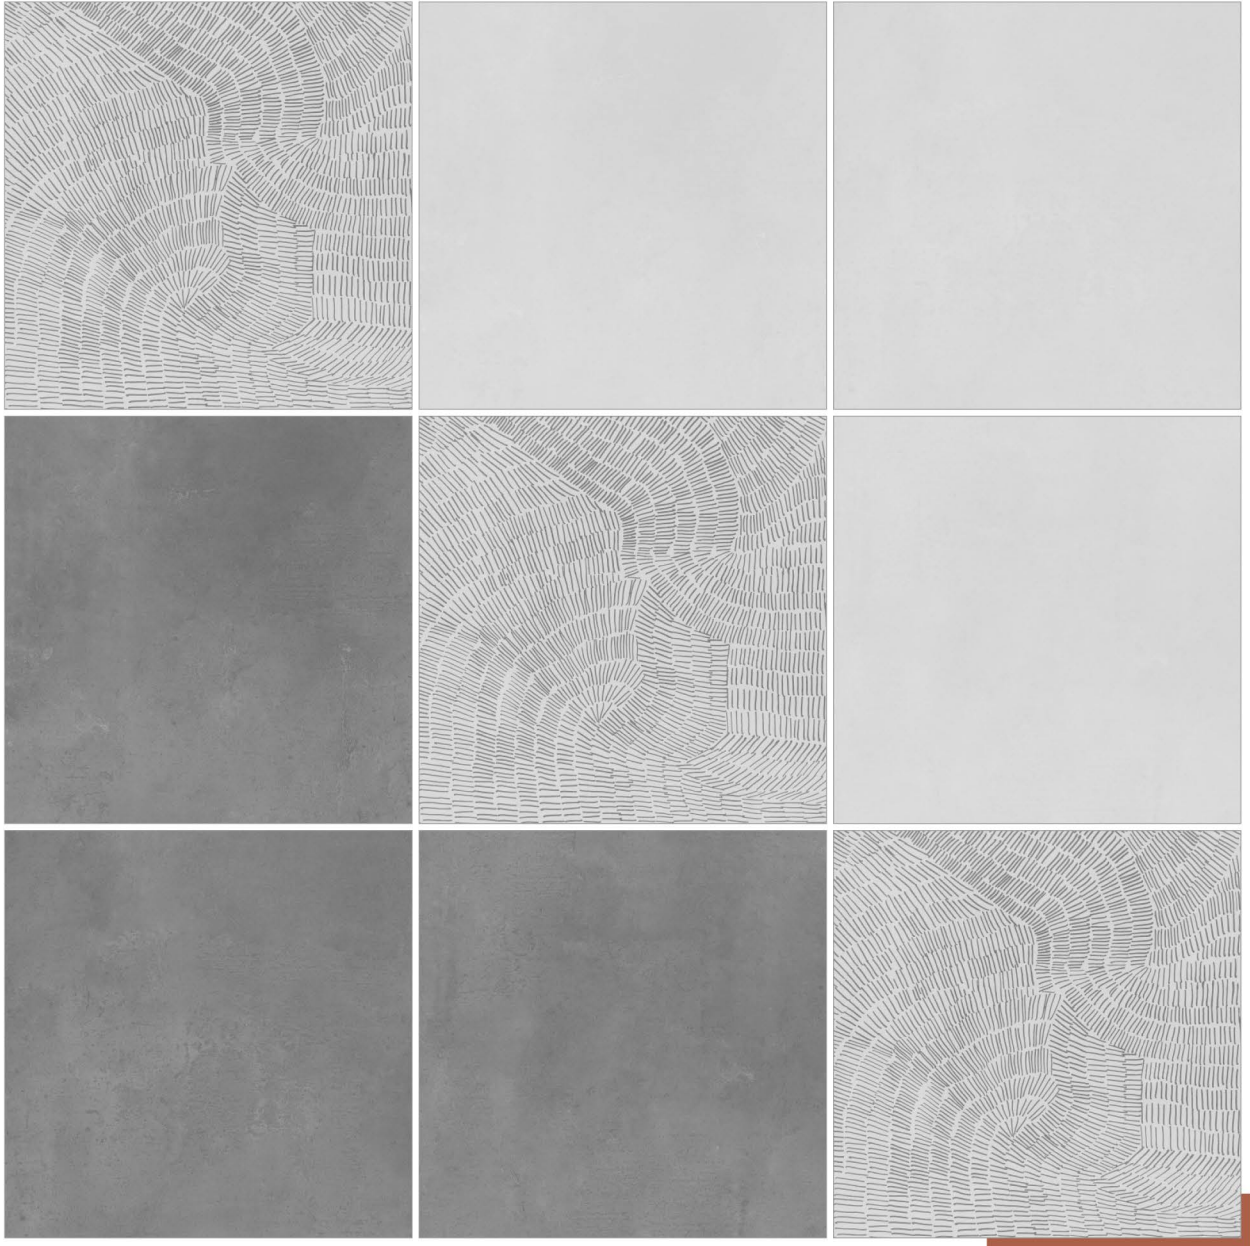

Matt
Finish

**CAVIAR
MIX**

**CAVIAR
BASE**

RUG
COLLECTION

600x
600mm

Matt
Finish

**RITZ
DARK**

CELIO