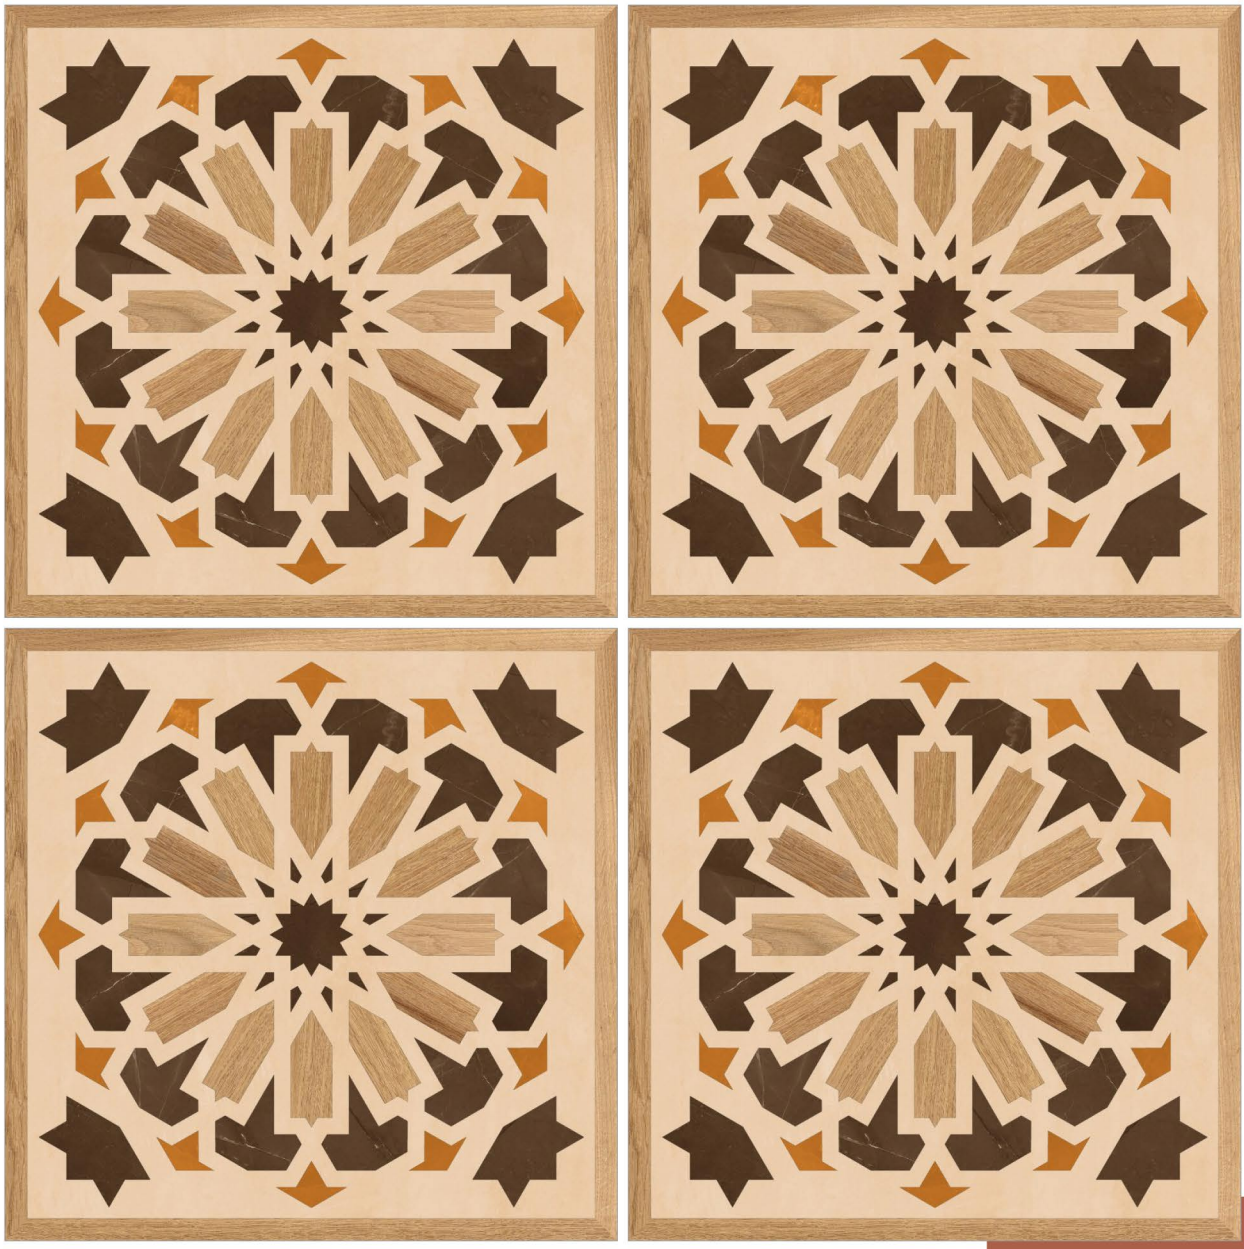

RUG
COLLECTION

600x
600mm

Matt
Finish

DECORT
BROWN