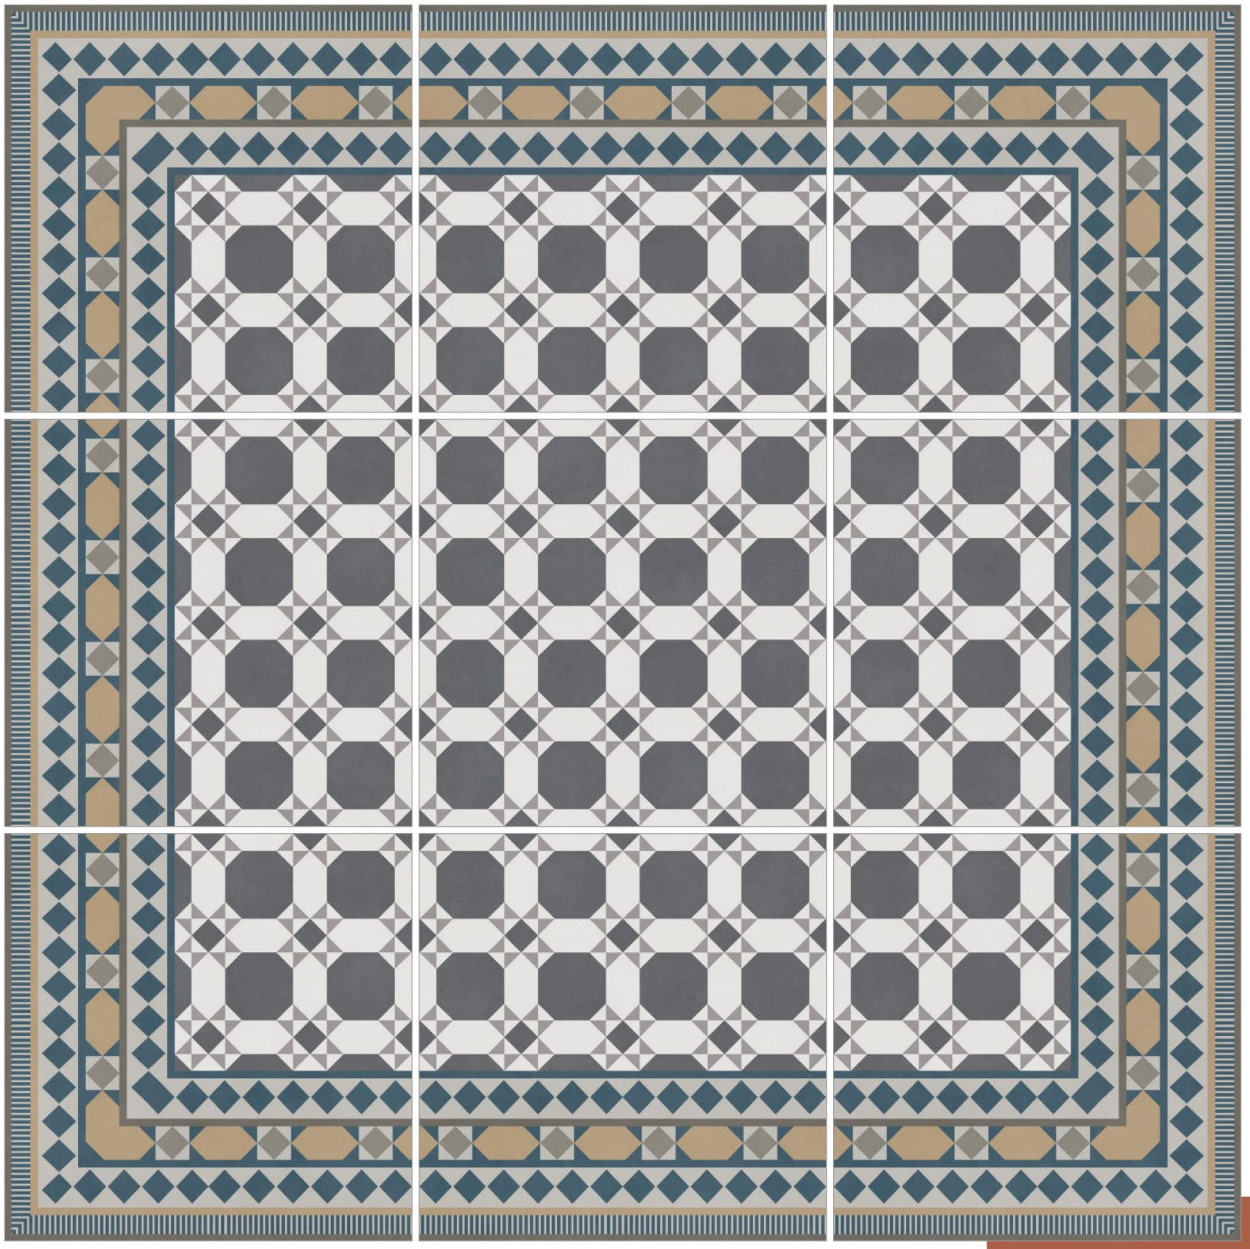

RUG
COLLECTION

600x
600mm

Matt
Finish