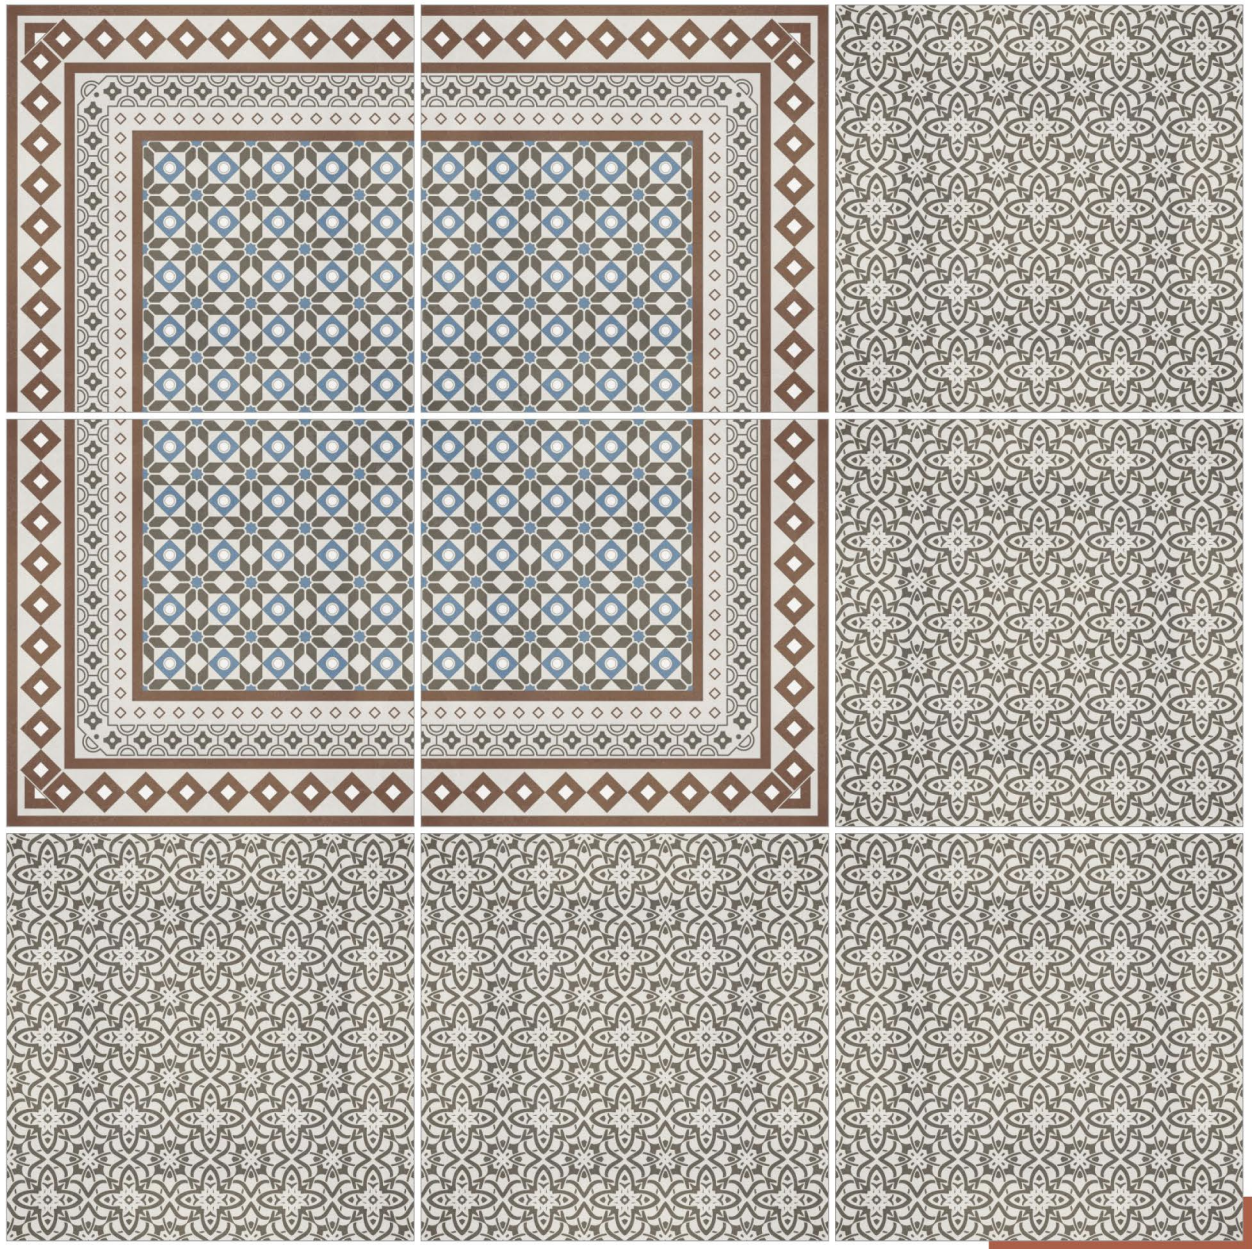

RUG
COLLECTION

600x
600mm

Matt
Finish