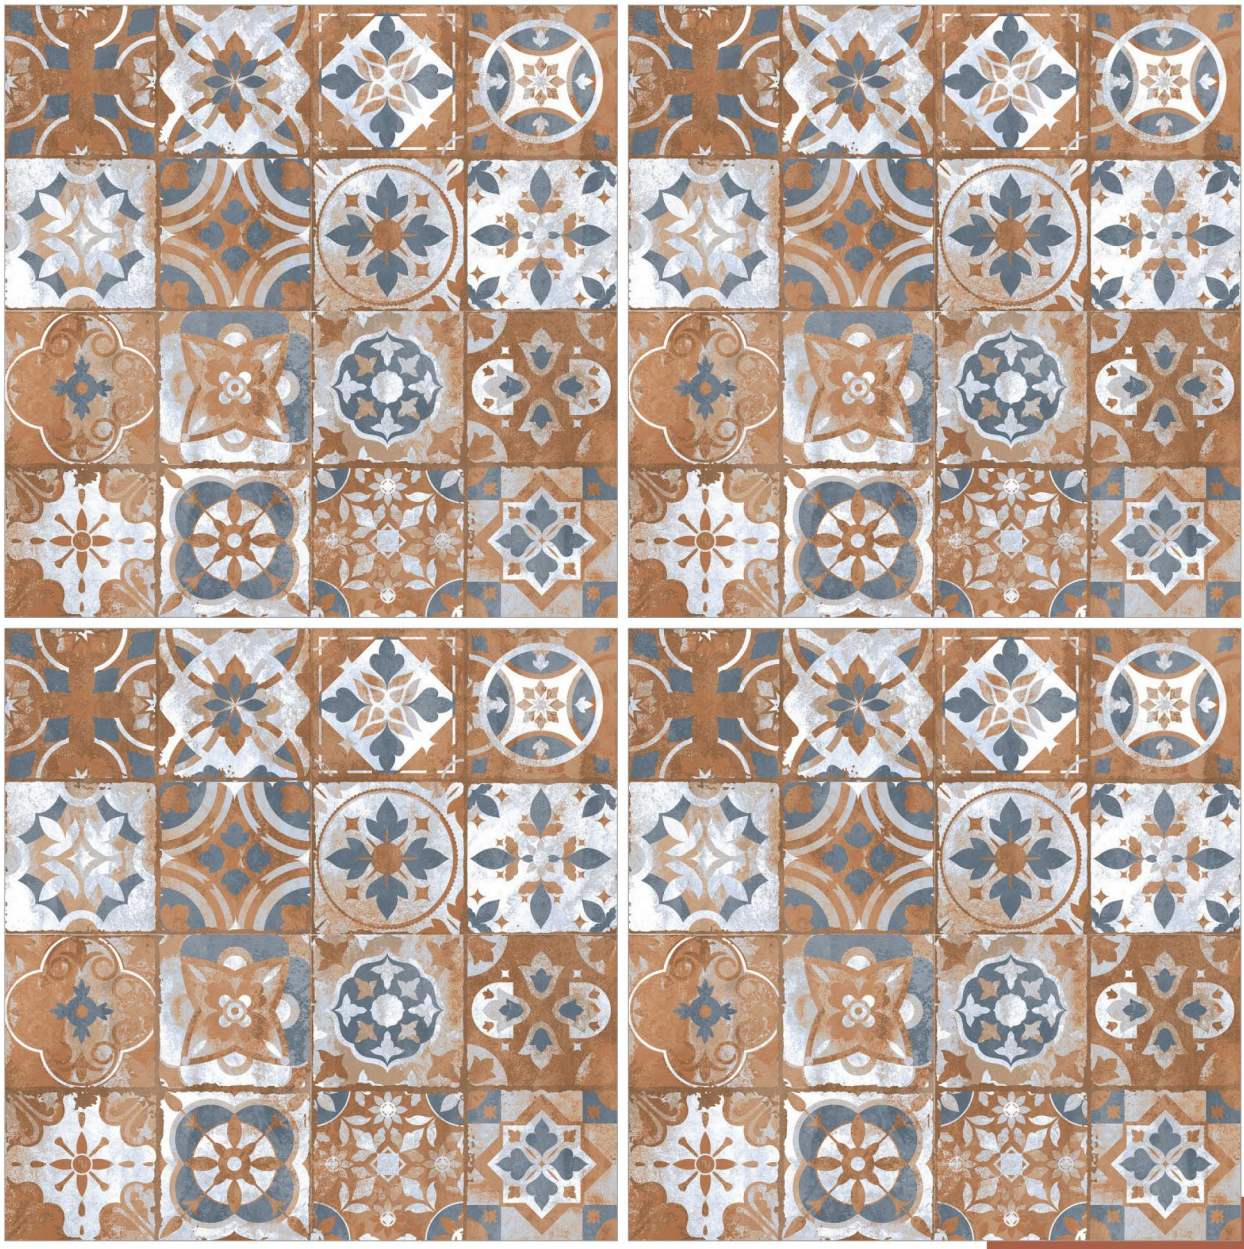

RUG
COLLECTION

600x
600mm

Matt
Finish

PARIYO
PROX