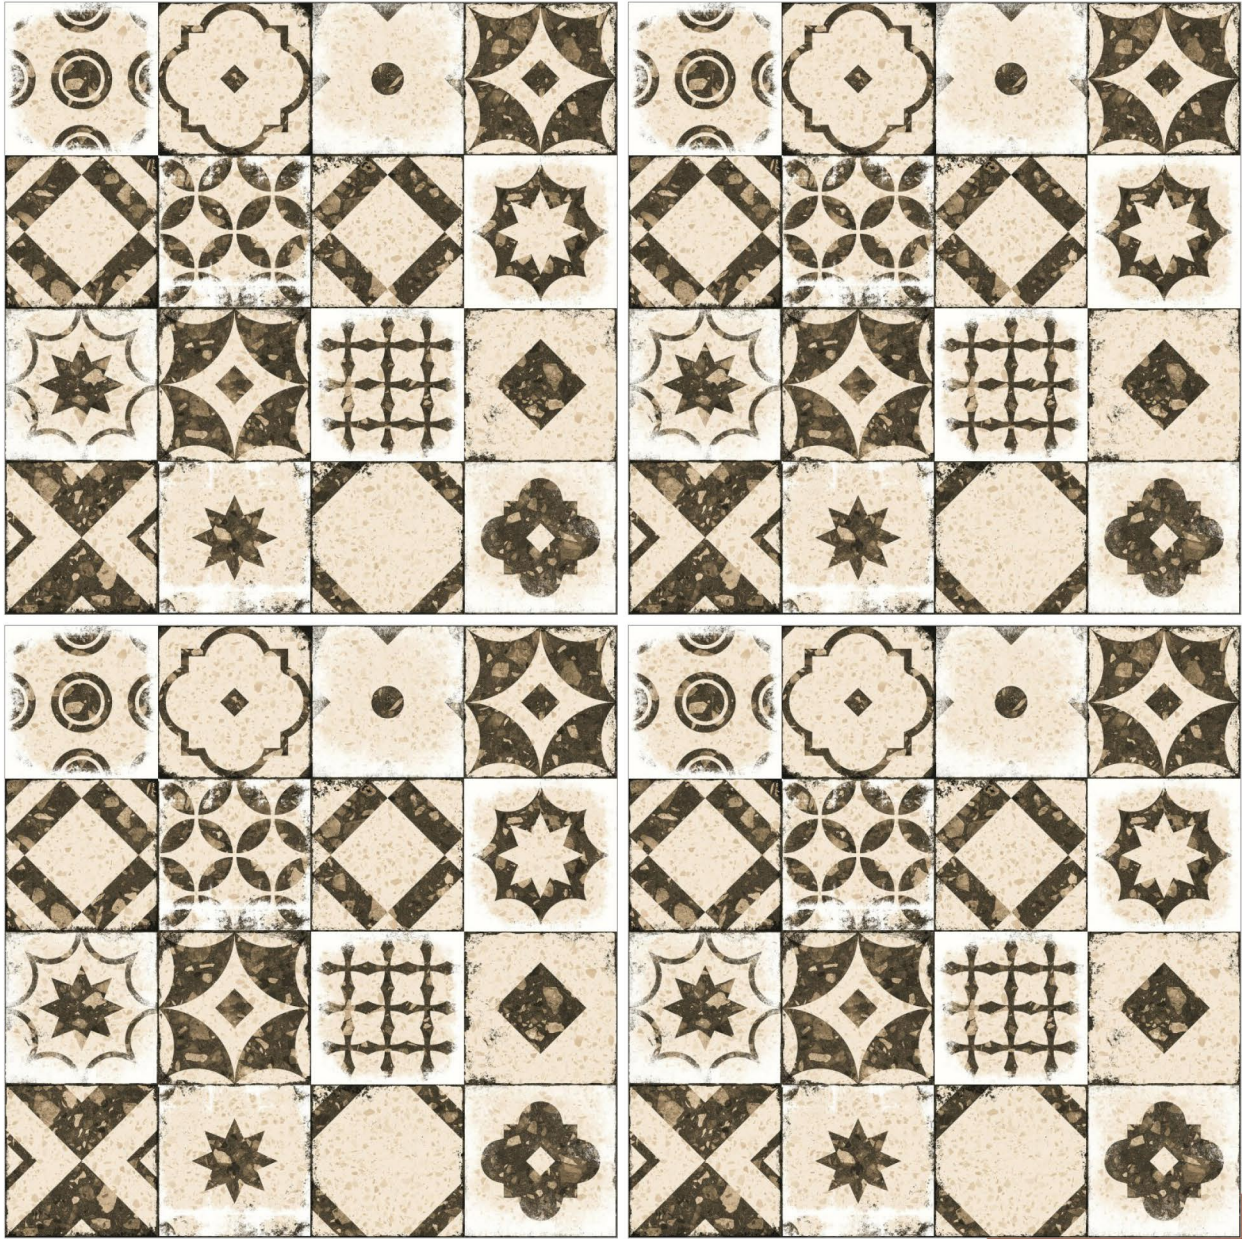

RUG
COLLECTION

600x
600mm

Matt
Finish

CHASSY
MARROC