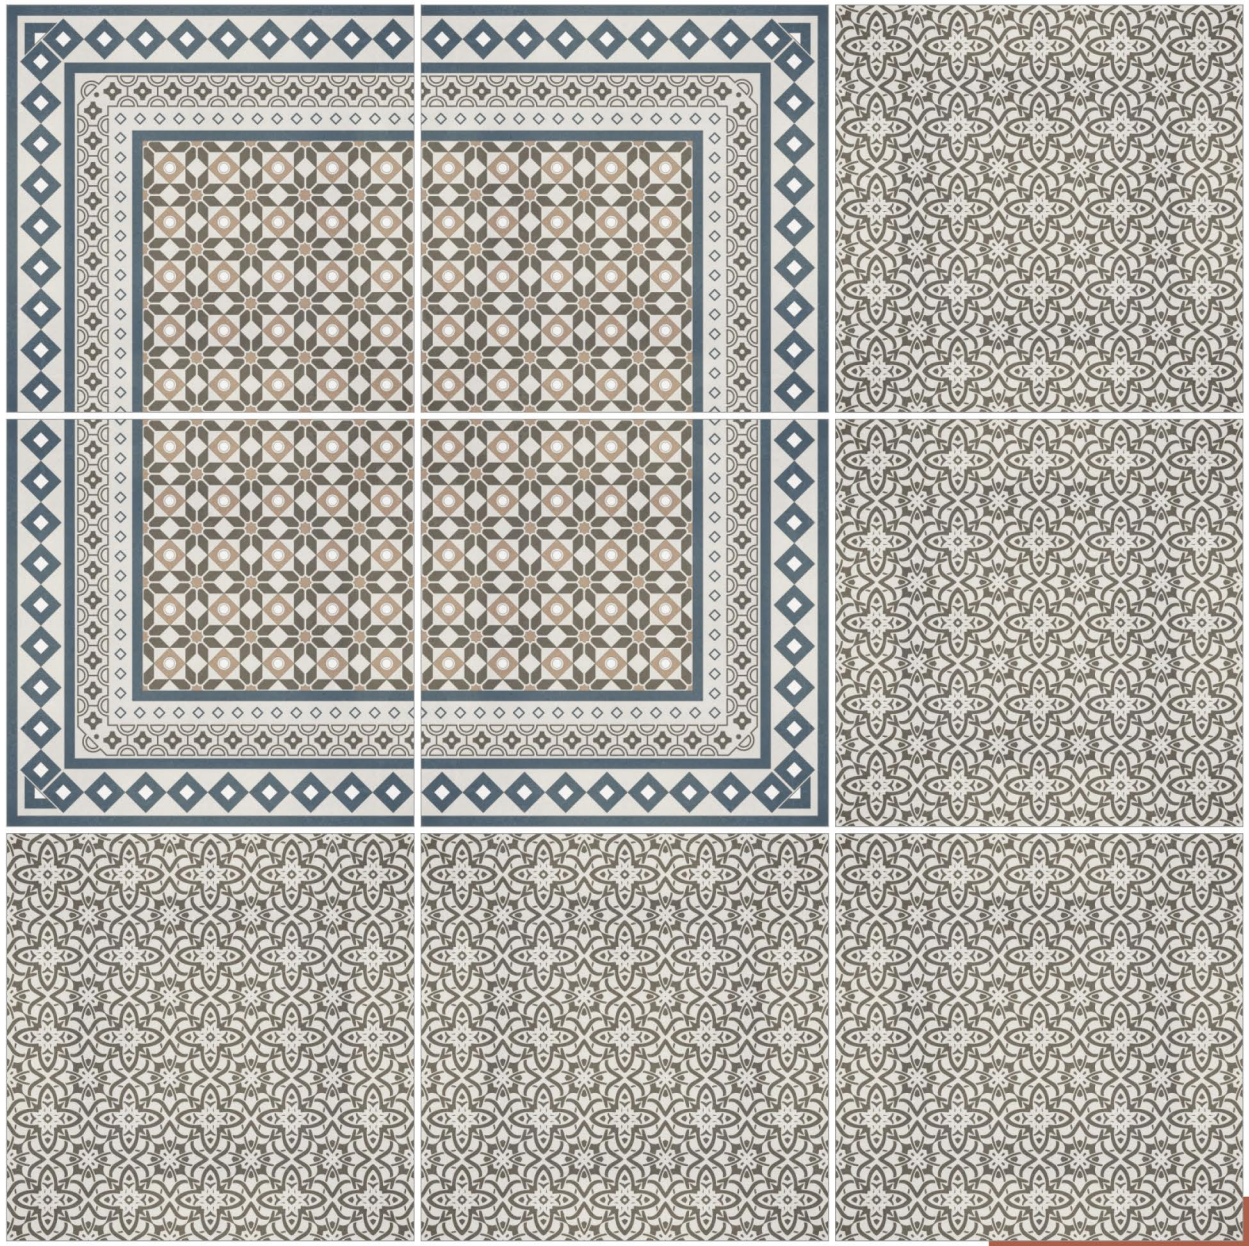

RUG
COLLECTION

600x
600mm

Matt
Finish