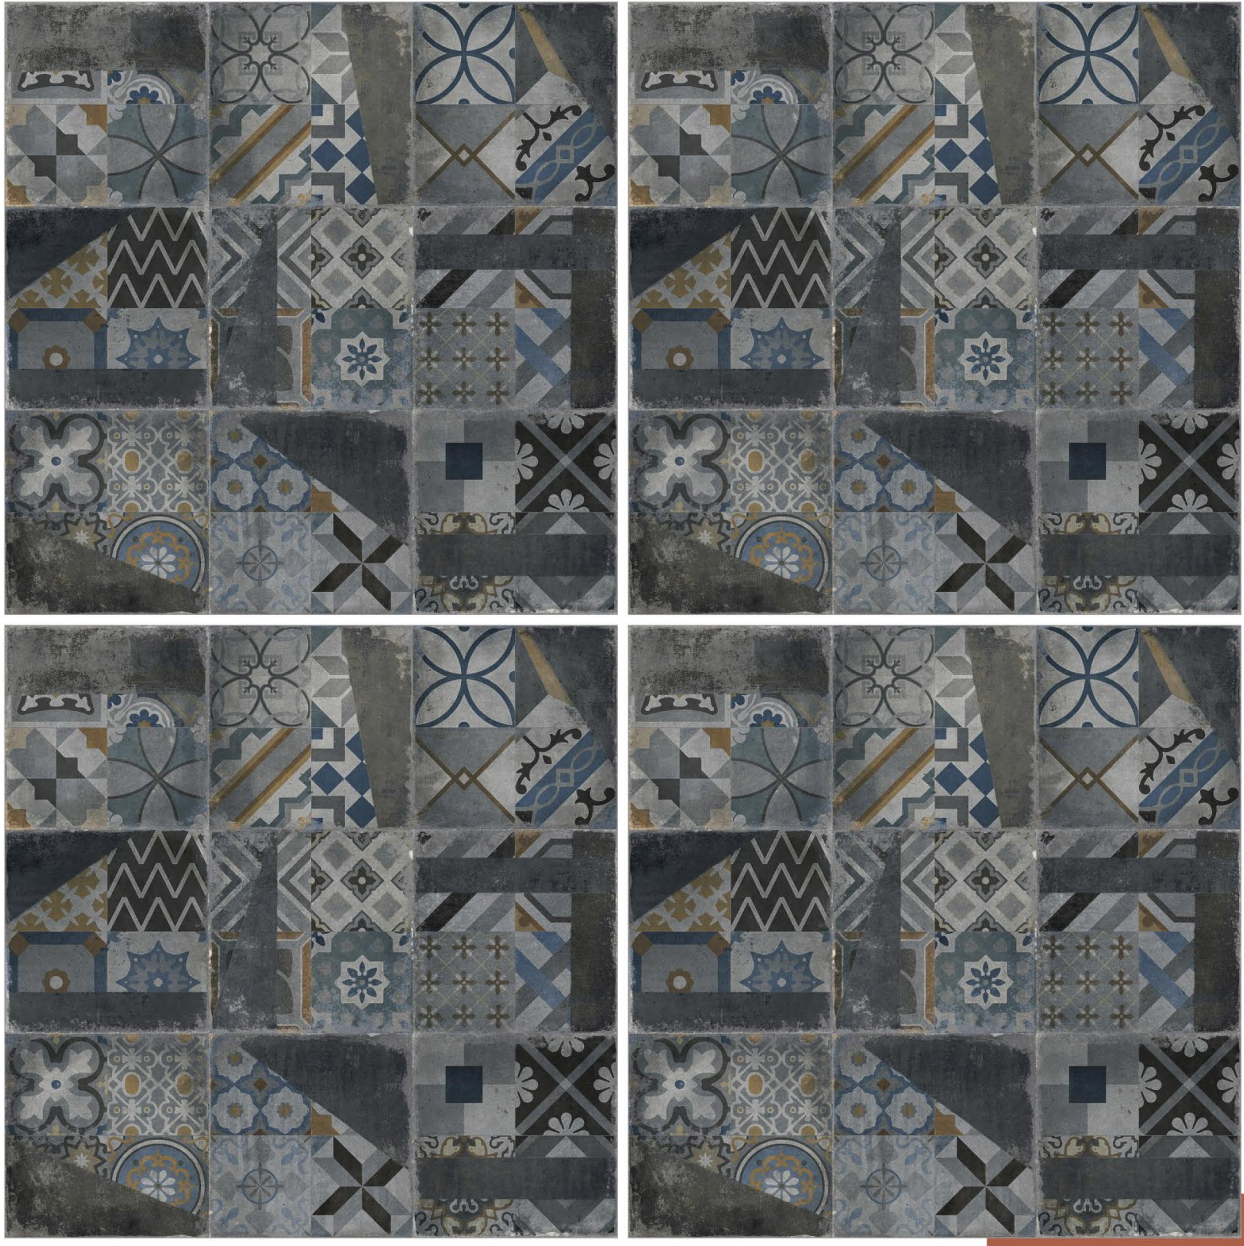

RUG
COLLECTION

600x
600mm

Matt
Finish

ULTR
CHARCOAL