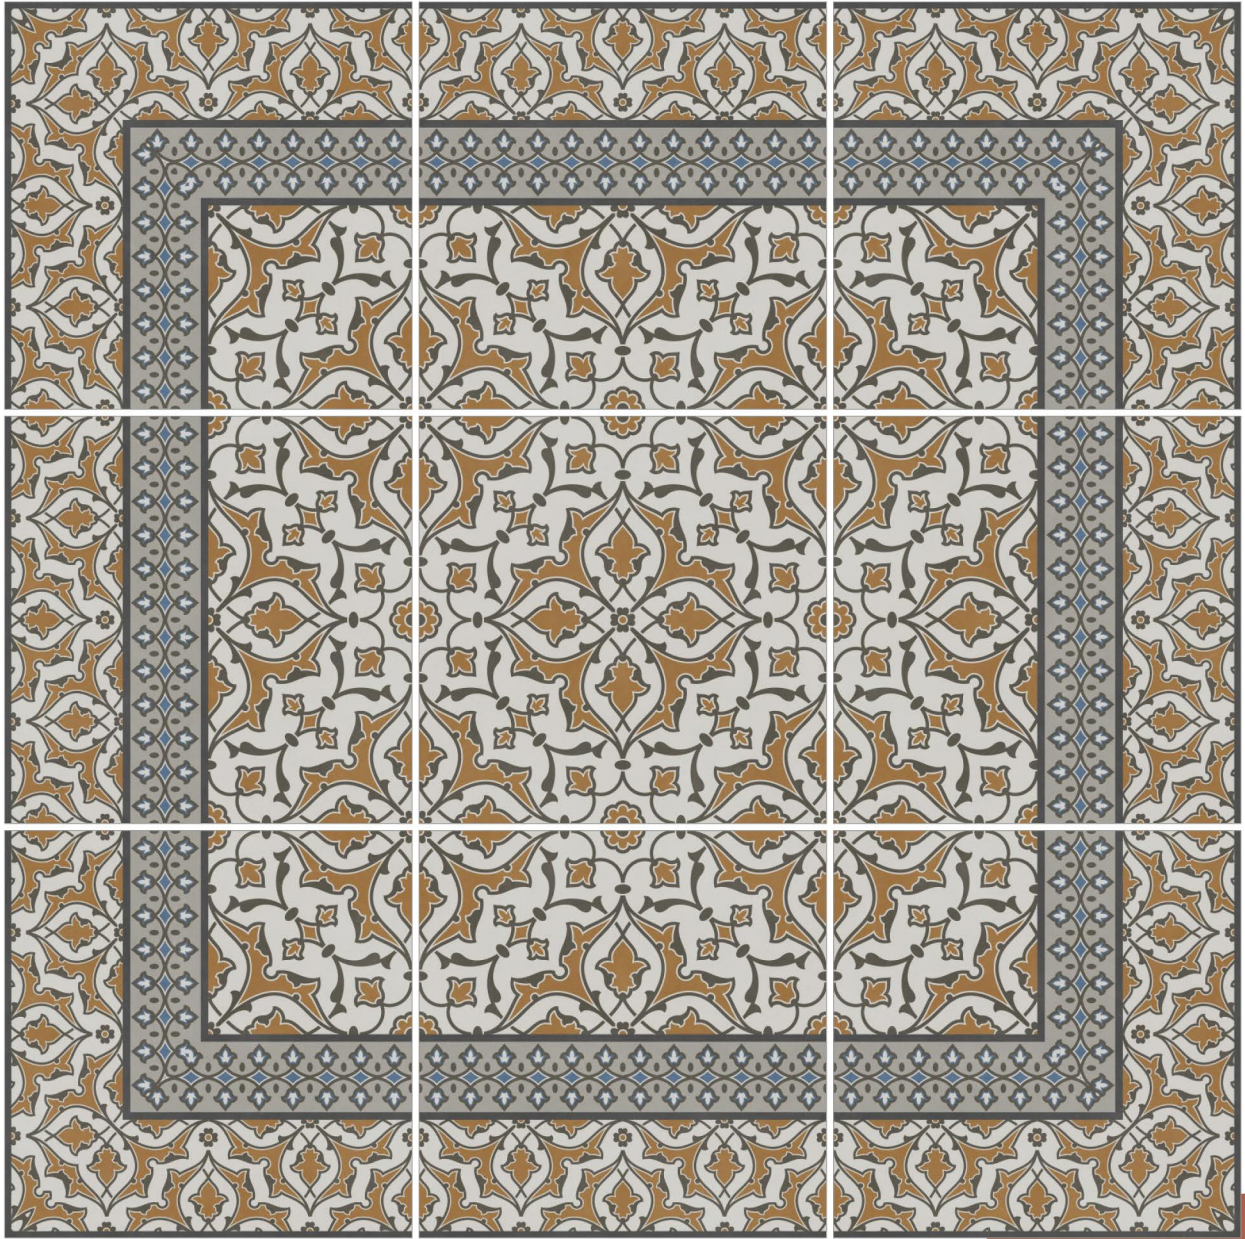

RUG
COLLECTION

600x
600mm

Matt
Finish