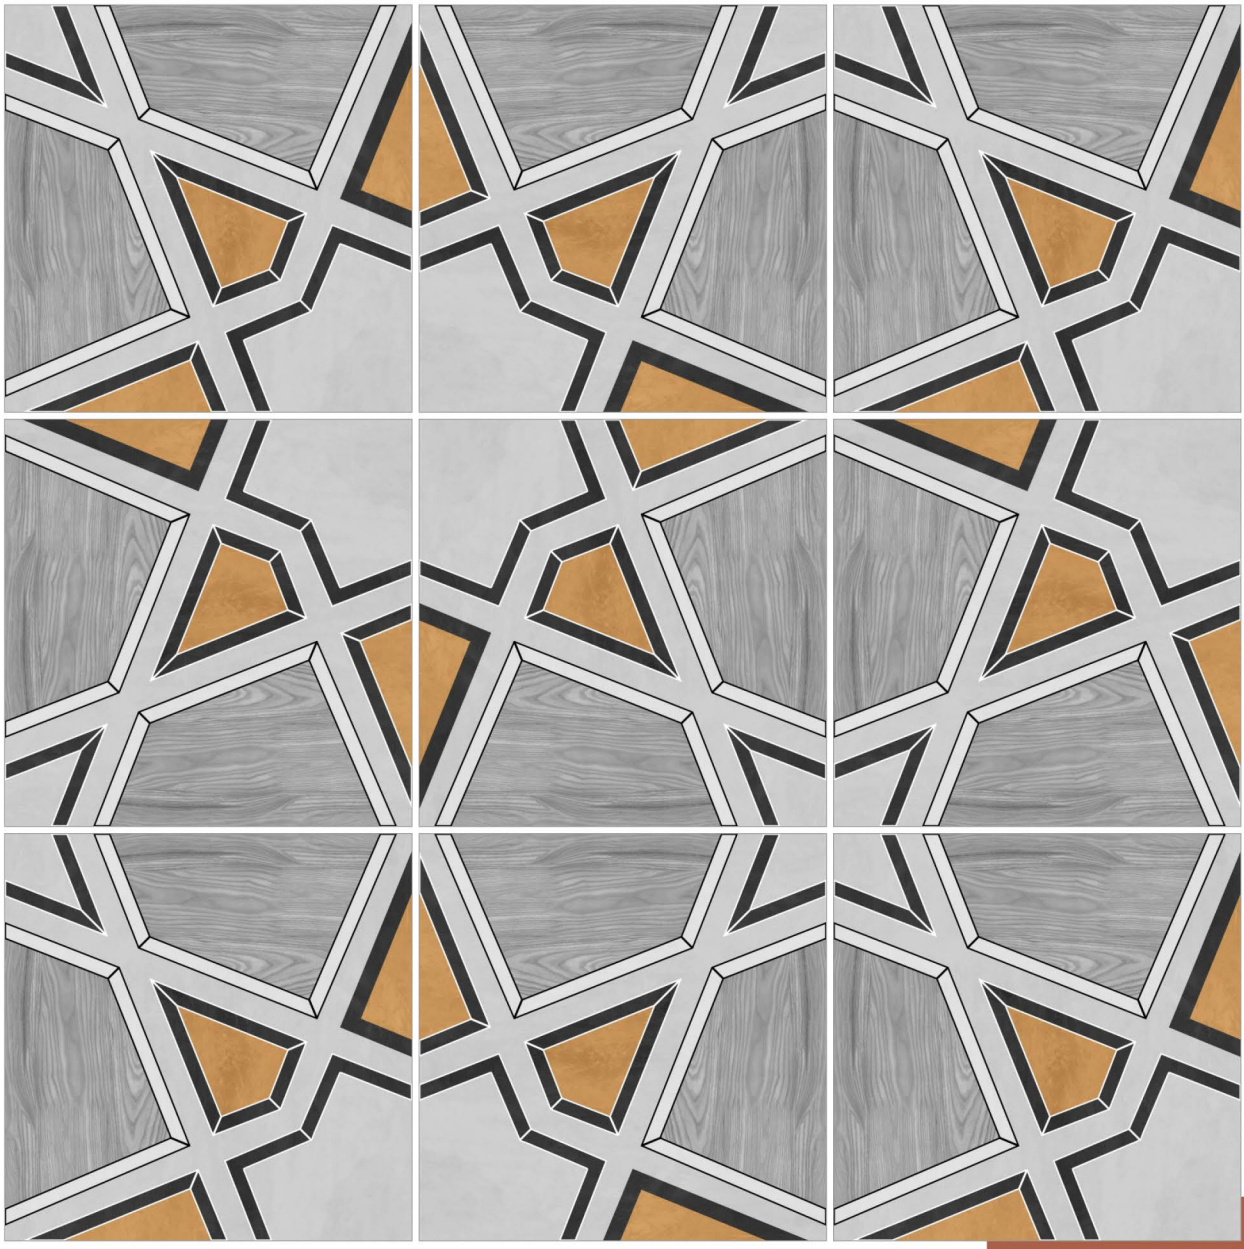

RUG
COLLECTION

600x
600mm

Matt
Finish

**ASTRO
SOLO**