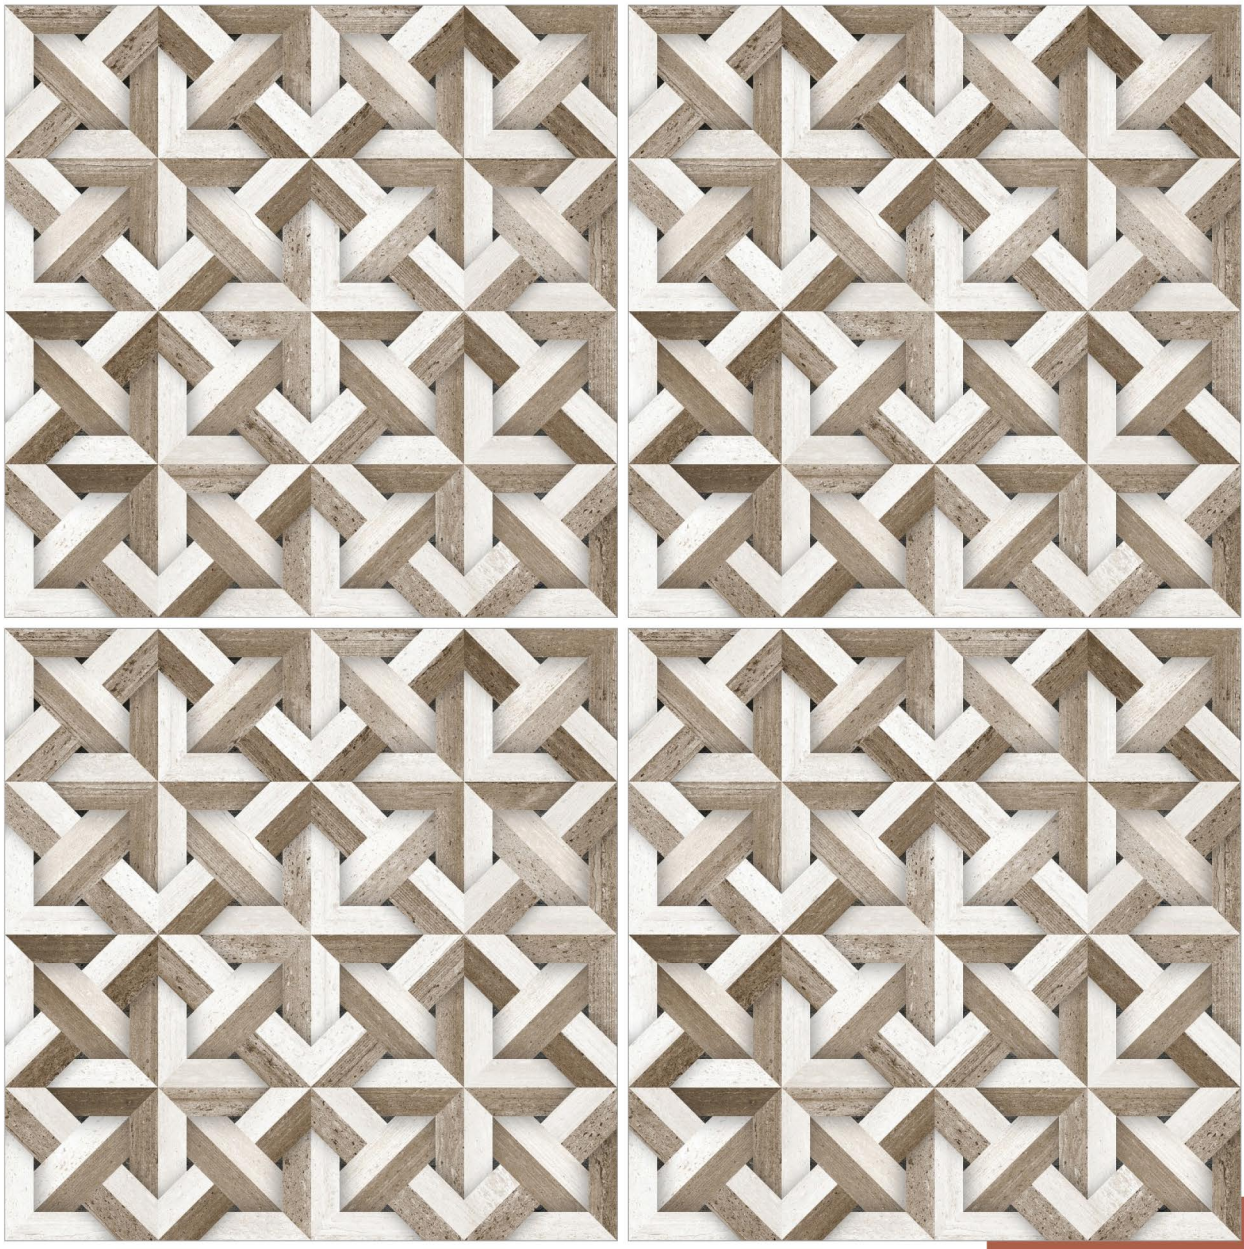

RUG
COLLECTION

600x
600mm

Matt
Finish

TRAVERT
NACAR