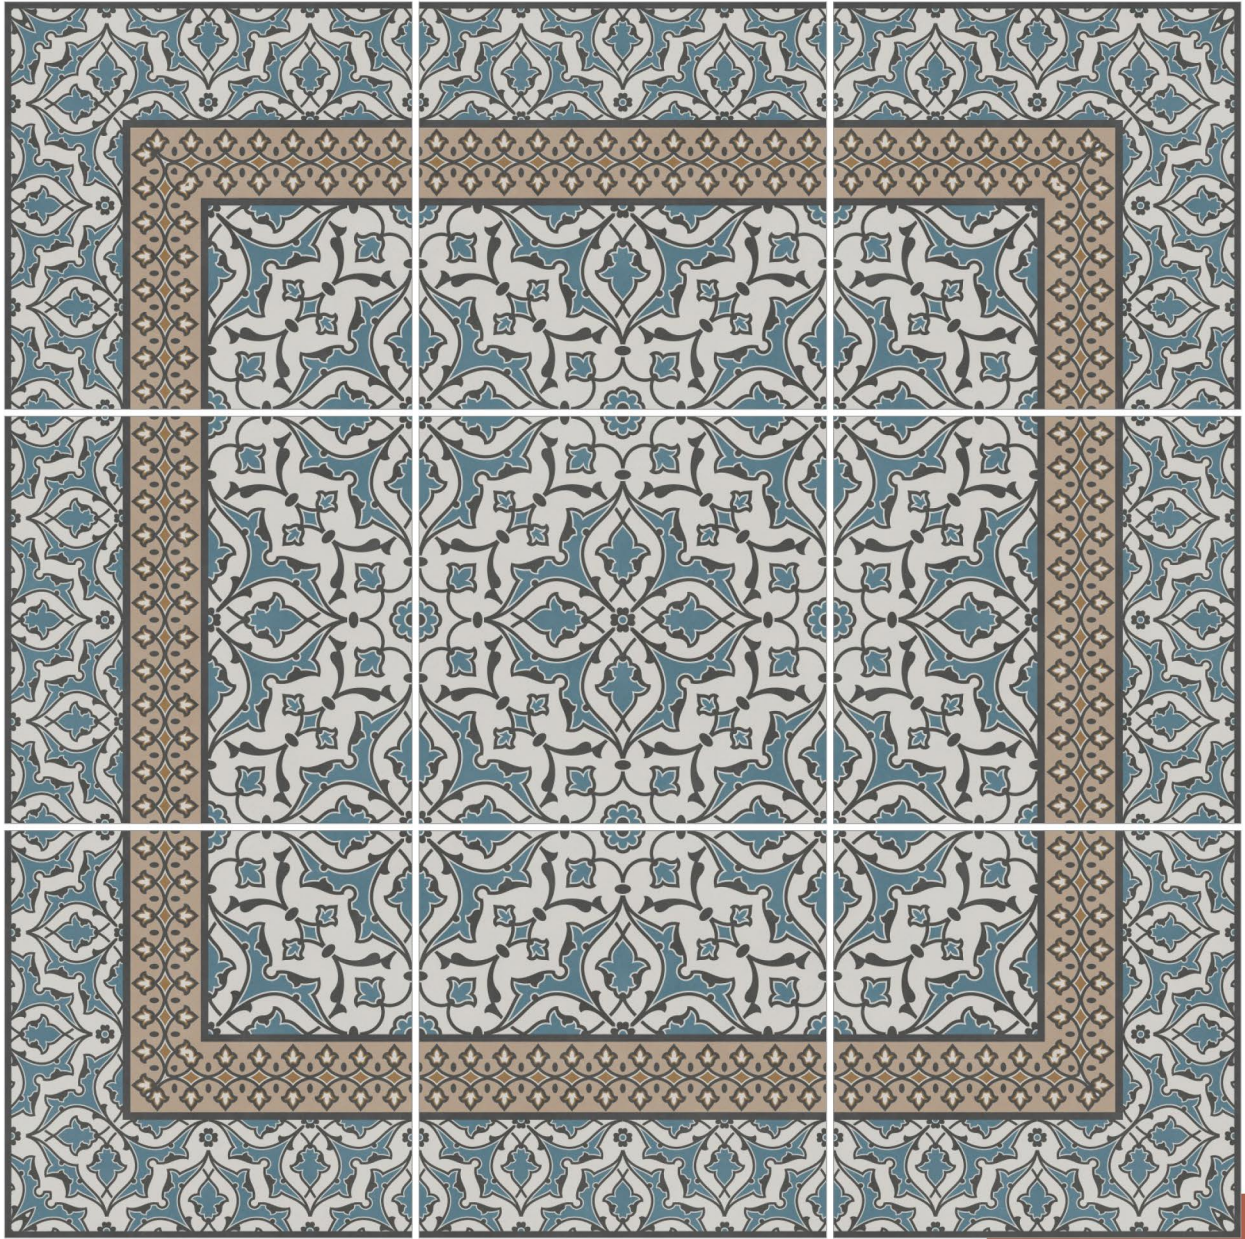

RUG
COLLECTION

600x
600mm

Matt
Finish