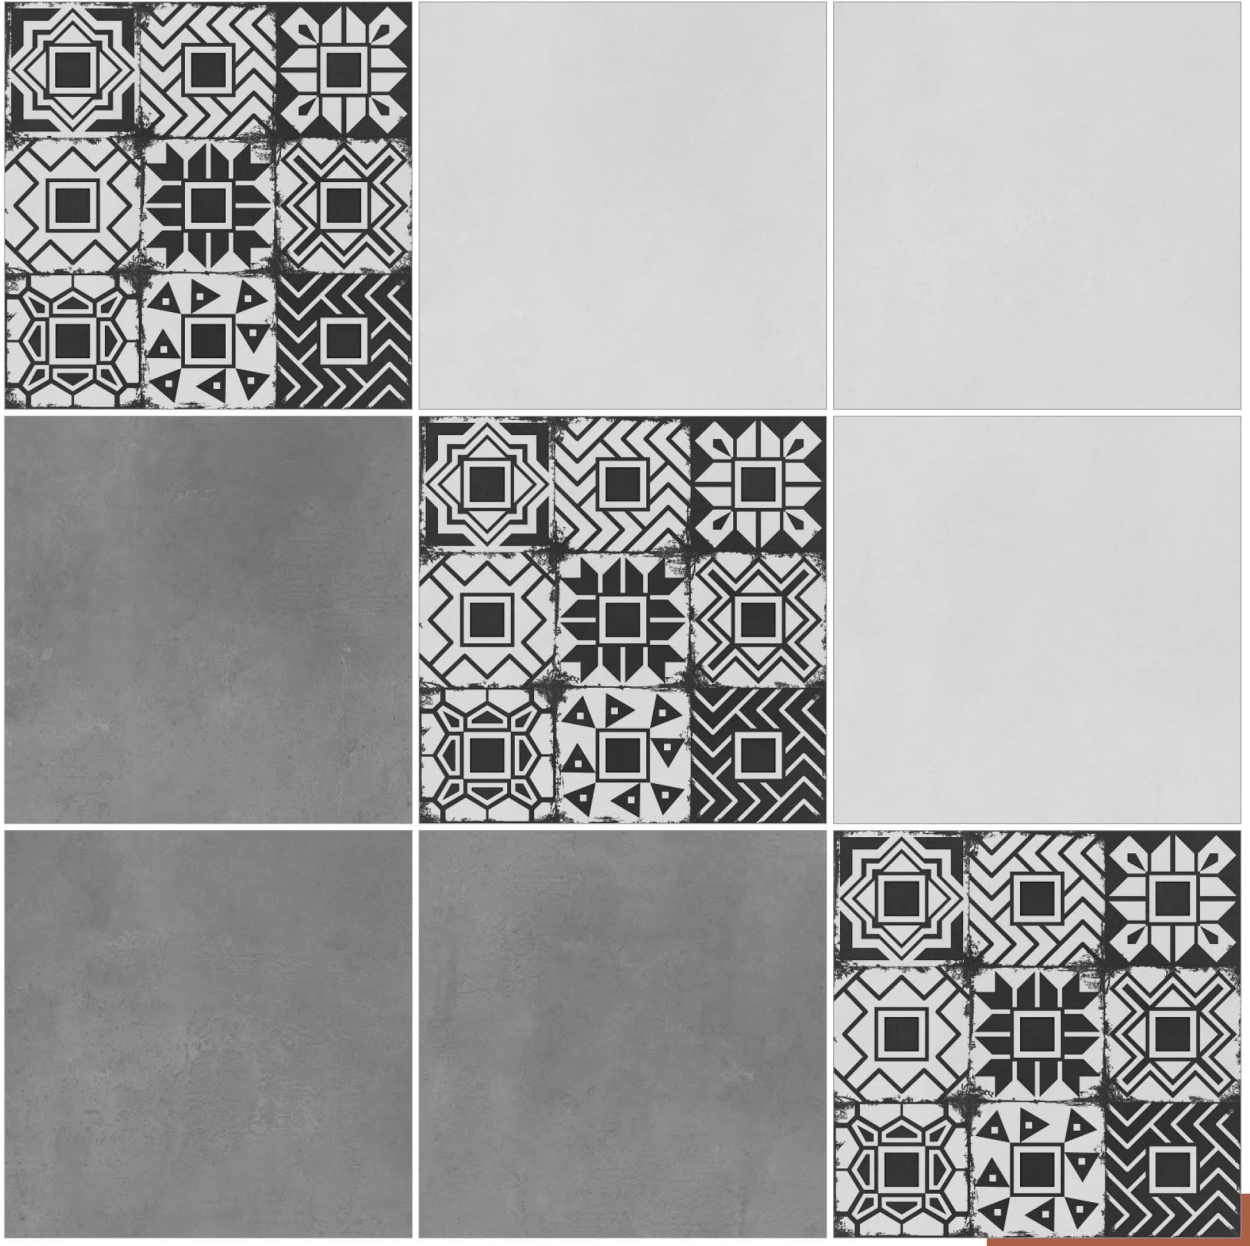

600x
600mm

Matt
Finish

WERSIAN
INDID

RUG
COLLECTION

600x
600mm

Matt
Finish

WERSIAN
WIND

WERSIAN WIND

RUG
COLLECTION

600x
600mm

Matt
Finish

**RITZ
DARK**

ZEBRANO

**RITZ
LIGHT**

PORTX[®]
BELIEVE IN QUALITY

+91 98799 23031