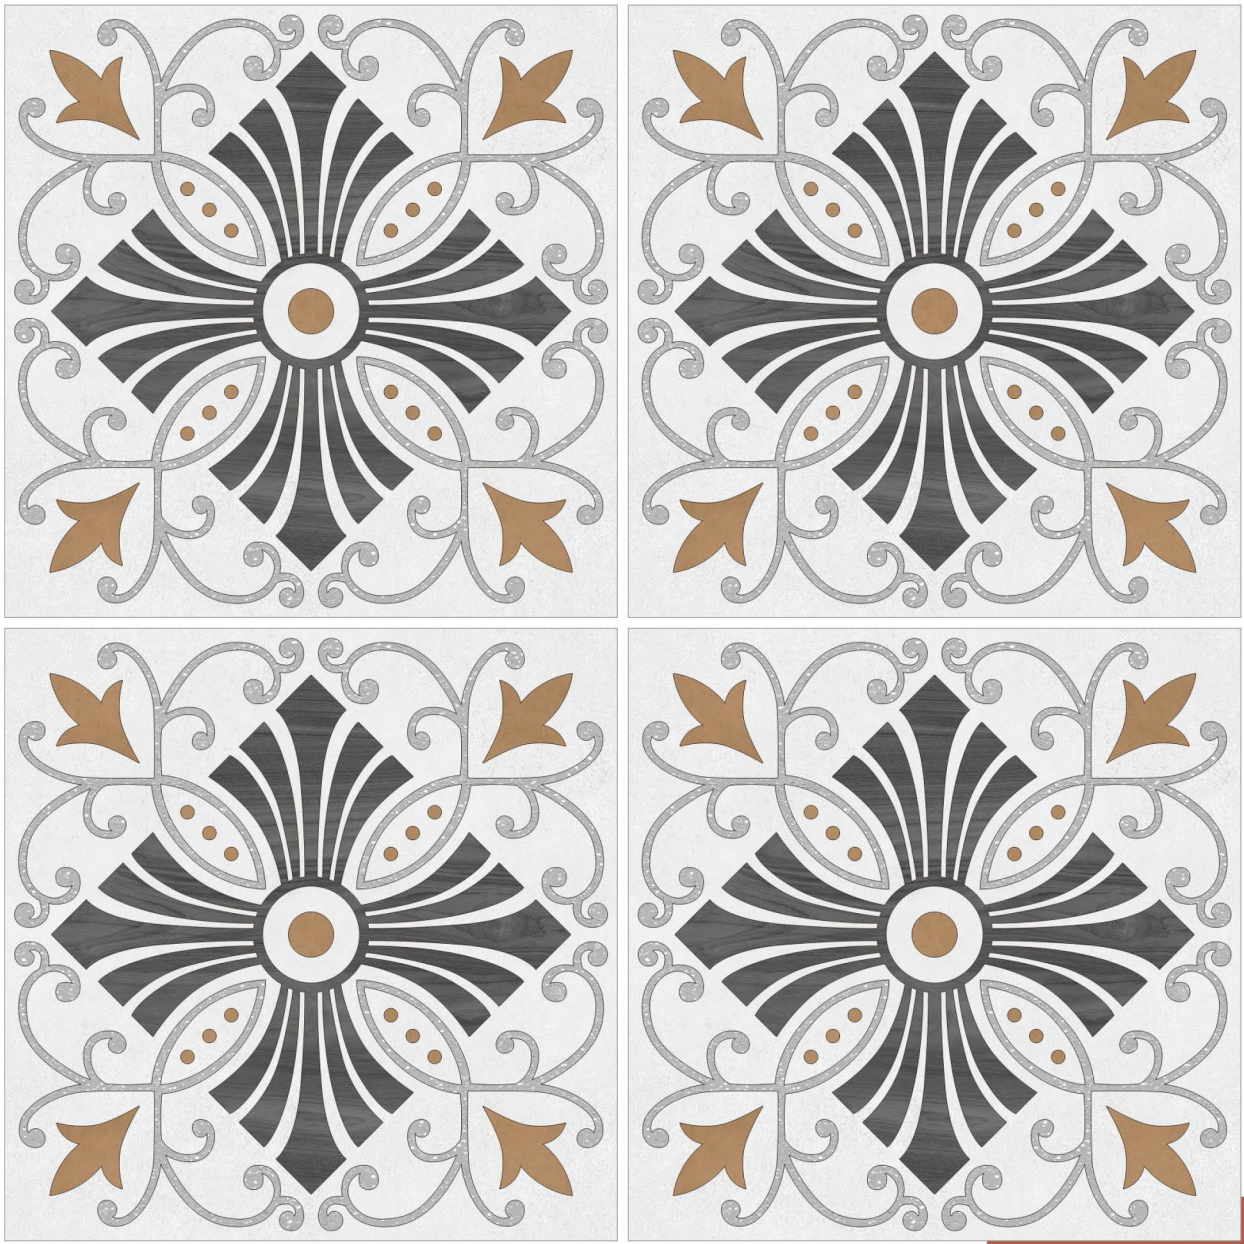

RIMA
BROWN

RIMA BROWN

RUG
COLLECTION

600x
600mm

Matt
Finish

RIMA
GREY

RUG
COLLECTION

600x
600mm