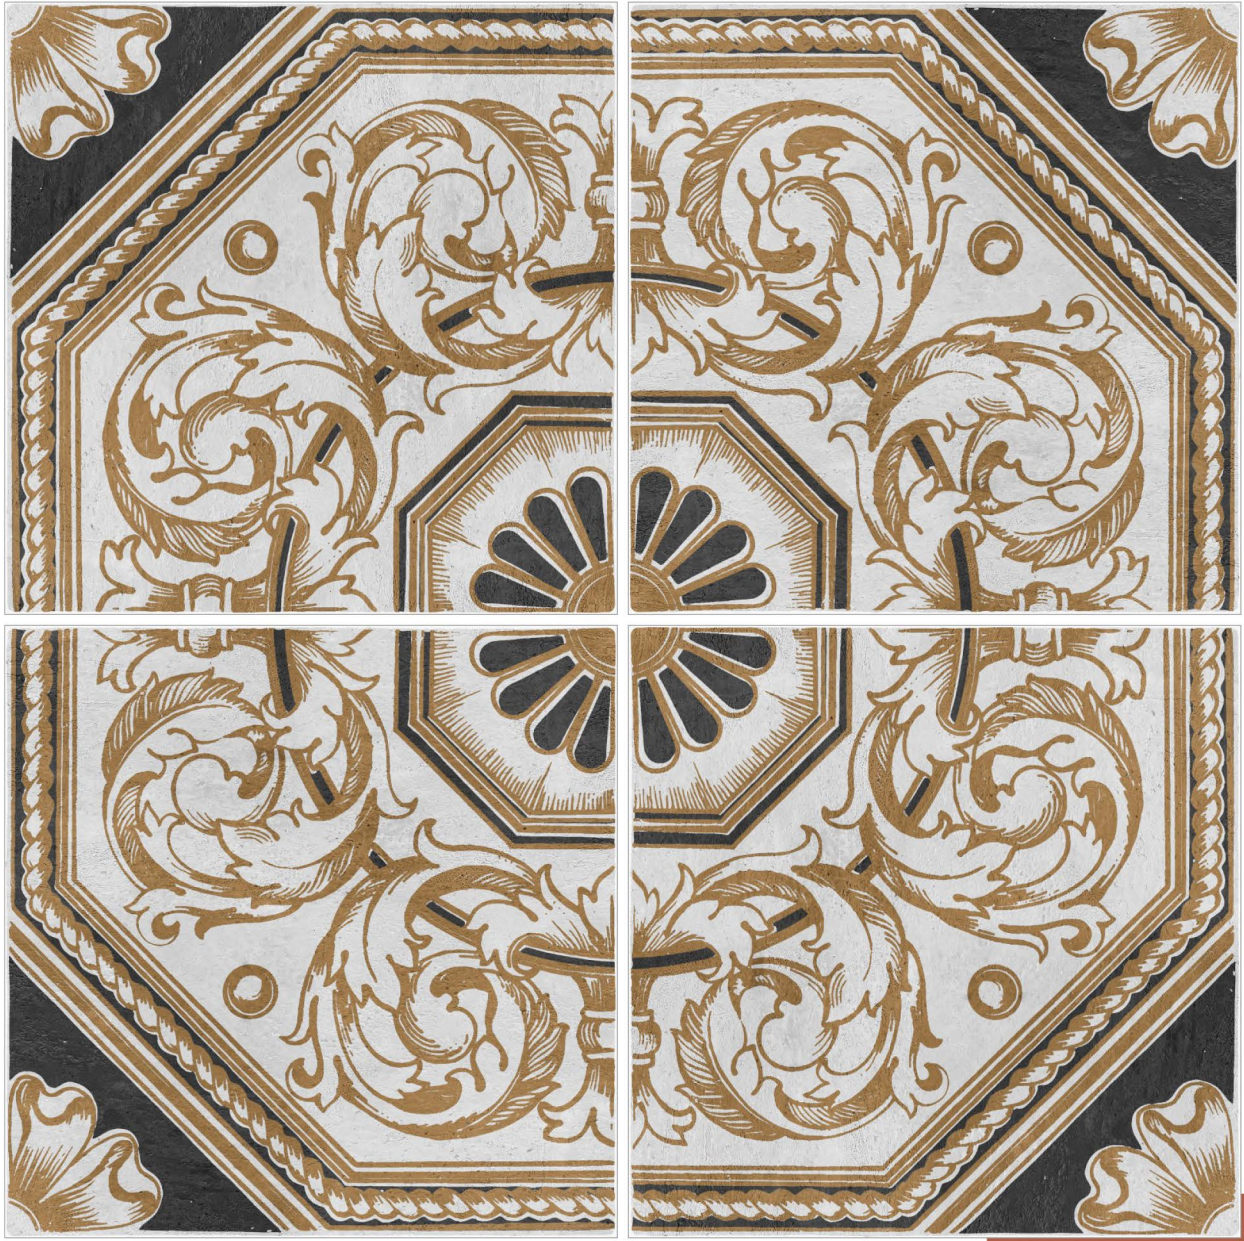

600x
600mm

Matt
Finish

CRAYON
ICE

RUG
COLLECTION

600x
600mm

Matt
Finish

CRAYON
NATURAL

RUG
COLLECTION