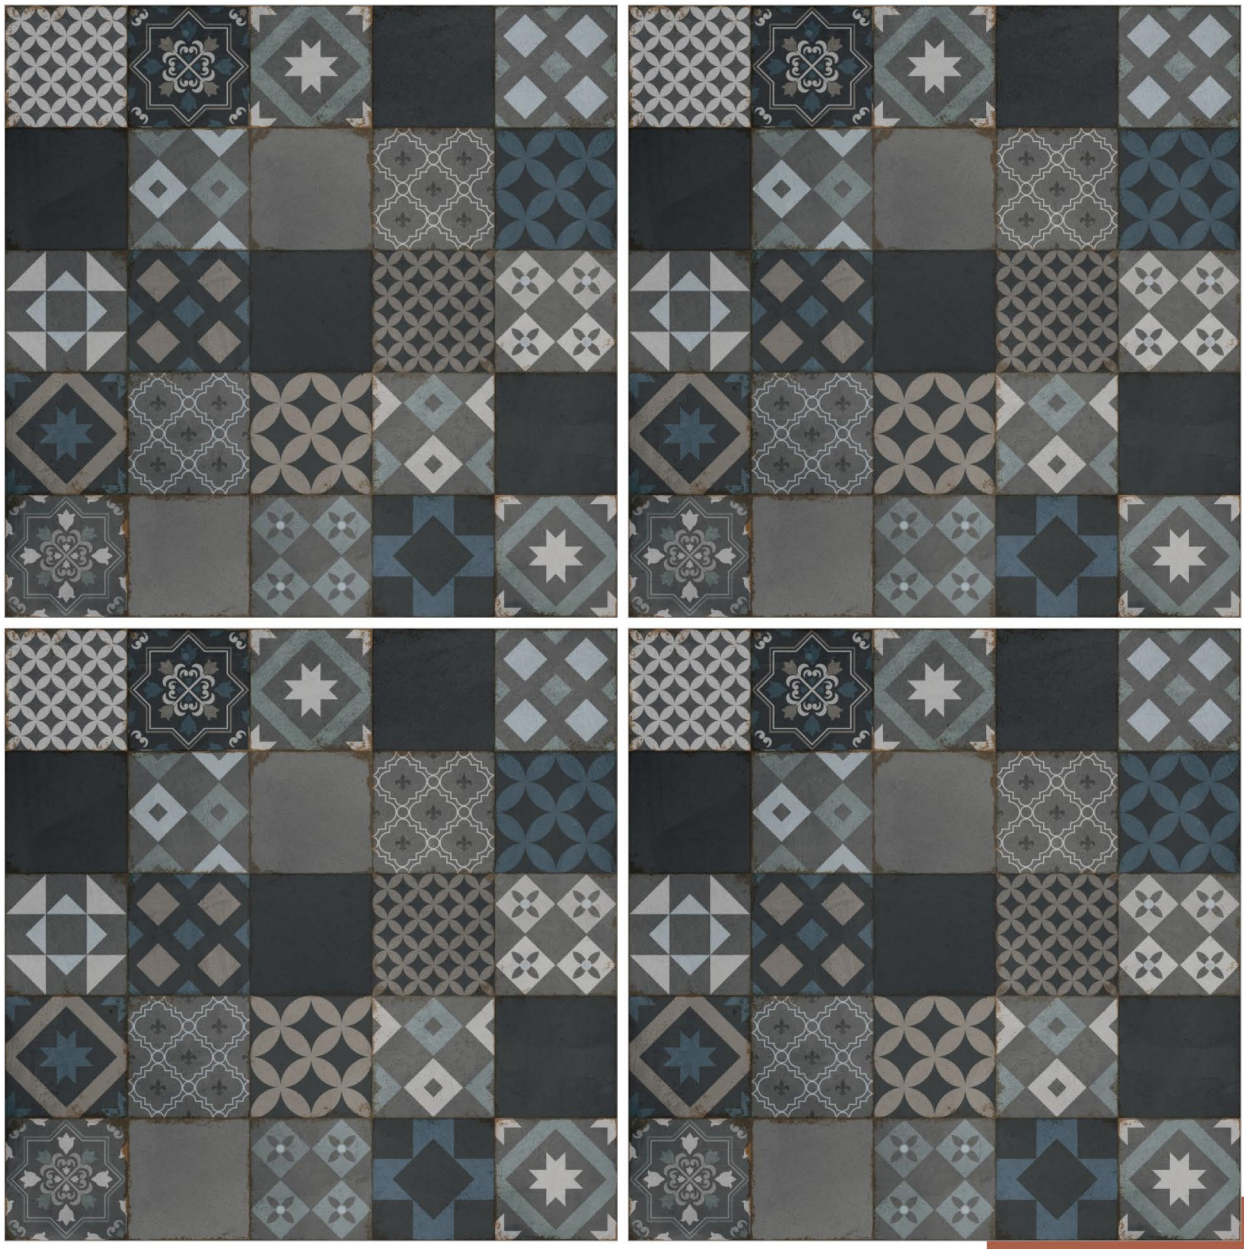

RUG
COLLECTION

600x
600mm

Matt
Finish

BUZZY
COAL

RUG
COLLECTION

600x
600mm

Matt
Finish

BUZZY
NATURAL