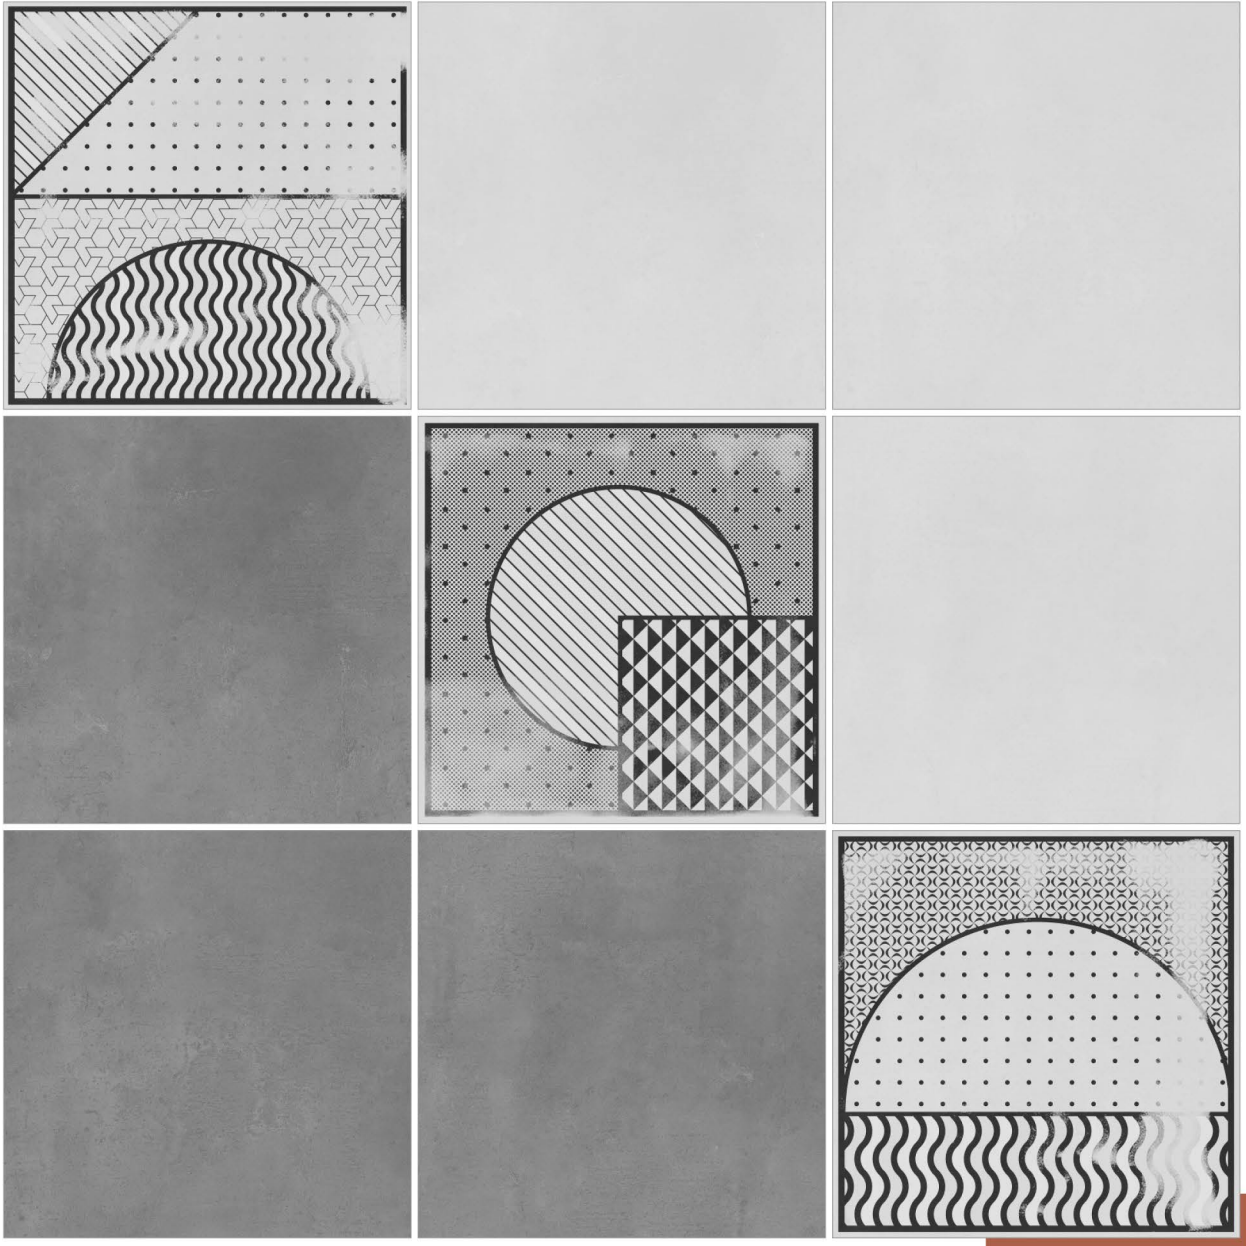

GROOVE
NERO

RUG
COLLECTION

600x
600mm

Matt
Finish

JITOVA

RUG
COLLECTION

600x
600mm

Matt
Finish