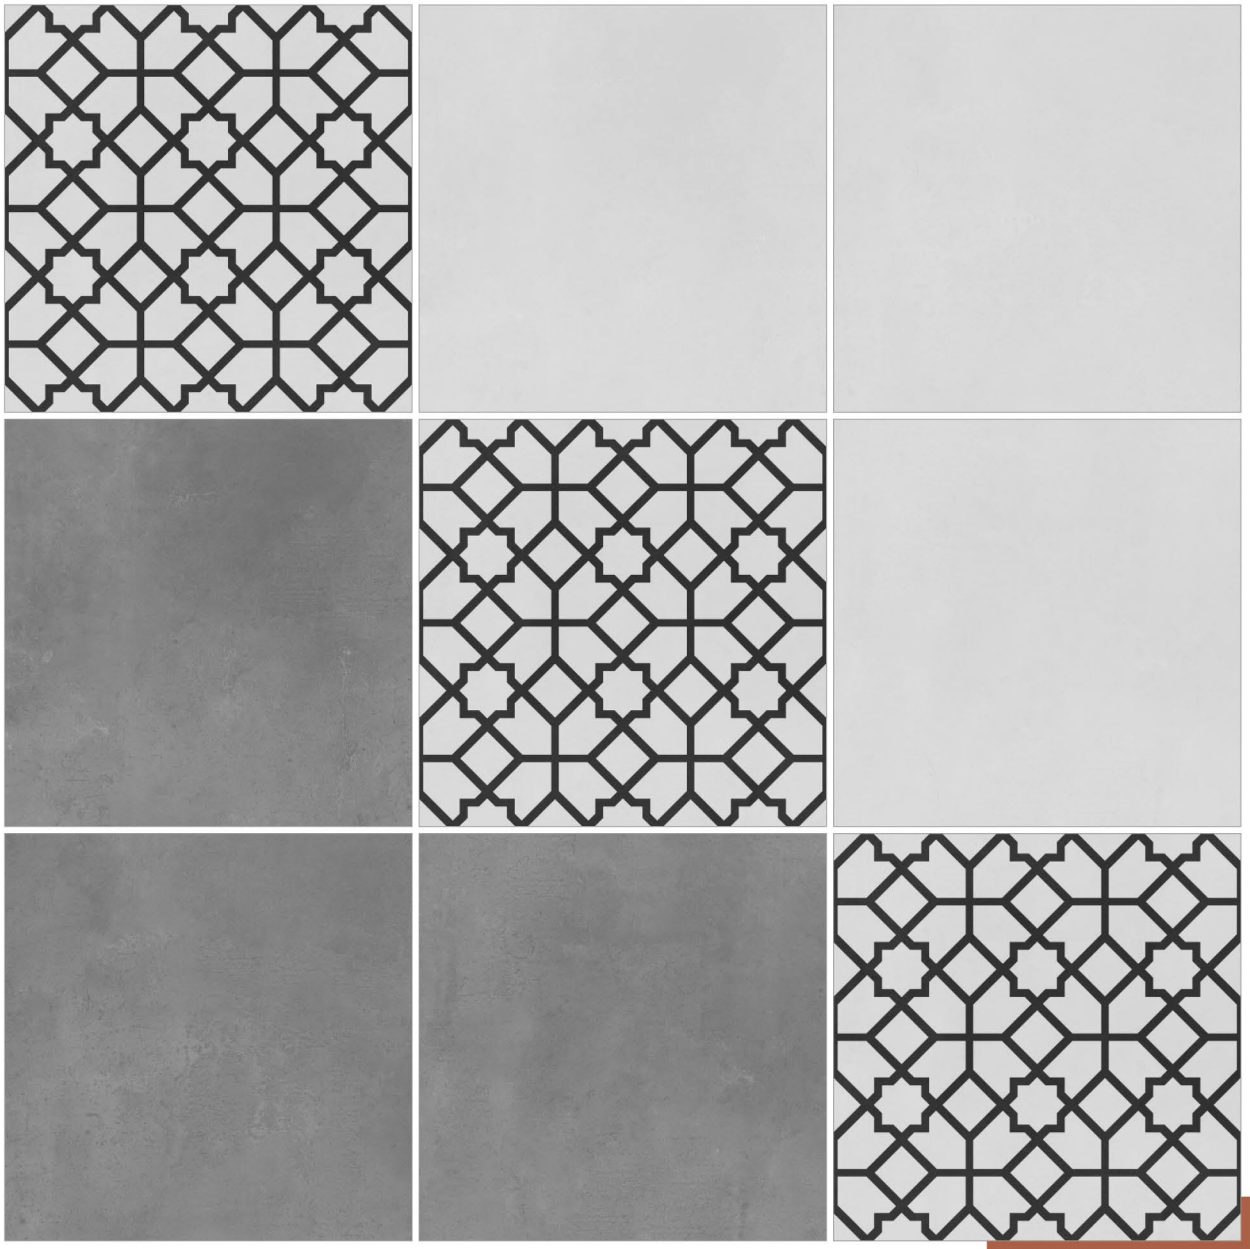

RUG
COLLECTION

600x
600mm

Matt
Finish