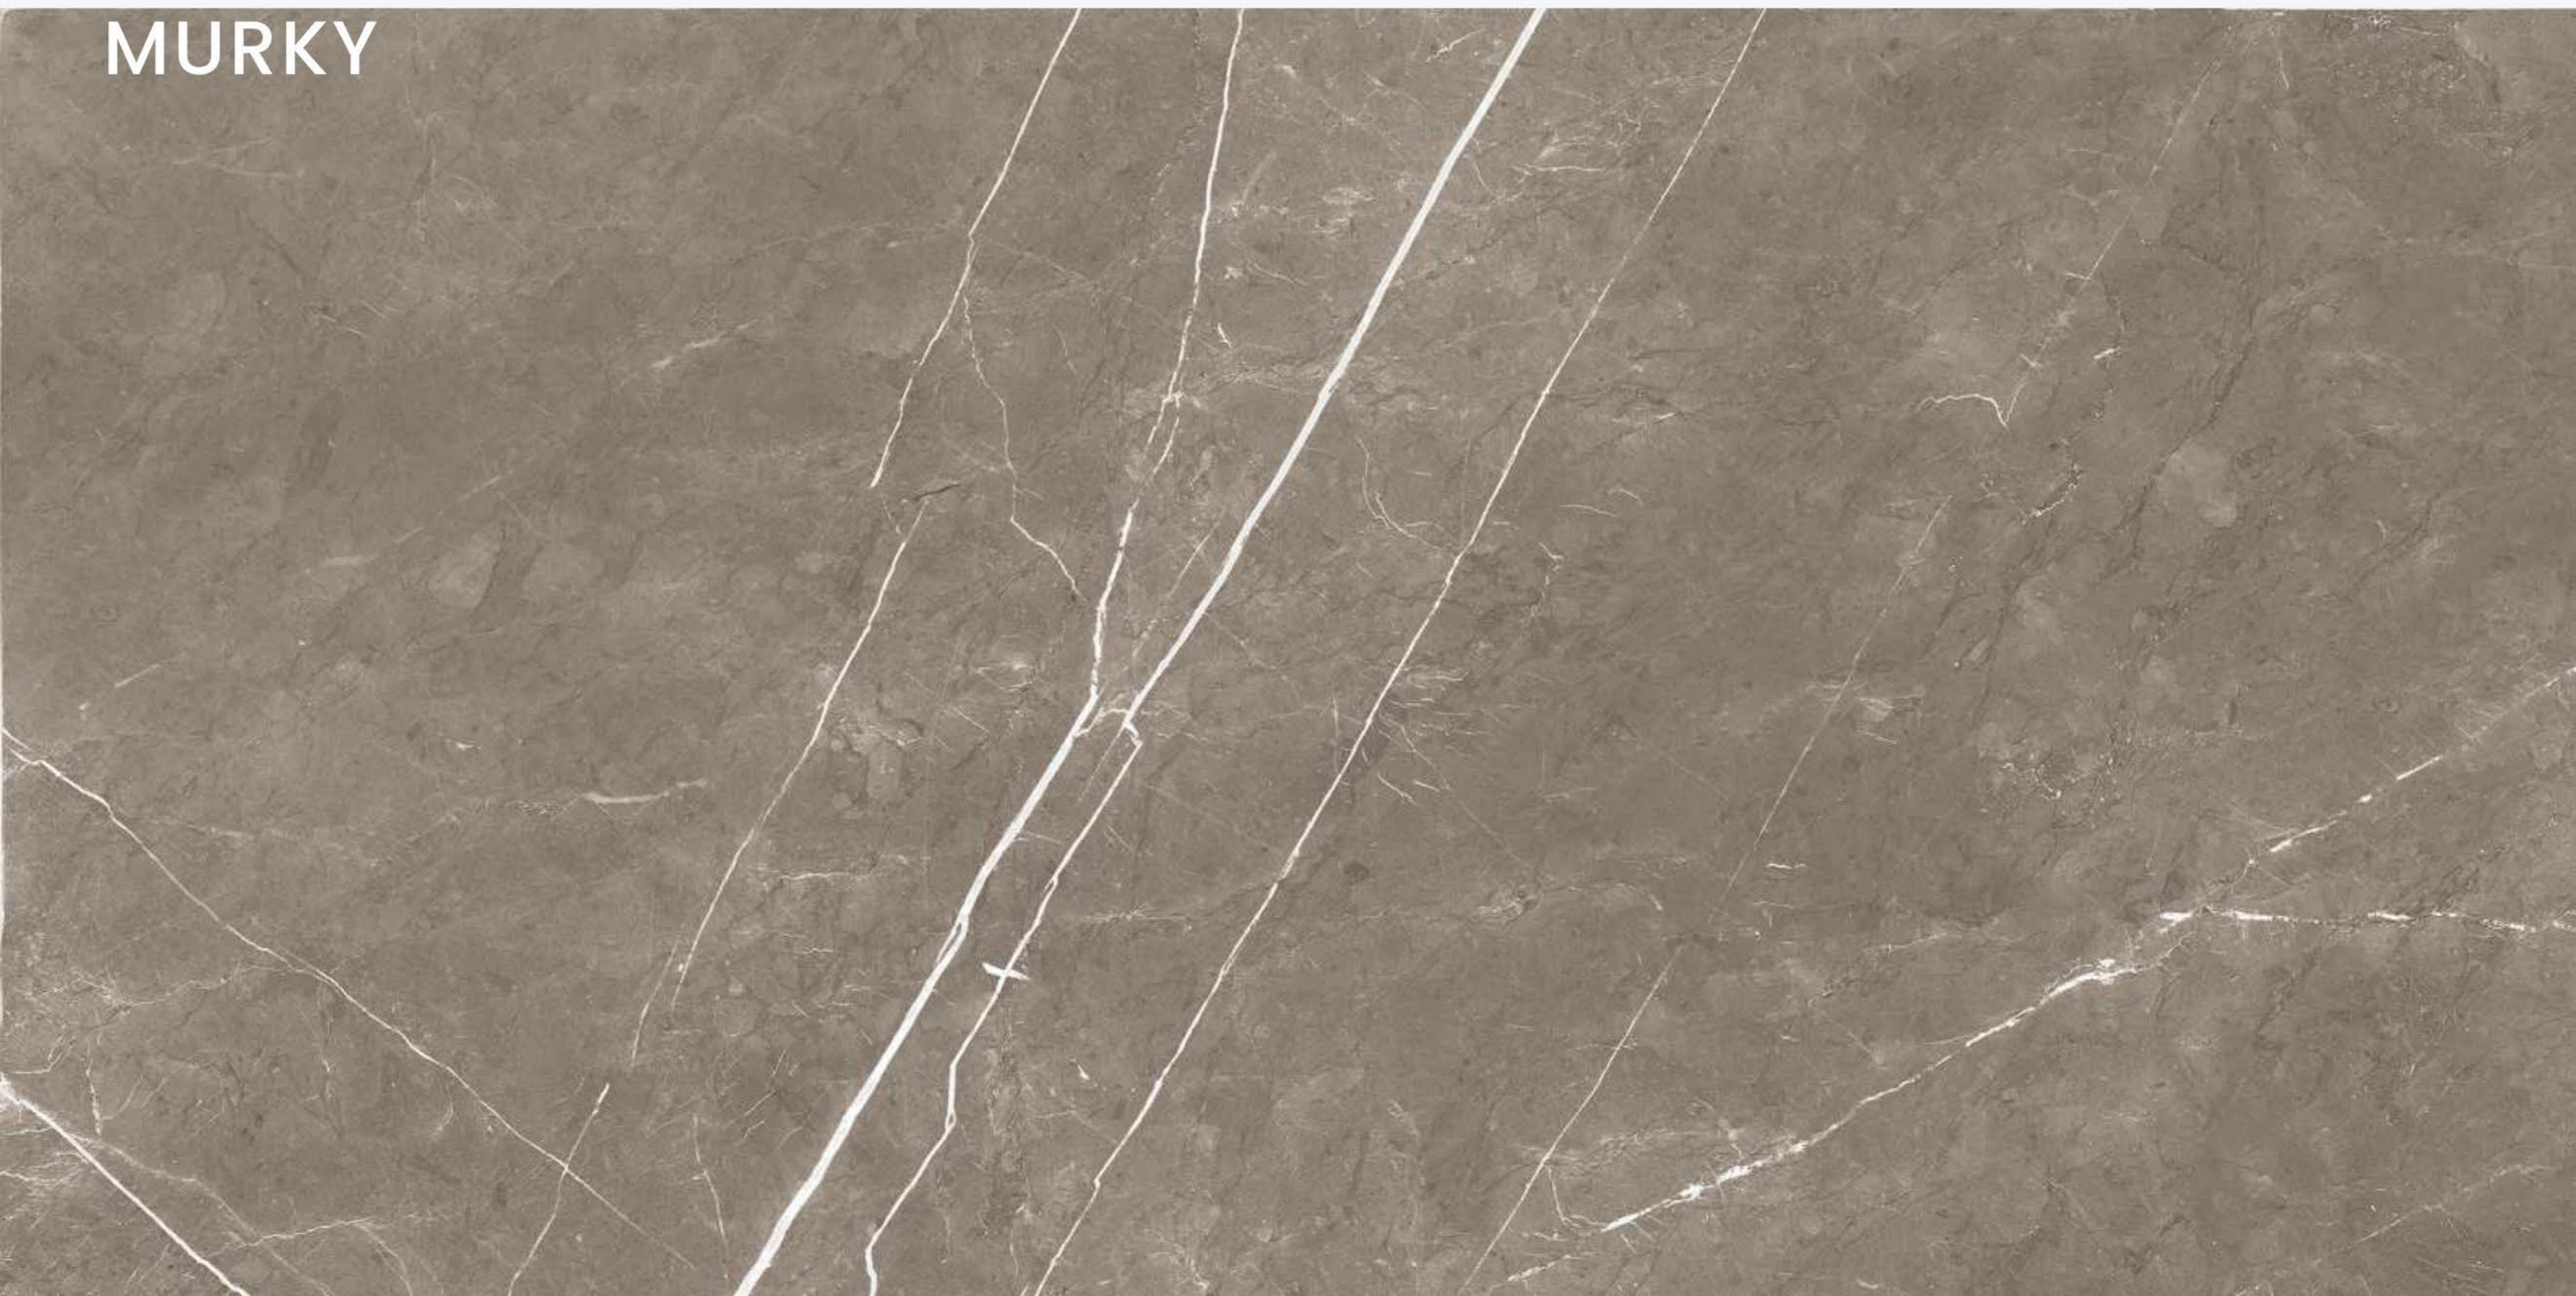

PIETRA
MURKY