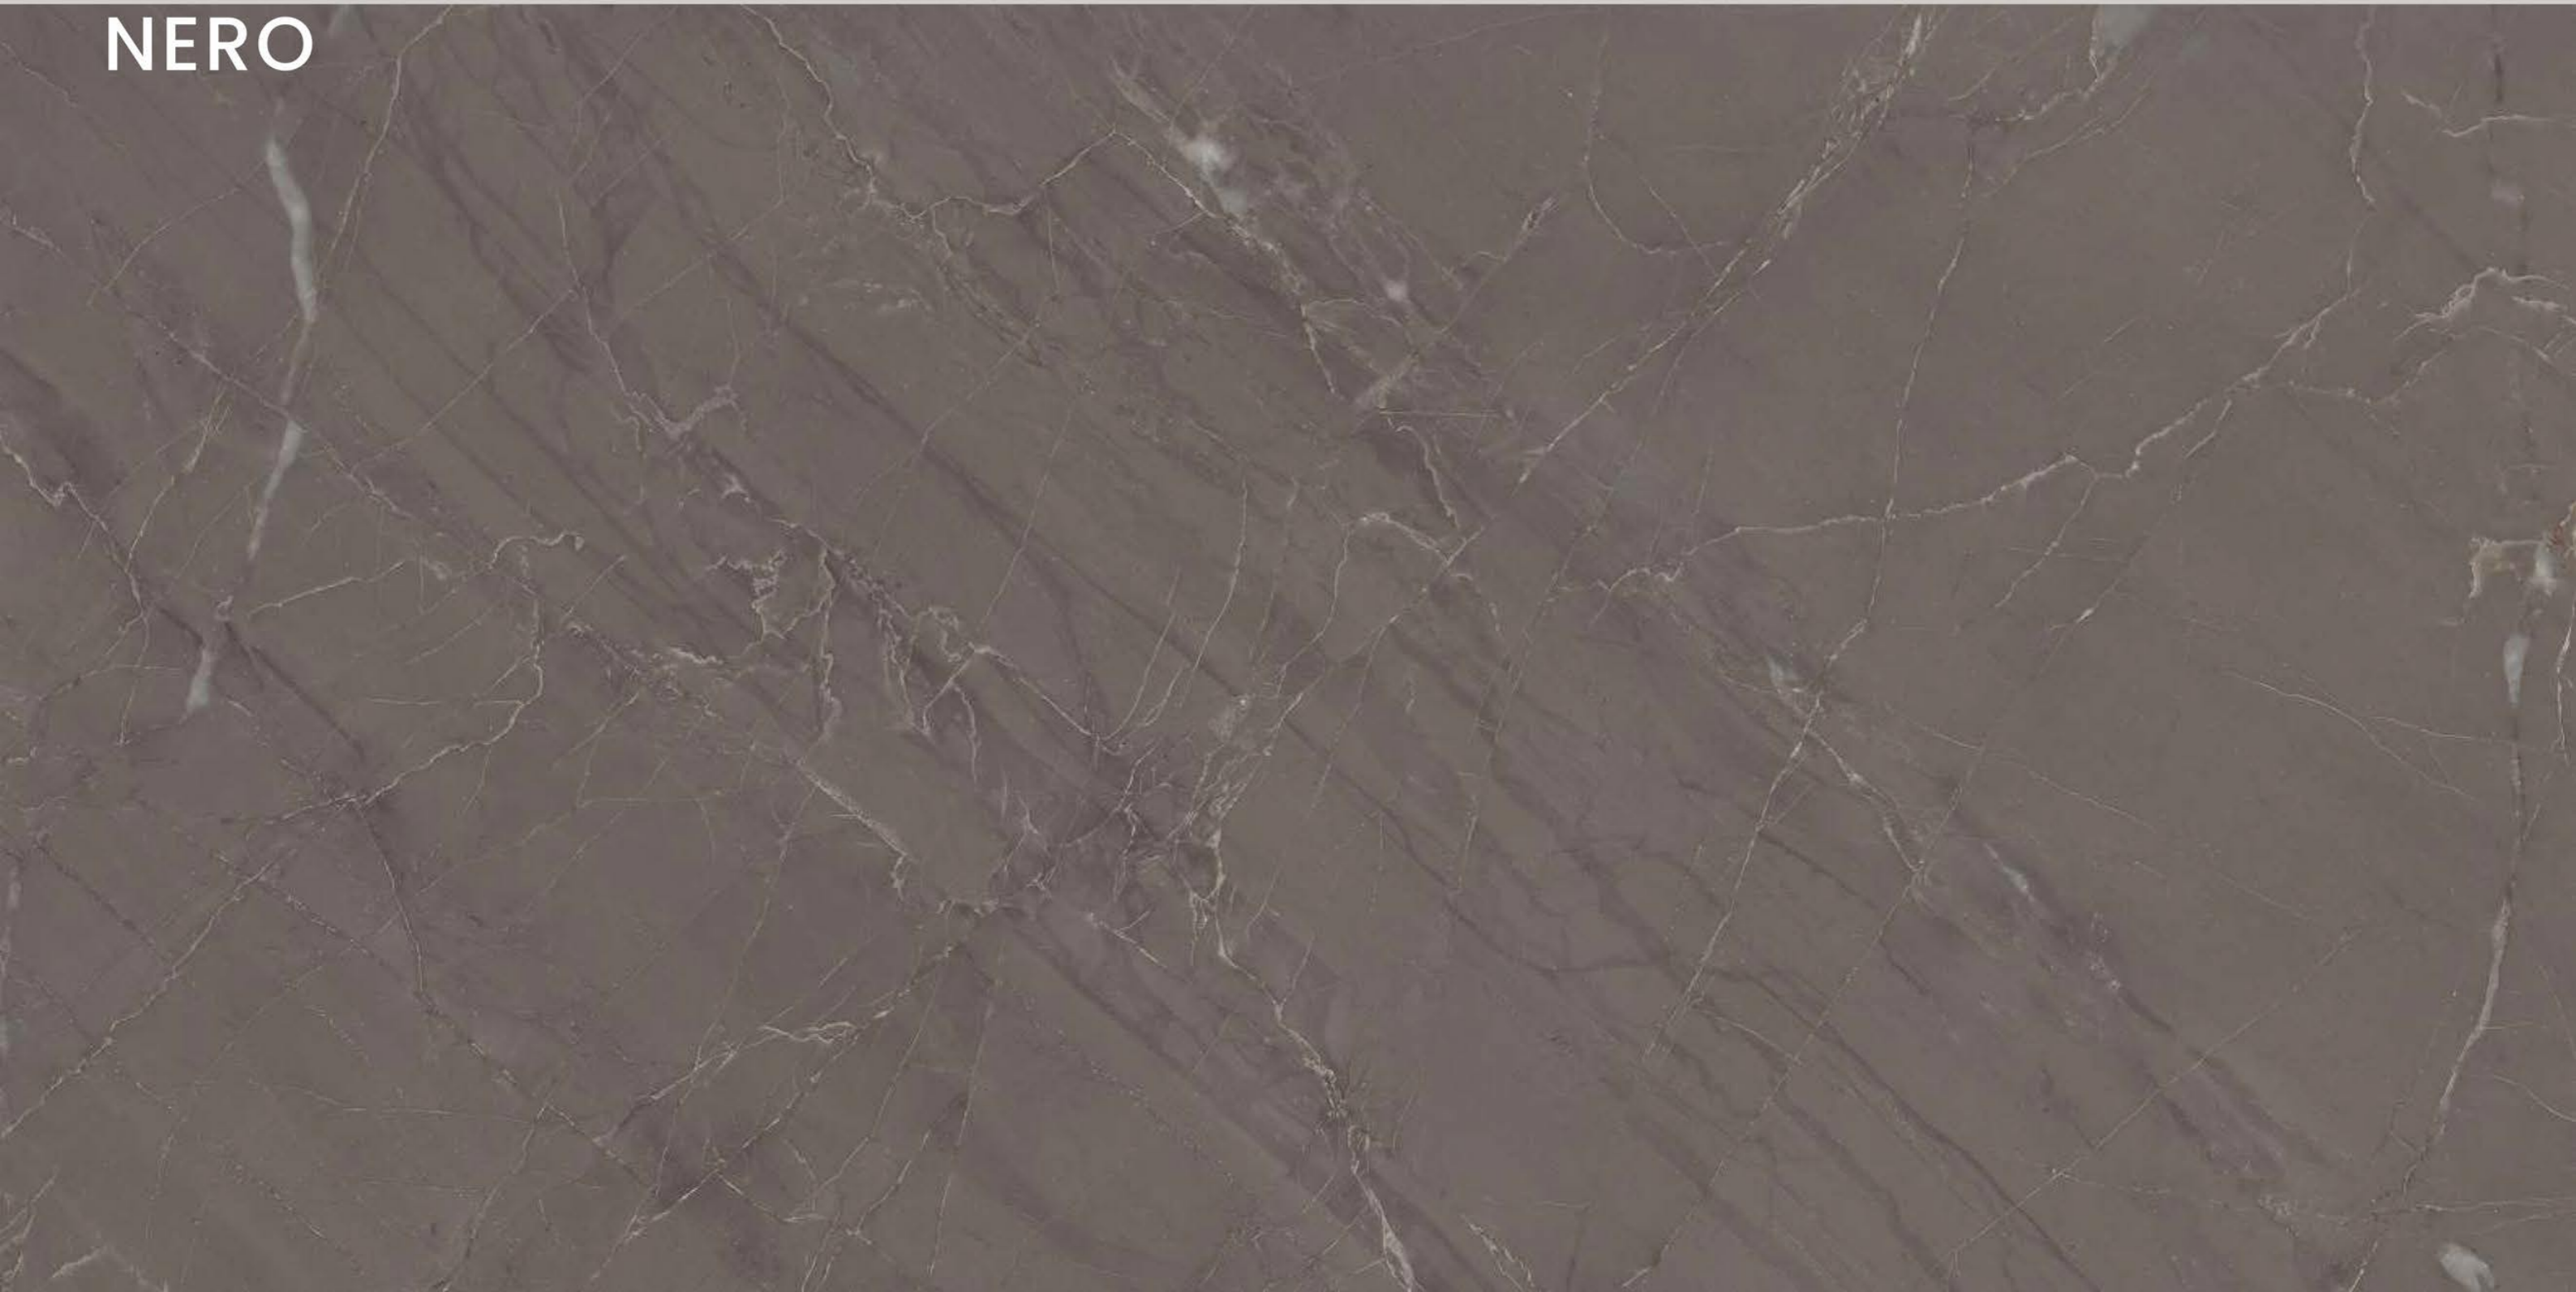

**PERSIAN
NERO**