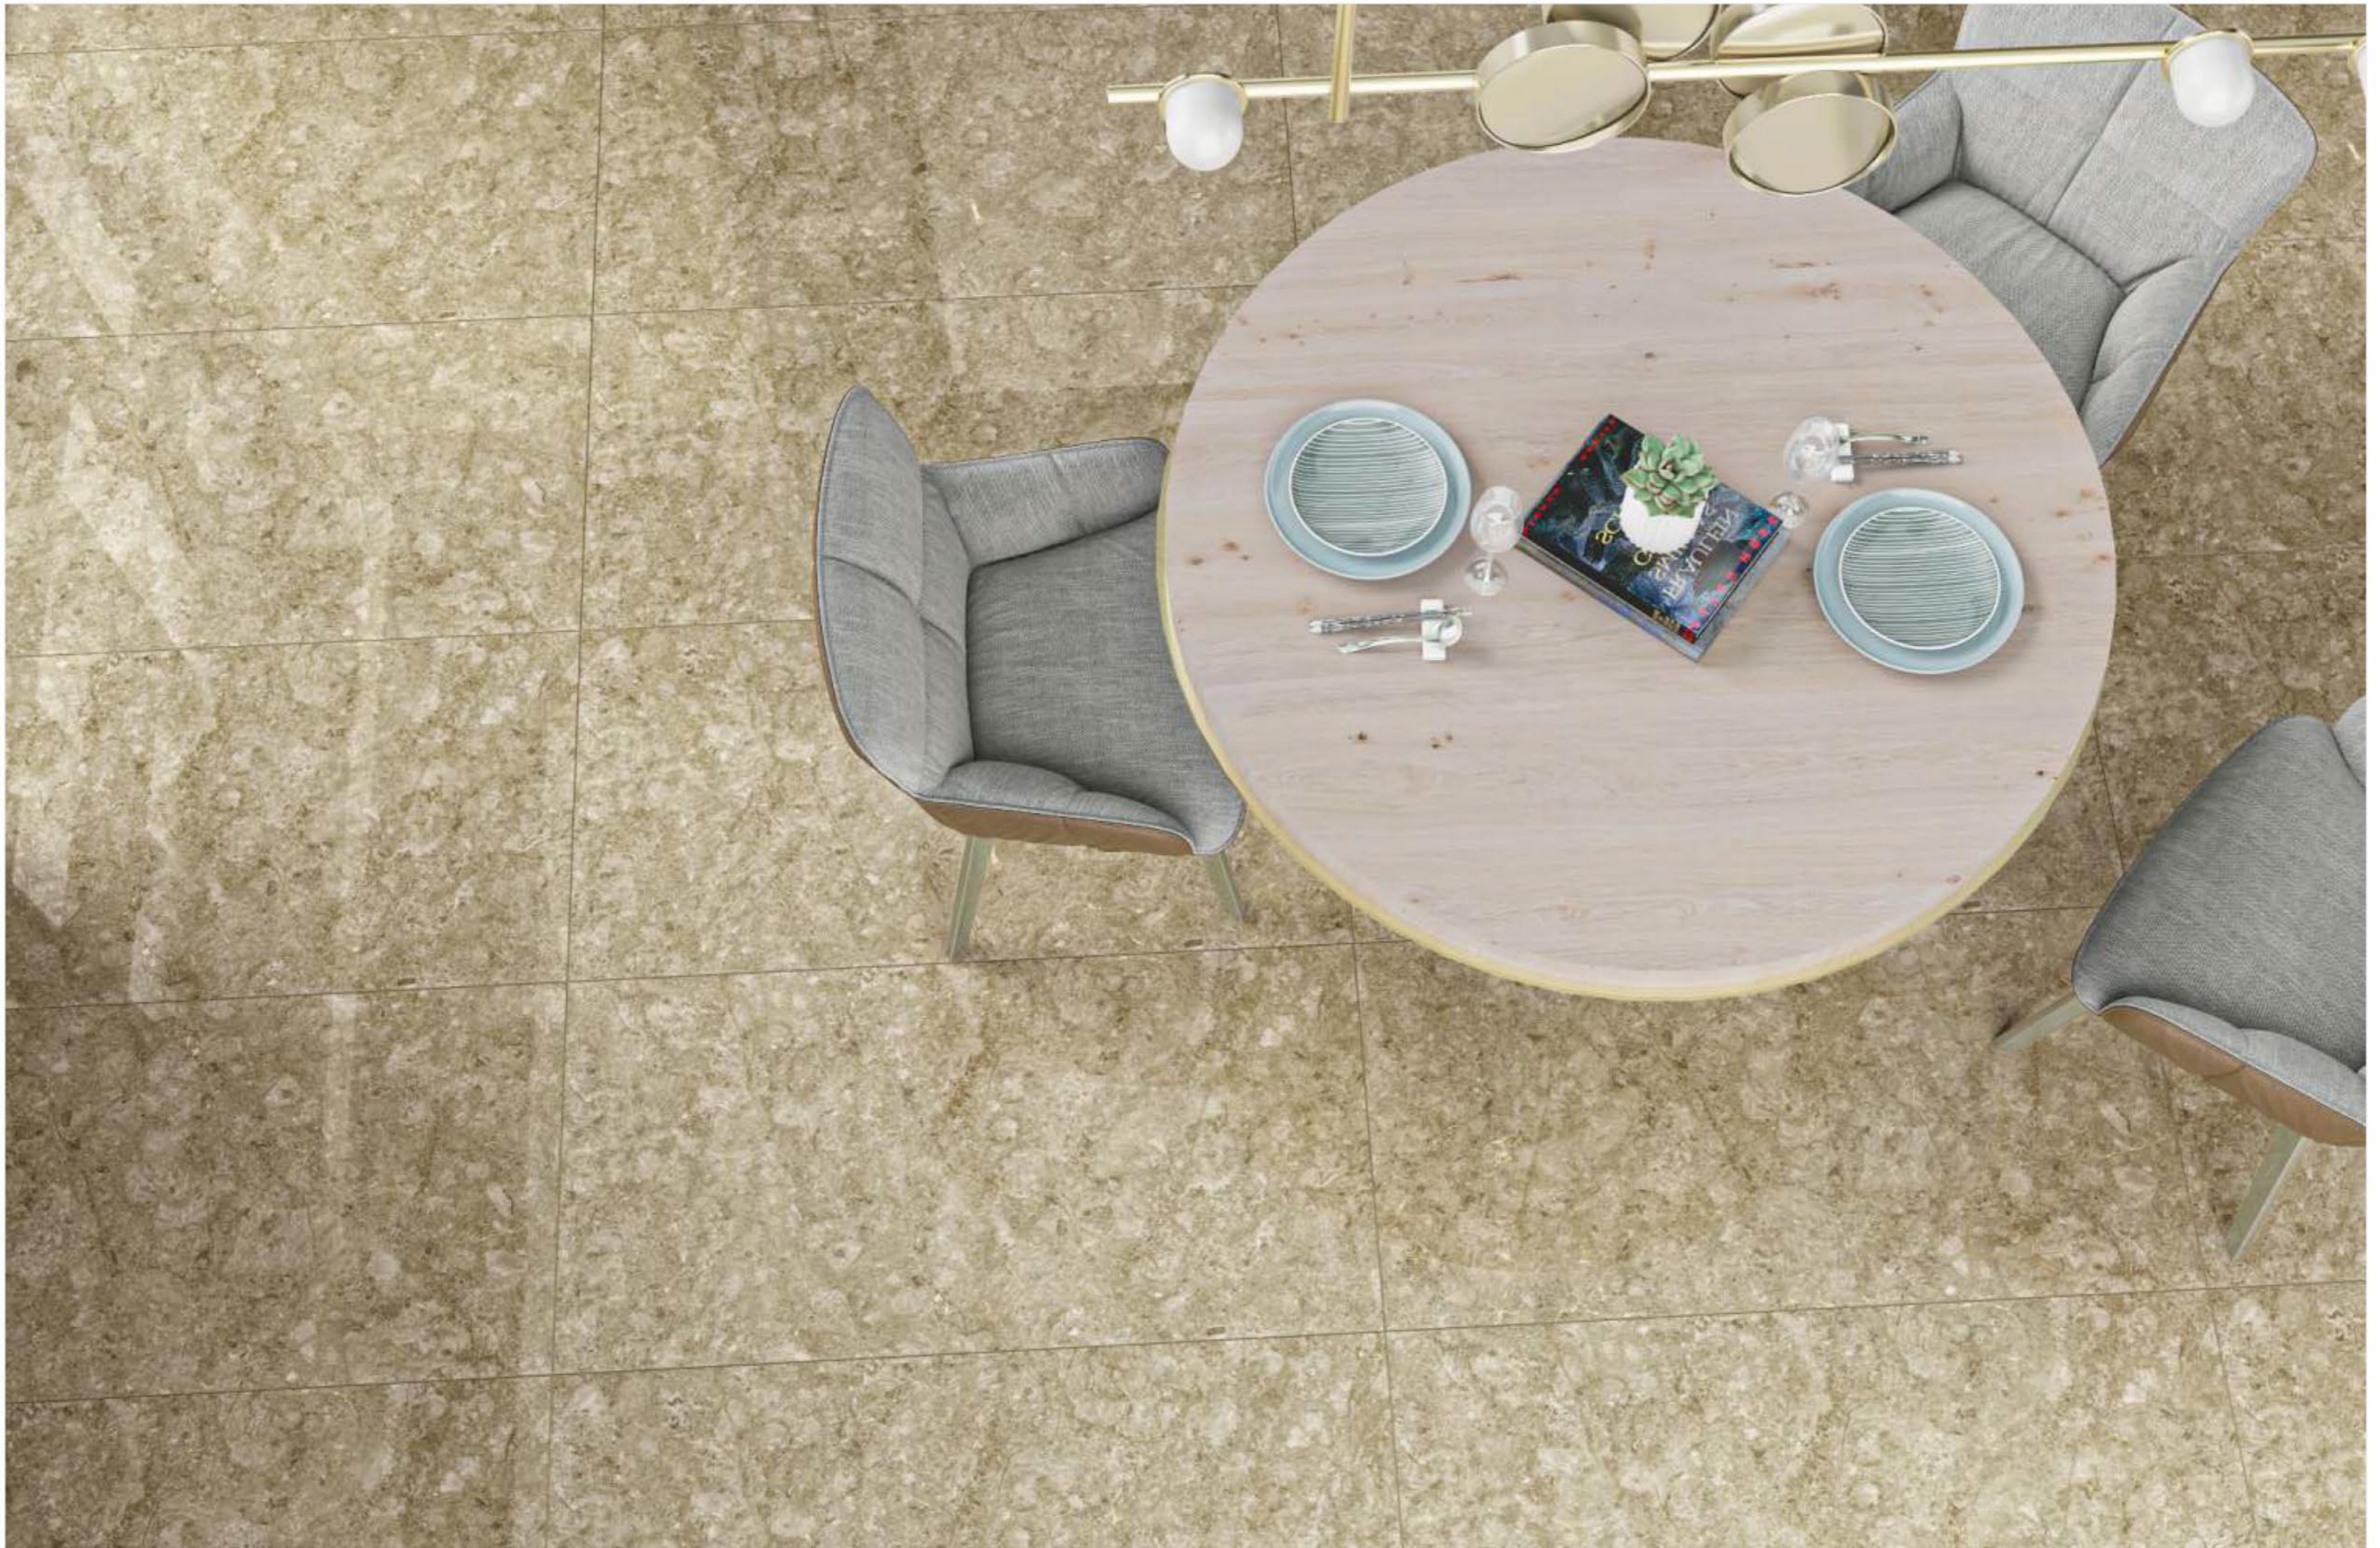

SIZE
600x
1200MM

Series
GLOSSY

Random
03

WILLIAM FISSURE ALMOND

ZORANI
NATURAL

ZORANI NATURAL

SIZE
600x
1200MM

Series
GLOSSY