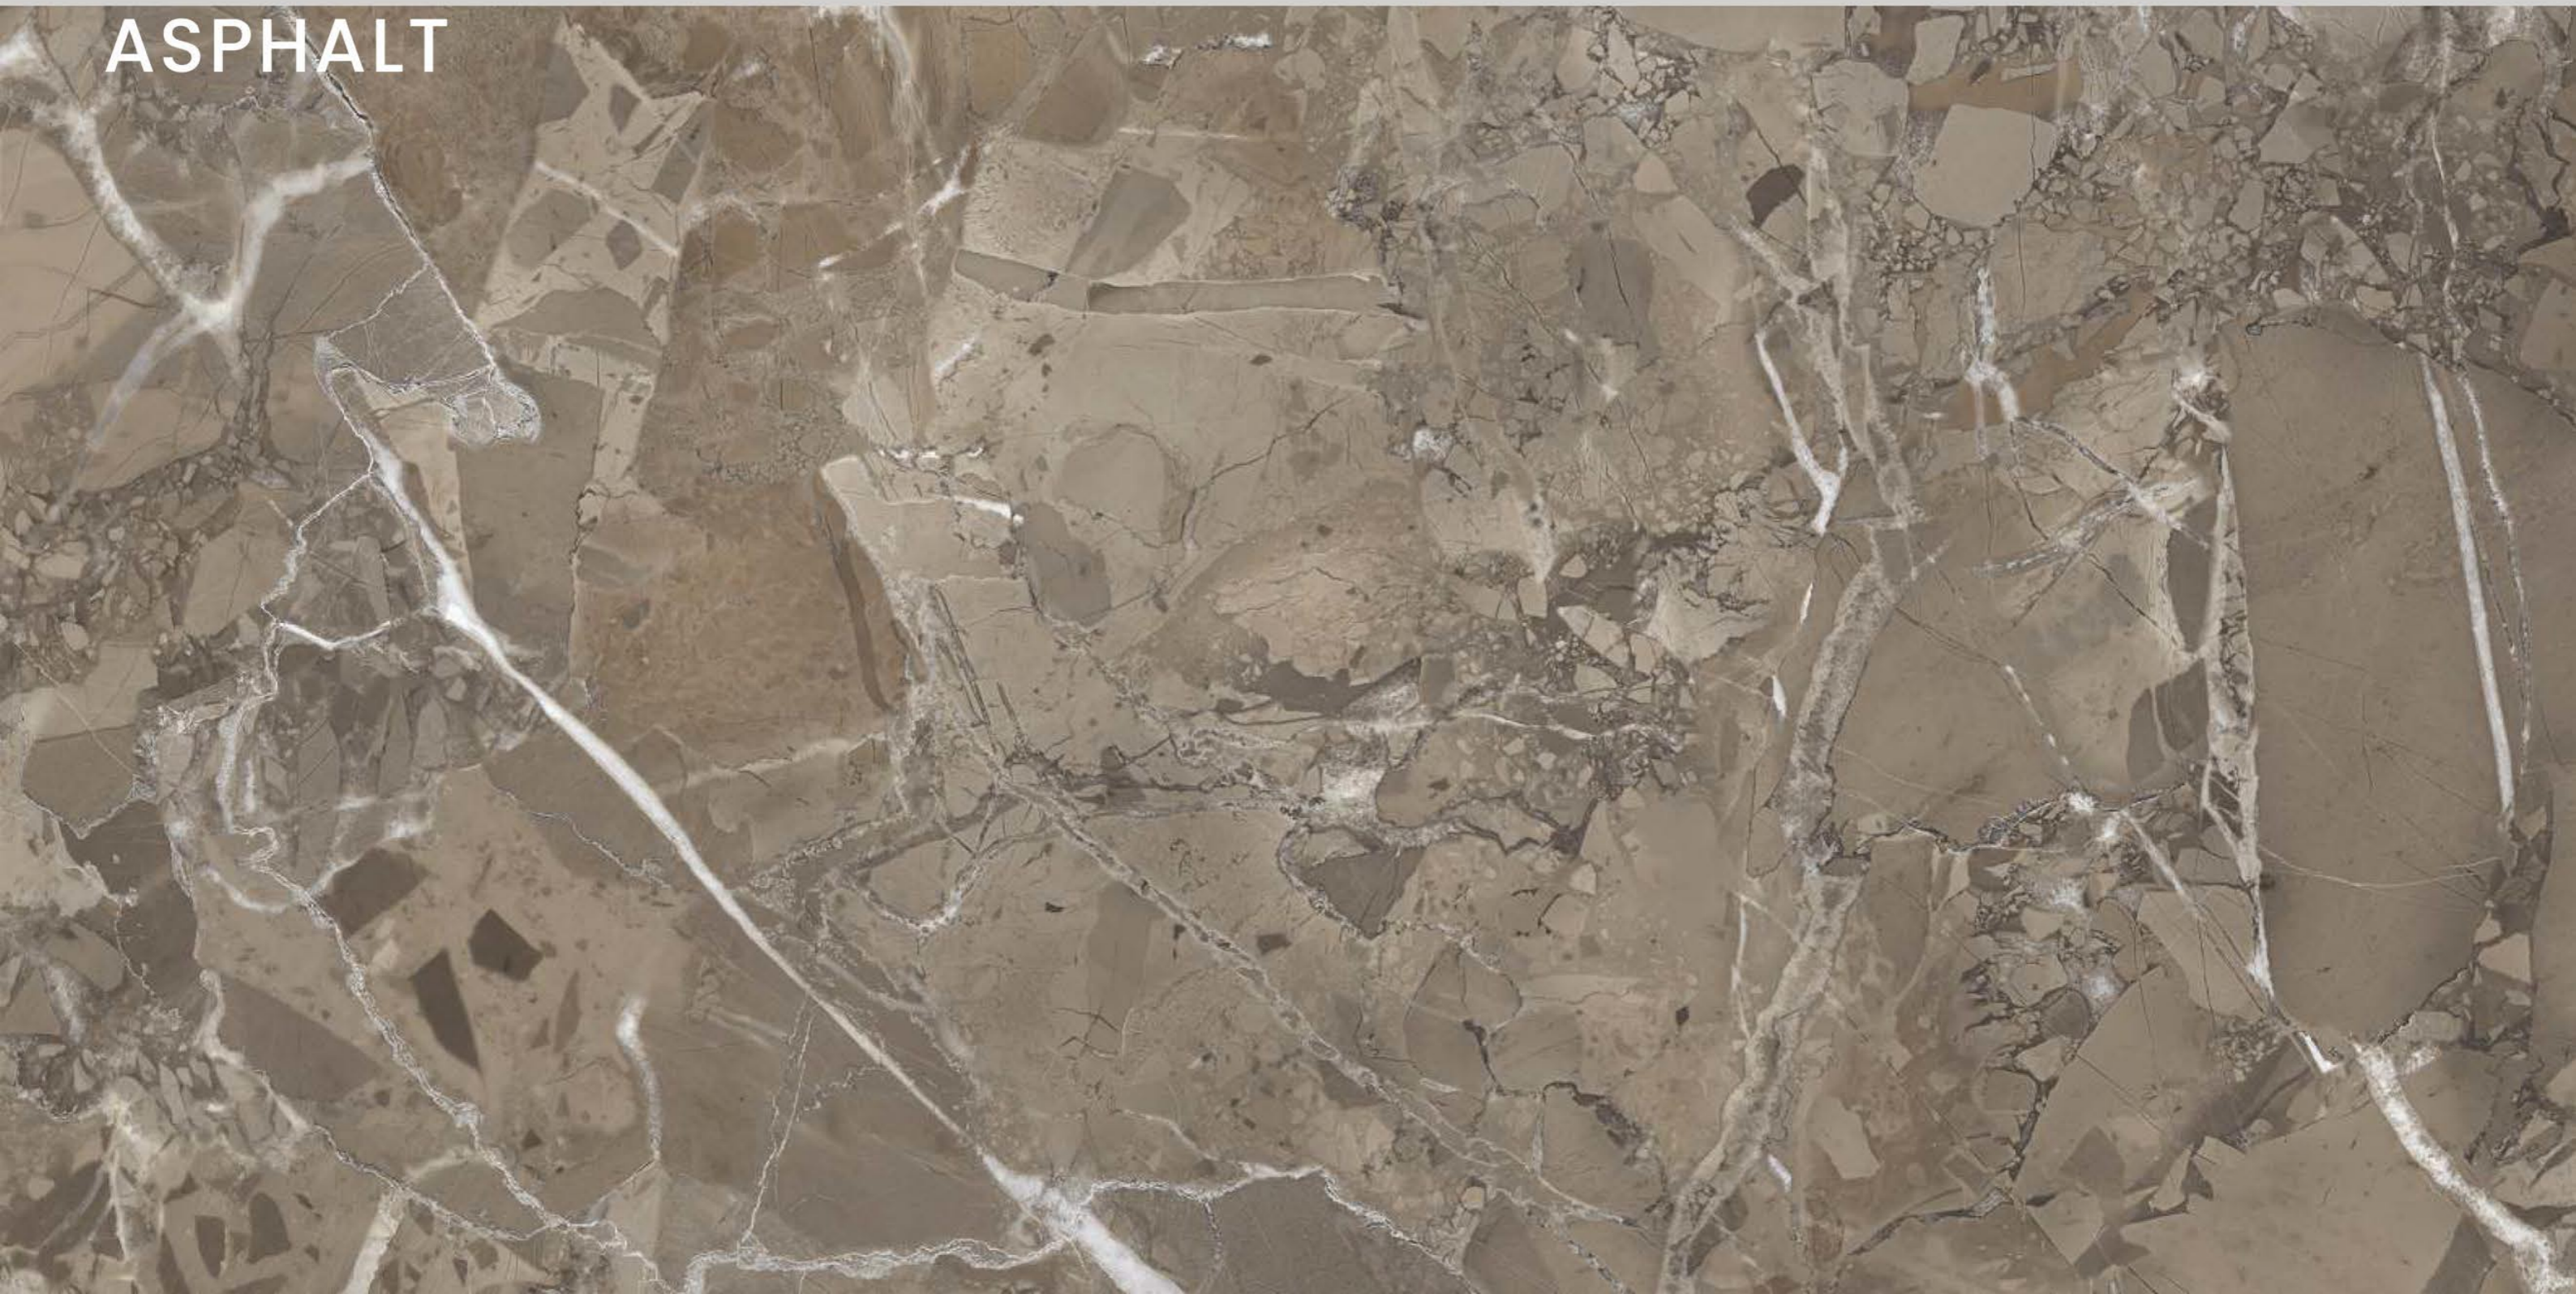

SIENA TAUP

**SILVER
ARMENIA**

SILVER ARMENIA

SIZE
600x
1200MM

Series
GLOSSY

Random
03

SILVER ARMENIA

STONEX FISSURE
ASPHALT