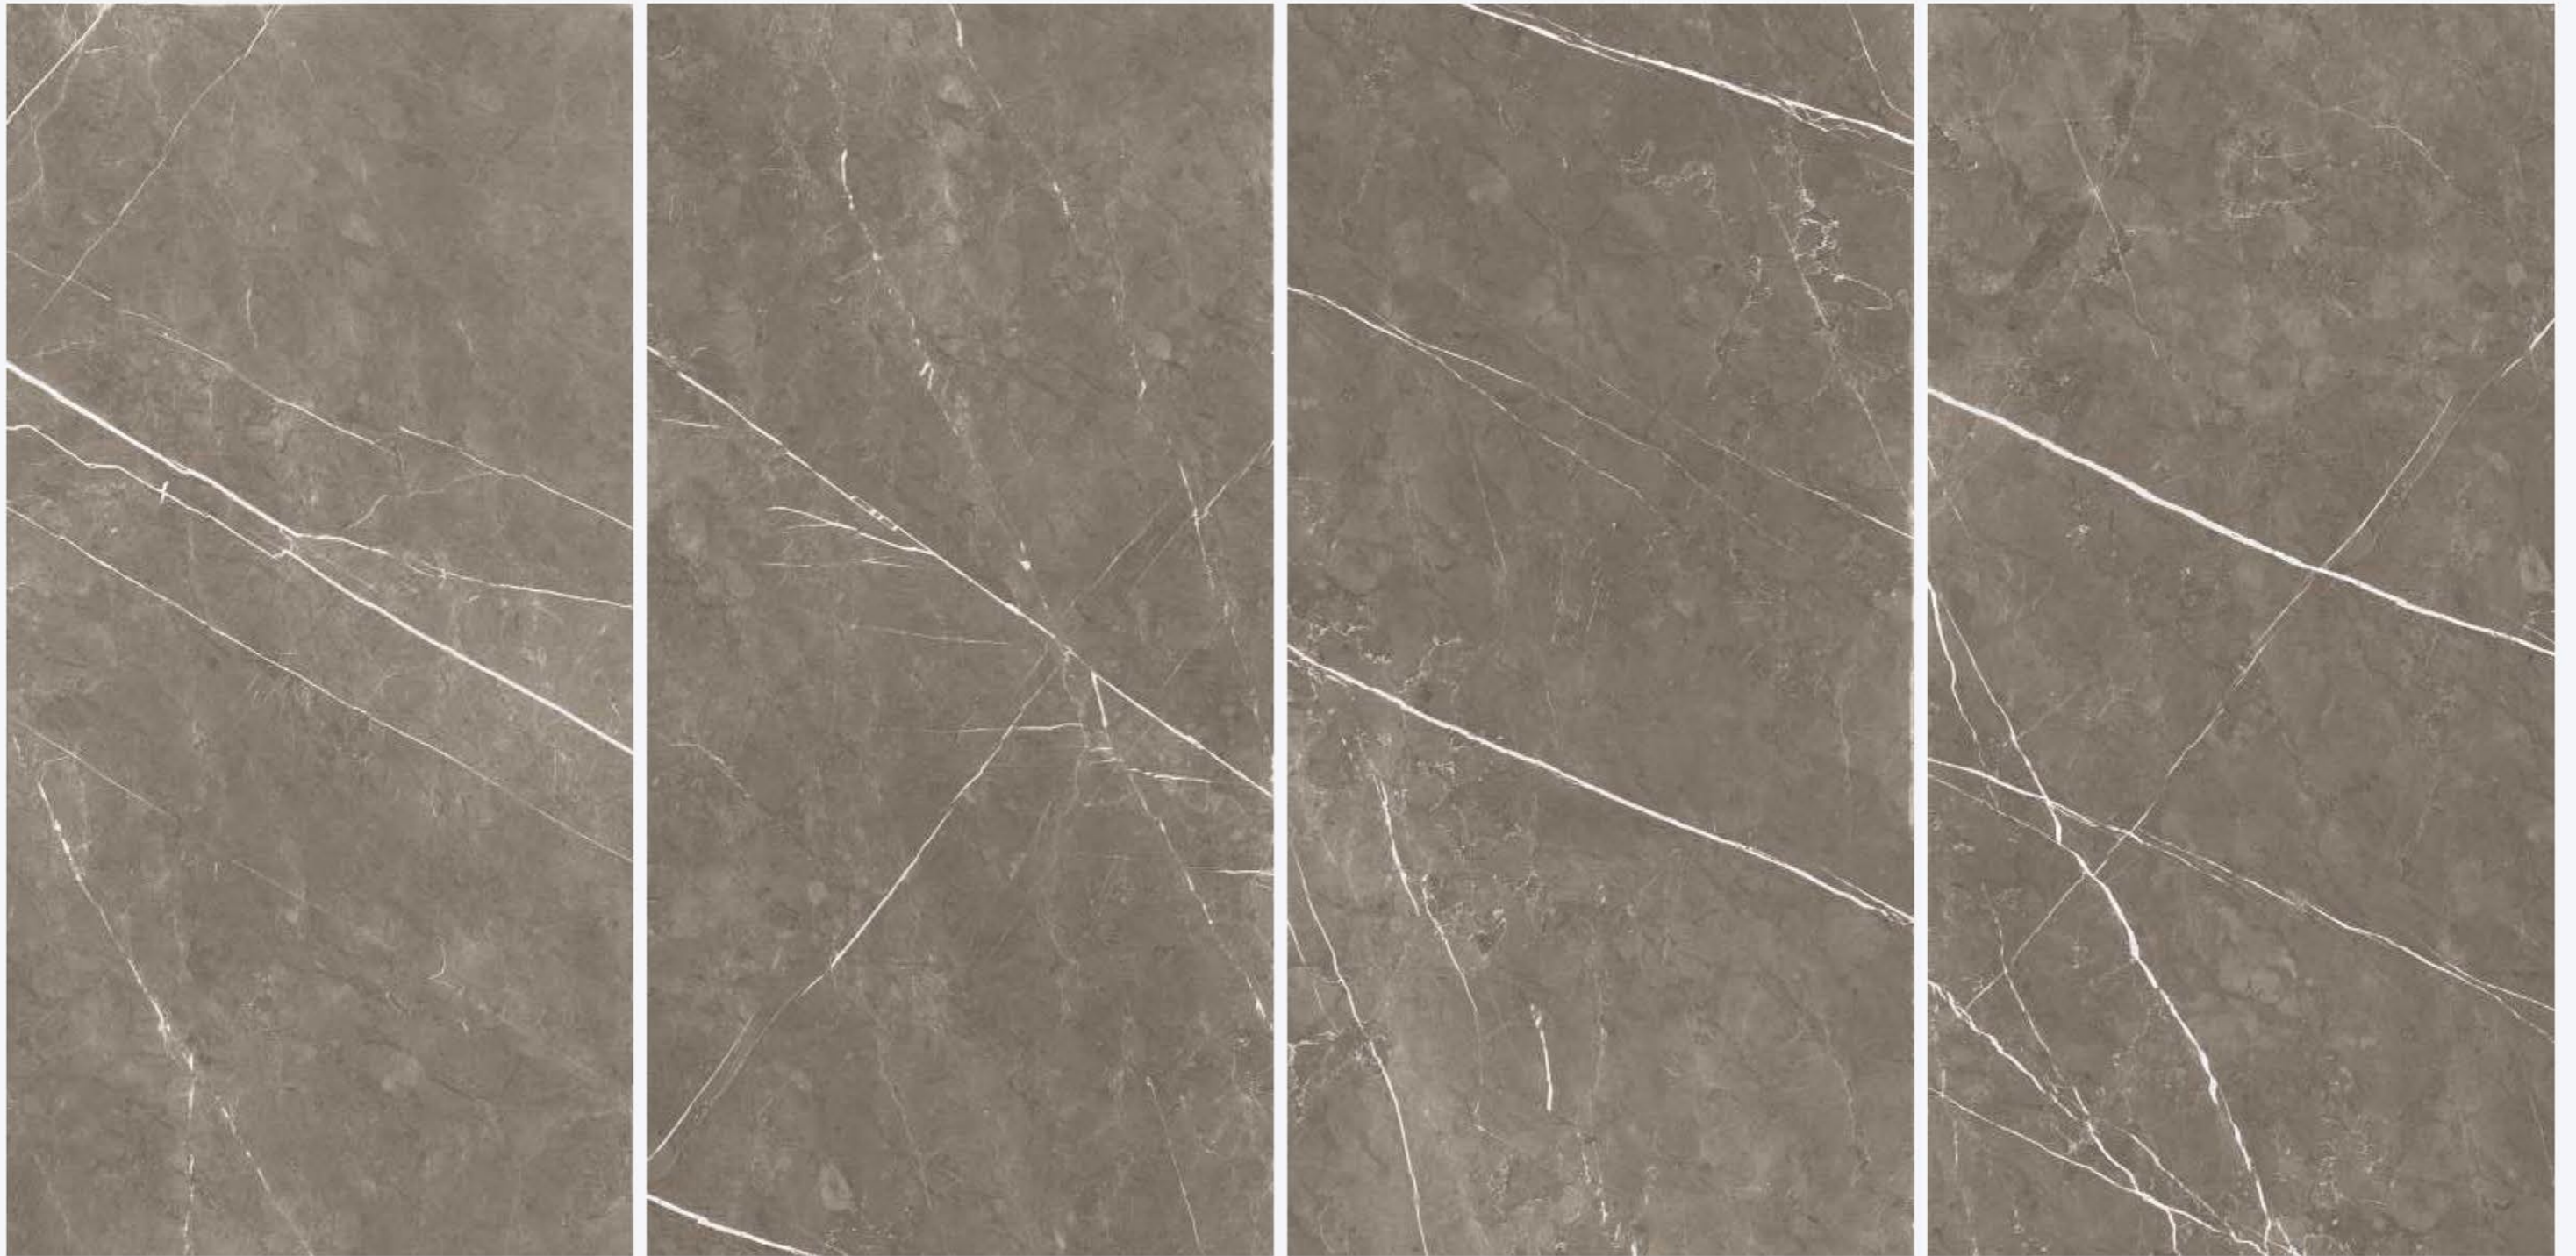

PIETRA MURKY

SIZE
600x
1200MM

Series
GLOSSY

Random
04