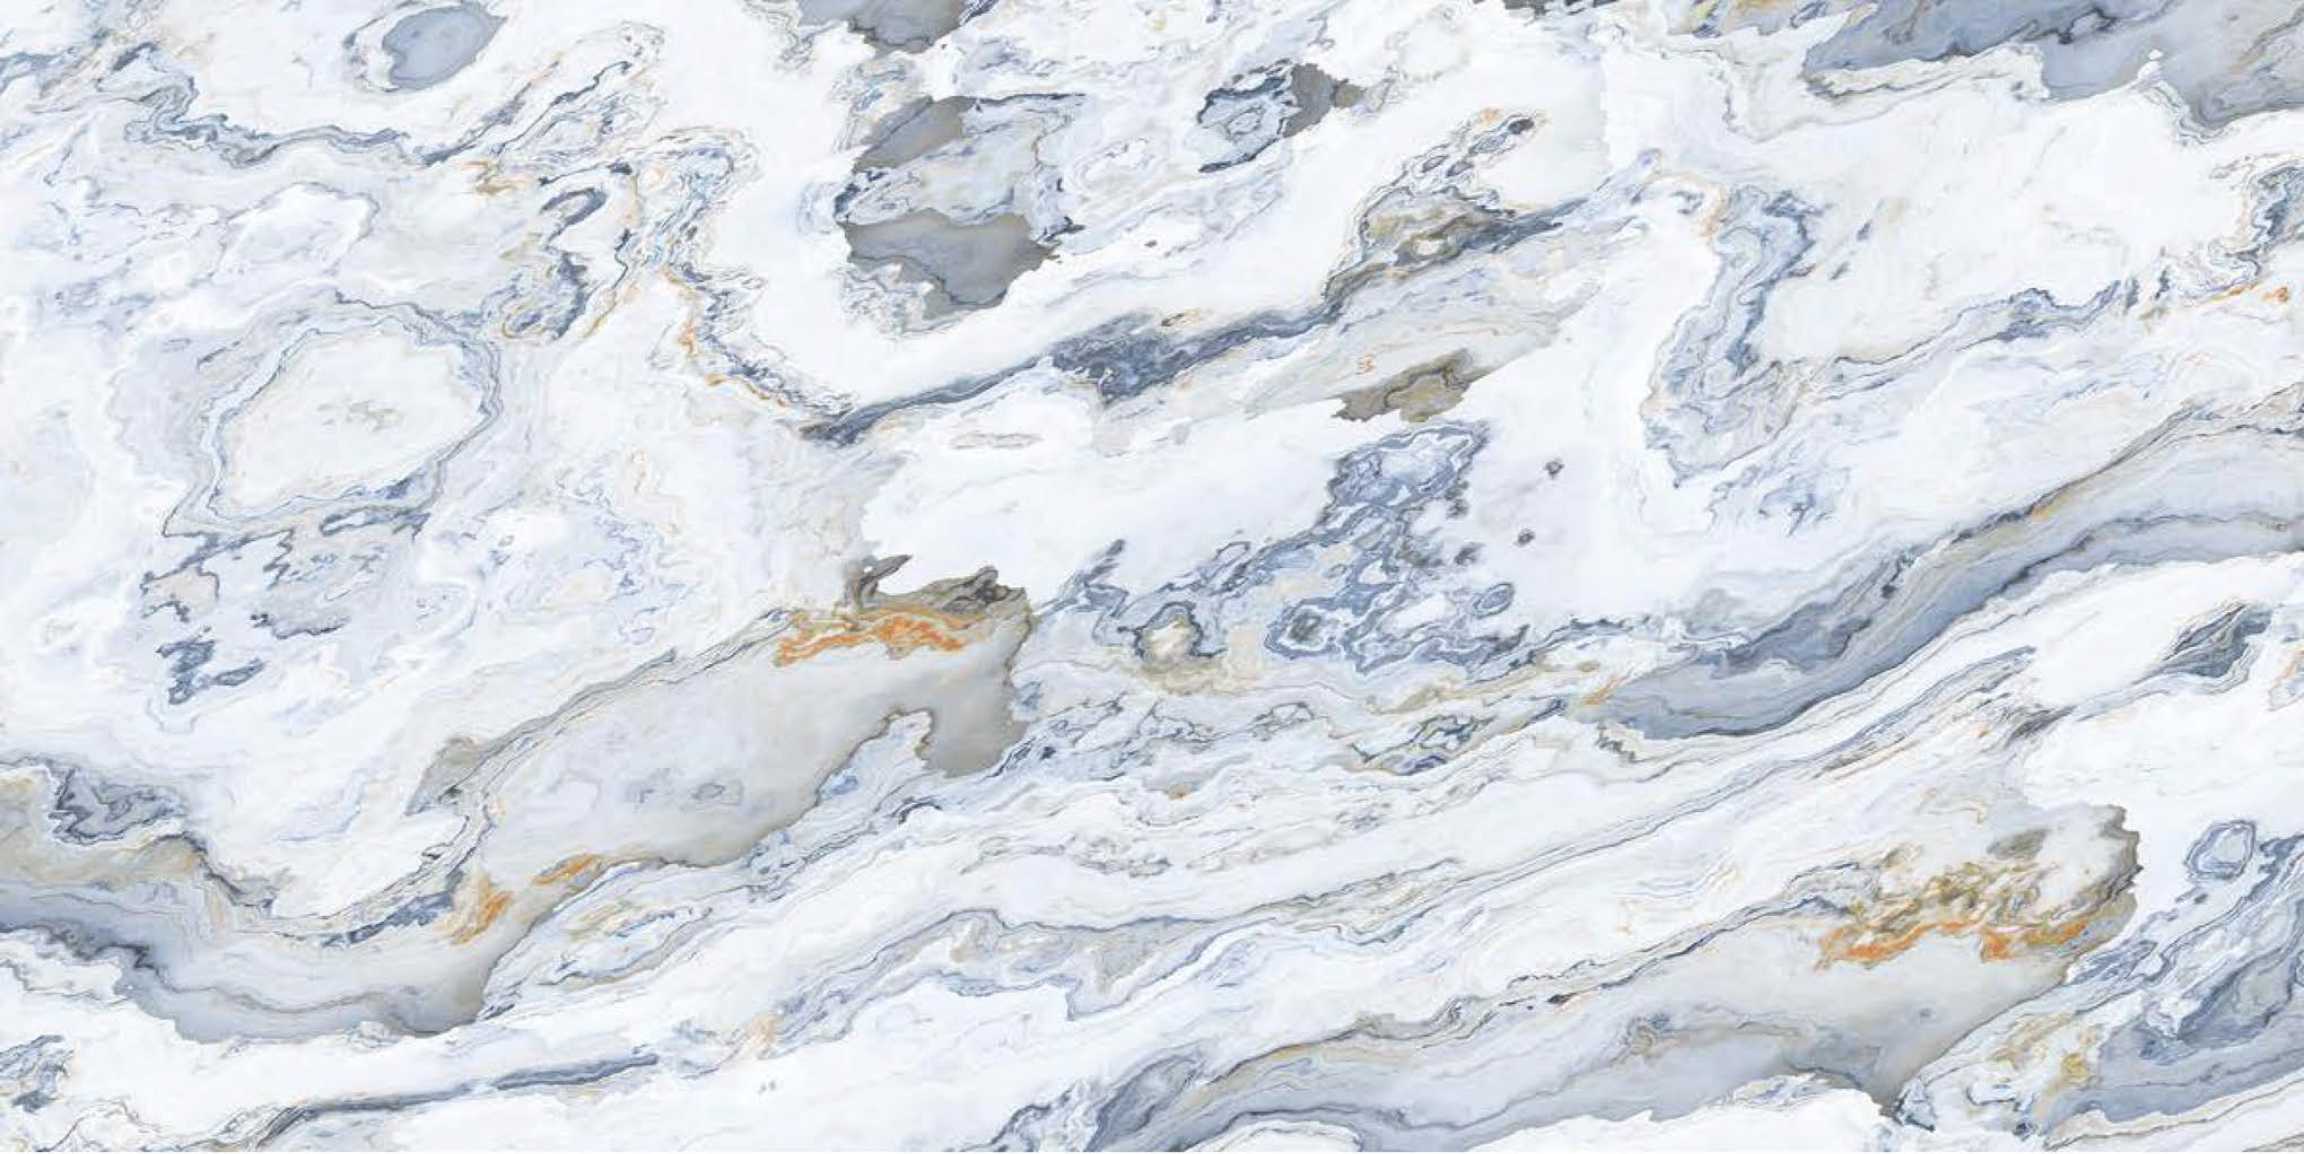

PORTX[™]
BELIEVE IN QUALITY

**SUGAR
COLLECTION**

600x
1200
mm

MATT
SURFACE

SG_3001_WHITE_P1

SG_3001_BLACK_P1

SG_3002_P1

SG_3003 BLUE _P1

SG_3003 WHITE_P1

SG_3004_BLACK_P1

SG_3004_WHITE_P1

SG_3005_BLUE

SG_3005_WHITE

SG_3006_BLACK_P1

SG_3006_WHITE_P1

SG_3007_CHOCCO_P1