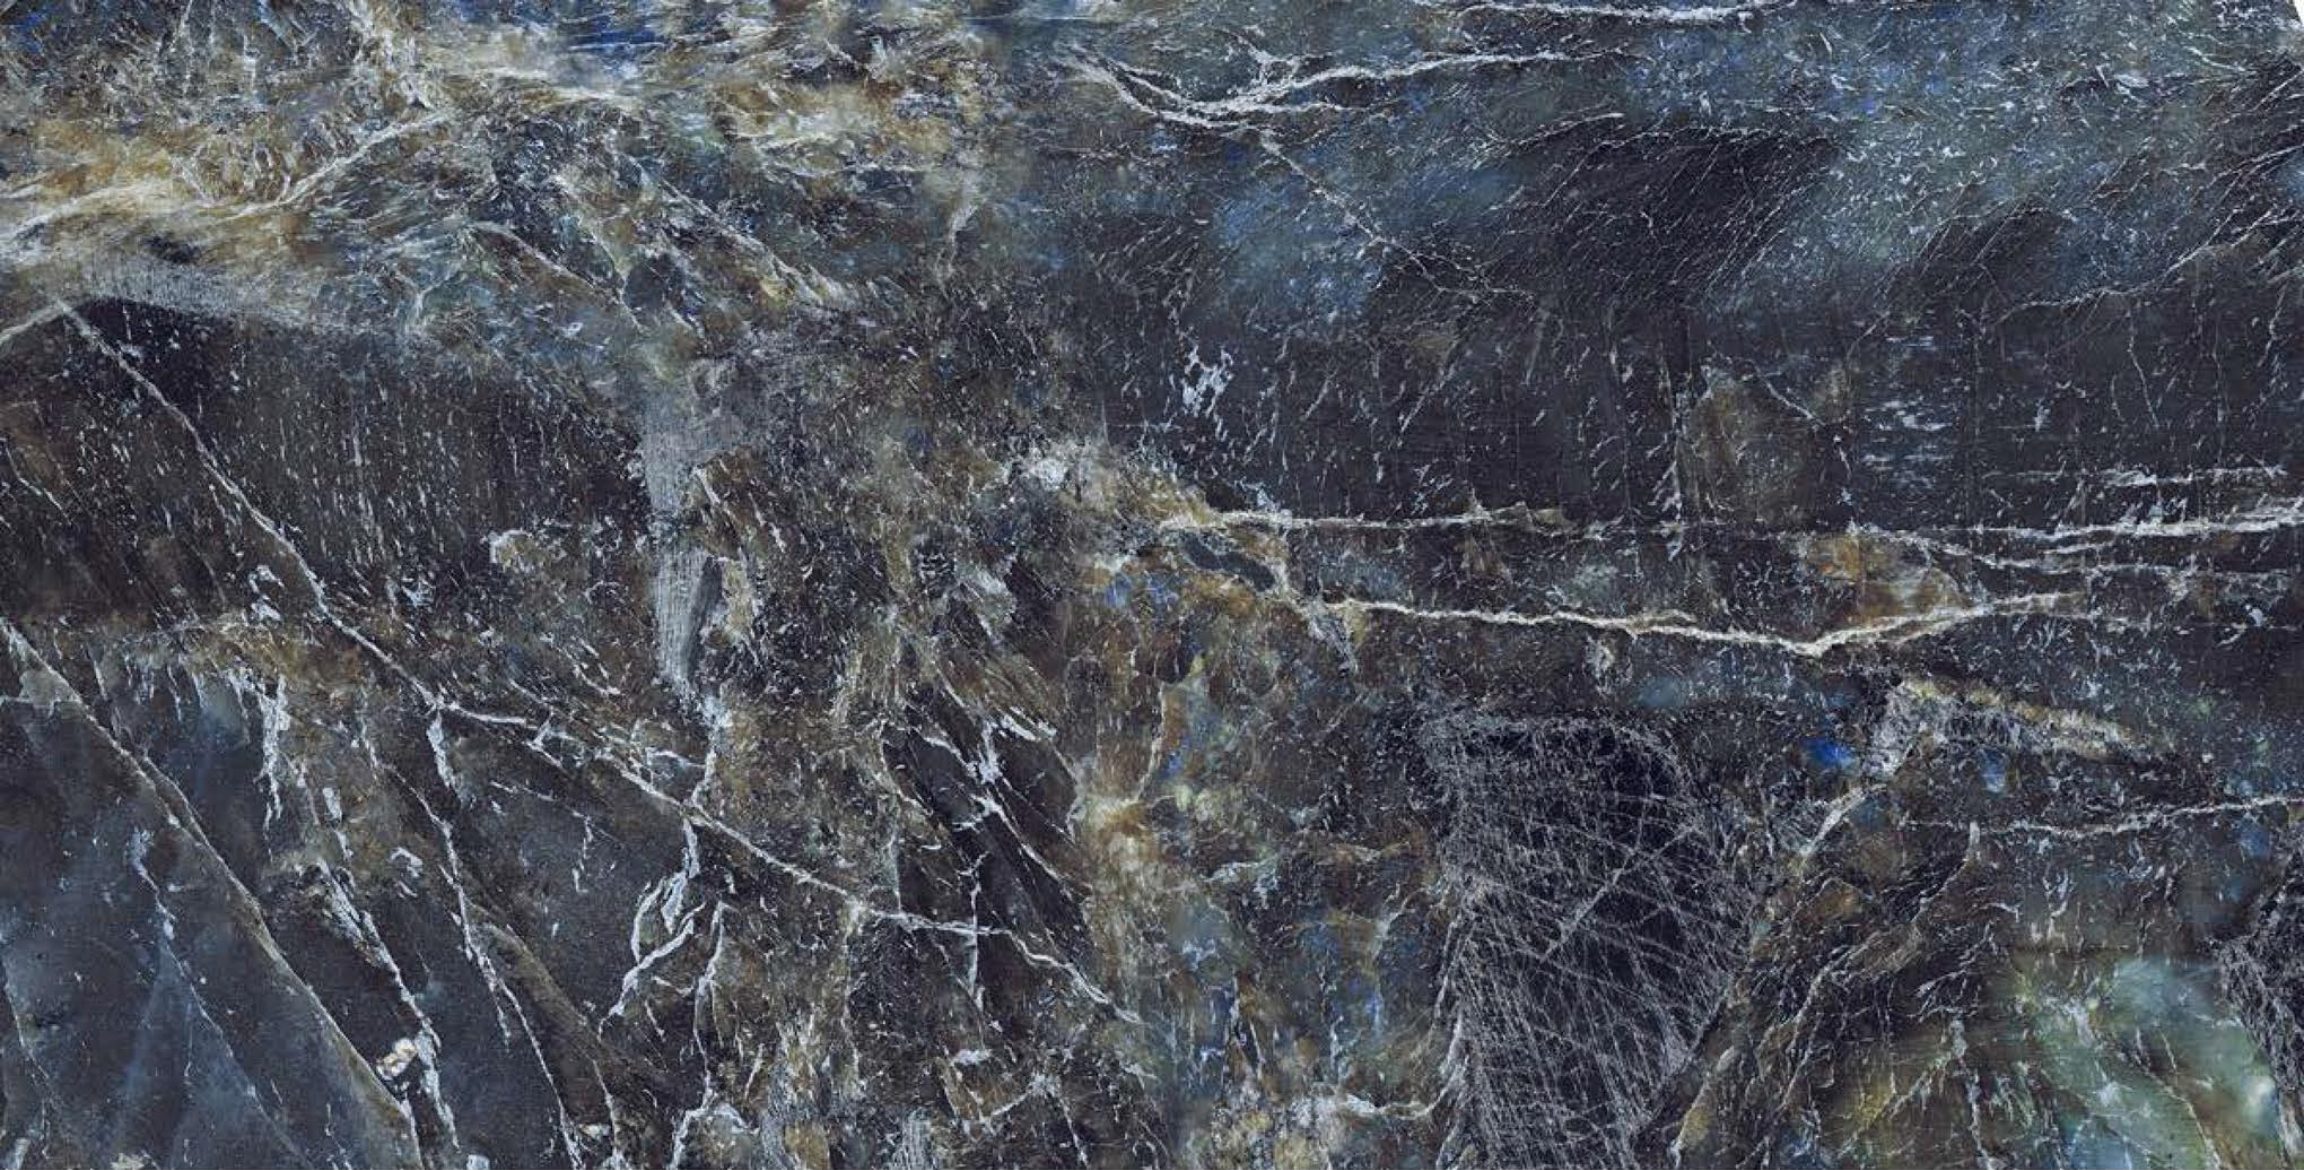

PORTX[™]
BELIEVE IN QUALITY

**SUGAR
COLLECTION**

600x
1200
mm

MATT
SURFACE

SG_3001_WHITE_P1

SG_3001_BLACK_P1

SG_3002_P1

SG_3003 BLUE _P1

SG_3003 WHITE_P1

SG_3004_BLACK_P1

SG_3004_WHITE_P1

SG_3005_BLUE

SG_3005_WHITE

SG_3006_BLACK_P1

SG_3006_WHITE_P1

SG_3007_CHOCCO_P1