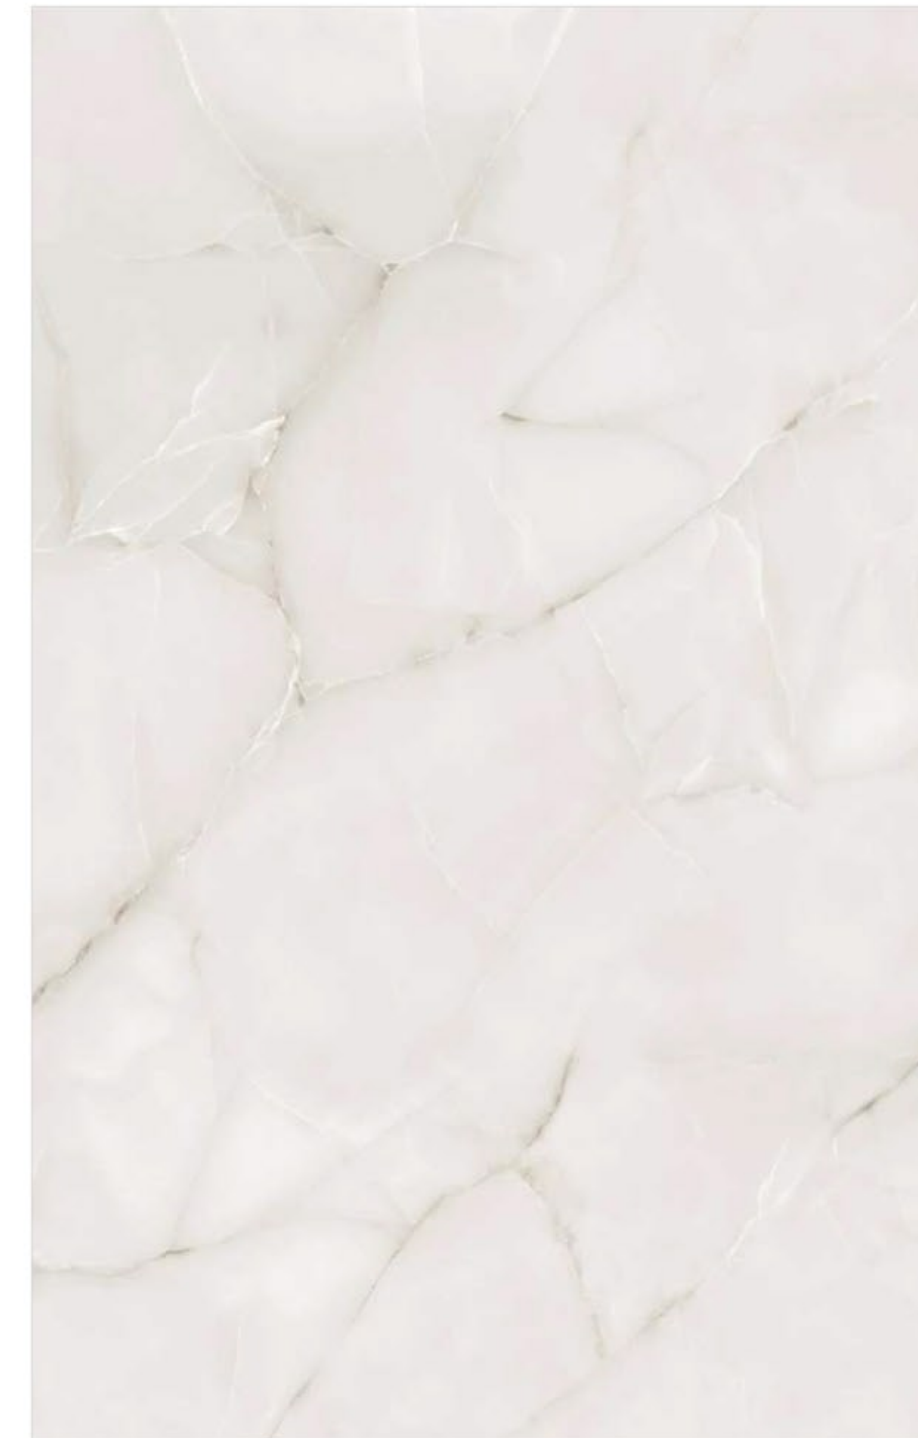

Floor
Ornato White

Size
1200x1800mm

Thickness
9mm

ORNATO WHITE

[← Back To Index](#)