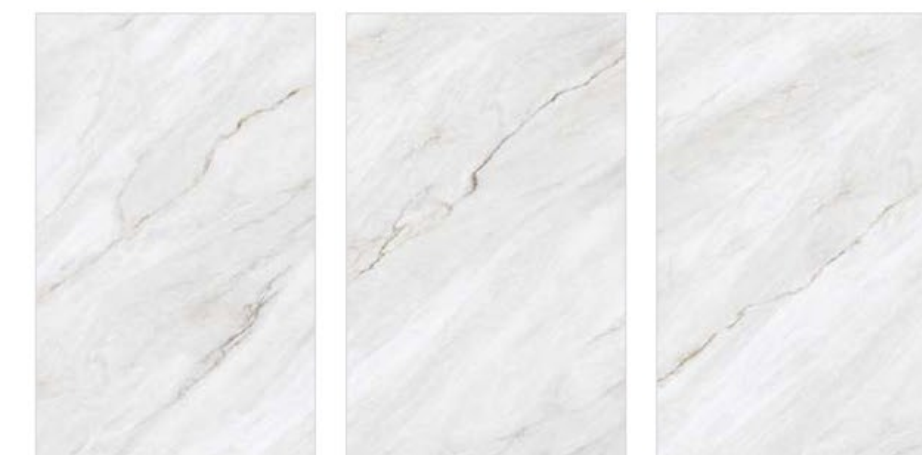

RANDOM 4 FACES

Finishes: Super White Glossy | Porse