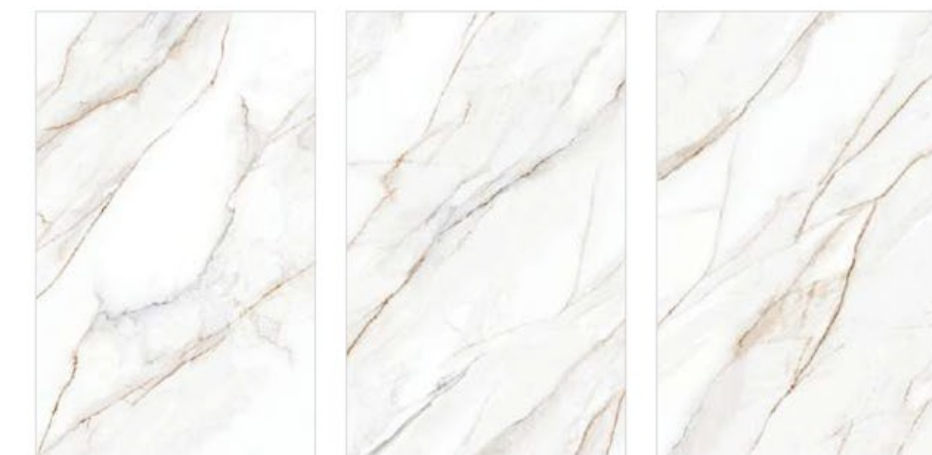

**Finishes:** Super White Glossy | Porse

Floor  
Calacatta Imperio

Wall  
Calacatta Imperio

Size  
1200x1800mm

Thickness  
9mm

CALACATTA IMPERIO

[← Back To Index](#)

RANDOM 4 FACES