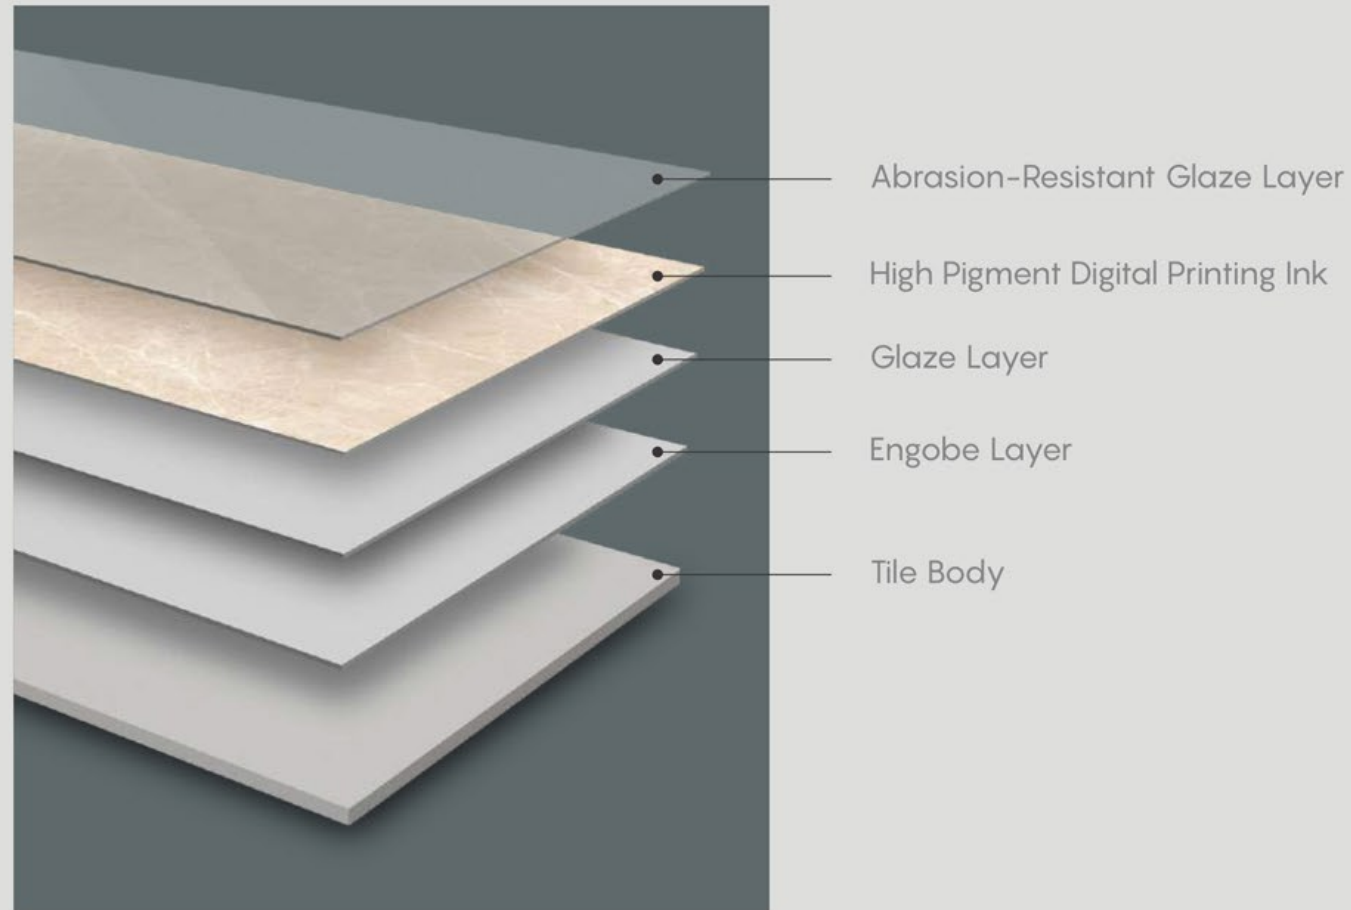

ARCHITECTURAL MARVEL WITH TECHNOLOGICAL ADVANTAGE