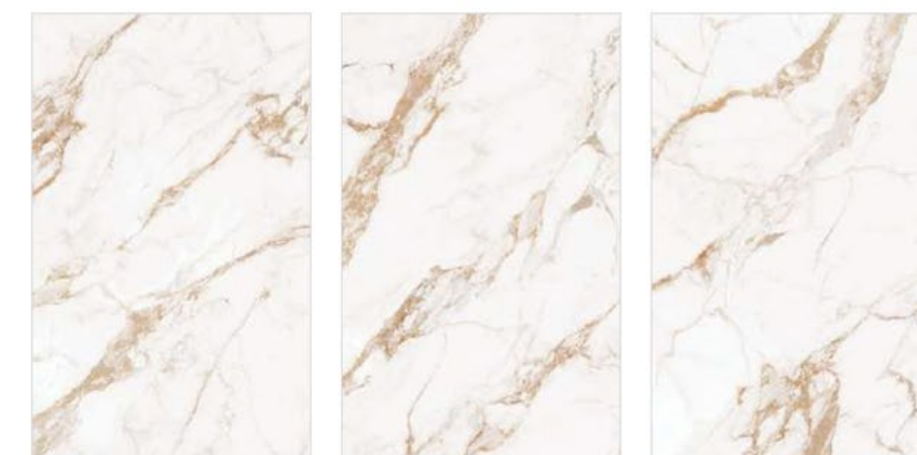

**Finishes:** Super White Glossy | Porse

Floor  
Calacatta Gold

Wall  
Calacatta Gold

Size  
1200x1800mm

Thickness  
9mm

CALACATTA GOLD

[Back To Index](#)

RANDOM 4 FACES