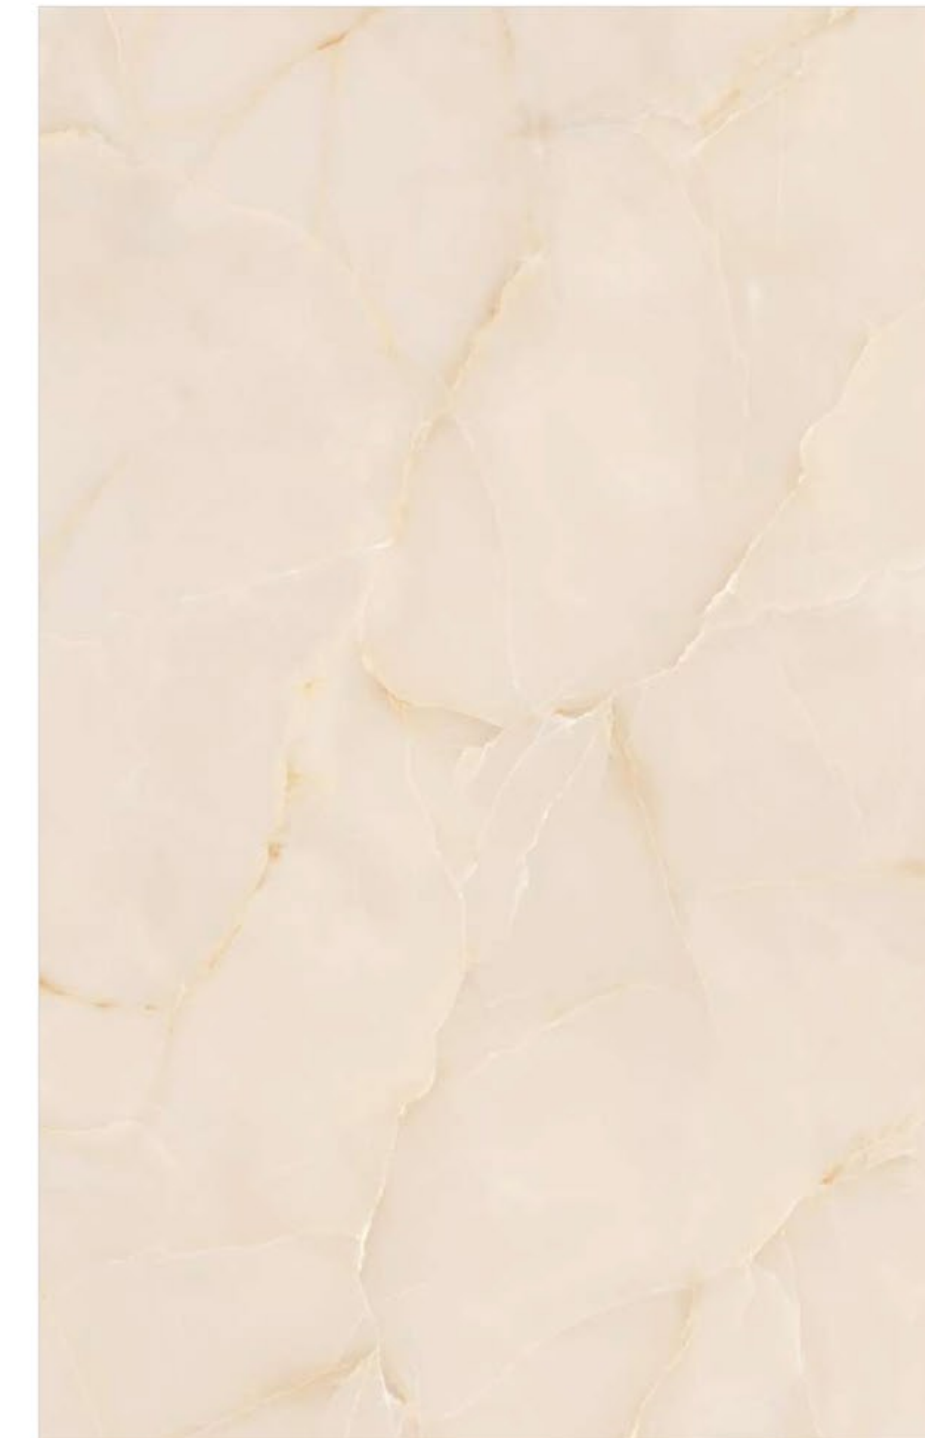

Floor
Ornato Crema

Wall
Ornato Crema

Size
1200x1800mm

Thickness
9mm

ORNATO CREMA

[← Back To Index](#)