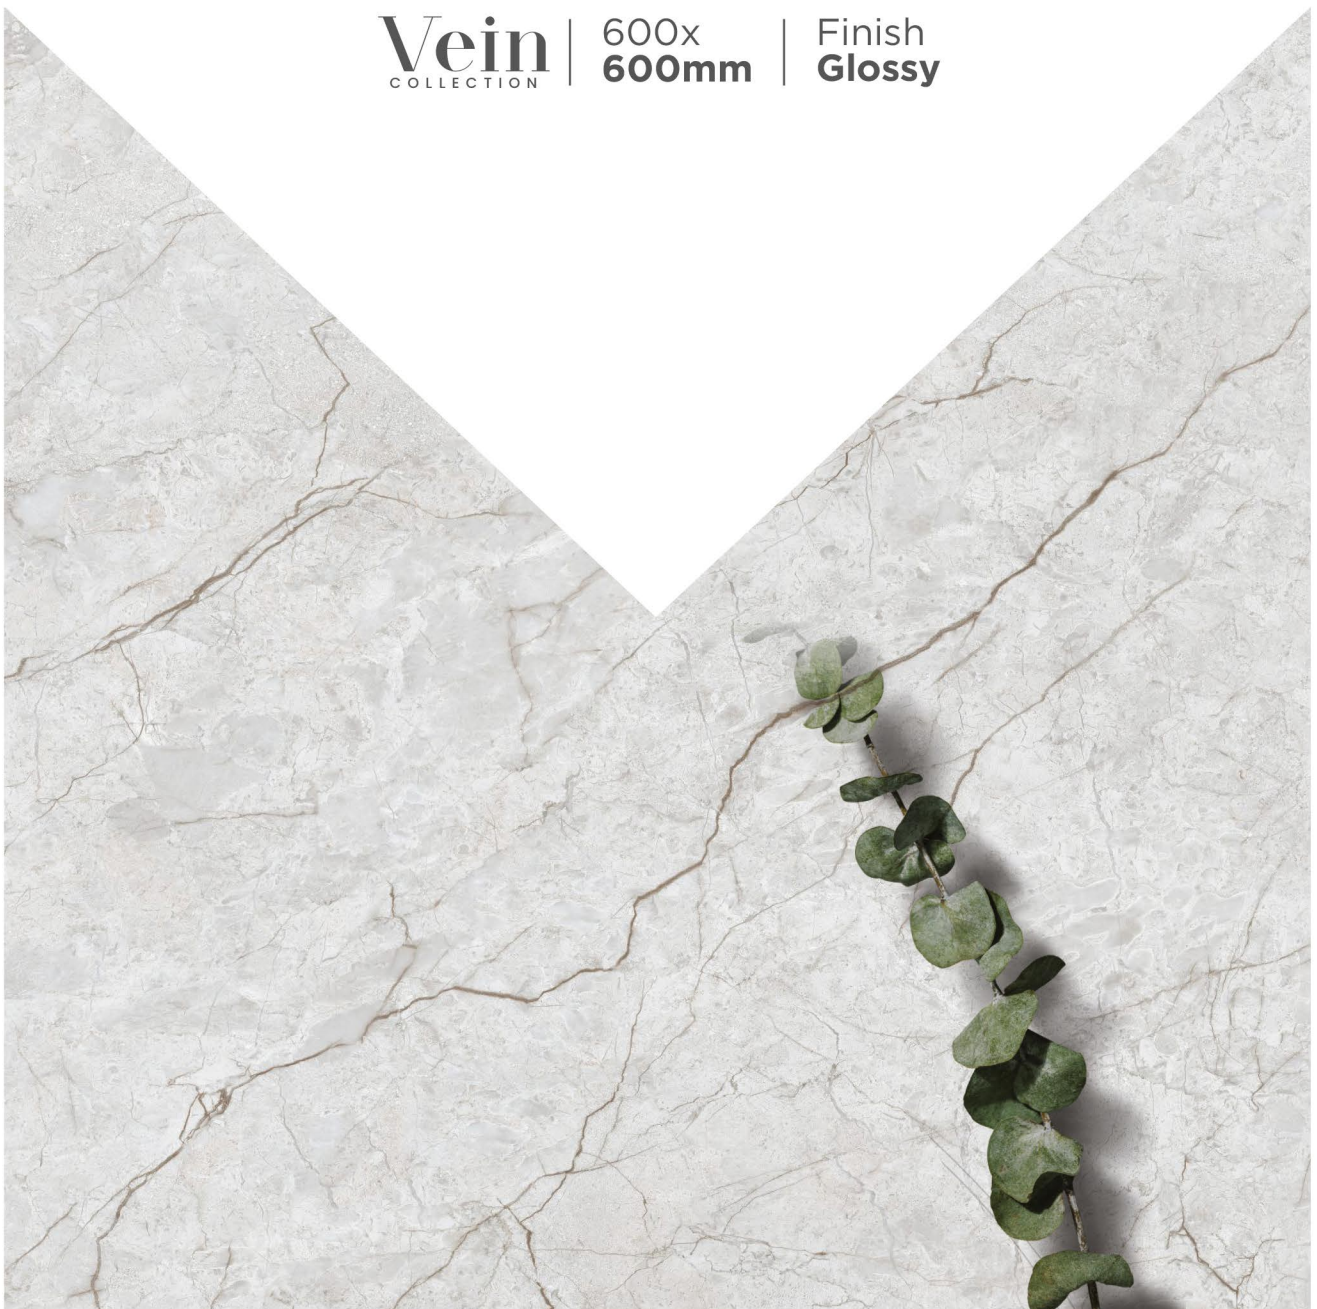

our values

It is different of how we think of professionalism. For those who trust us, we deny to be sophisticated but human more. So, the commitments made, do not fail to satisfy customer's needs. Here, every dedication counts of providing the best.

Vein | 600x
COLLECTION | 600mm | Finish
Glossy