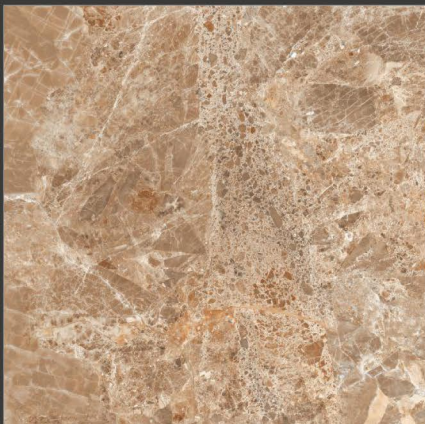

Vein
COLLECTION

PACIFIC TUSCAN

GLOSSY FINISH

R-6

Vein
COLLECTION

POTTON BROWN

GLOSSY FINISH

R-6