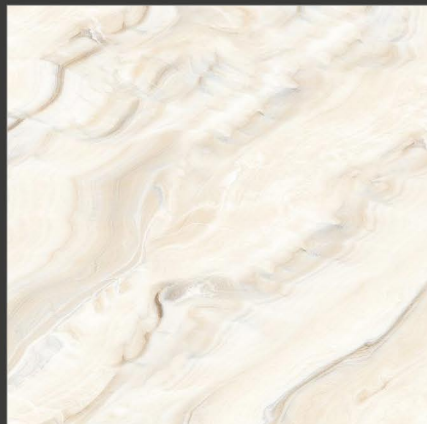

R-4

Vein
COLLECTION

VELBELA CREAM

GLOSSY FINISH