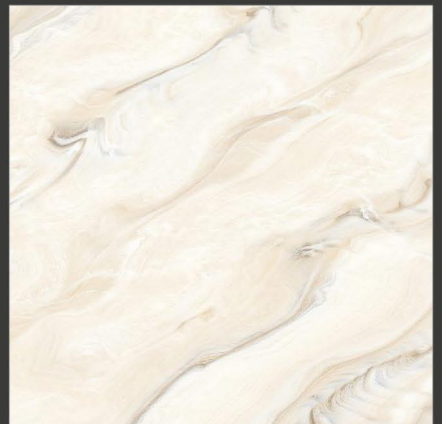

R-4

Vein
COLLECTION

VELBELA CREAM

GLOSSY FINISH