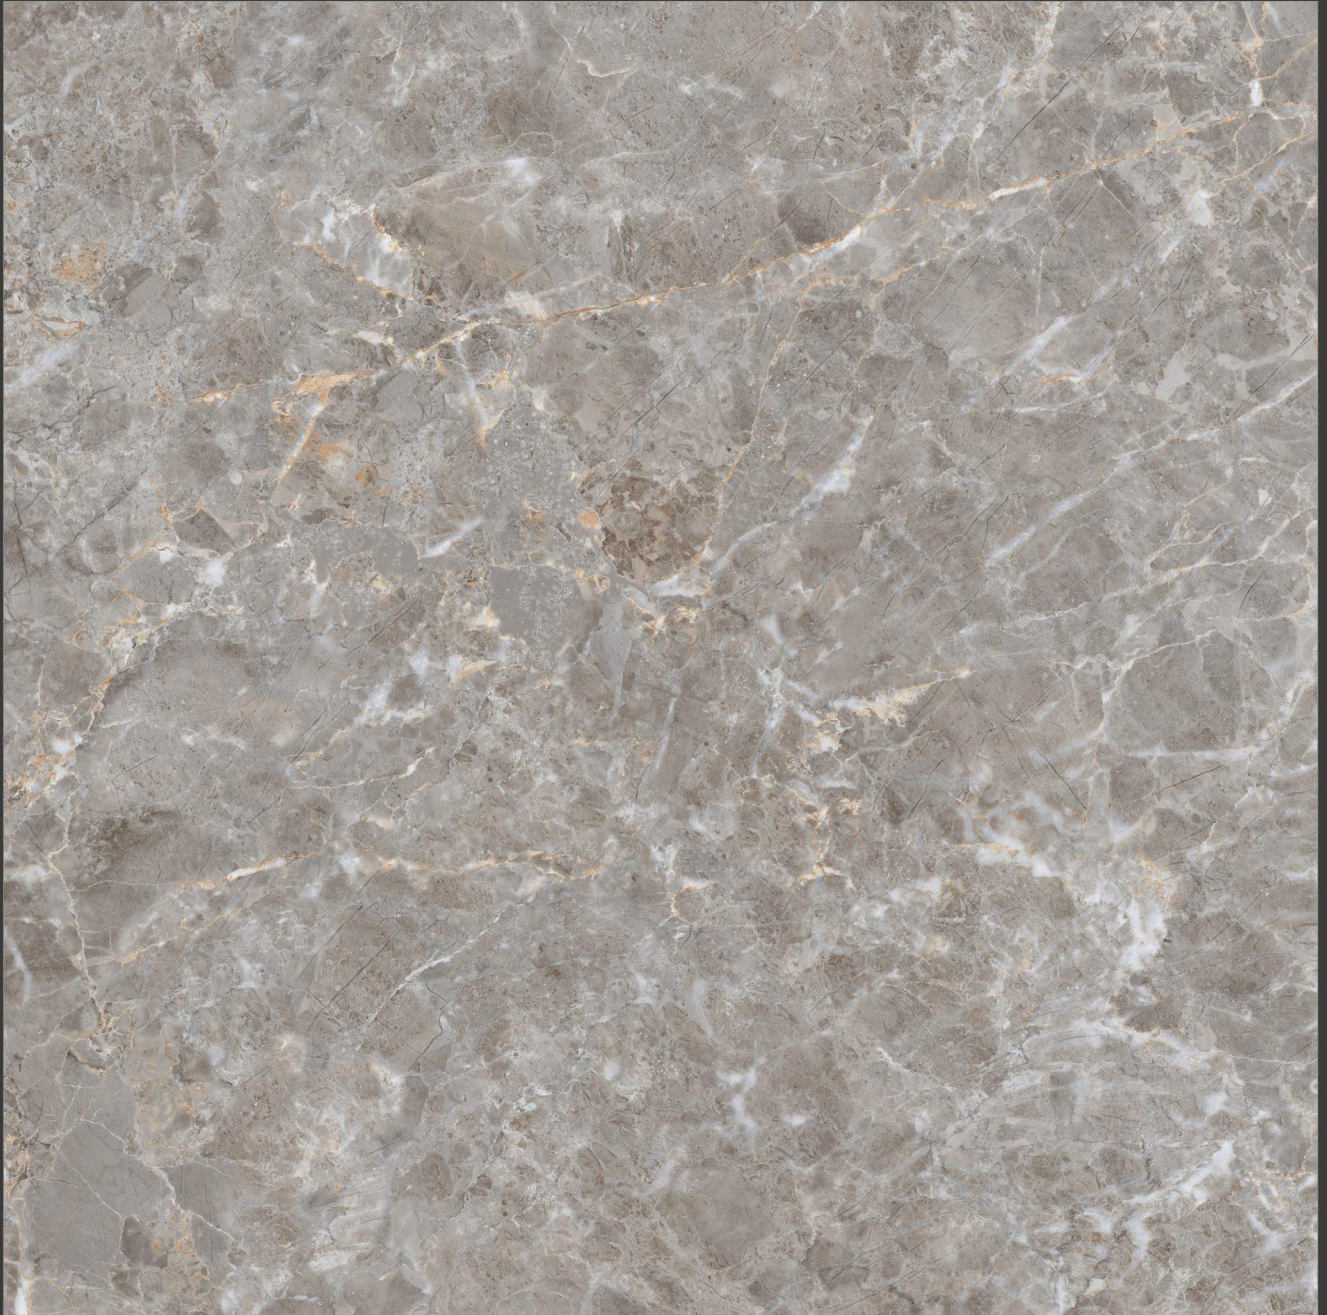

R-6

Vein
COLLECTION

OSAKA MUD

GLOSSY FINISH