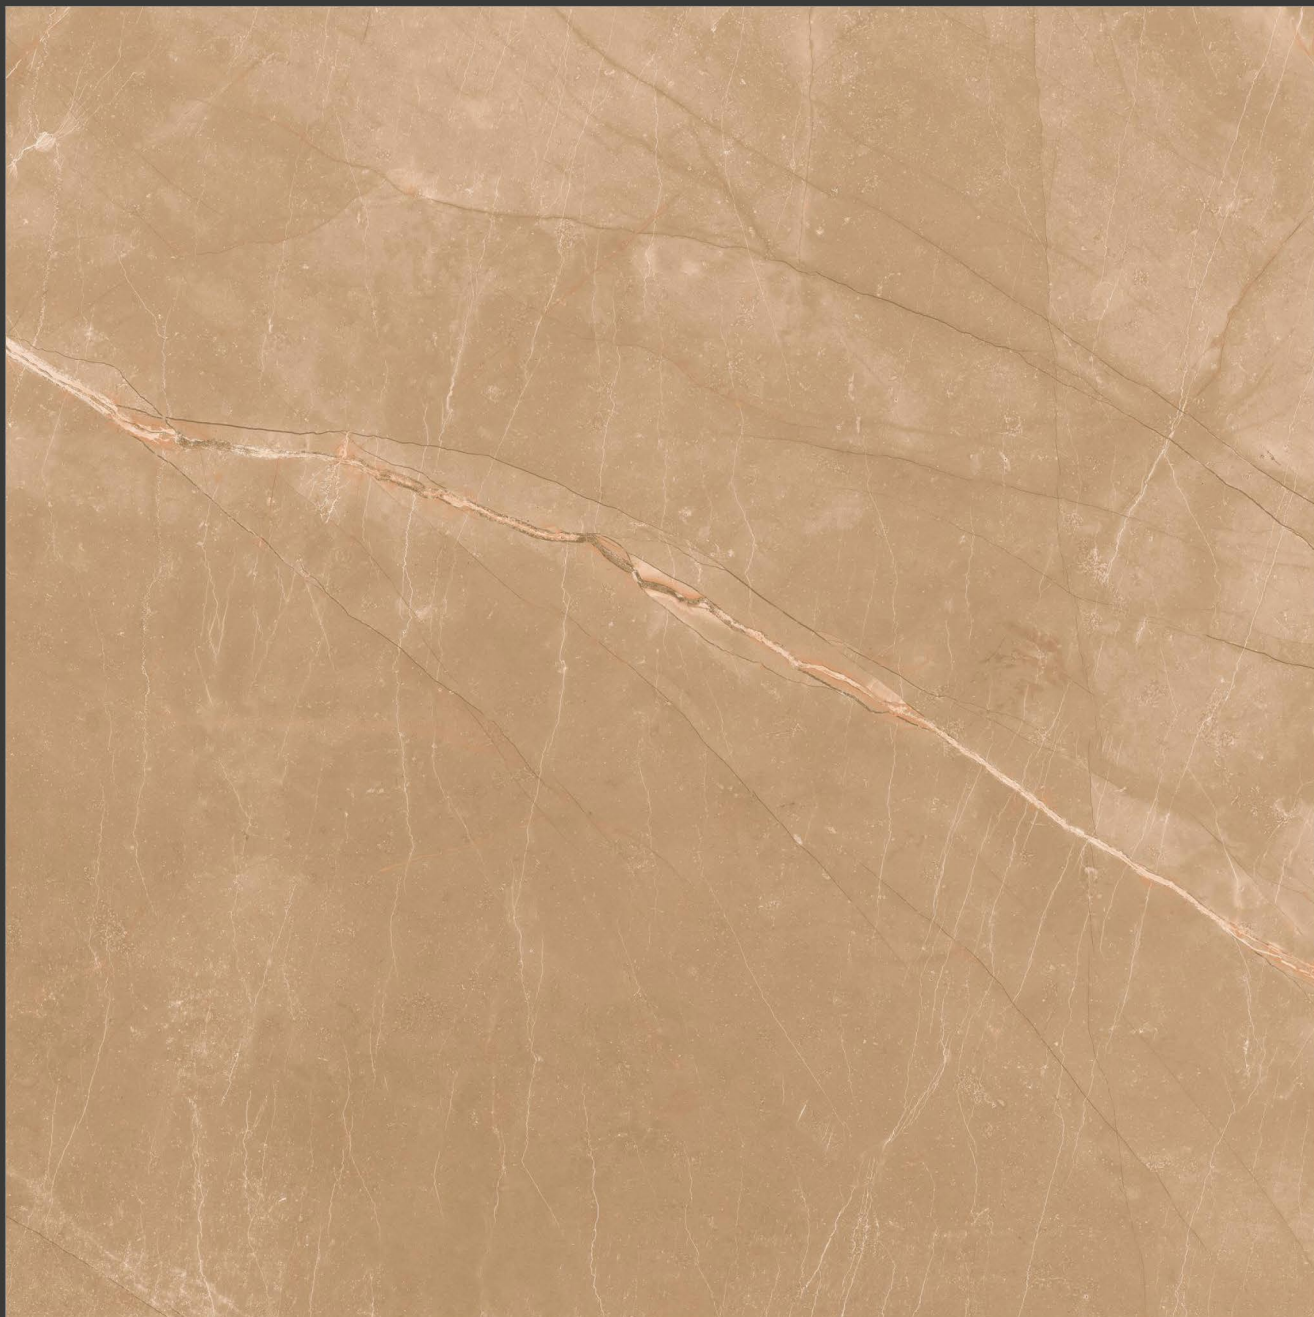

R-4

Vein
COLLECTION

MASSINA MUD

GLOSSY FINISH

R-6

Vein
COLLECTION

MATTONE CHOCO

GLOSSY FINISH