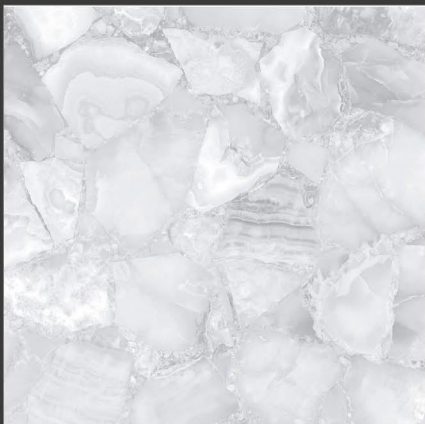

R-6

Vein
COLLECTION

WONDER AEST

GLOSSY FINISH