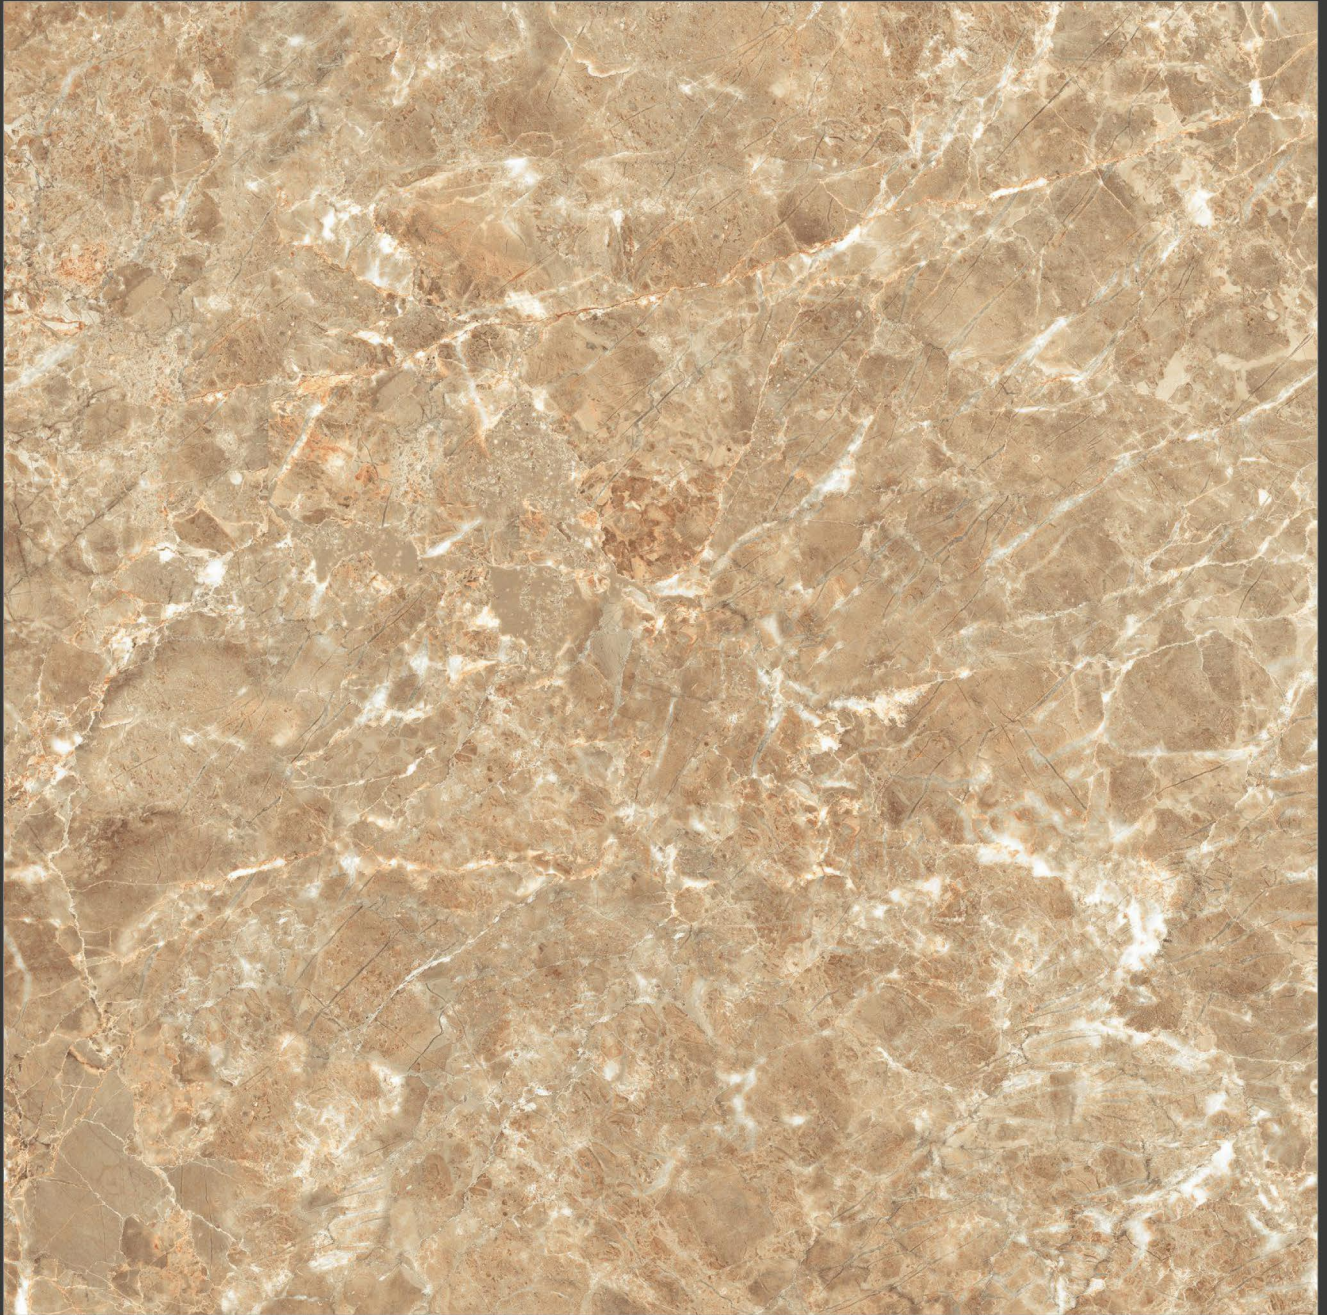

GLOSSY FINISH

R-6

Vein
COLLECTION

OSAKA MUD

GLOSSY FINISH

R-6

Vein
COLLECTION

OSAKA TEAK