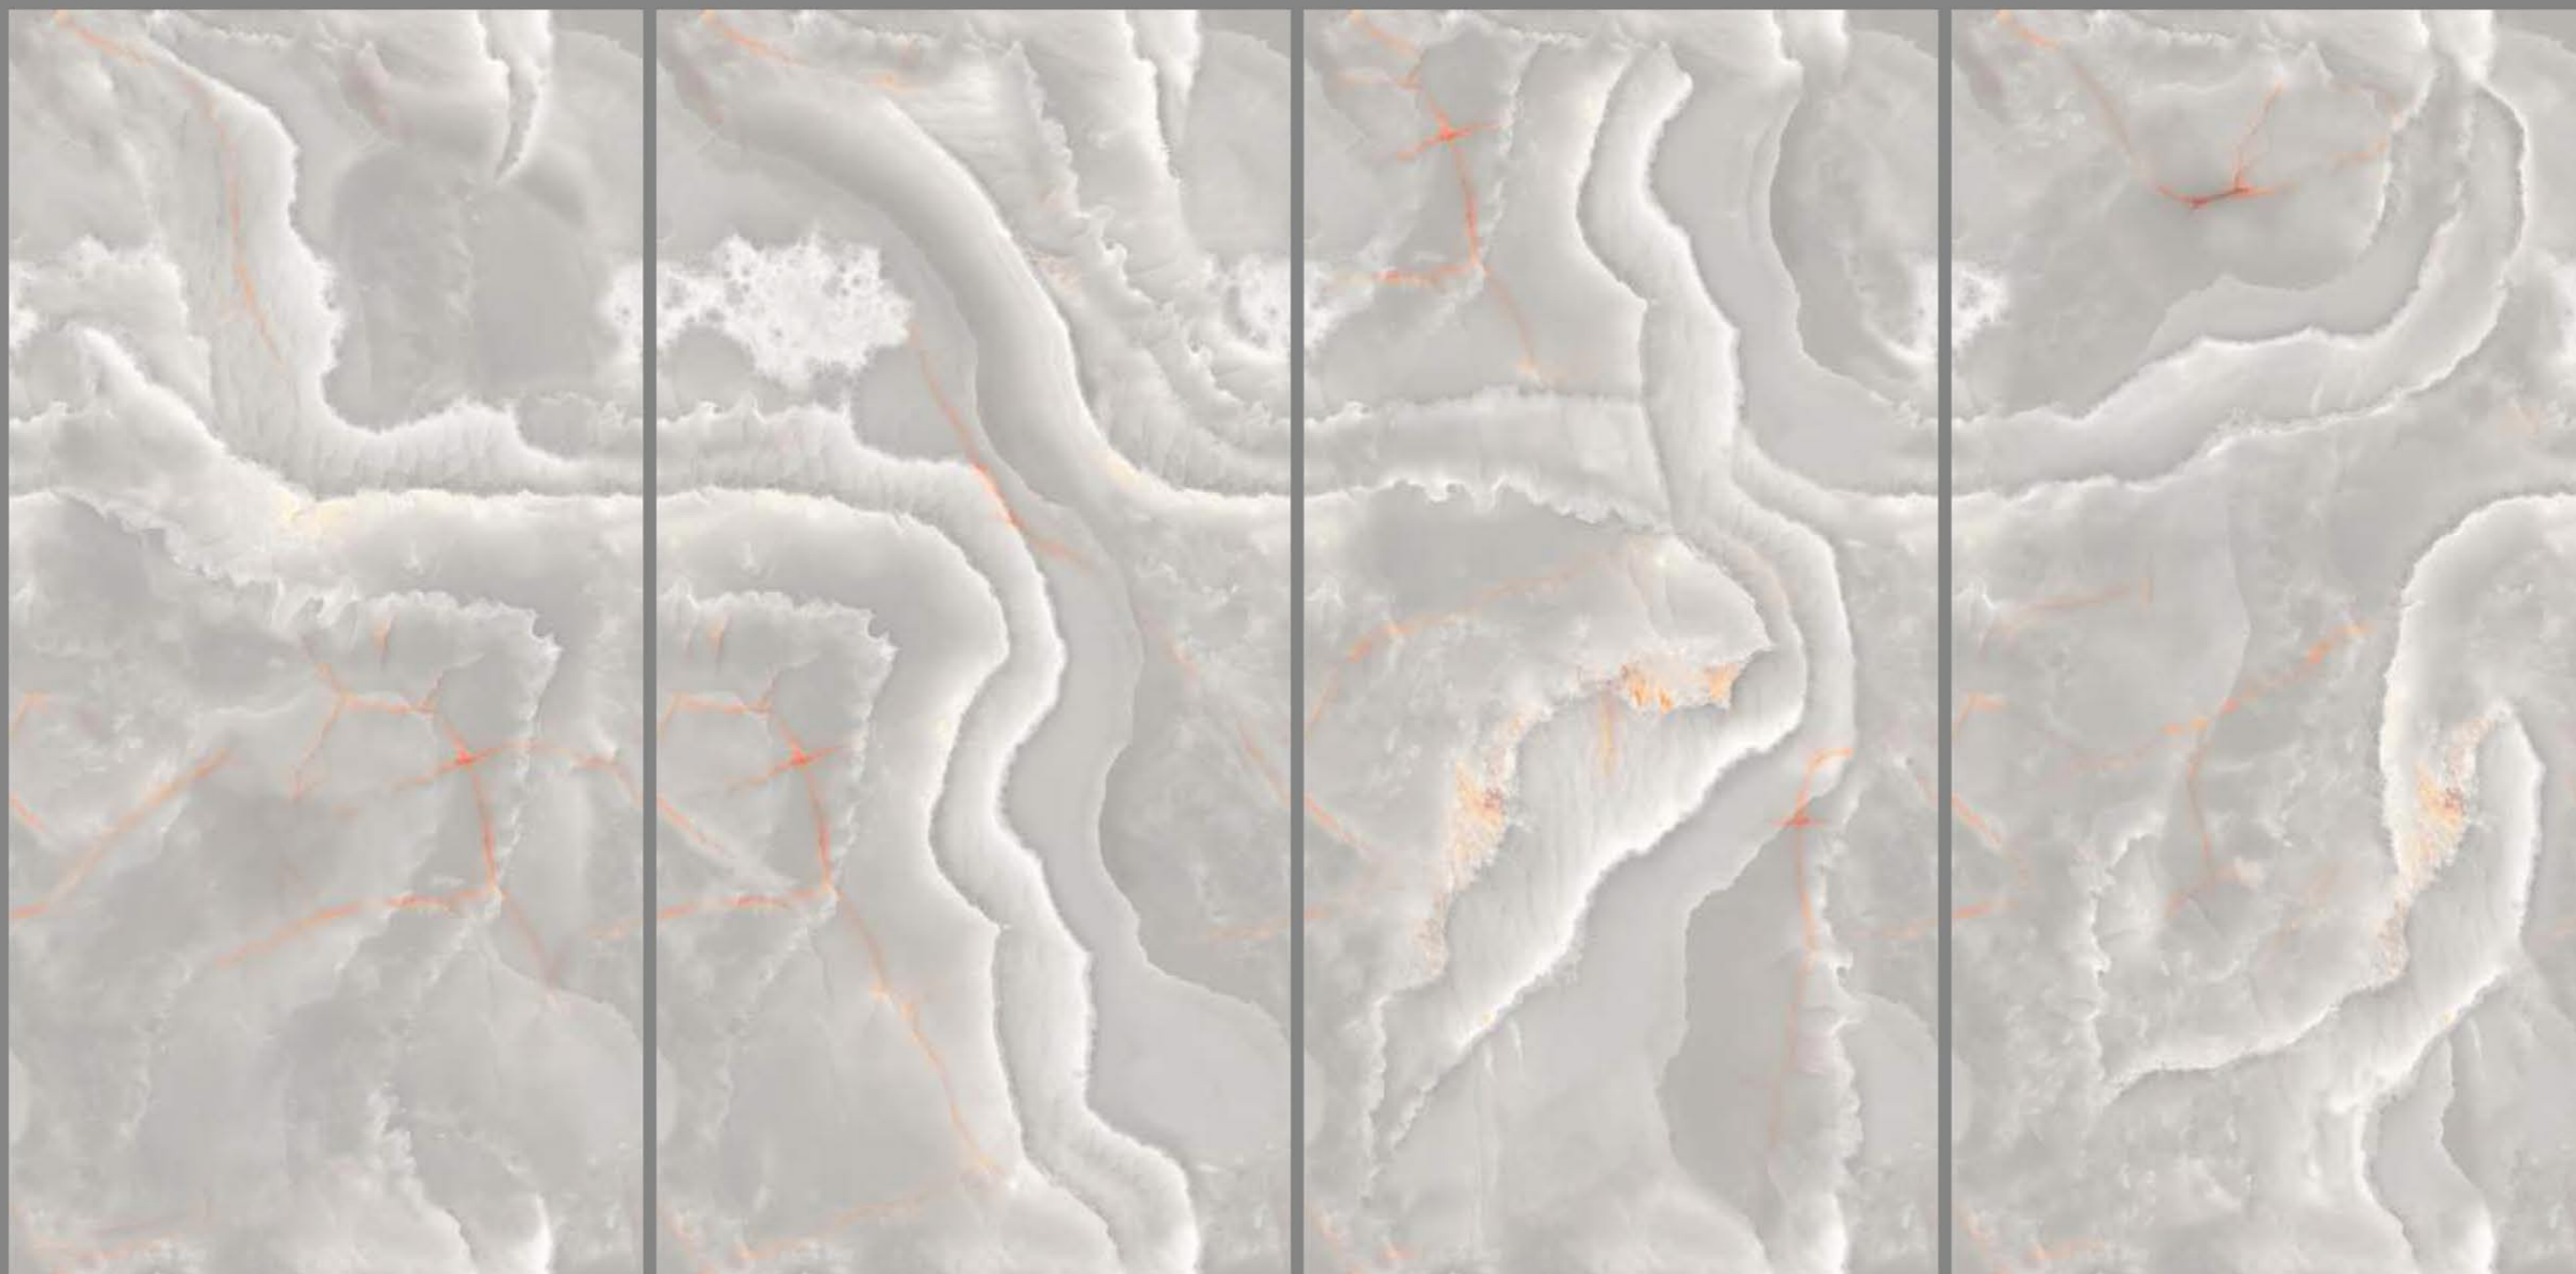

ONYX BLAZE GREY

SIZE
600x
1200MM

Series
GLOSSY

Random
04

ONYX BLAZE GREY

ONYX BLAZE
PINK

ONYX BLAZE PINK

SIZE
600x
1200MM