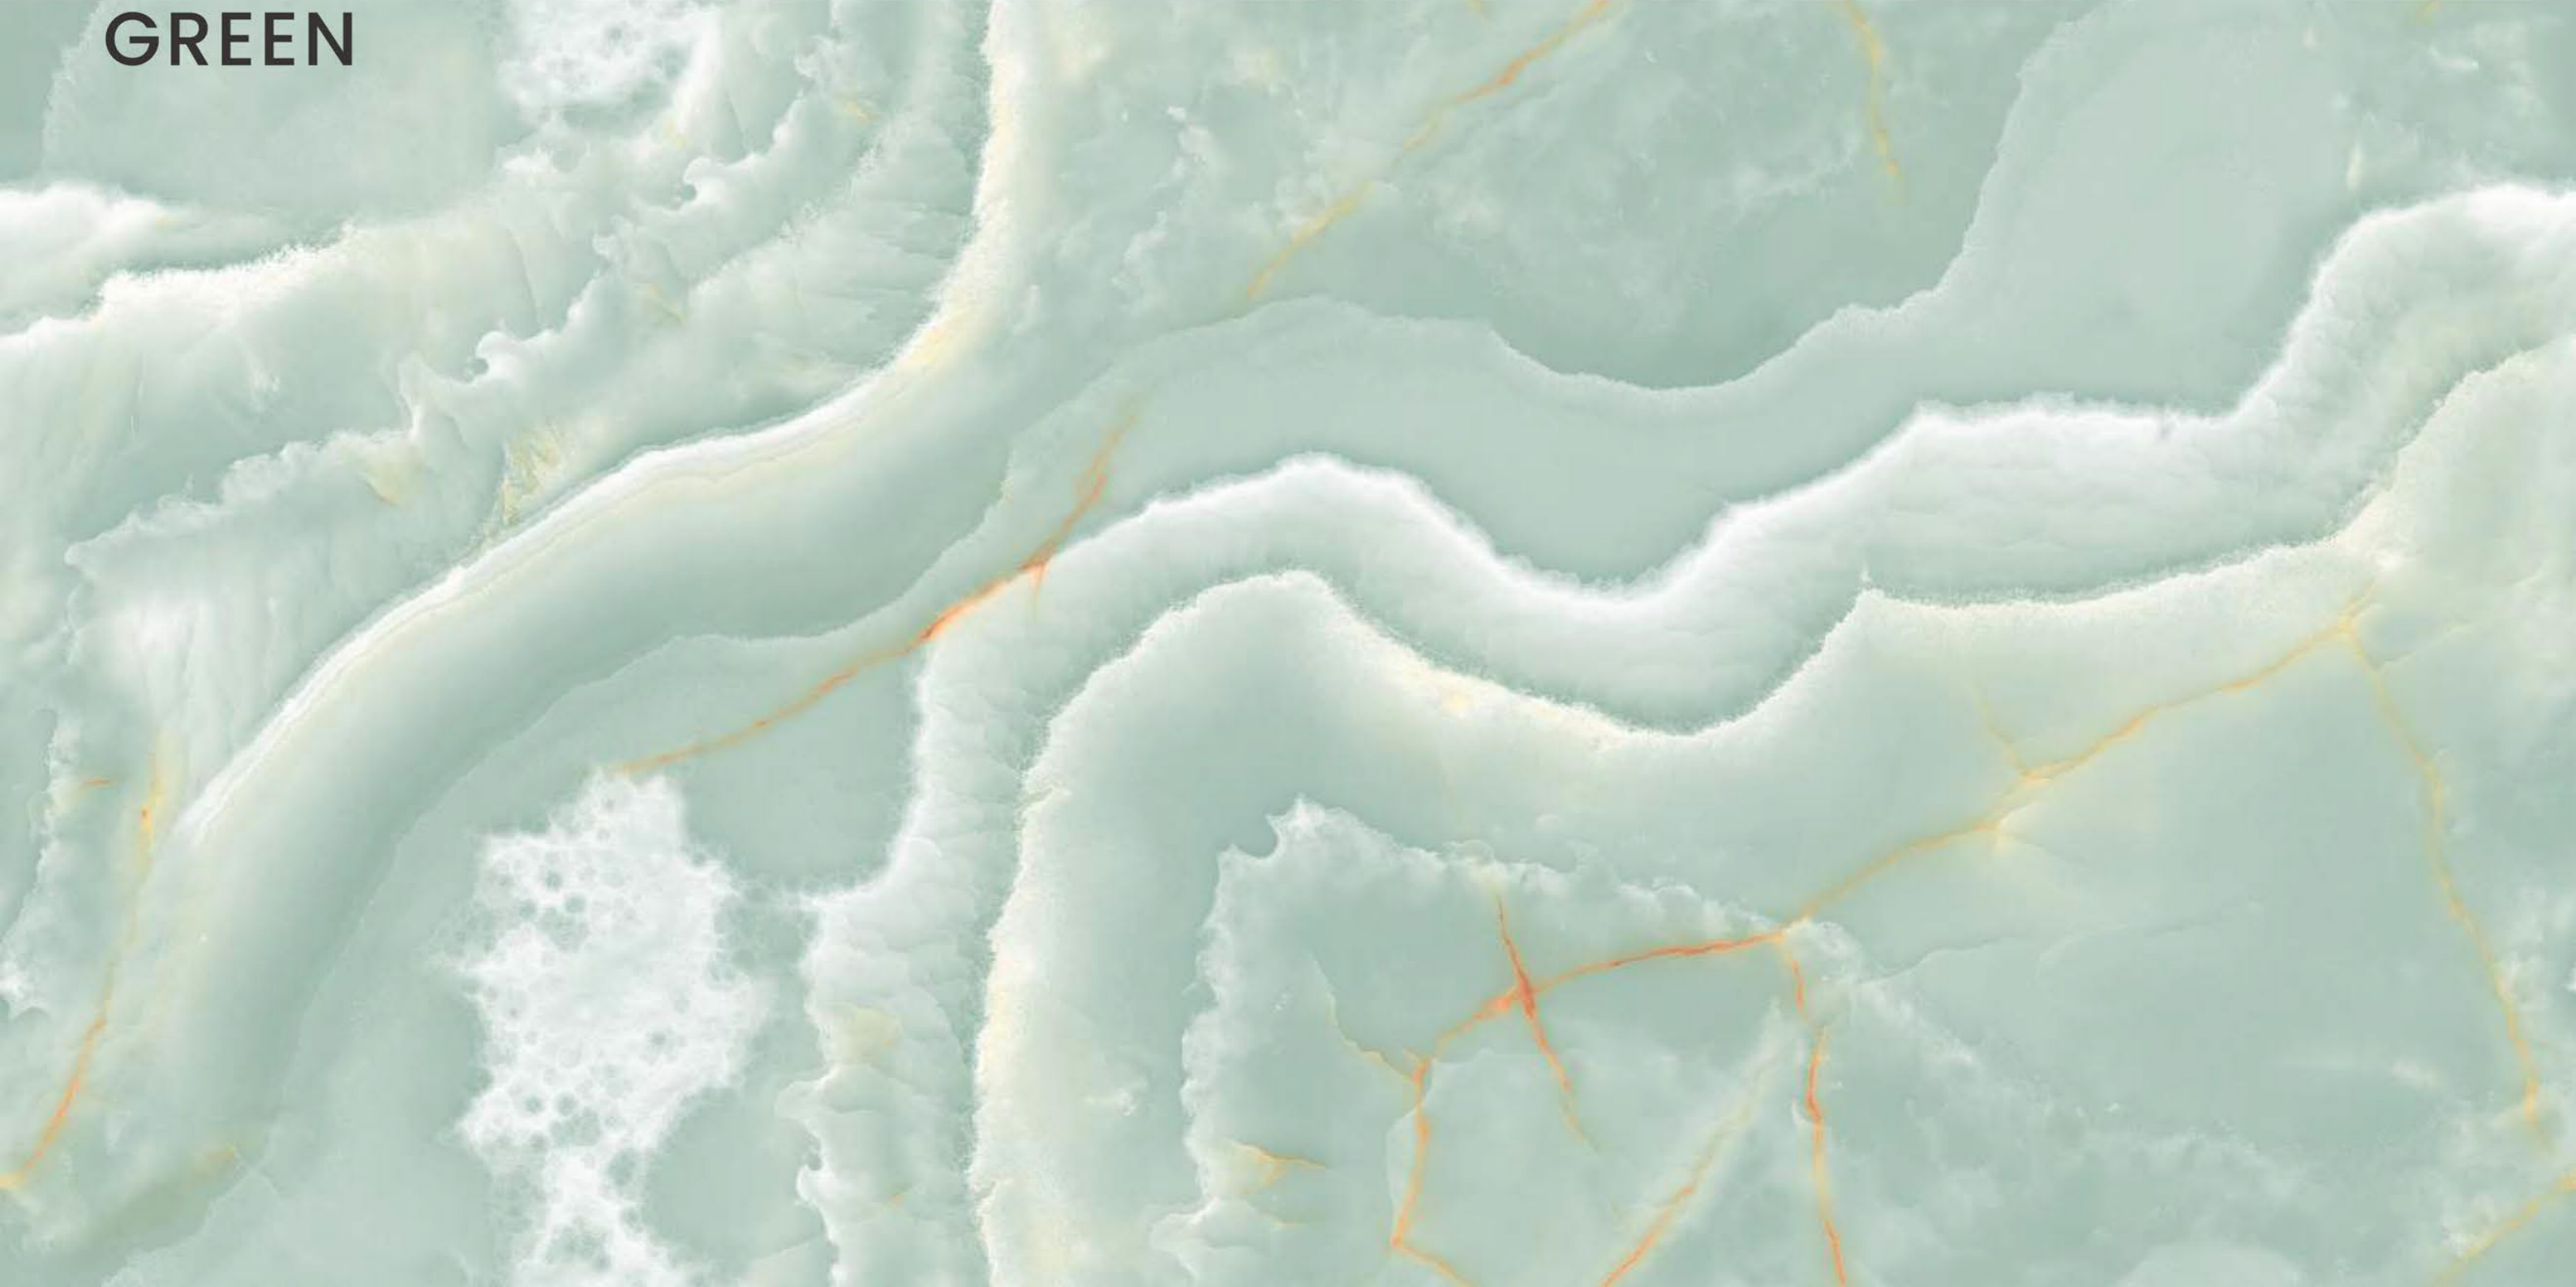

**ONYX BLAZE
GREEN**