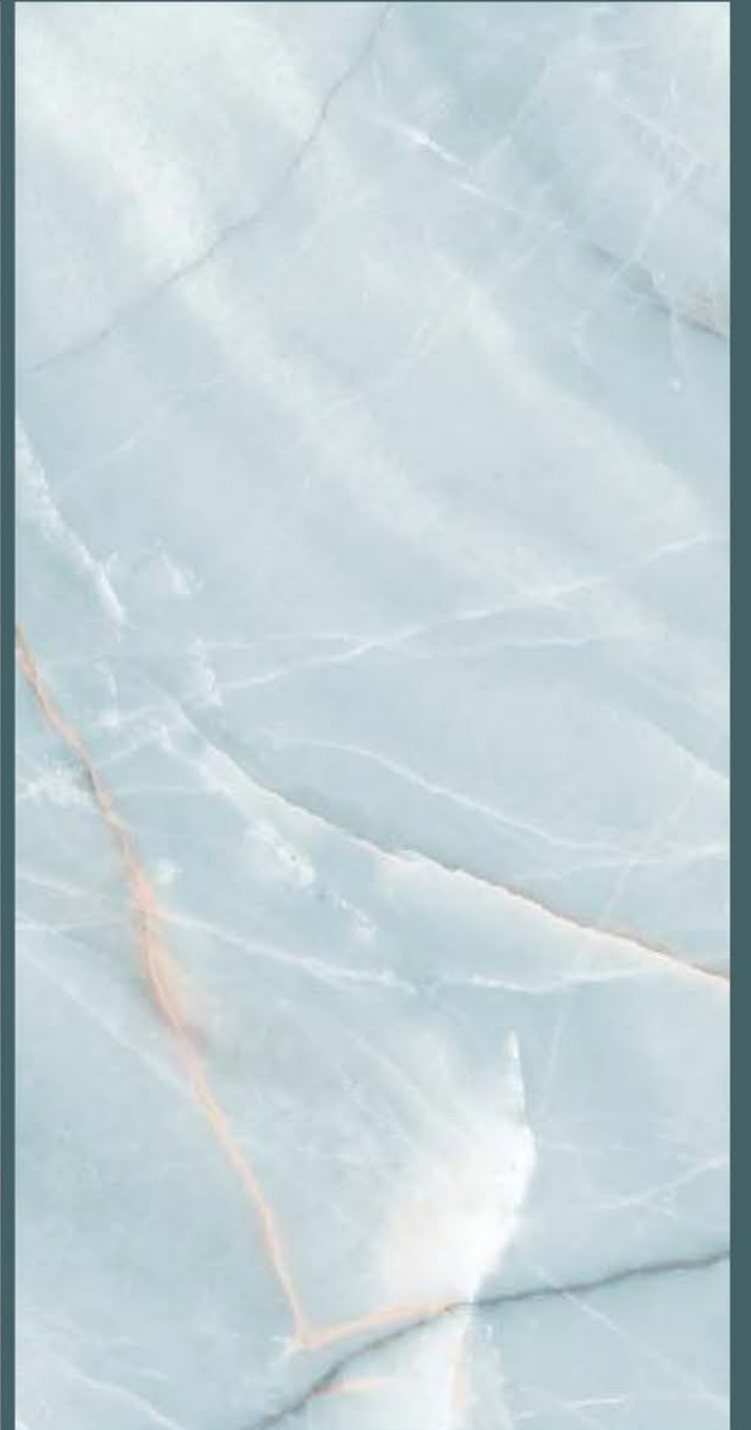

GLESHIRE YELLOW

**HIMALAYAN
AQUA**

HIMALAYAN AQUA

SIZE
600x
1200MM

Series
GLOSSY

Random
04

HIMALAYAN AQUA

**LAVA
GREY**