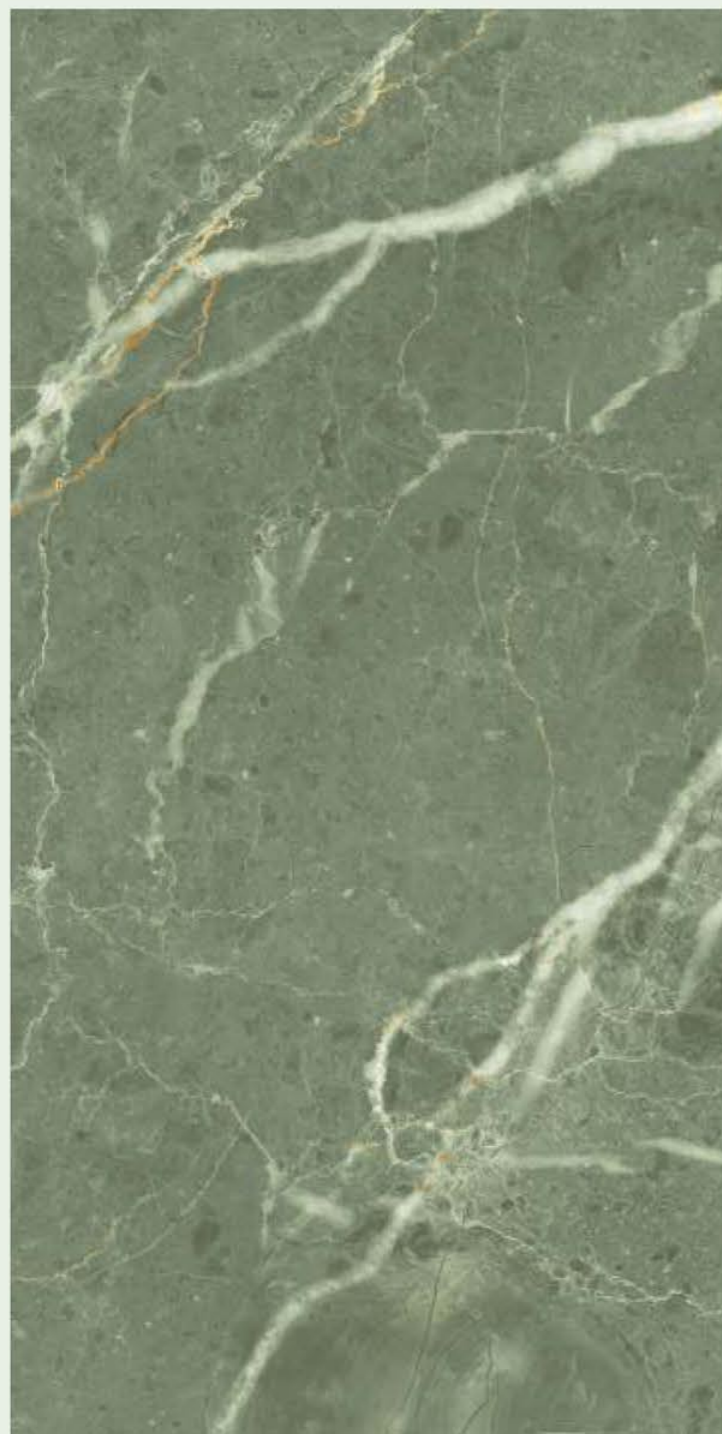

LAVA OLIVE

SIZE
600x
1200MM

Series
GLOSSY

Random
04