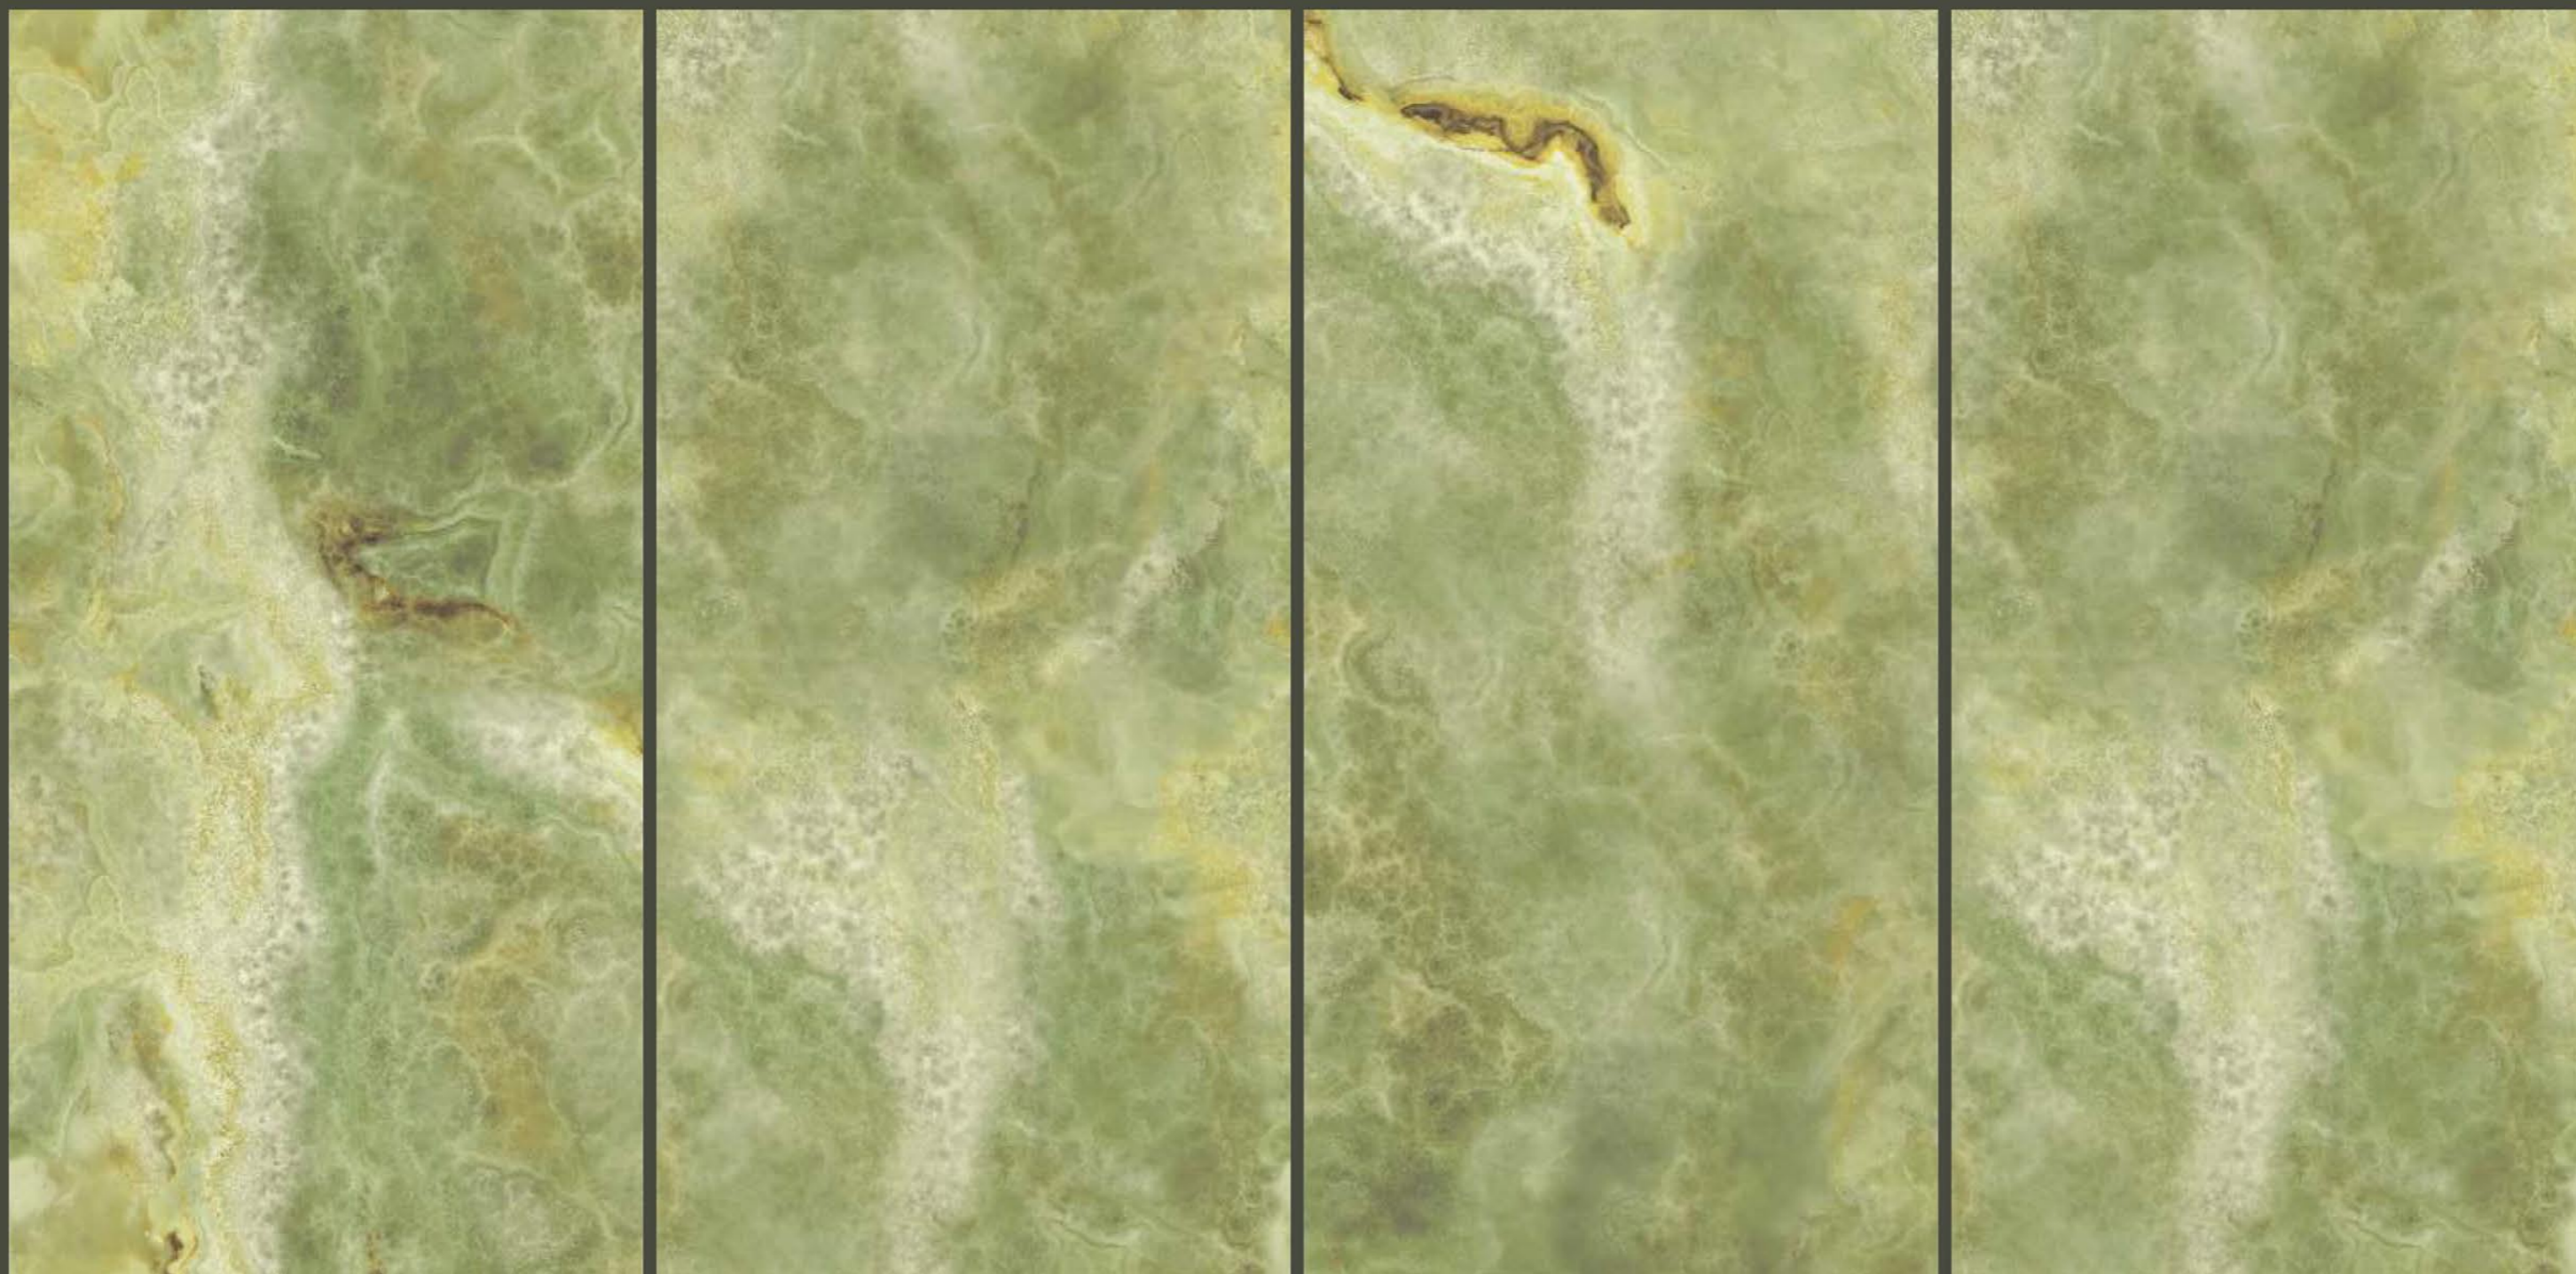

DALLAS GREEN

SIZE
600x
1200MM

Series
GLOSSY

Random
03

DALLAS GREEN

DALLAS
TEAL

DALLAS TEAL

SIZE
600x
1200MM