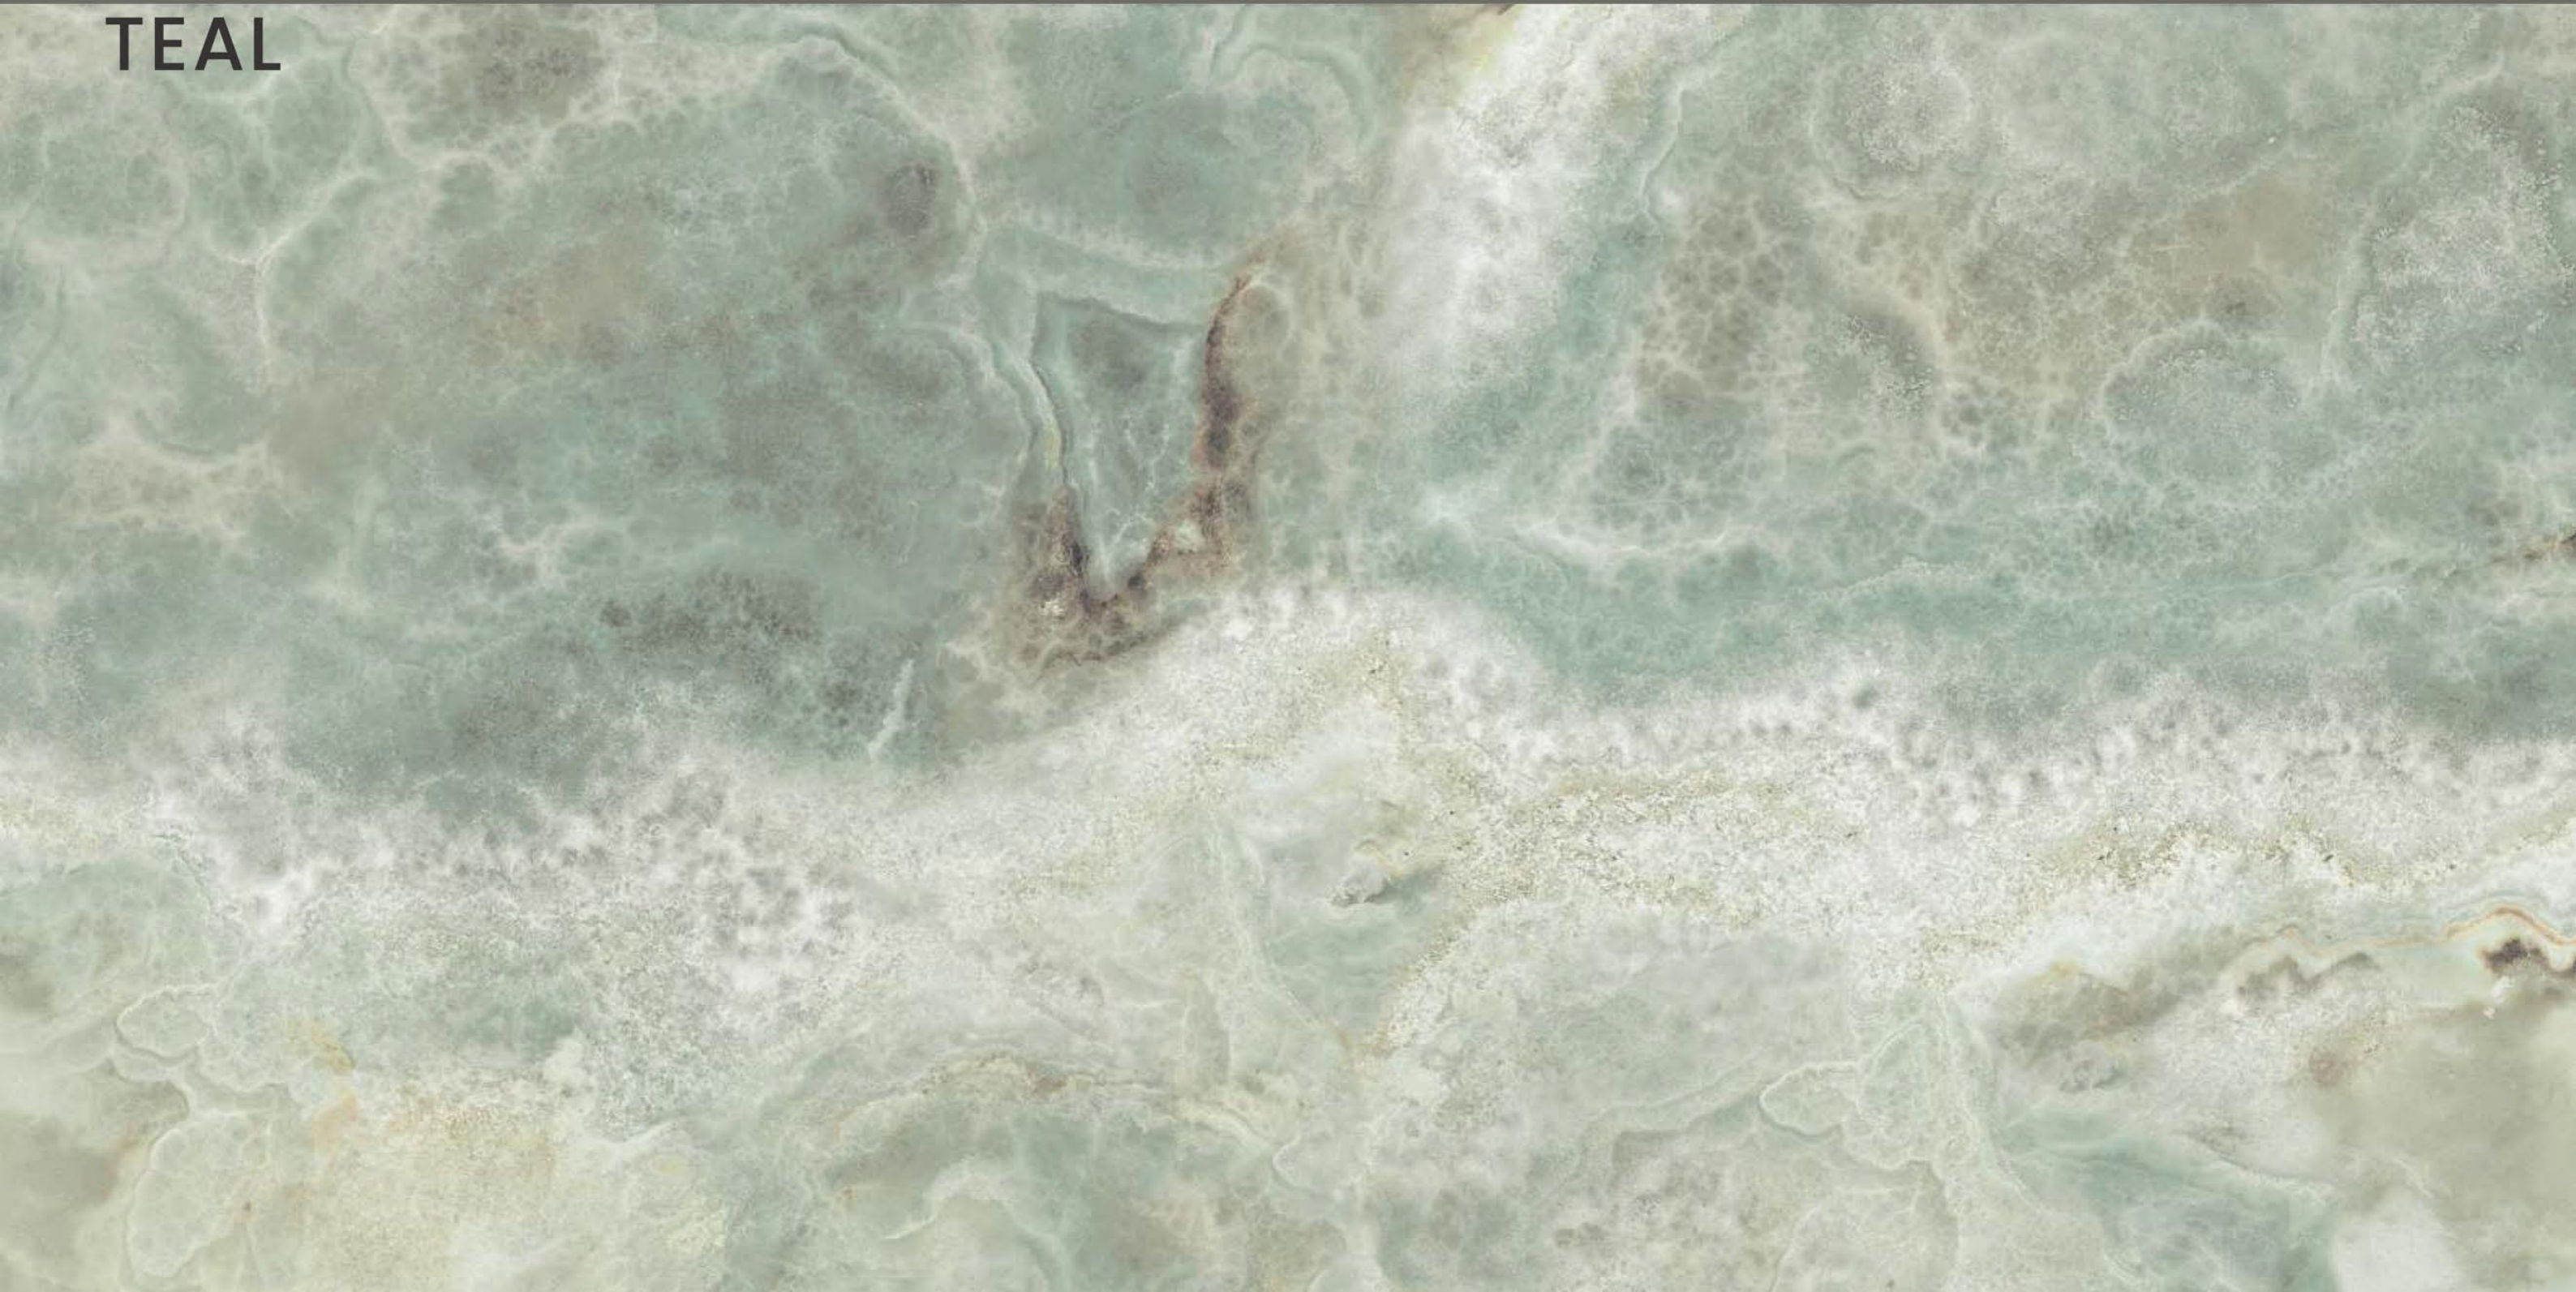

DALLAS GREEN

SIZE
600x
1200MM

Series
GLOSSY

Random
03

DALLAS GREEN

DALLAS
TEAL

DALLAS TEAL

SIZE
600x
1200MM