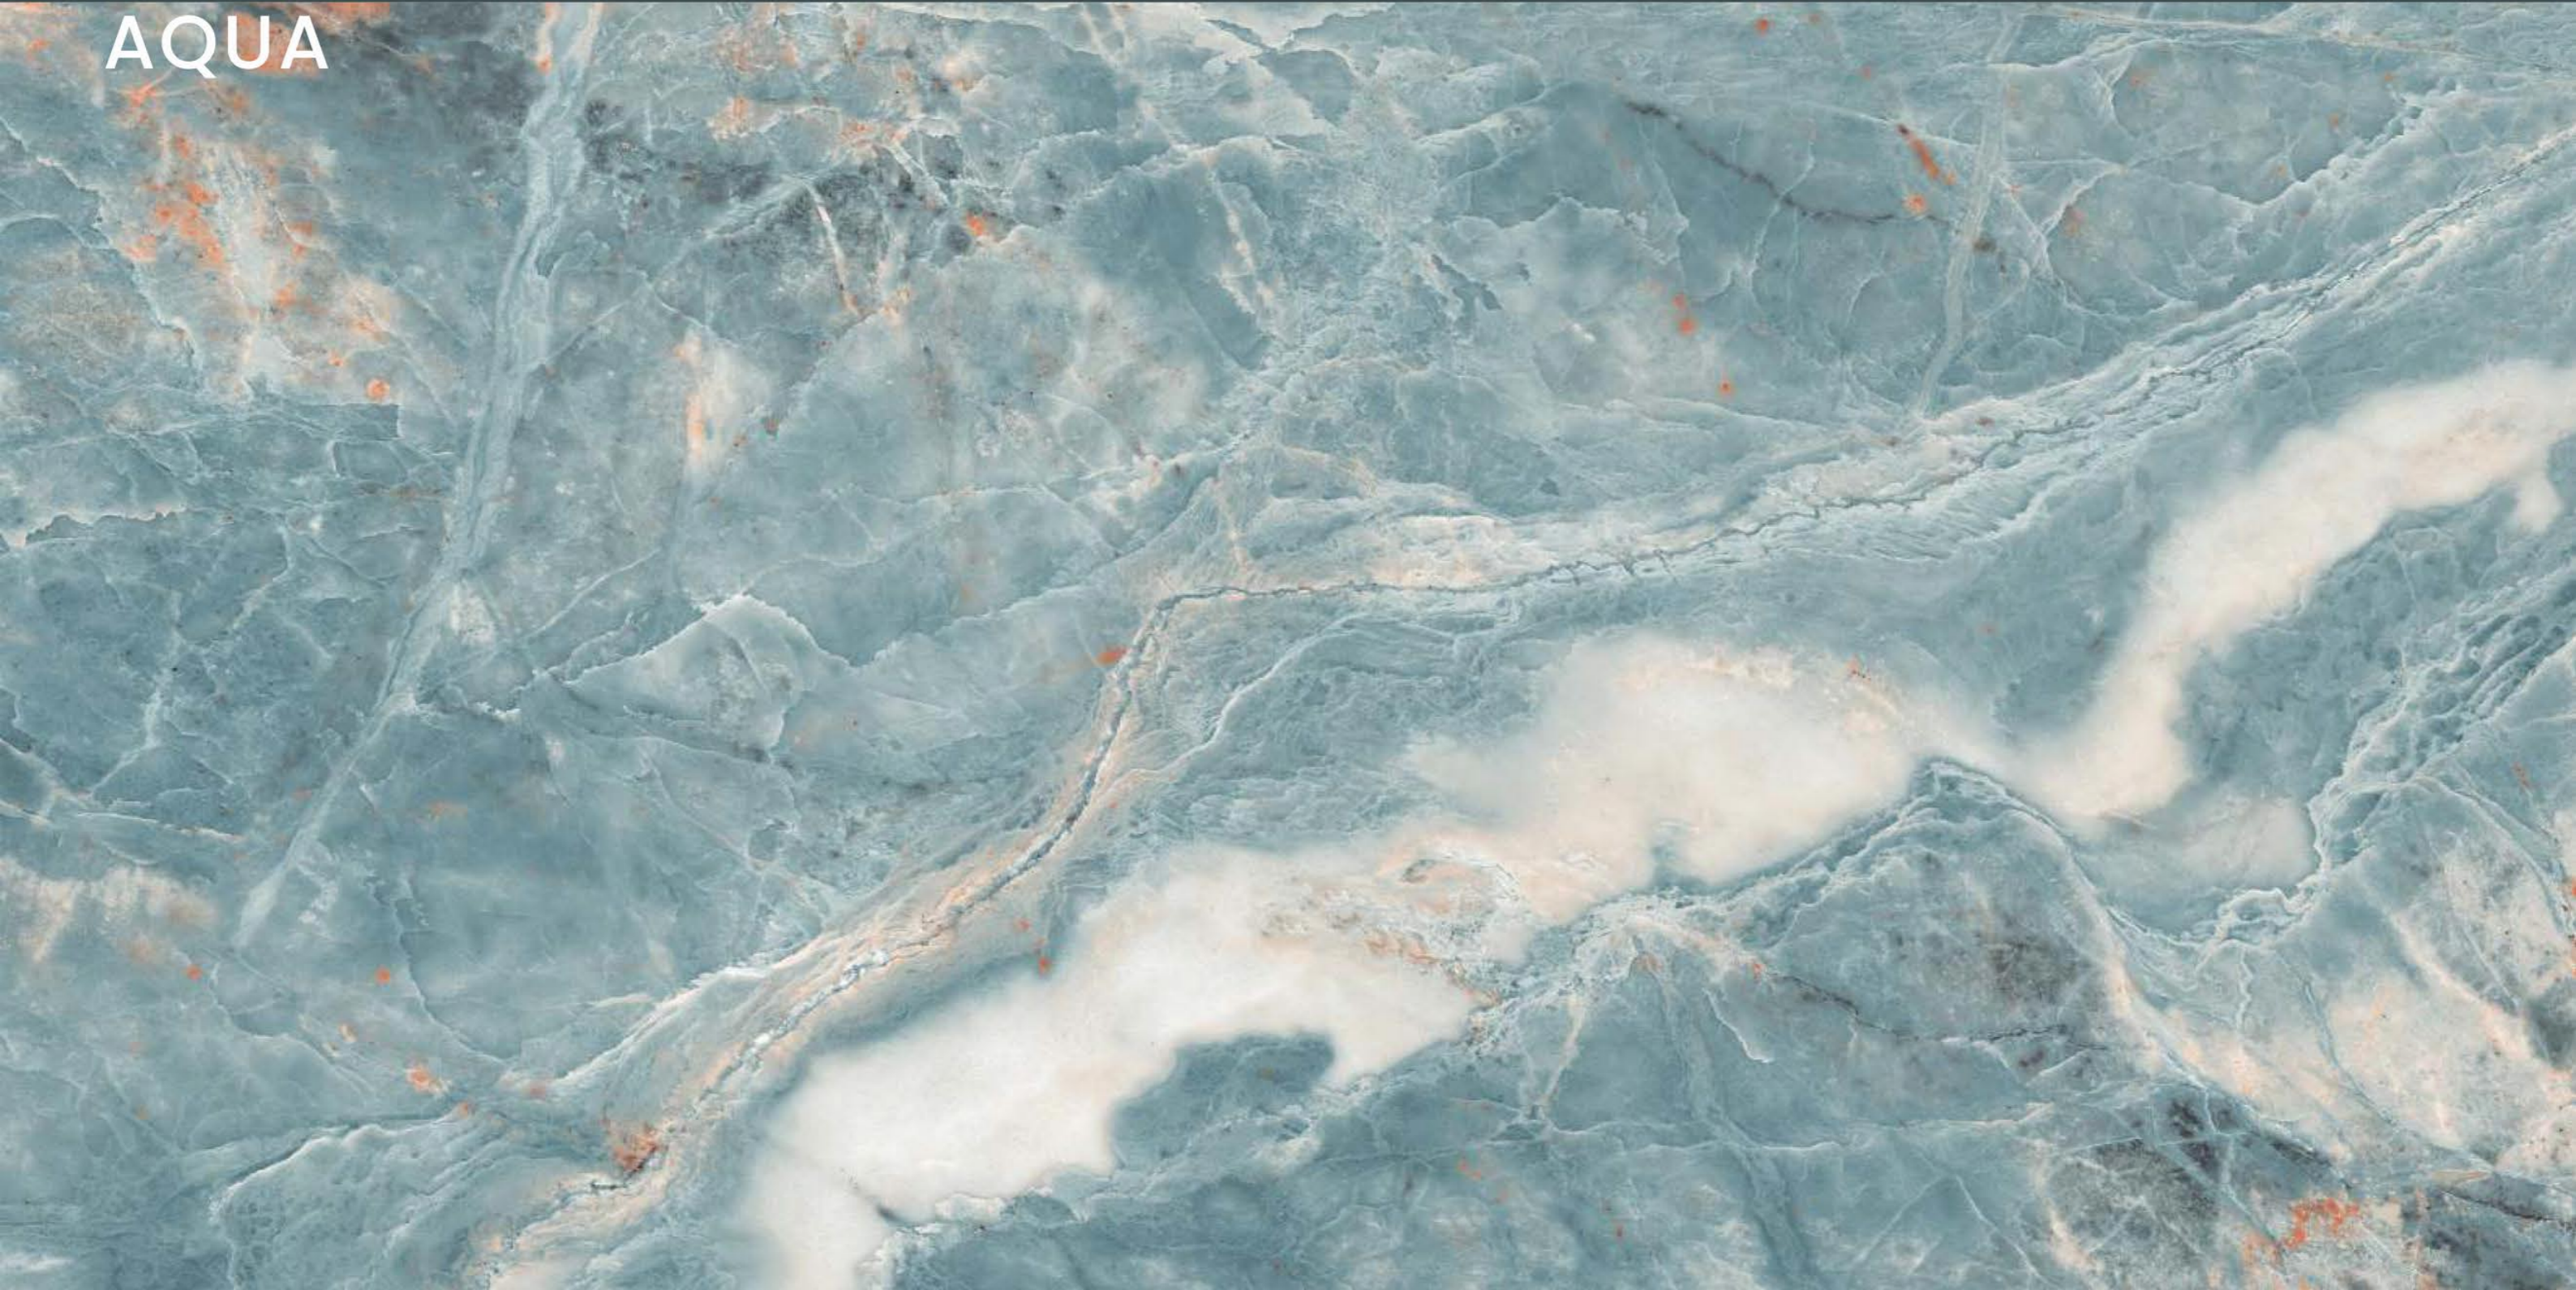

AMAZONITE
AQUA