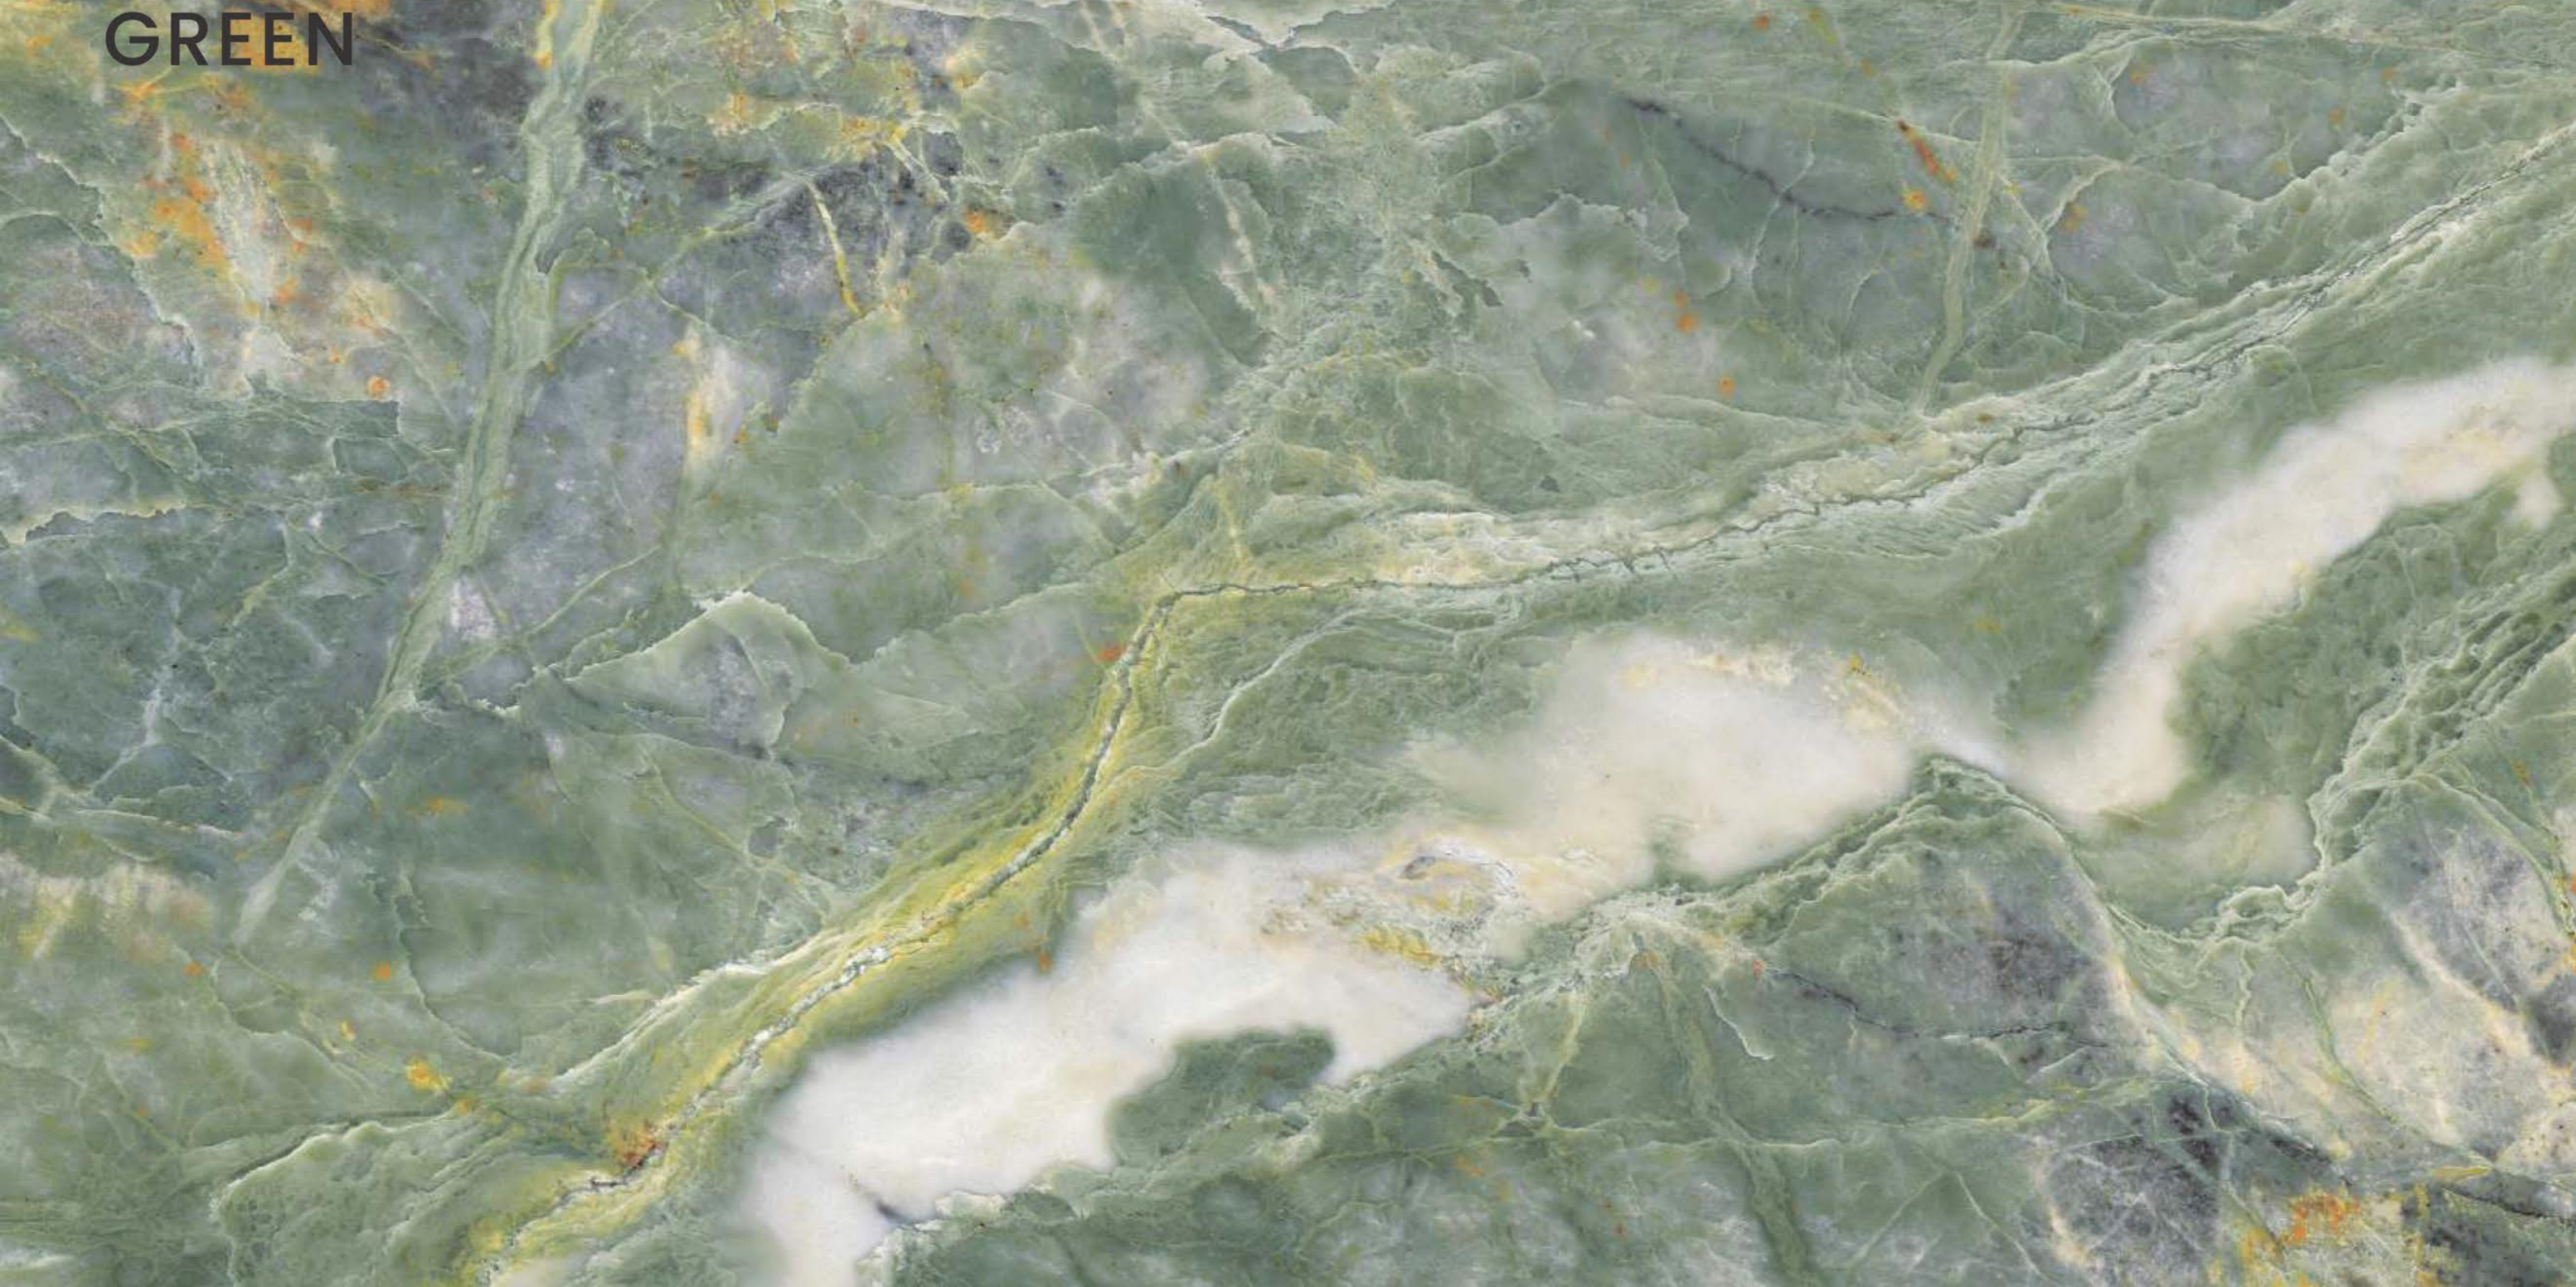

ALCORA RED

AMAZONITE
AQUA

AMAZONITE AQUA

SIZE
600x
1200MM

Series
GLOSSY

Random
04

AMAZONITE AQUA

**AMAZONITE
GREEN**