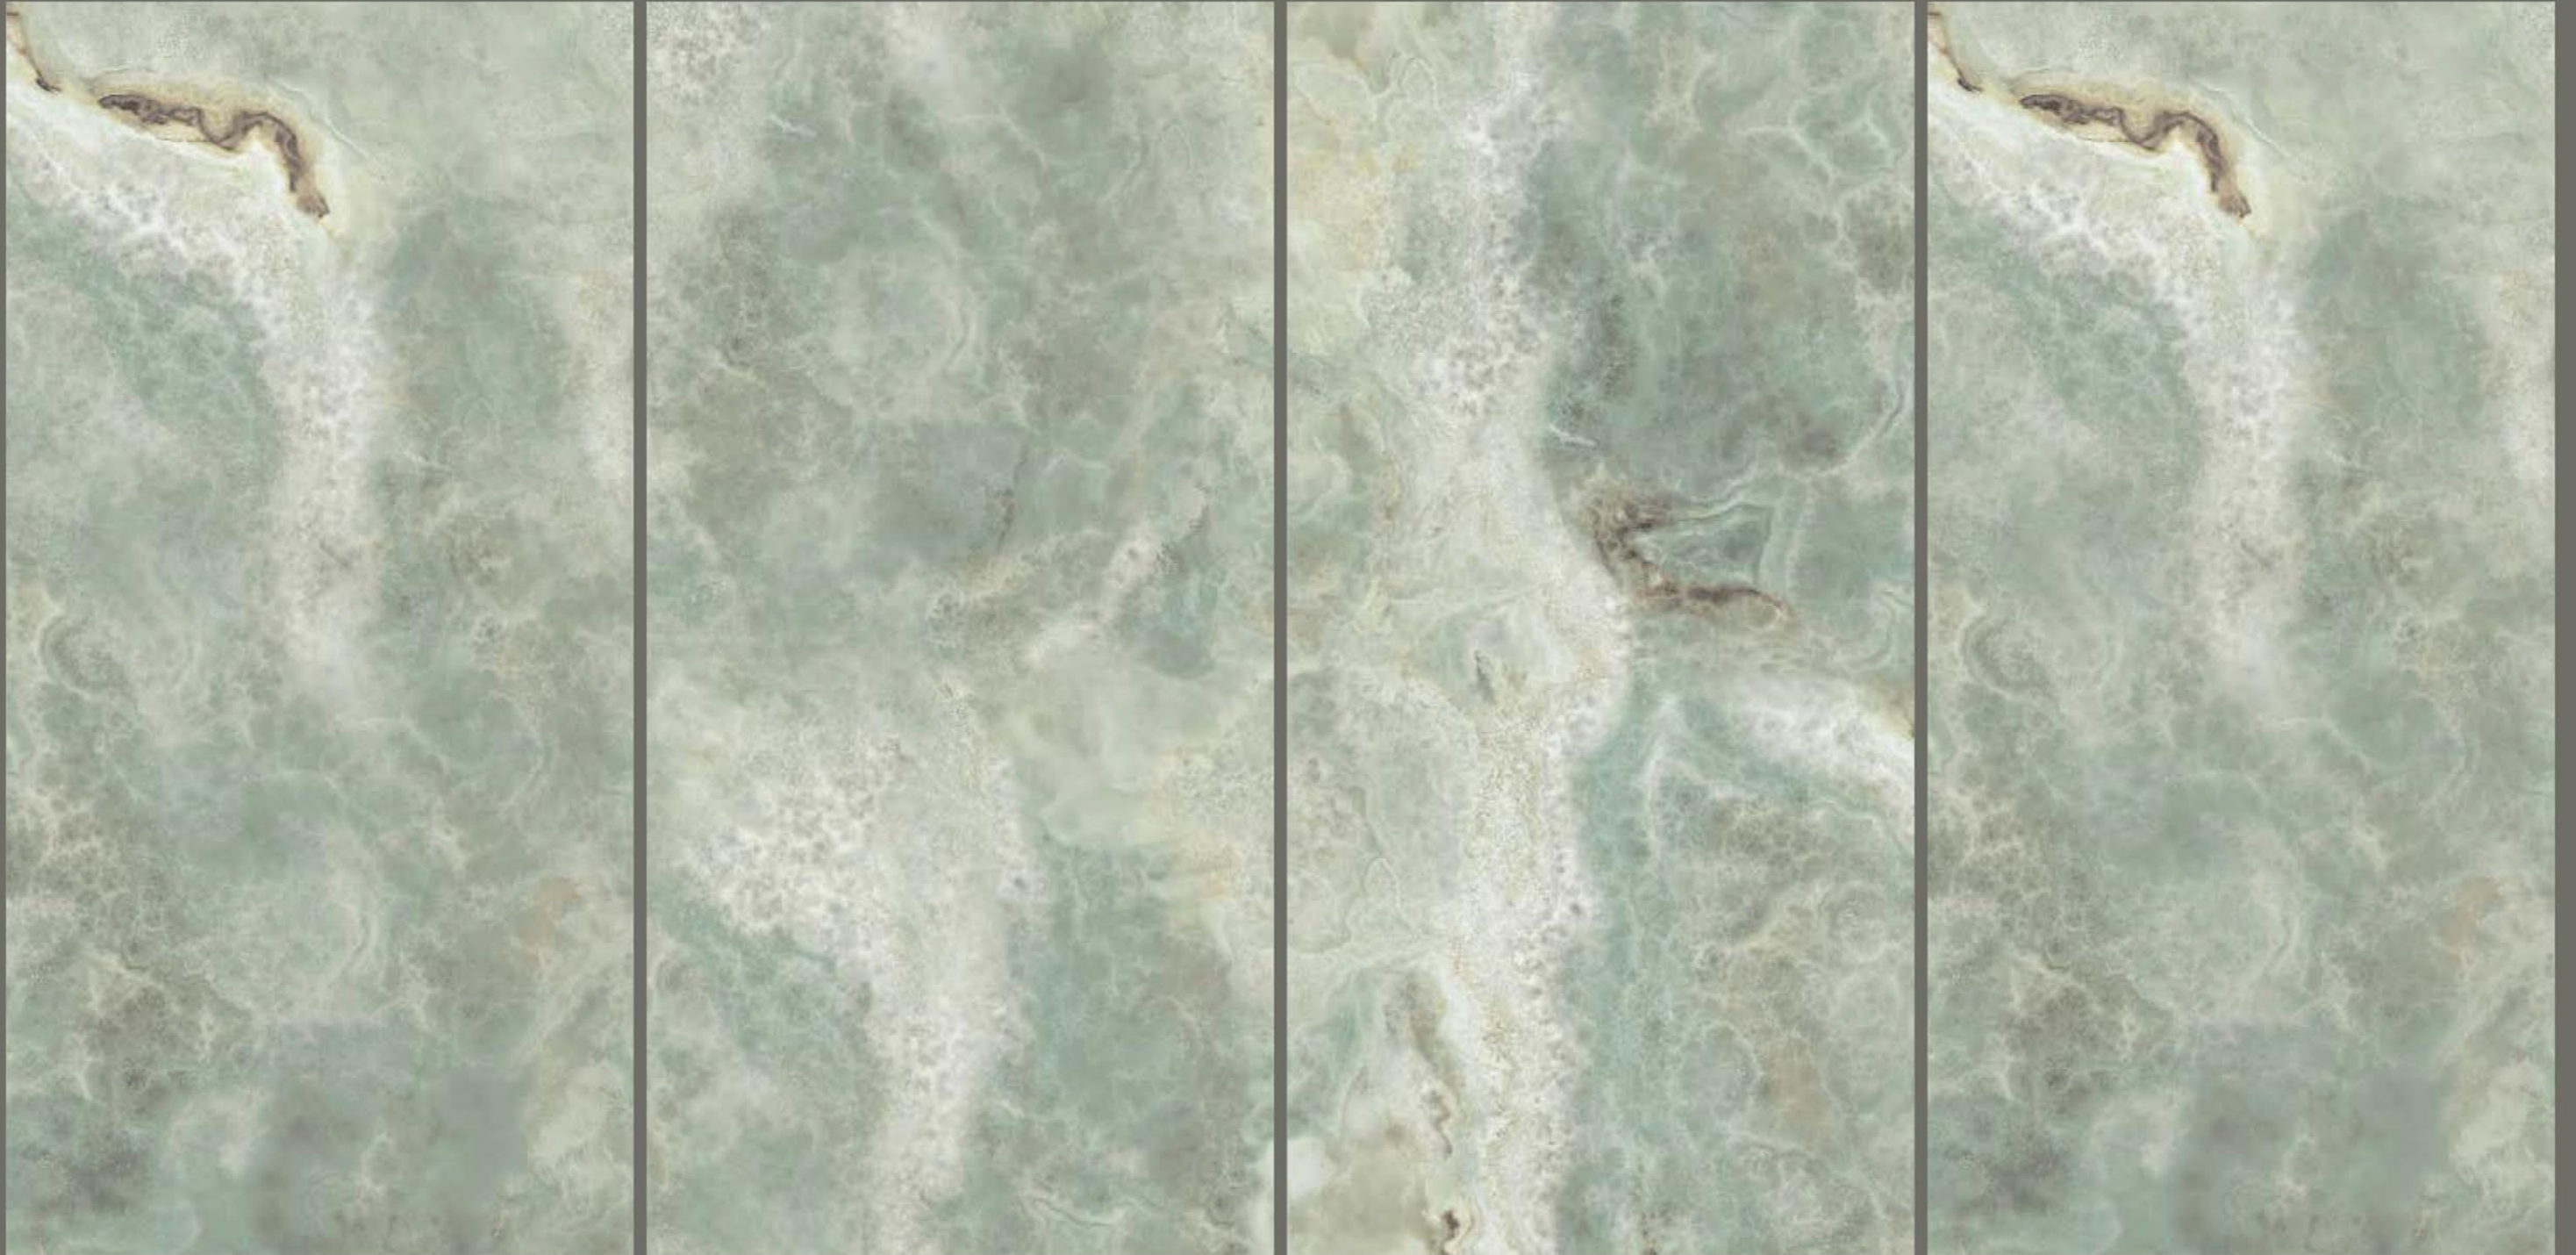

DALLAS TEAL

SIZE
600x
1200MM

Series
GLOSSY

Random
03