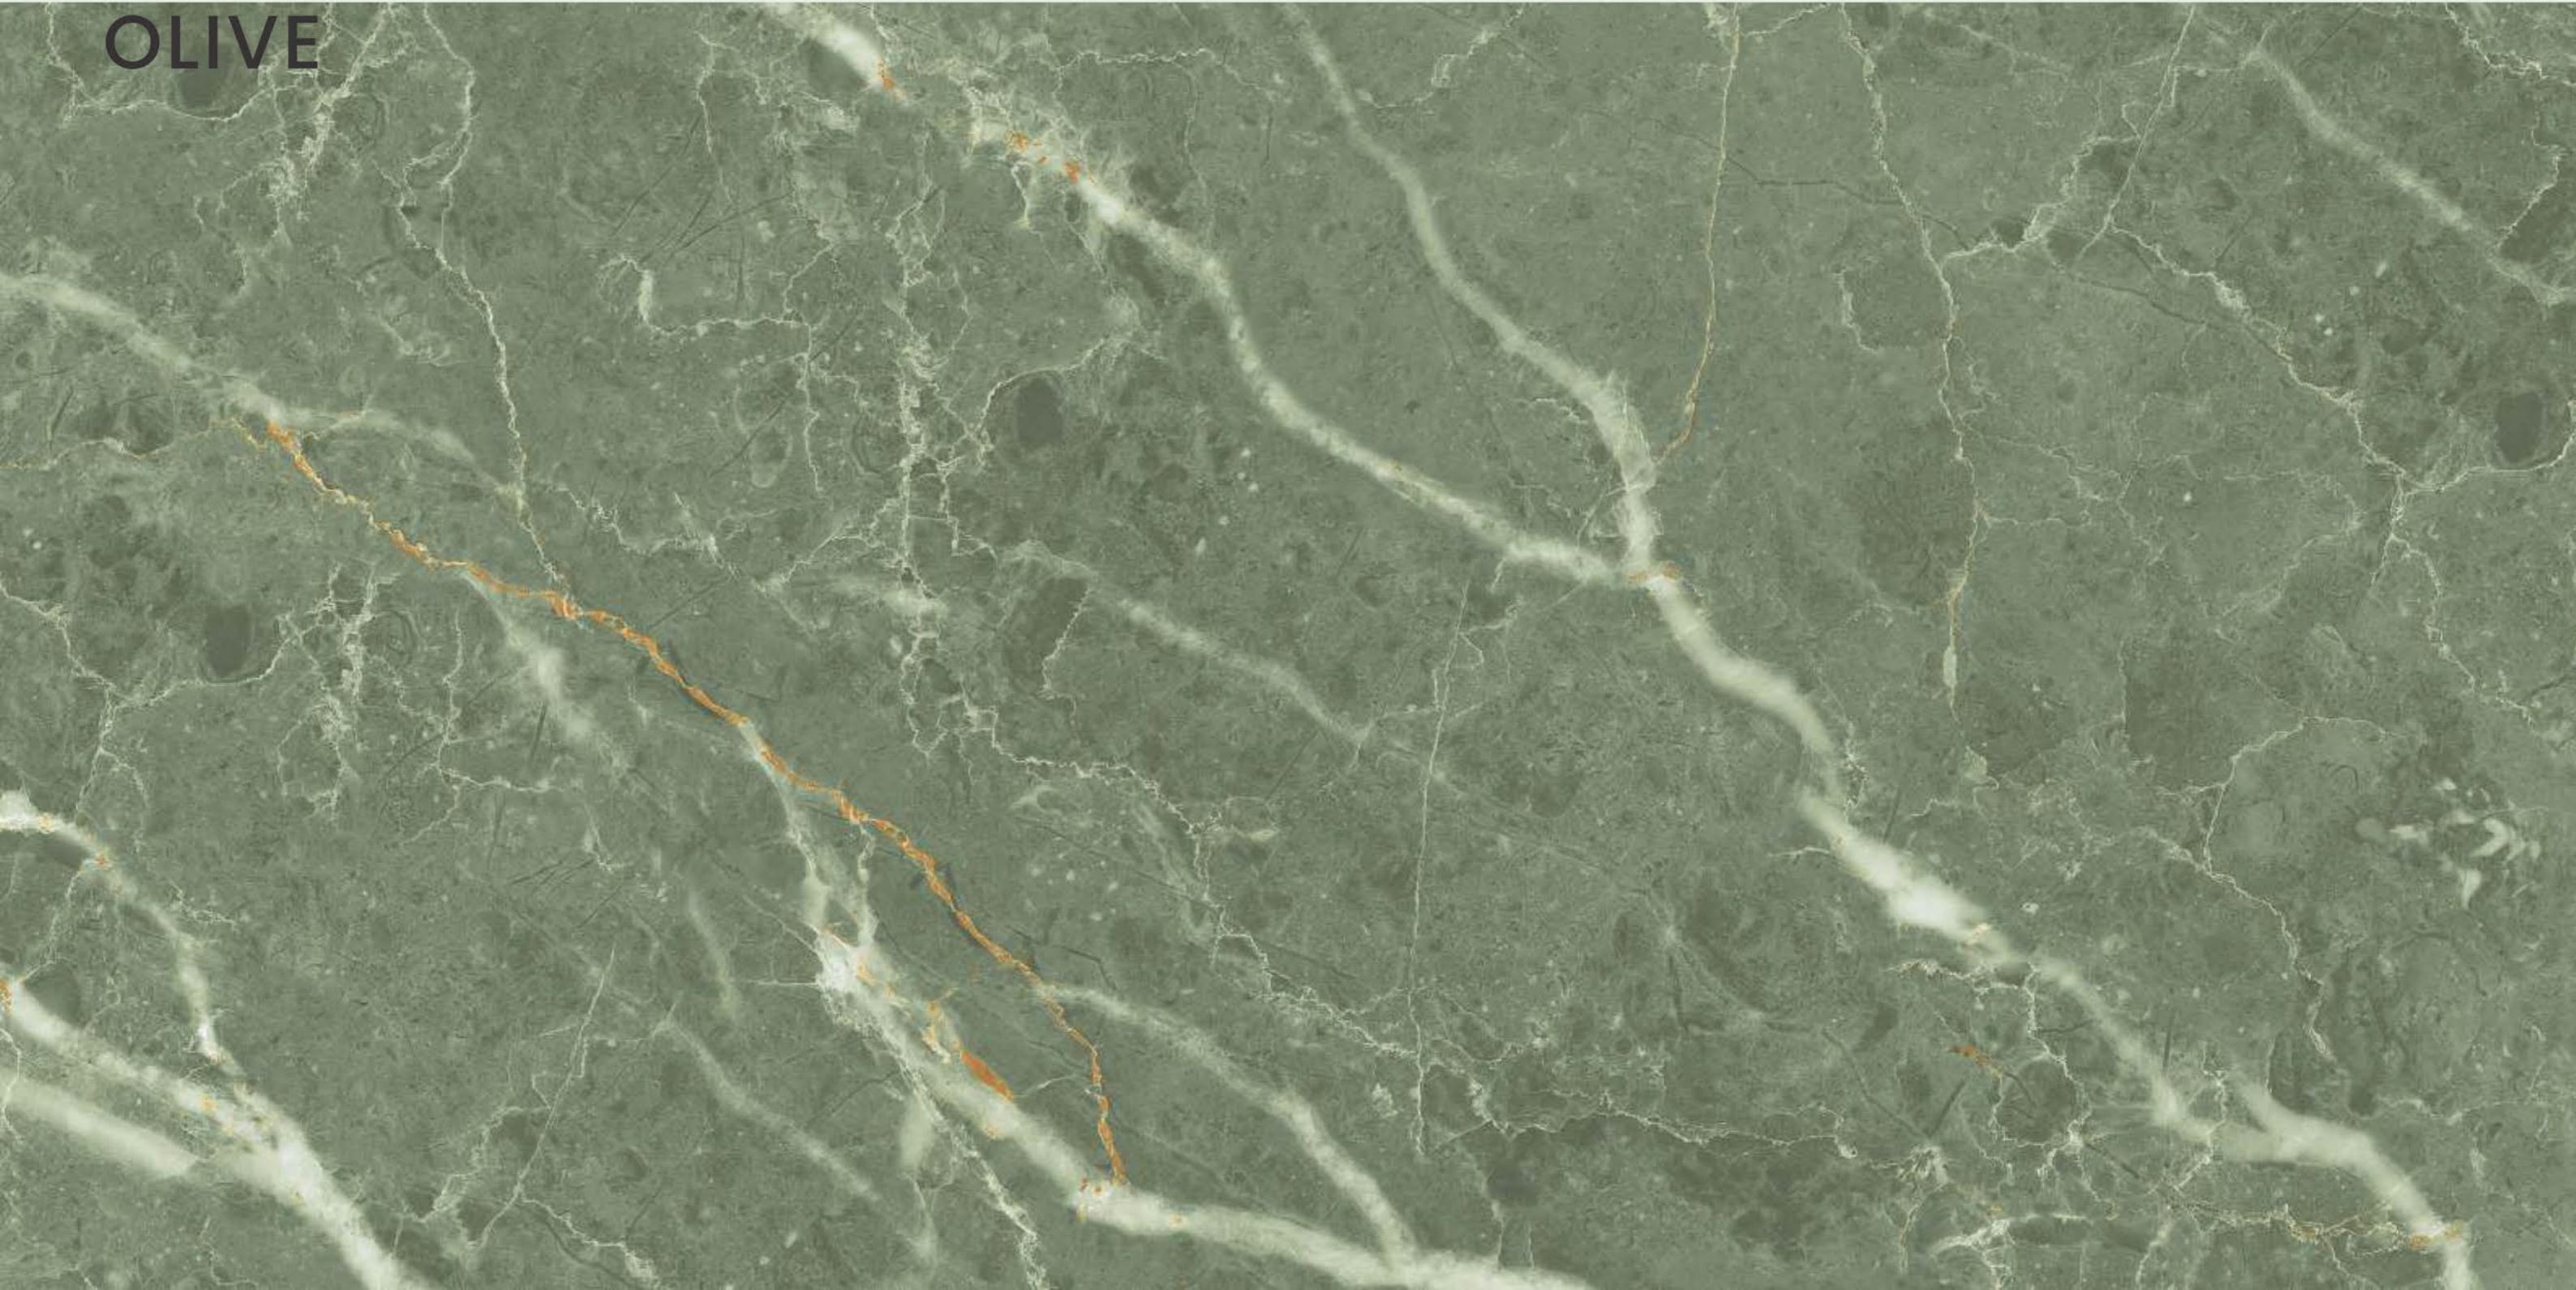

LAVA GREY

SIZE
600x
1200MM

Series
GLOSSY

Random
05

LAVA GREY

LAVA
OLIVE

LAVA OLIVE

SIZE
600x
1200MM