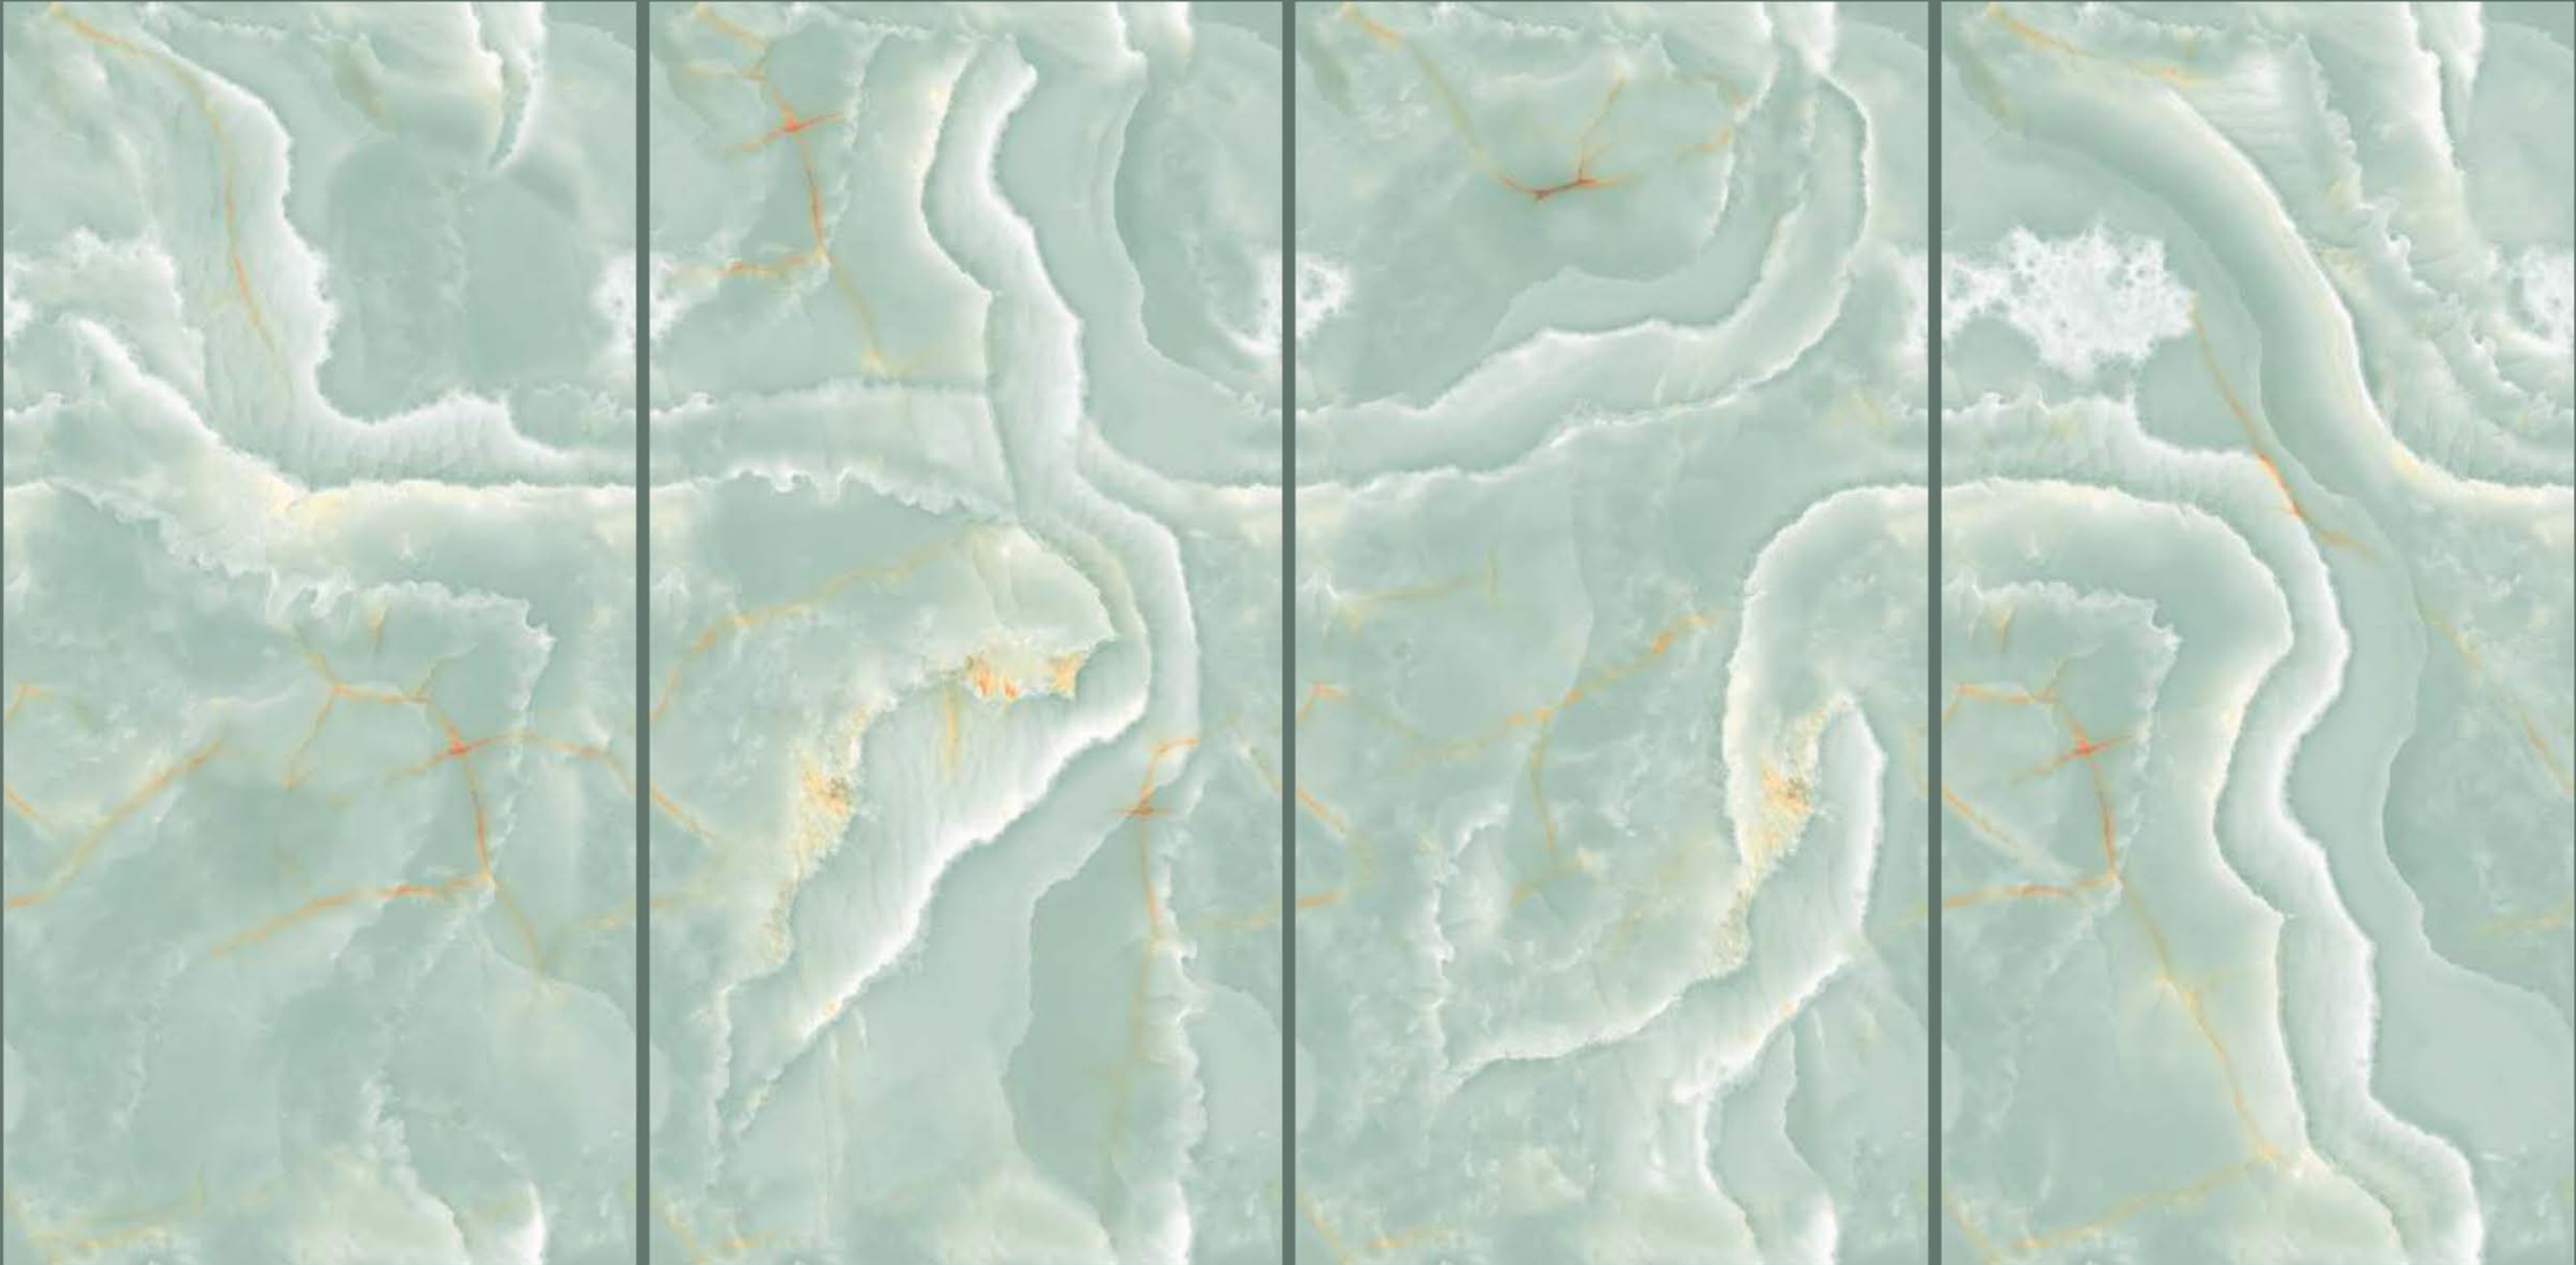

ONYX BLAZE GREEN

SIZE
600x
1200MM

Series
GLOSSY

Random
04