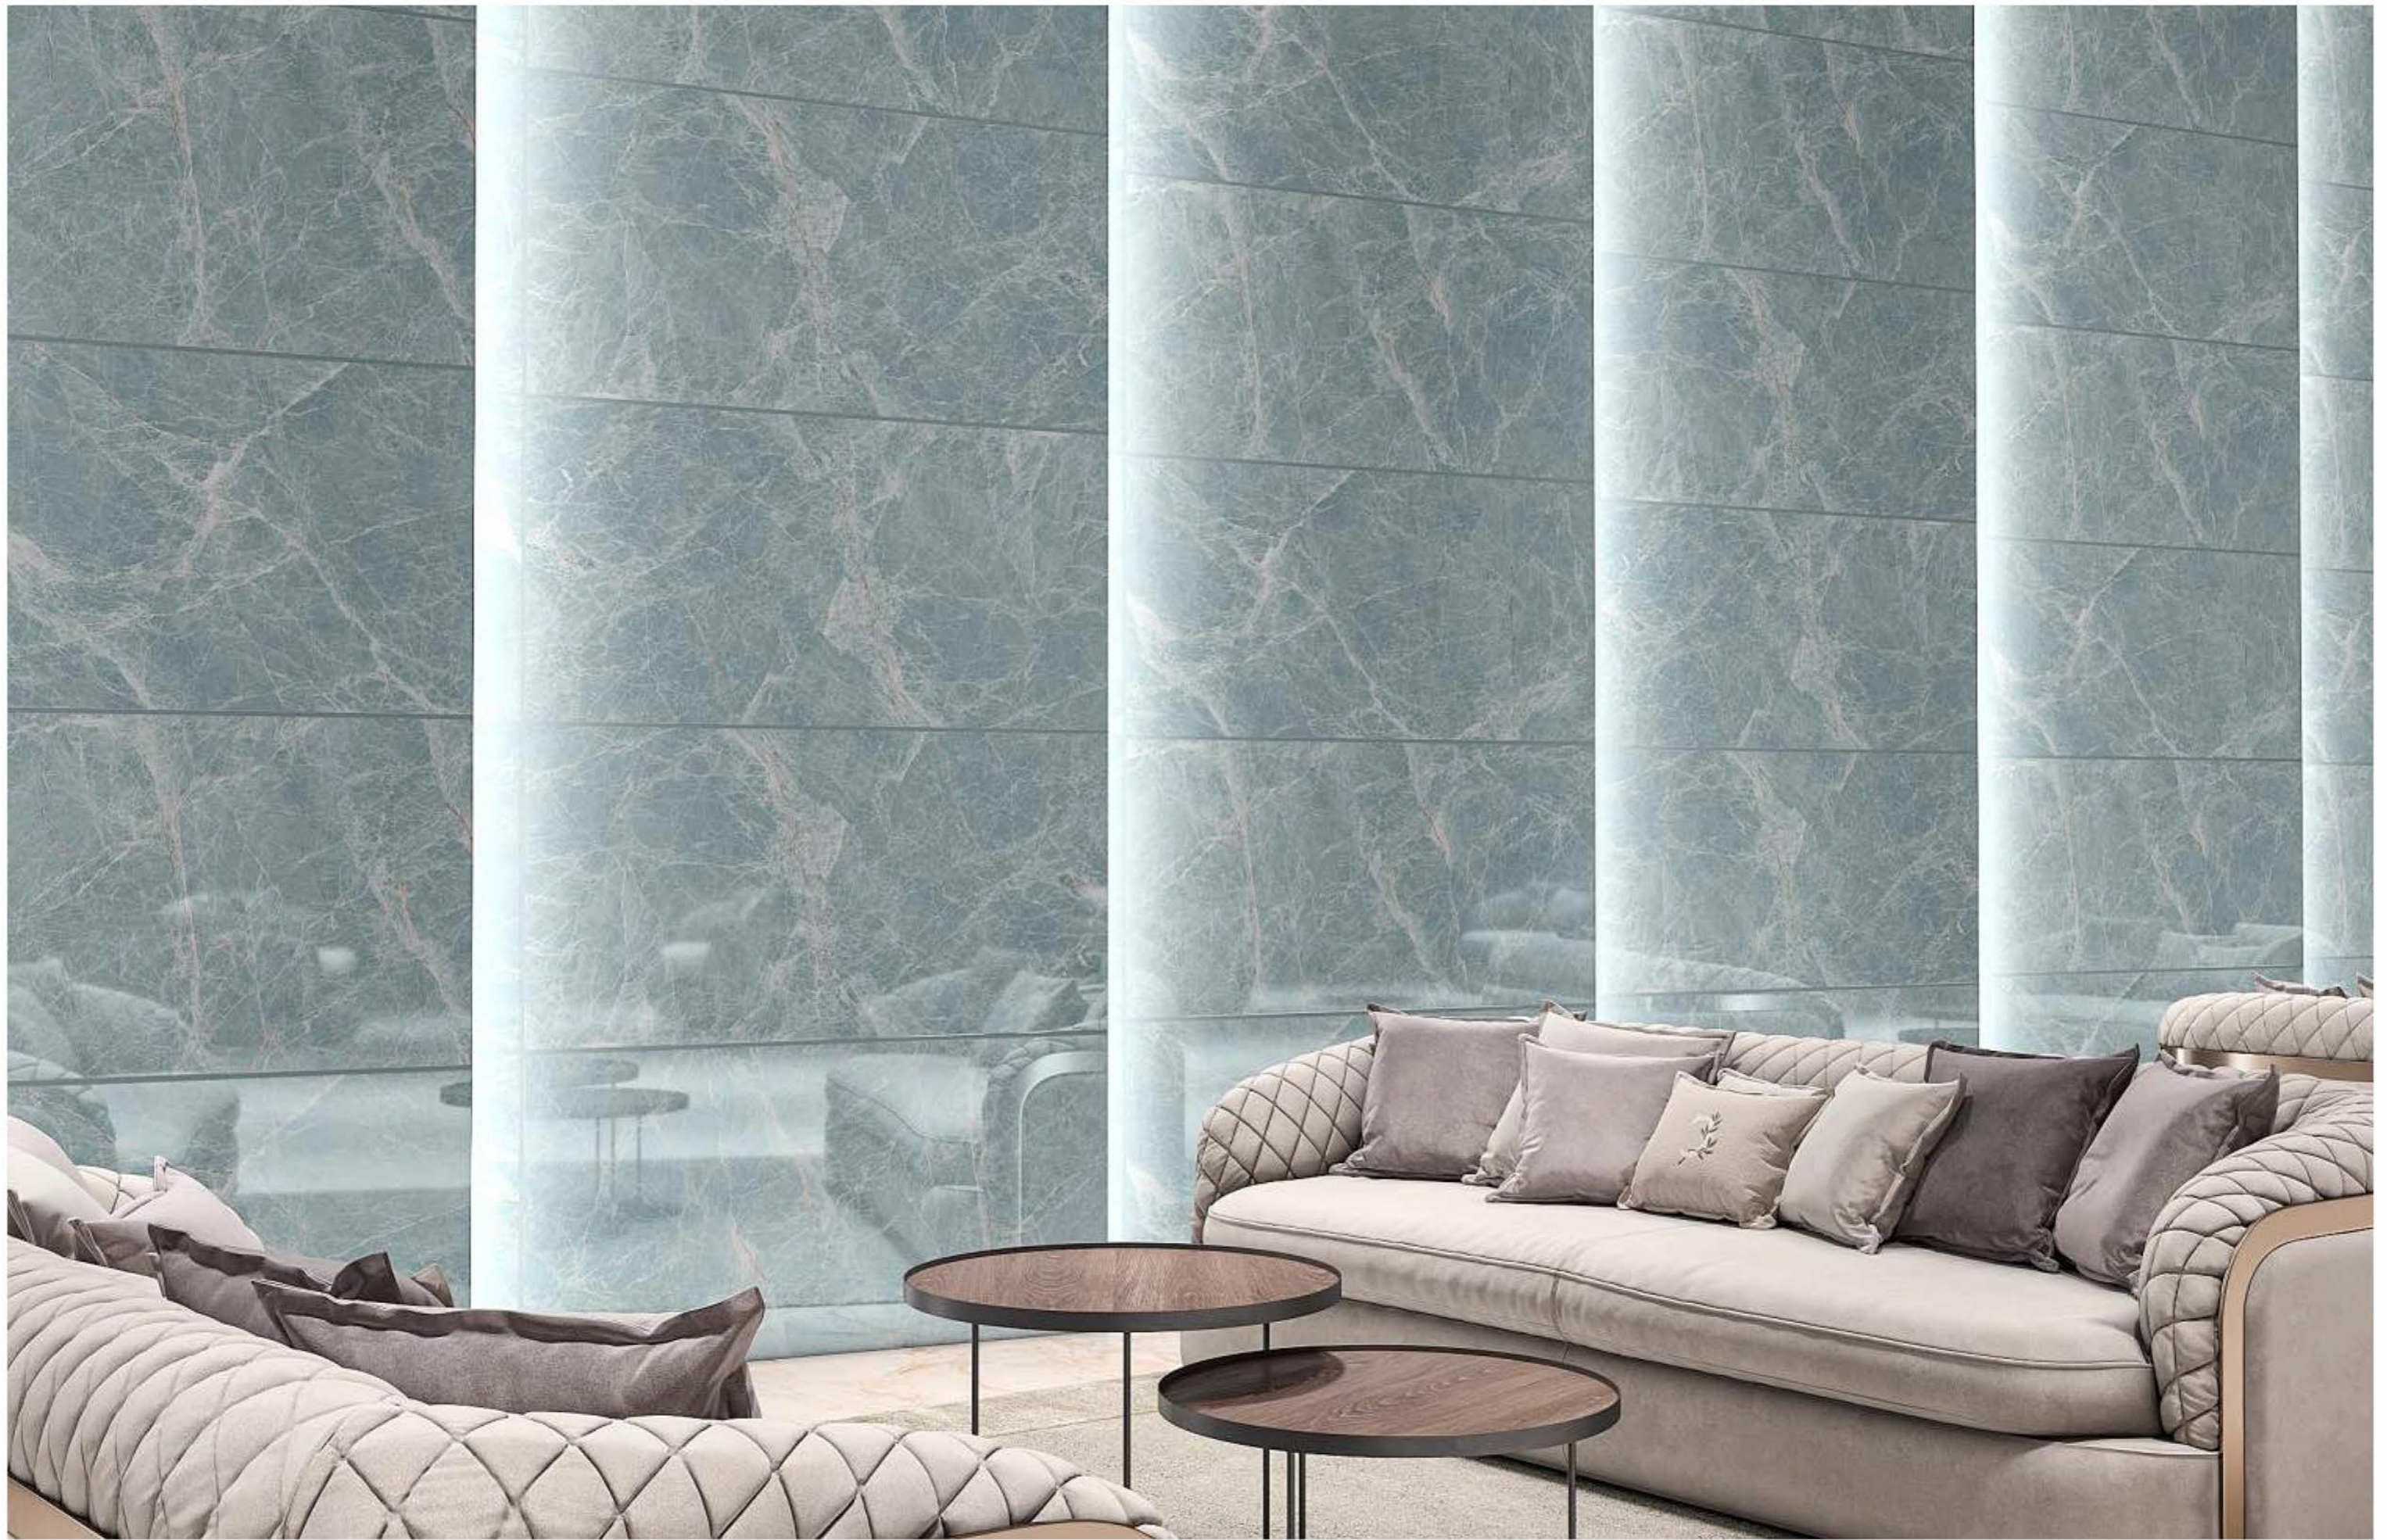

Series
GLOSSY

Random
05

CANARIA GREY

CASTOR
AQUA

CASTOR AQUA

SIZE
600x
1200MM

Series
GLOSSY

Random
04