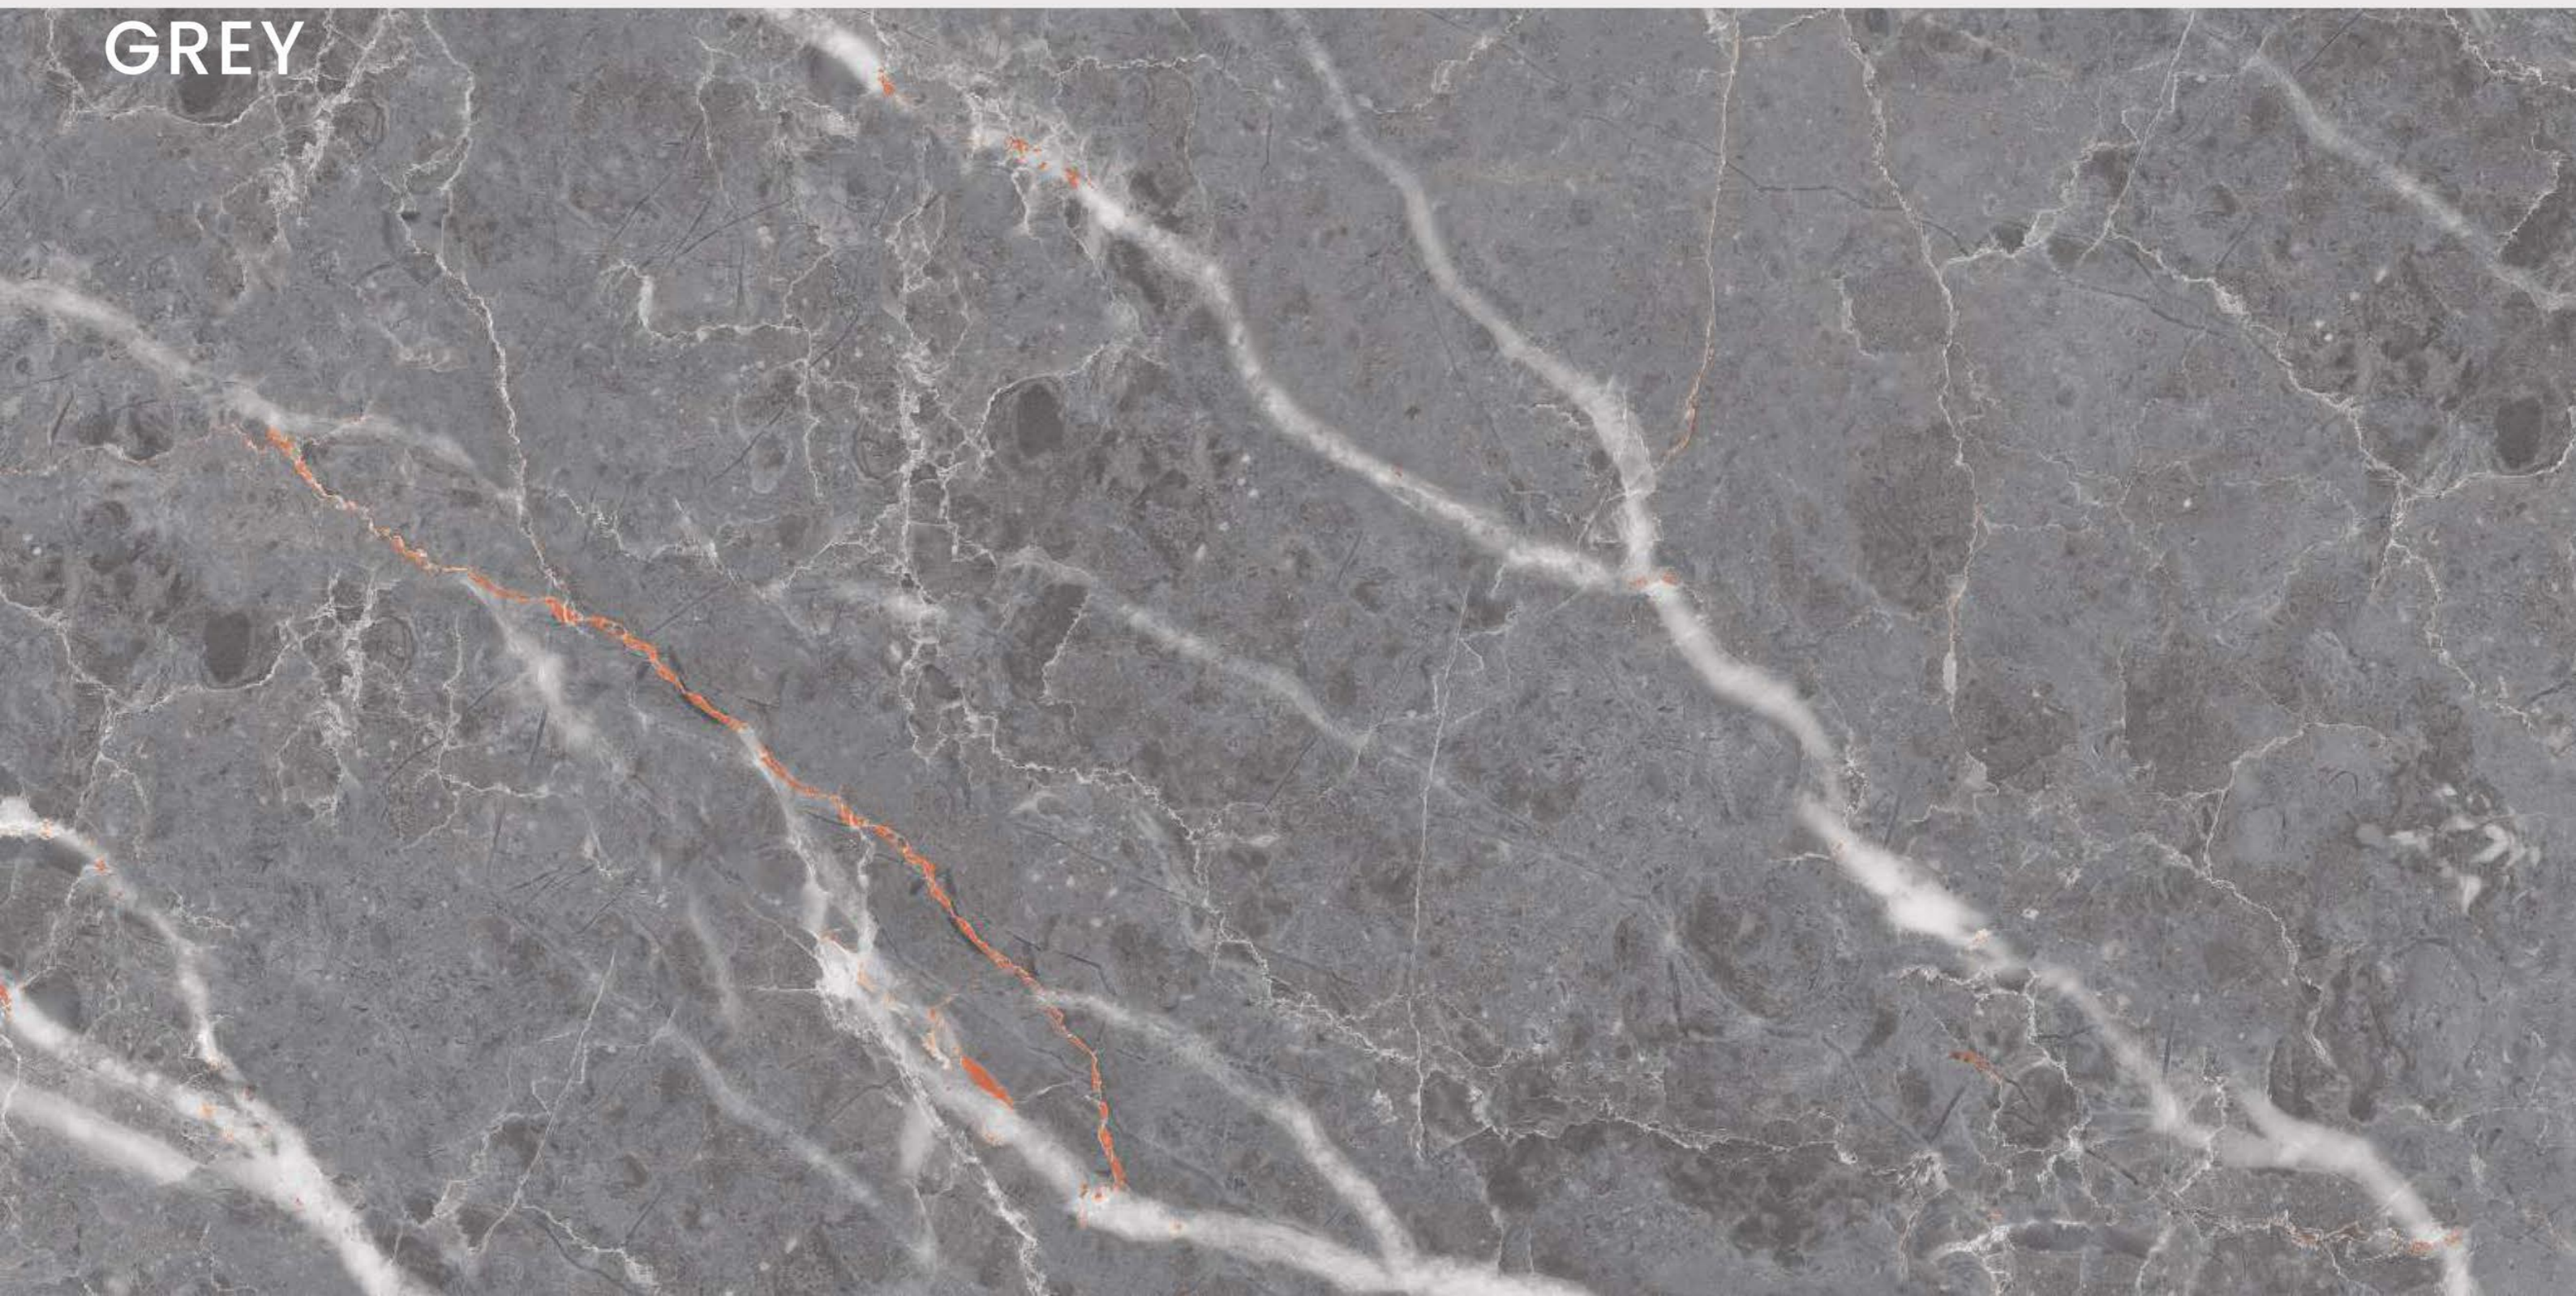

GLESHIRE YELLOW

**HIMALAYAN
AQUA**

HIMALAYAN AQUA

SIZE
600x
1200MM

Series
GLOSSY

Random
04

HIMALAYAN AQUA

**LAVA
GREY**